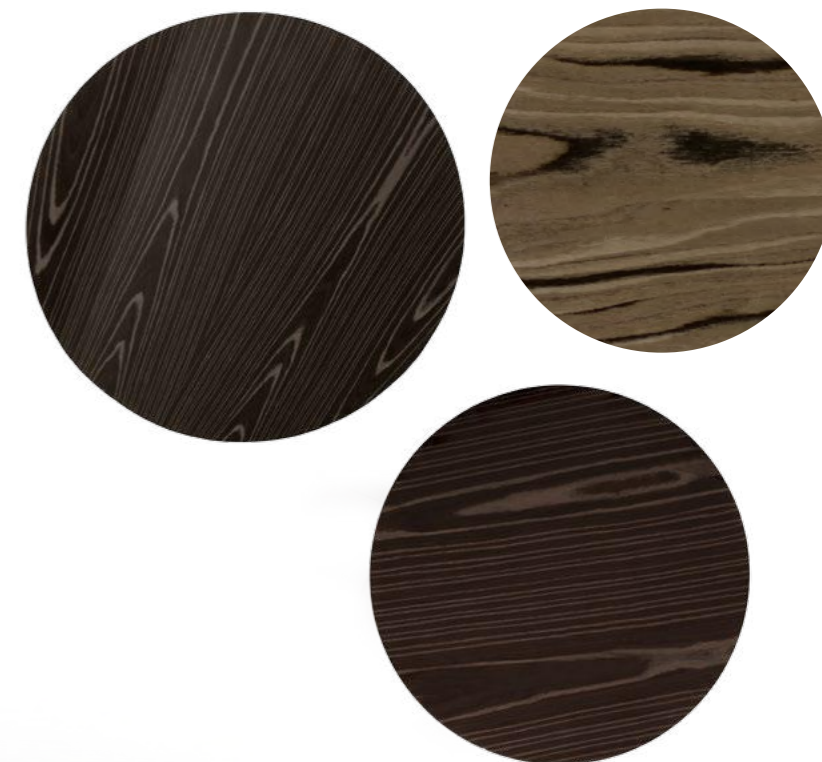

V114 sofa composition

V114 Sofa composition

cm 430x234x75h

External part of seatback in leather Nabuk dark brown, internal part & sides of seatback + seats in leather Nabuk powder, metal legs chrome black, base in veneer V005 glossy finish, tone on tone stitching

MBS Round rug

cm diam.480

col. beige

V015 Floor lamp

cm 54diam.x187h

Linen fibre

Vase n.23

cm 16diam.x38h

Ettore Sottsass

V155 Central table

cm 100x38h

top in veneer V001 glossy finish, metal structure col. chrome black, base in leather Nabuk dark brown