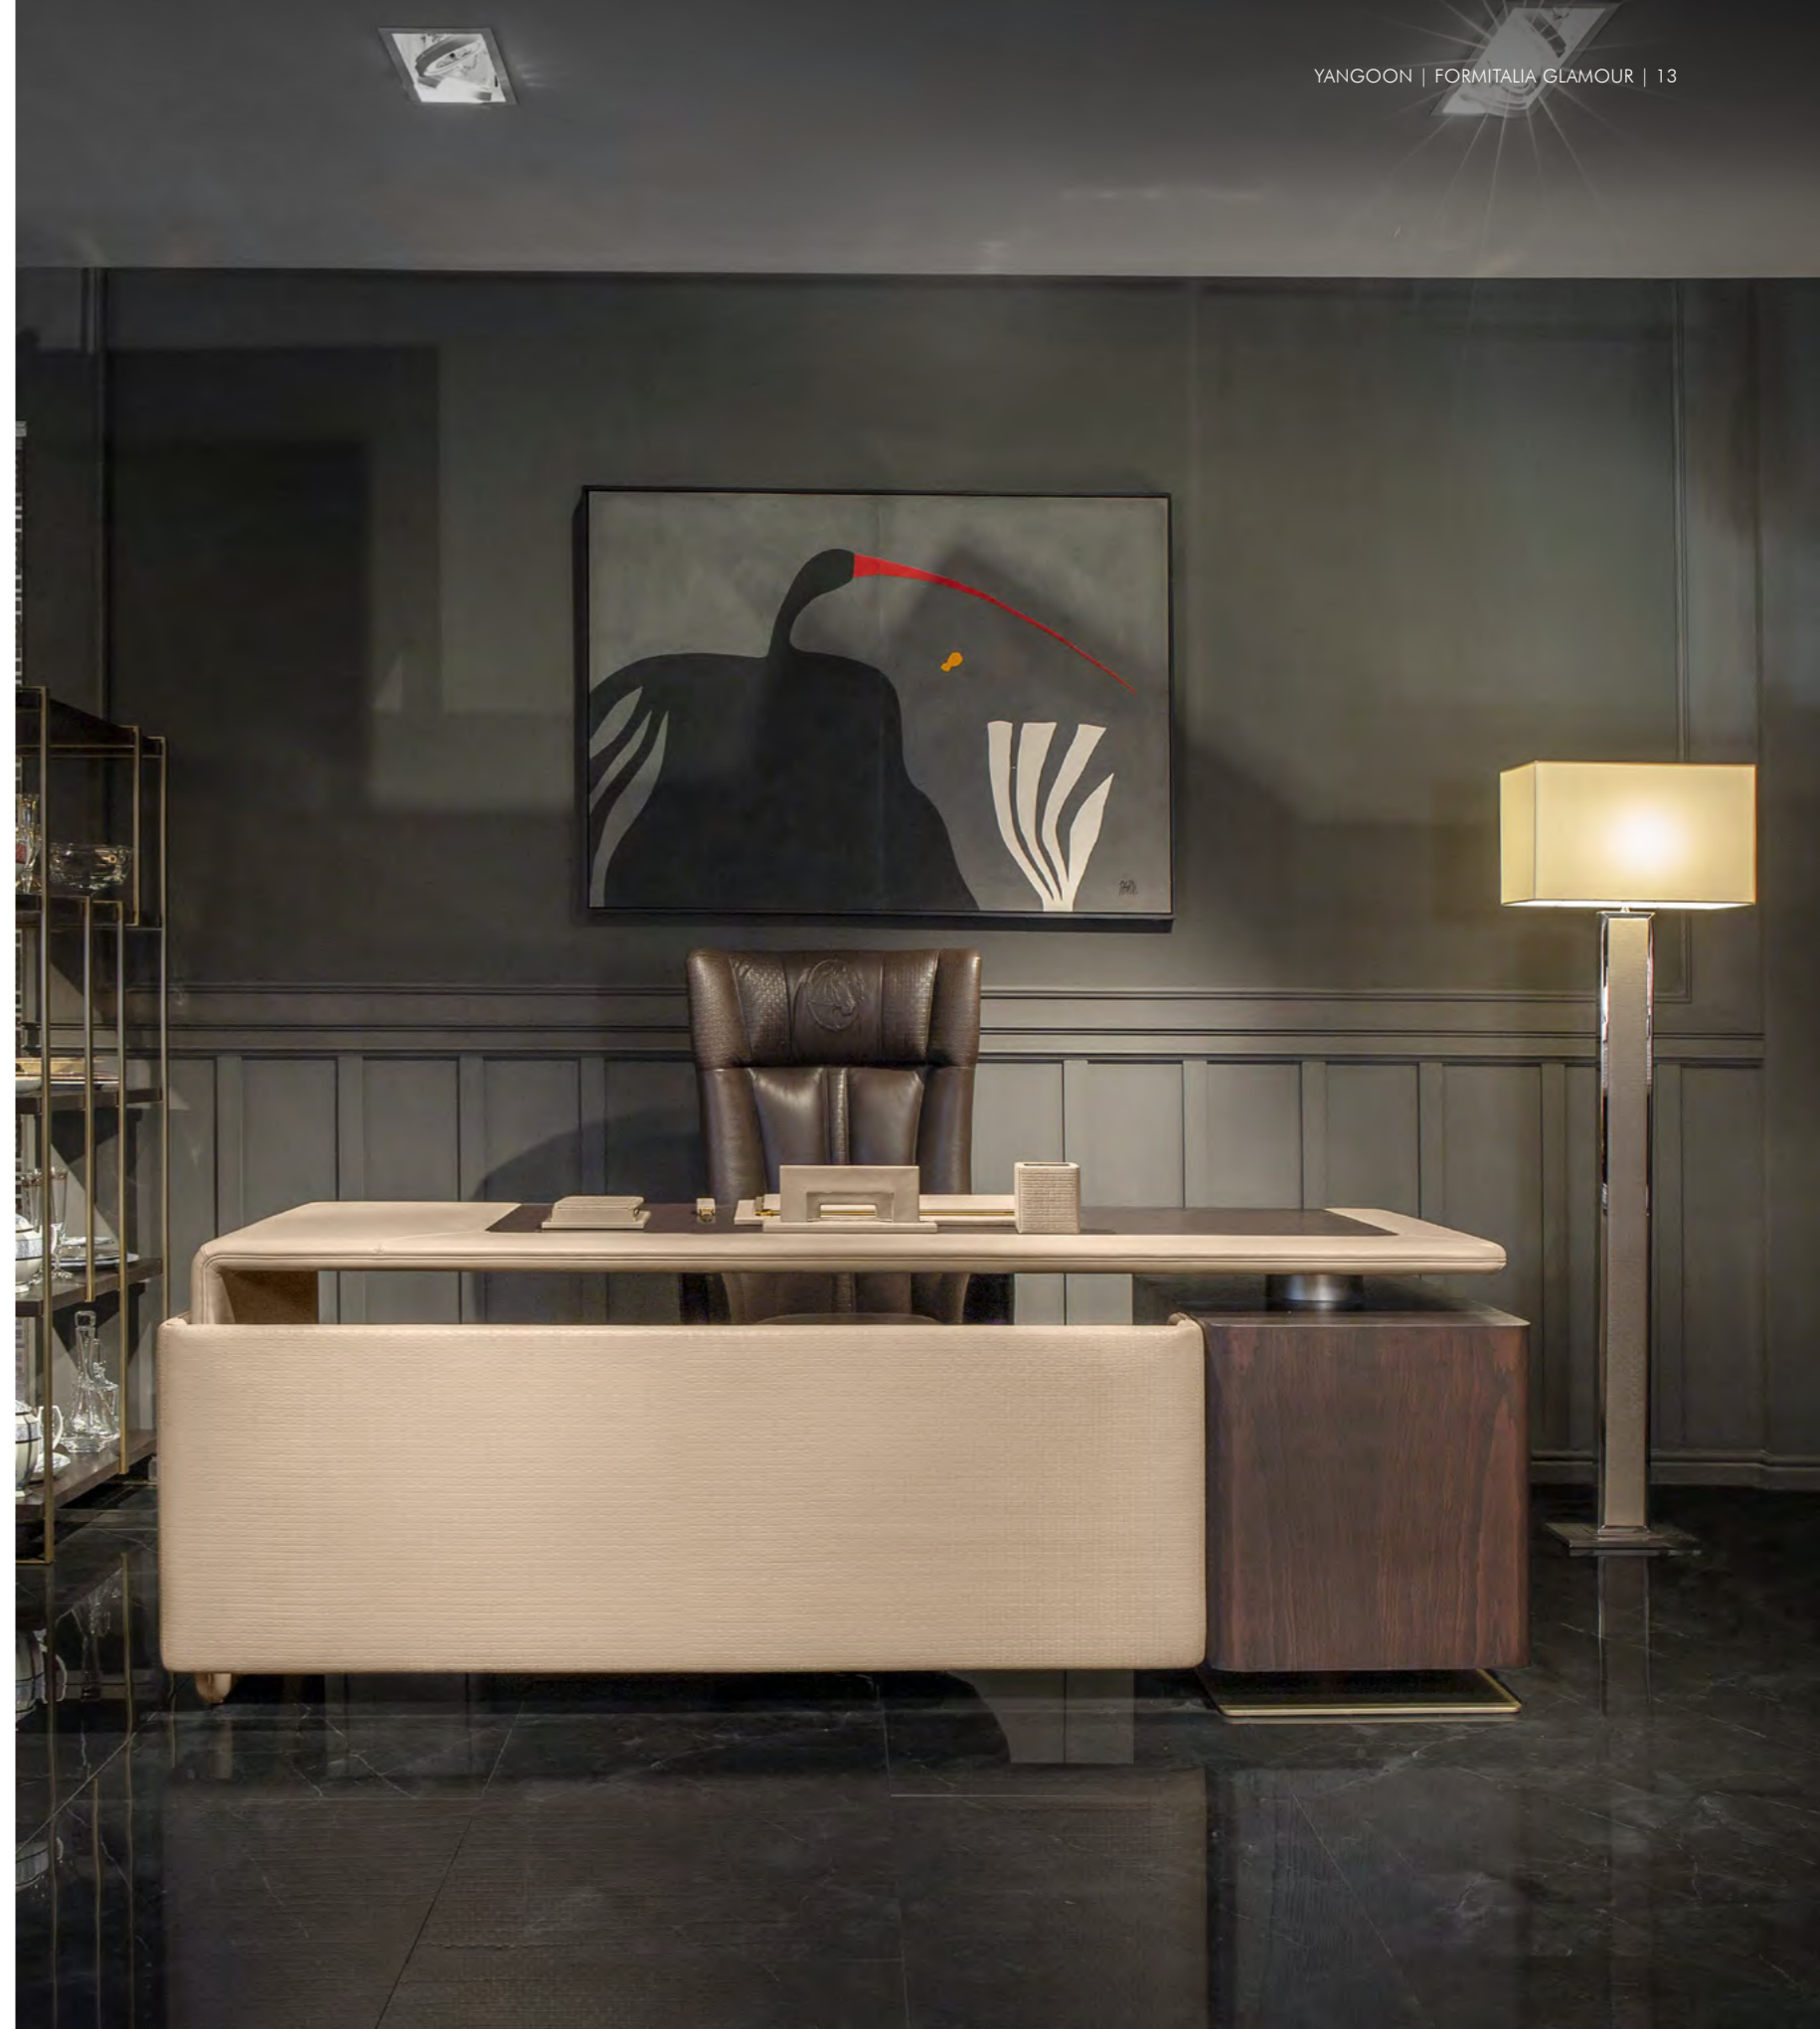

Yangoon

Desk, cm 225x94x76h

Top frame and leg in leather Daino col. Mud, working top and chest of drawers in veneer Ash stained Moka, modesty panel in leather Daino col. Mud with "Small Tress" print, metal details Goldchamp matt finish