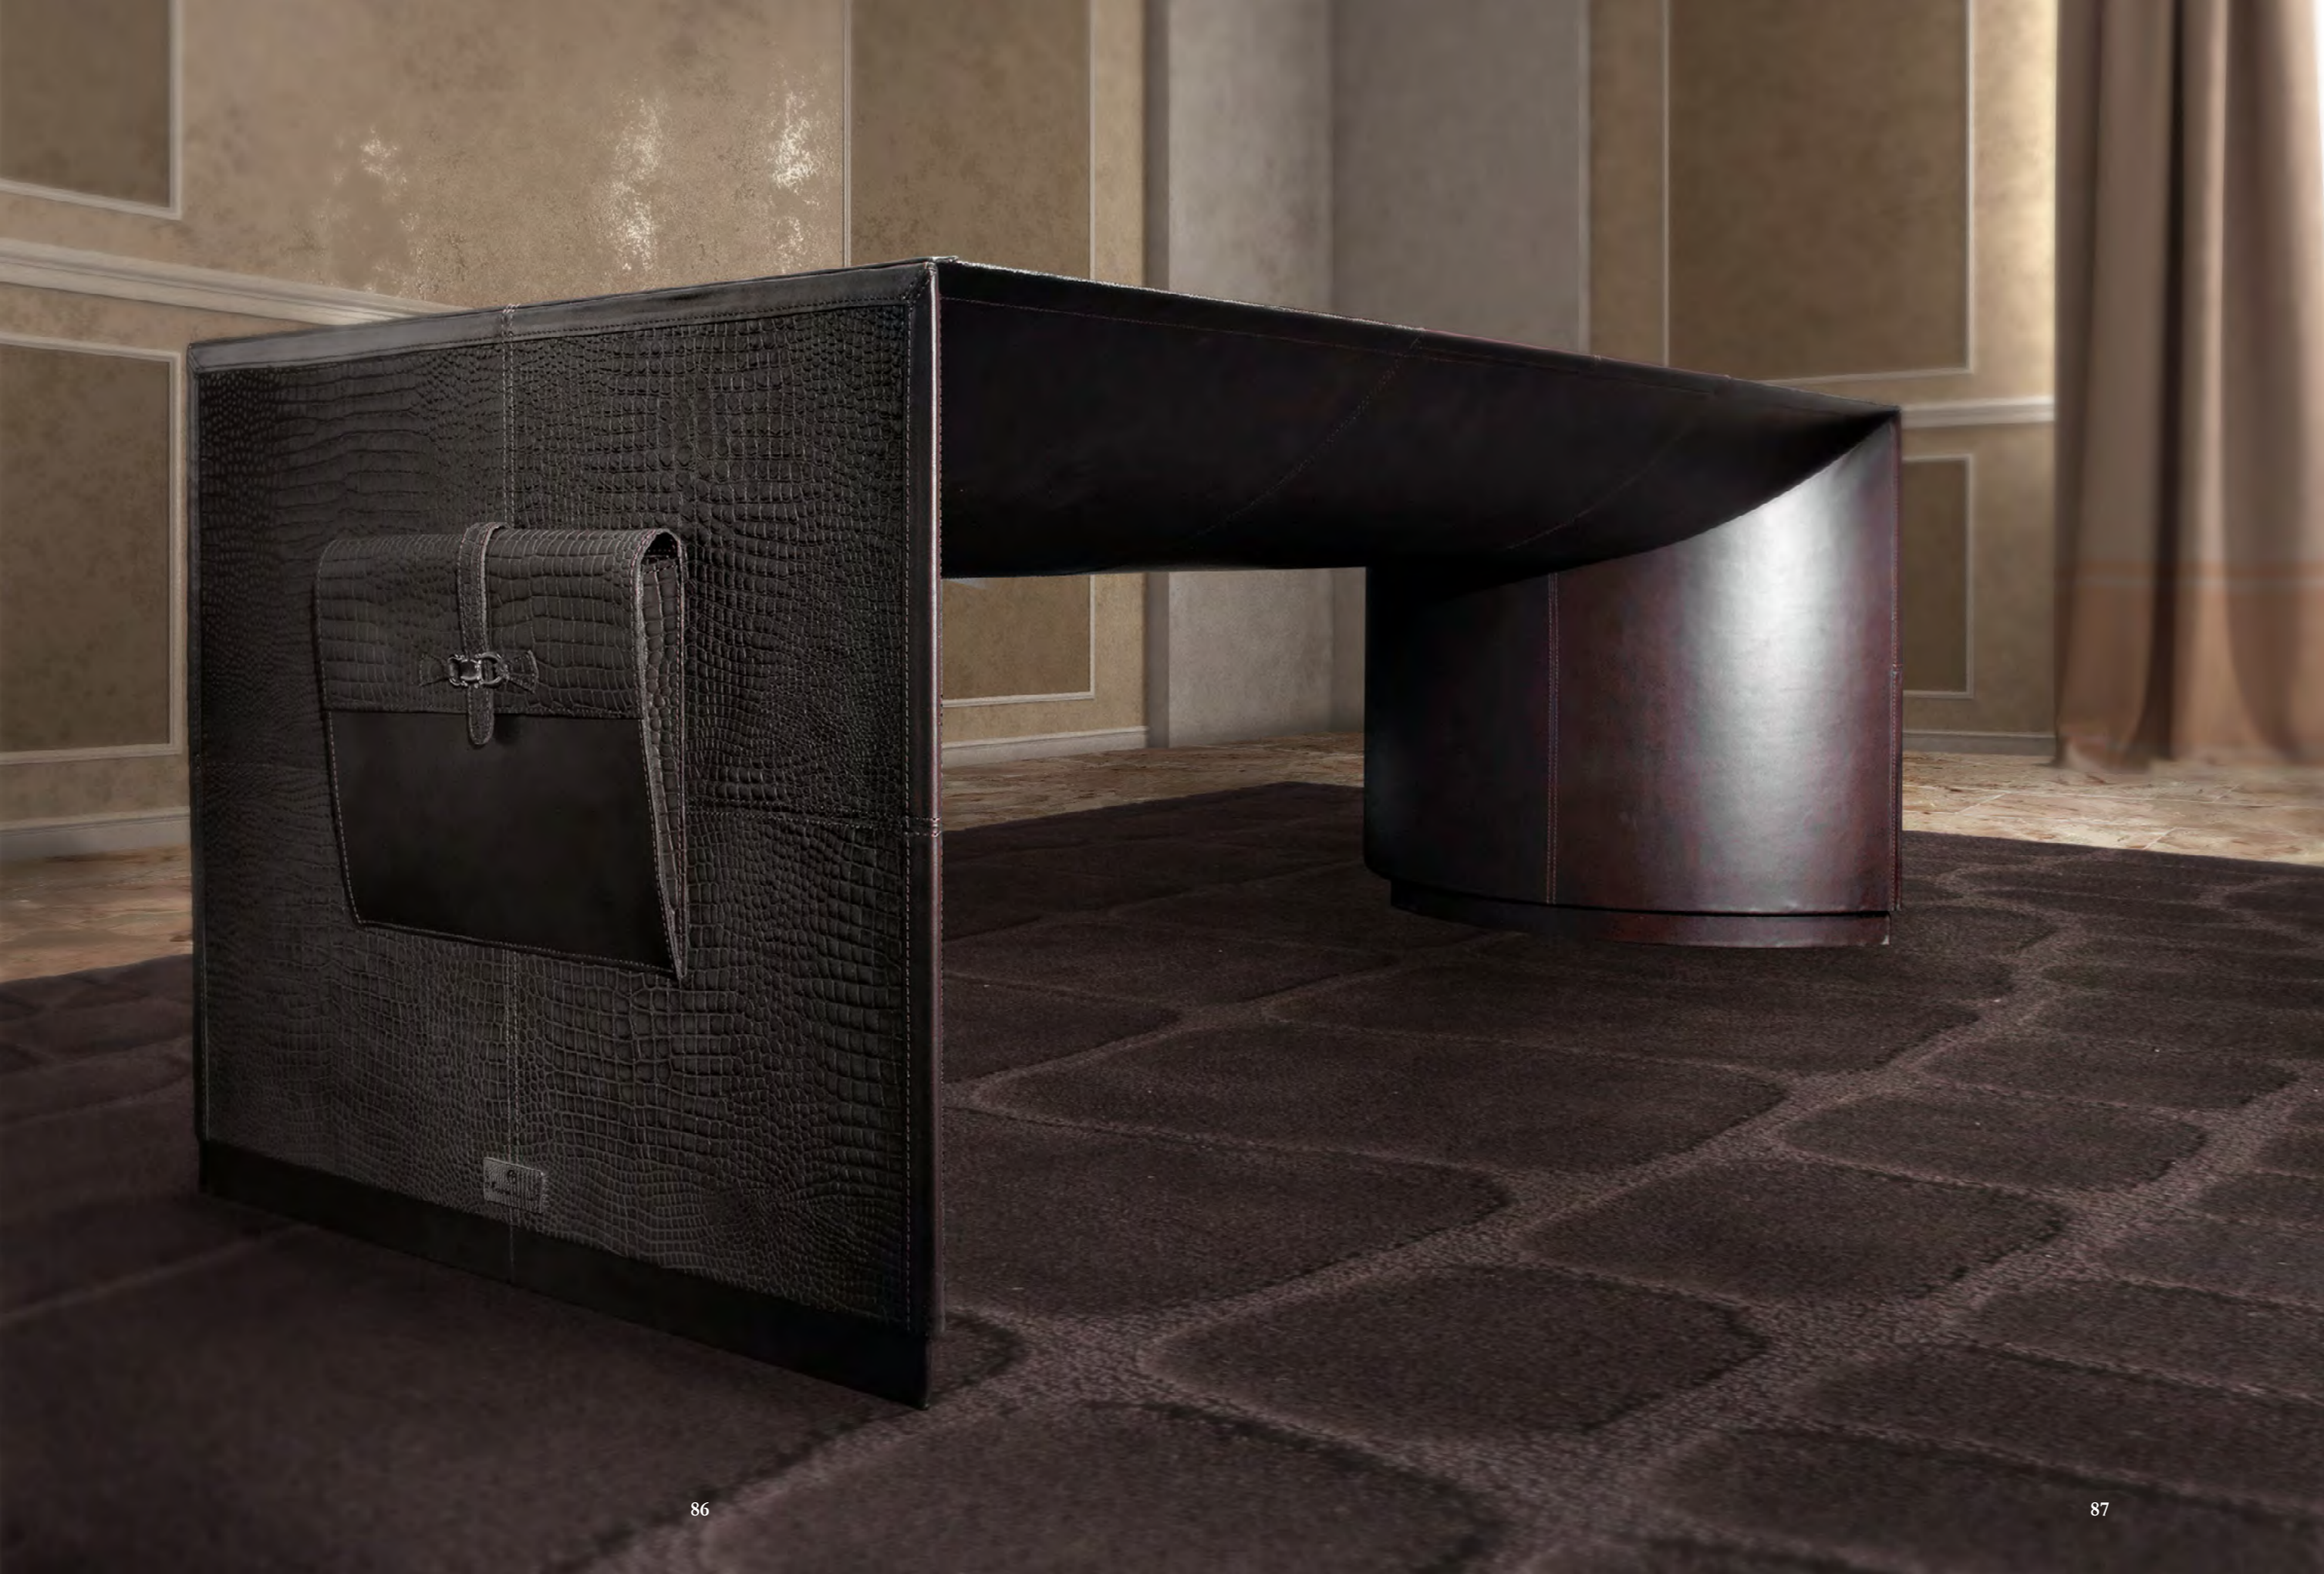

### **Windsor floor lamp**

*cm 56x33x159h*

sides in leather cocco nile coffee, central part in quilted leather nappa coffee with new round stirrups col. light gold, shade in fabric silcroco col.01