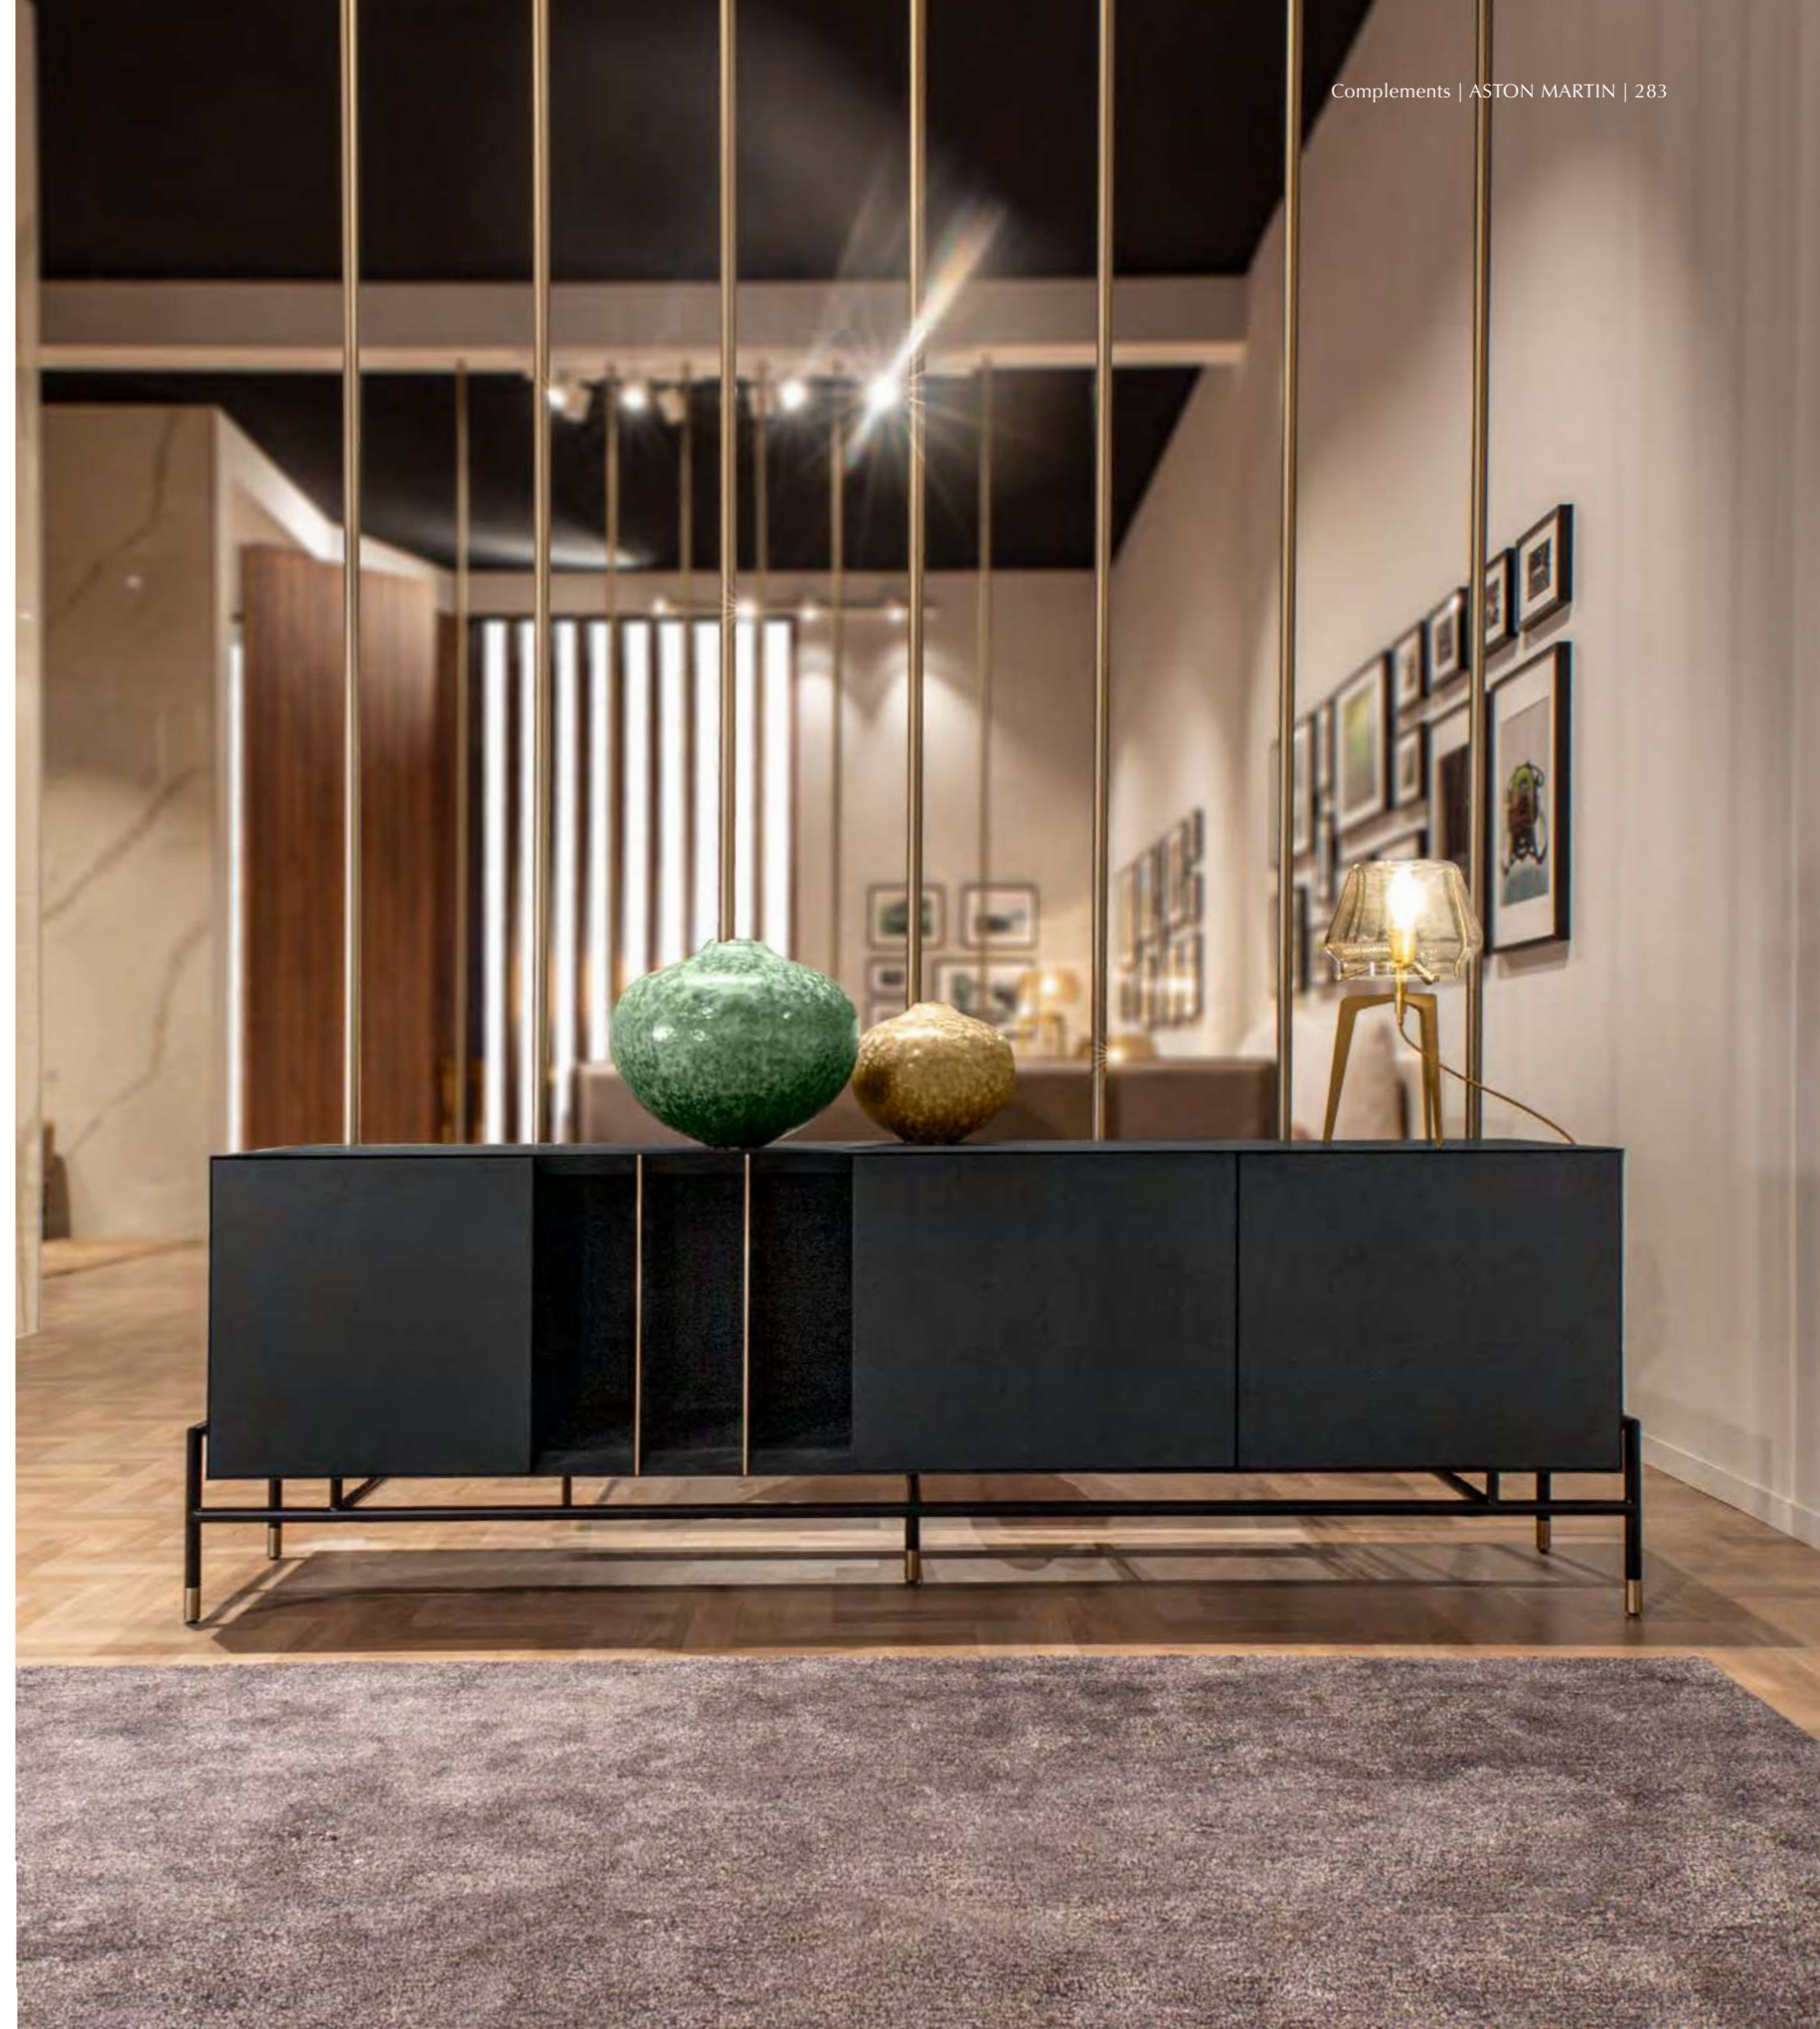

# Complements

Inspirations

ASTON MARTIN

Home Collection

**V267**  
*Sideboard, cm 230x55x72h*  
 Structure in Ash veneer lacquered black open pore,  
 metal base in black matt finish, metal magazine rack  
 and feet in light gold finish