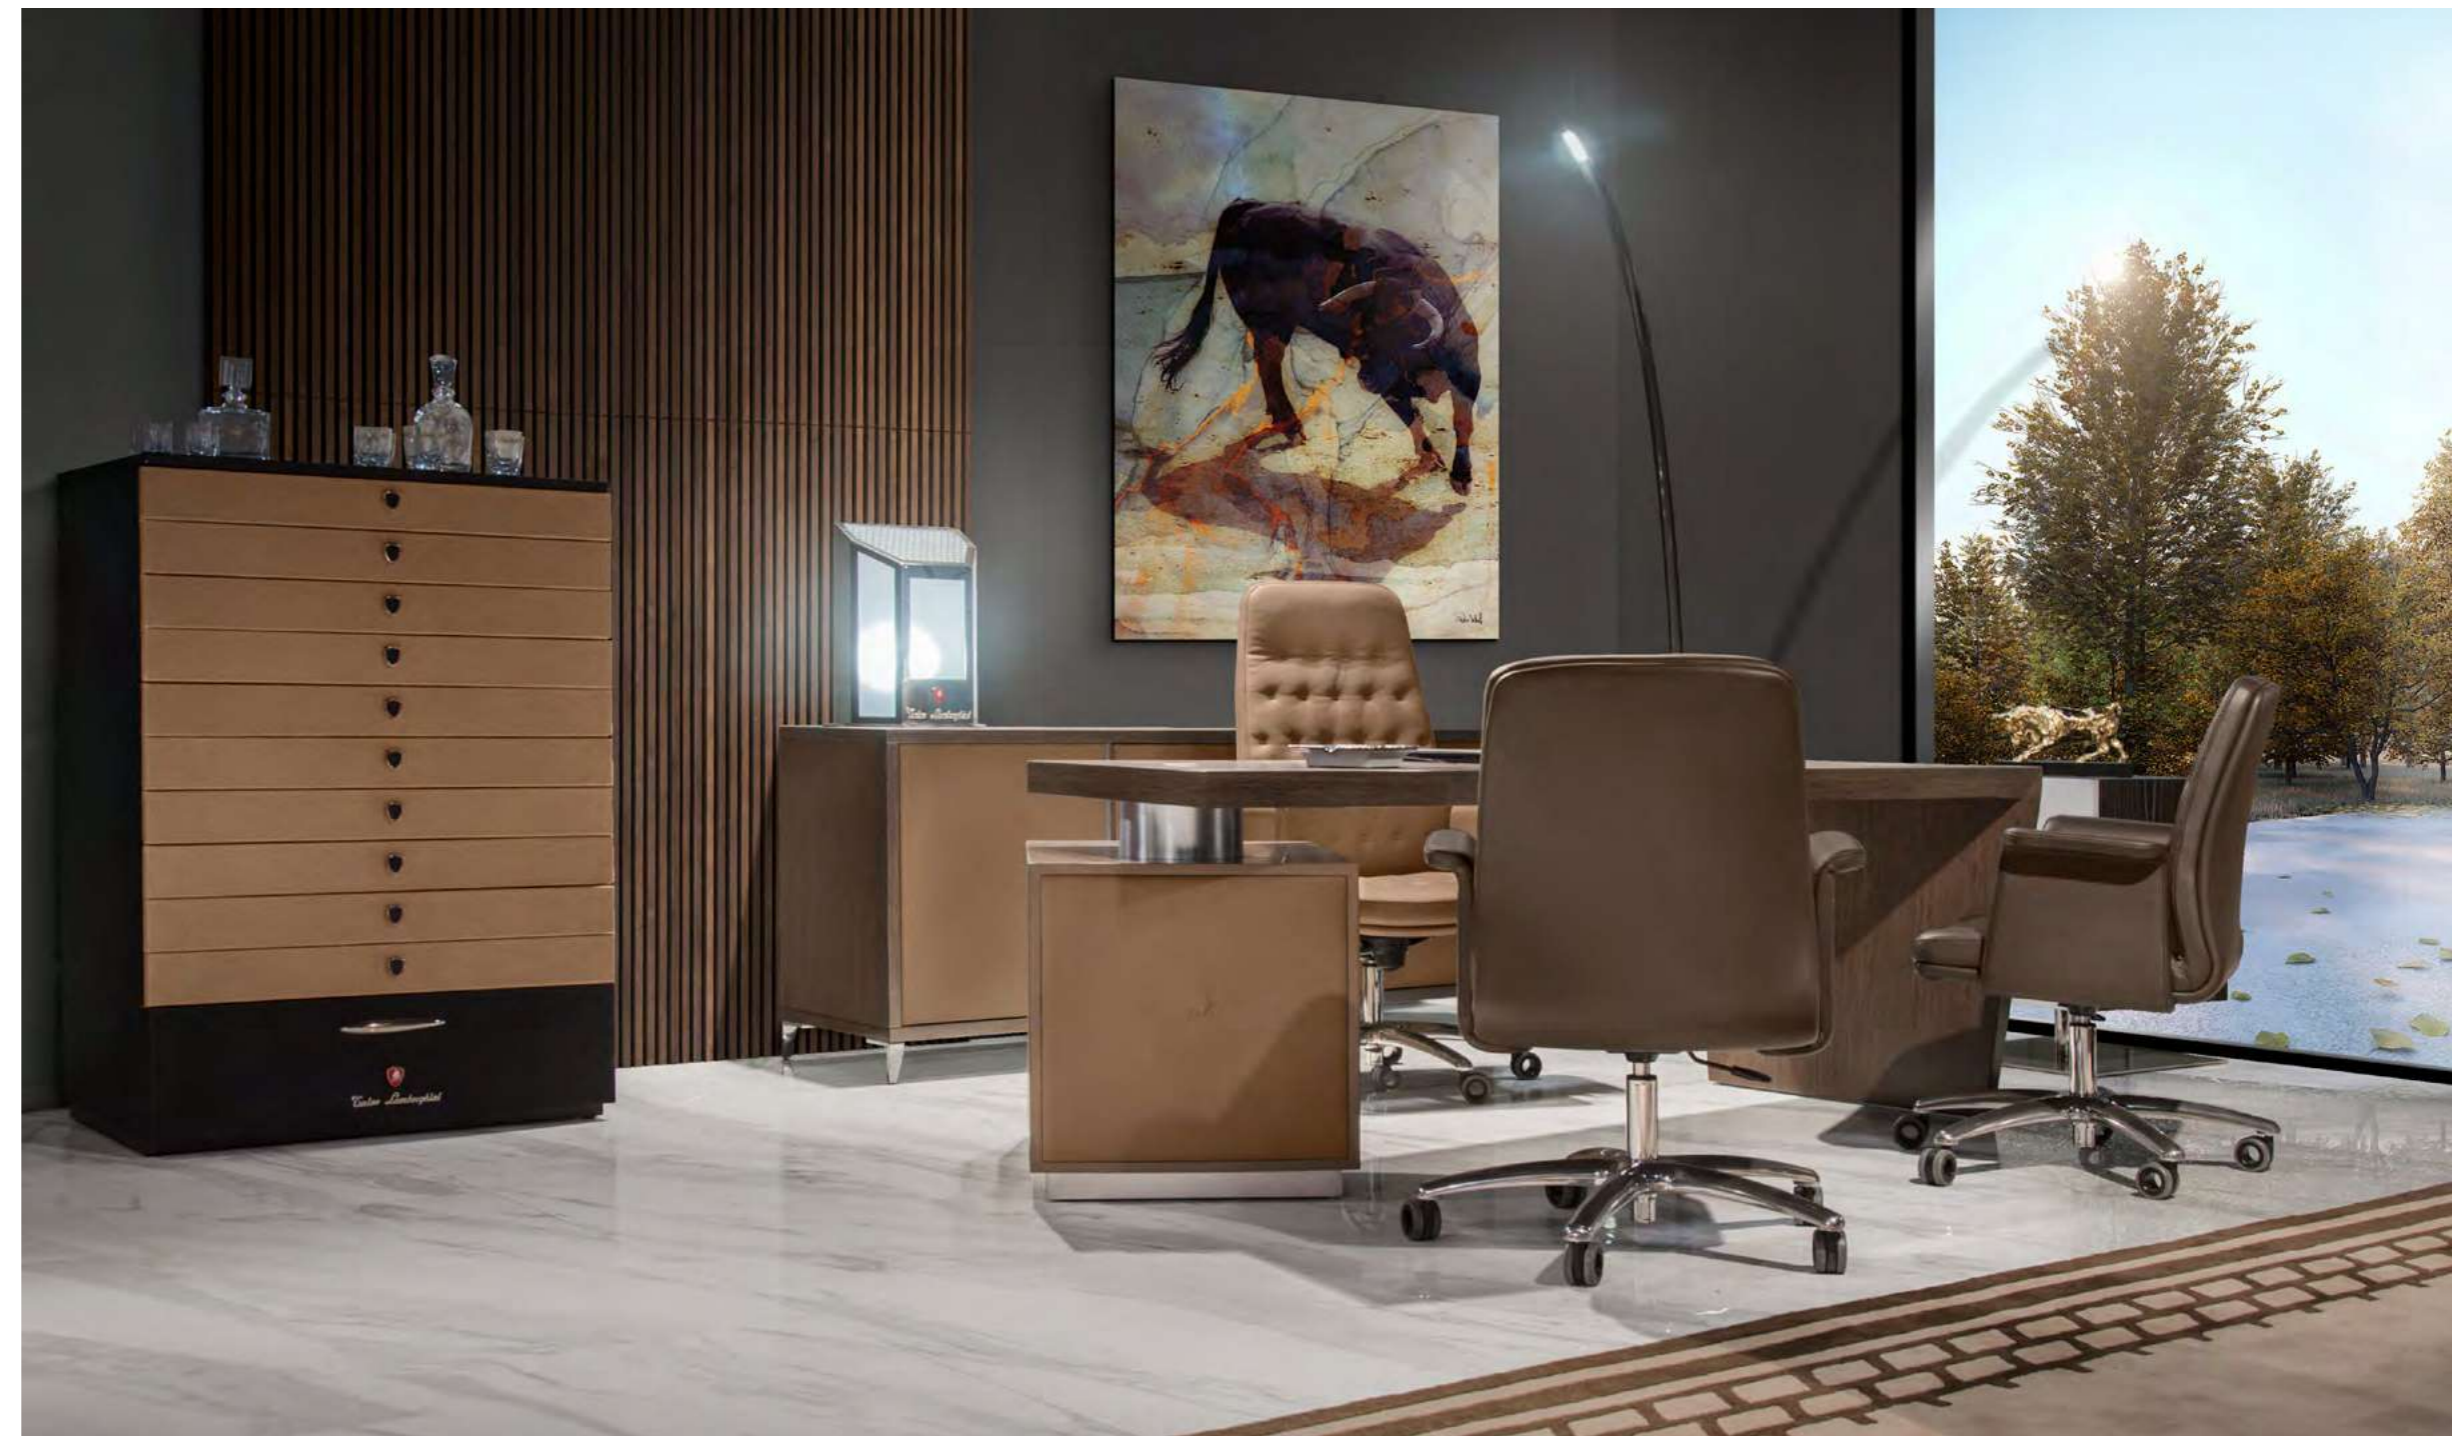

DAKOTA

- DAKOTA / DESK
- DRIVING / DESK KIT
- DAKOTA / PRESIDENT CHAIR
- DAKOTA / GUEST CHAIR
- DAKOTA / SIDEBOARD
- SPIDER / LAMP
- FD OVAL / FLOOR LAMP

WORKS OF ART:
- Rivoie Vidad, **TL/B1**, cm 197x35h, bronze fusion sculpture col. gold
- Rivoie Vidad, **Toro**, cm 130x180h, print on canvas