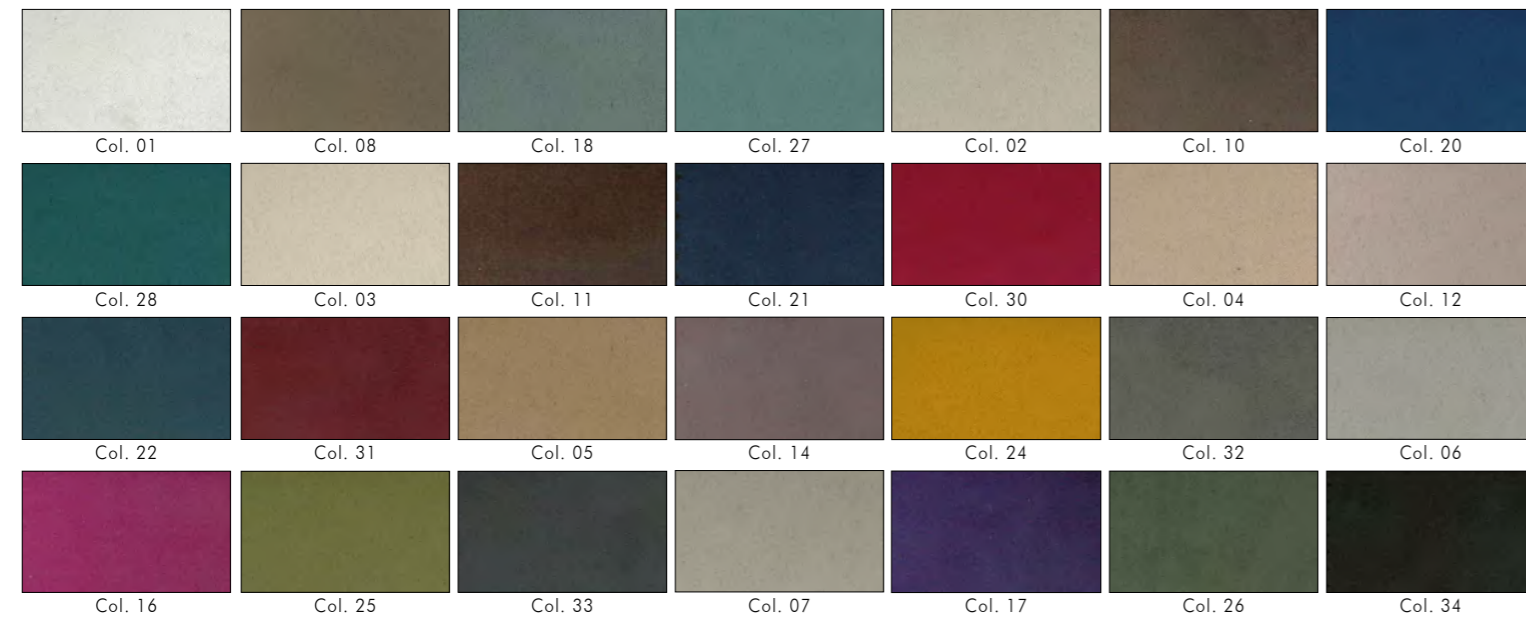

SPIGA collection

VICTORYFORM collection

FORMITECH collection

WOODS

All Veneers are available in glossy, semiglossy and matt finish

SOLID WOOD & VENEER

VENEER

MARBLES