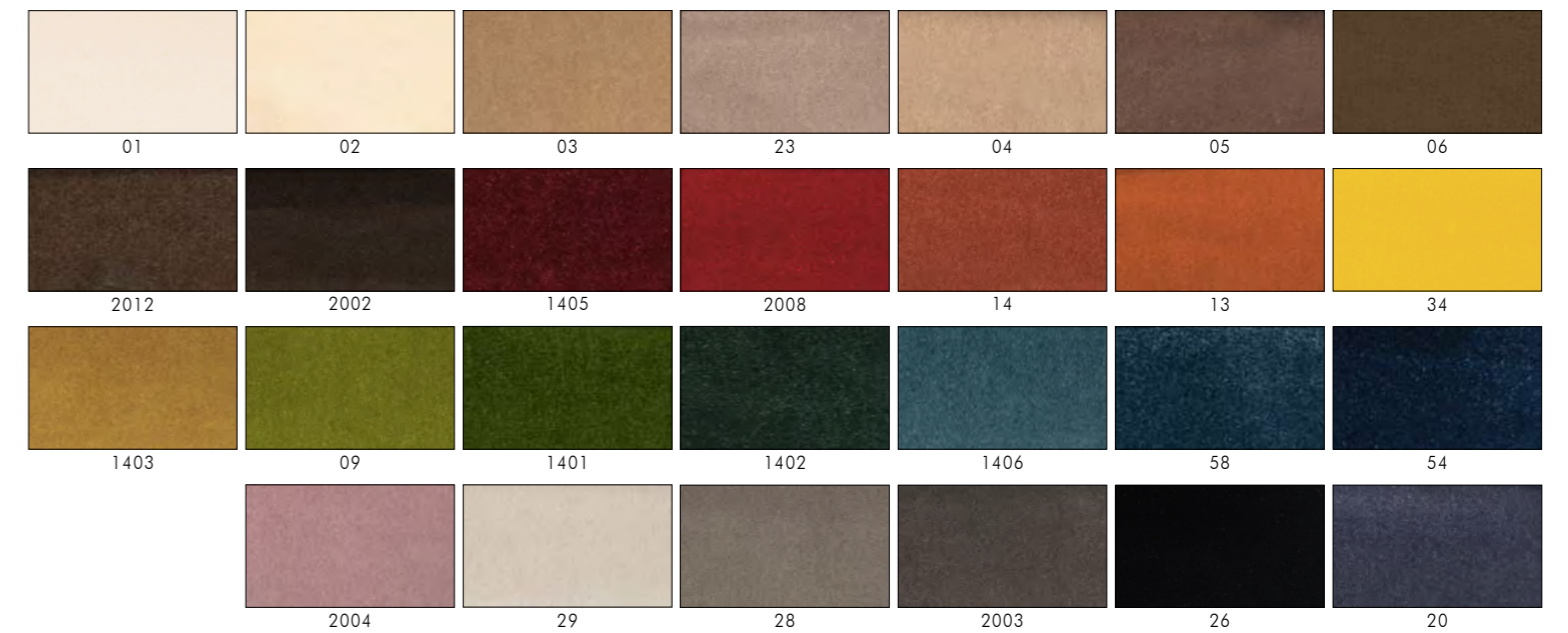

LARIO Cotton Velvet collection