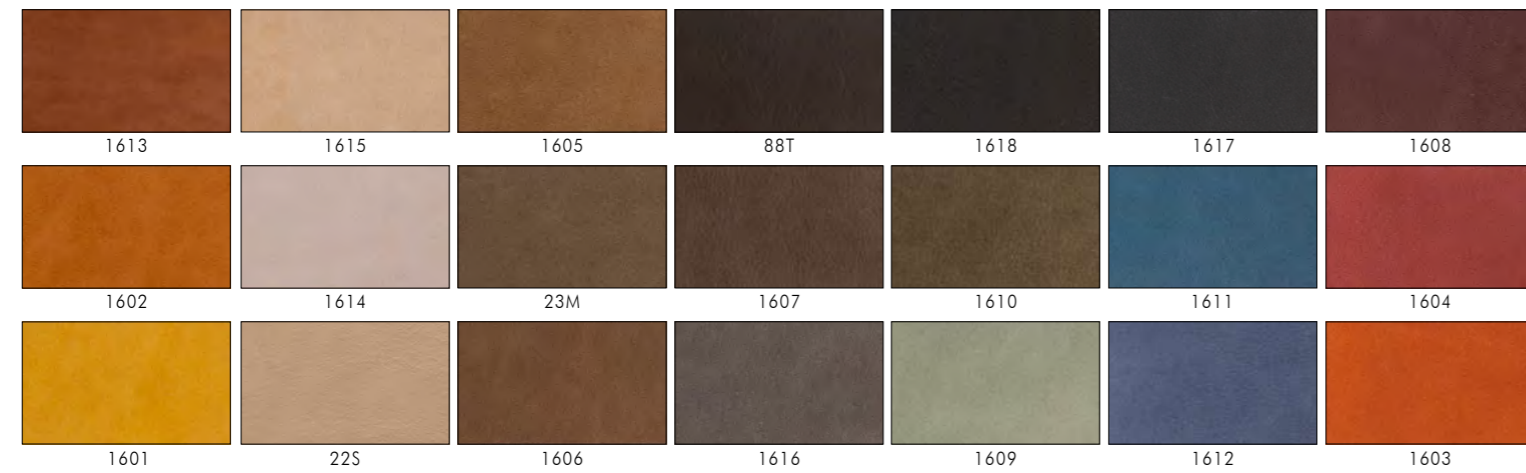

NEWSKIN collection