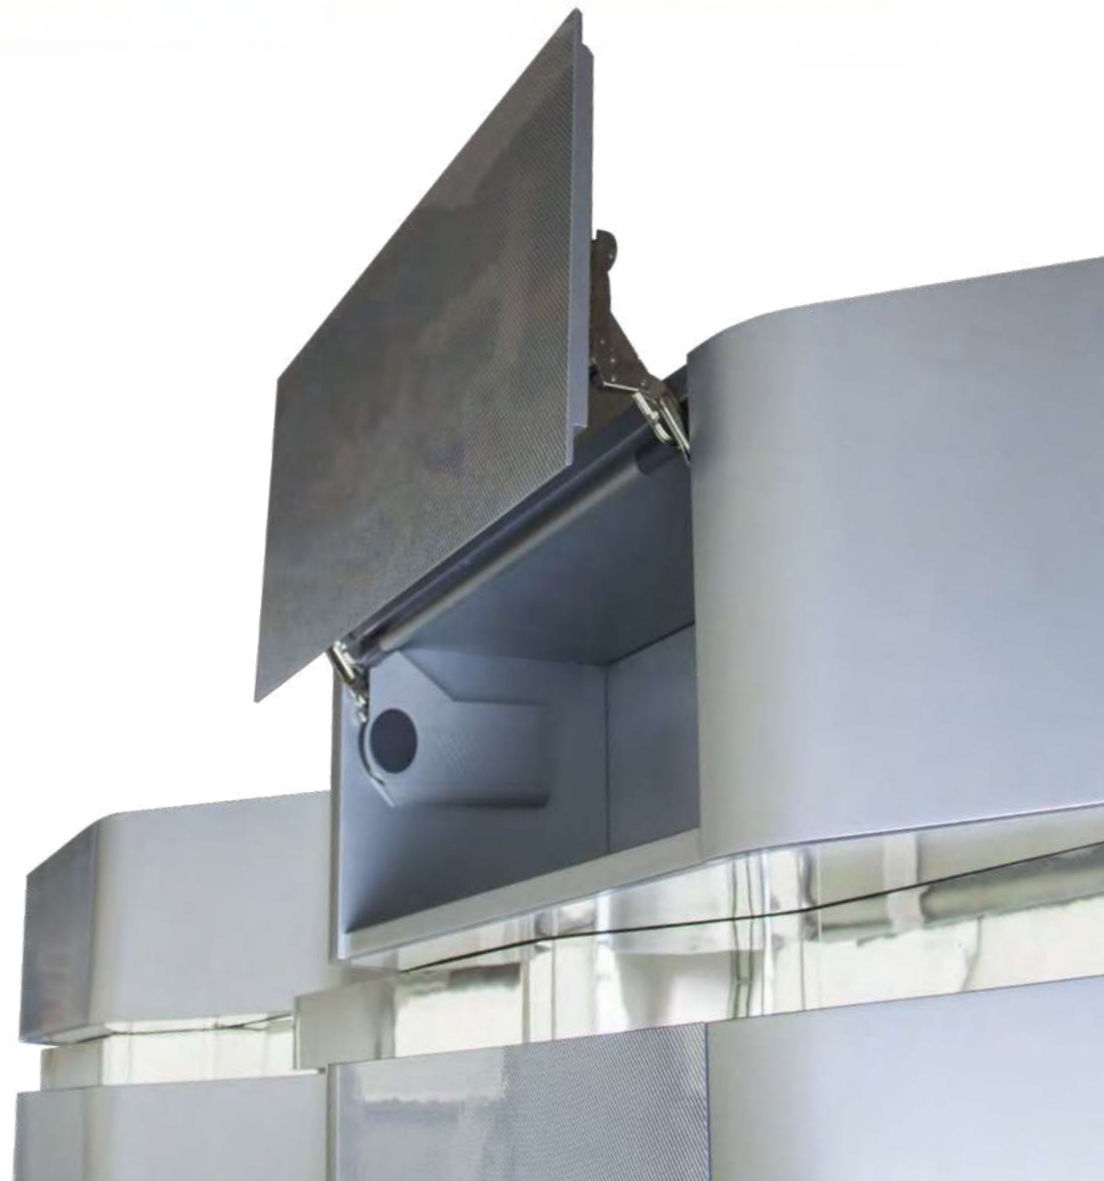

V083 (up)
Living wall cabinet, cm 450x50x150h
Lacquered black matt structure with frontal drawers in leather, led lights

V083 (next page)
Living wall cabinet, cm 450x50x150h
Lacquered silver matt structure with frontal drawers in alutex, led lights