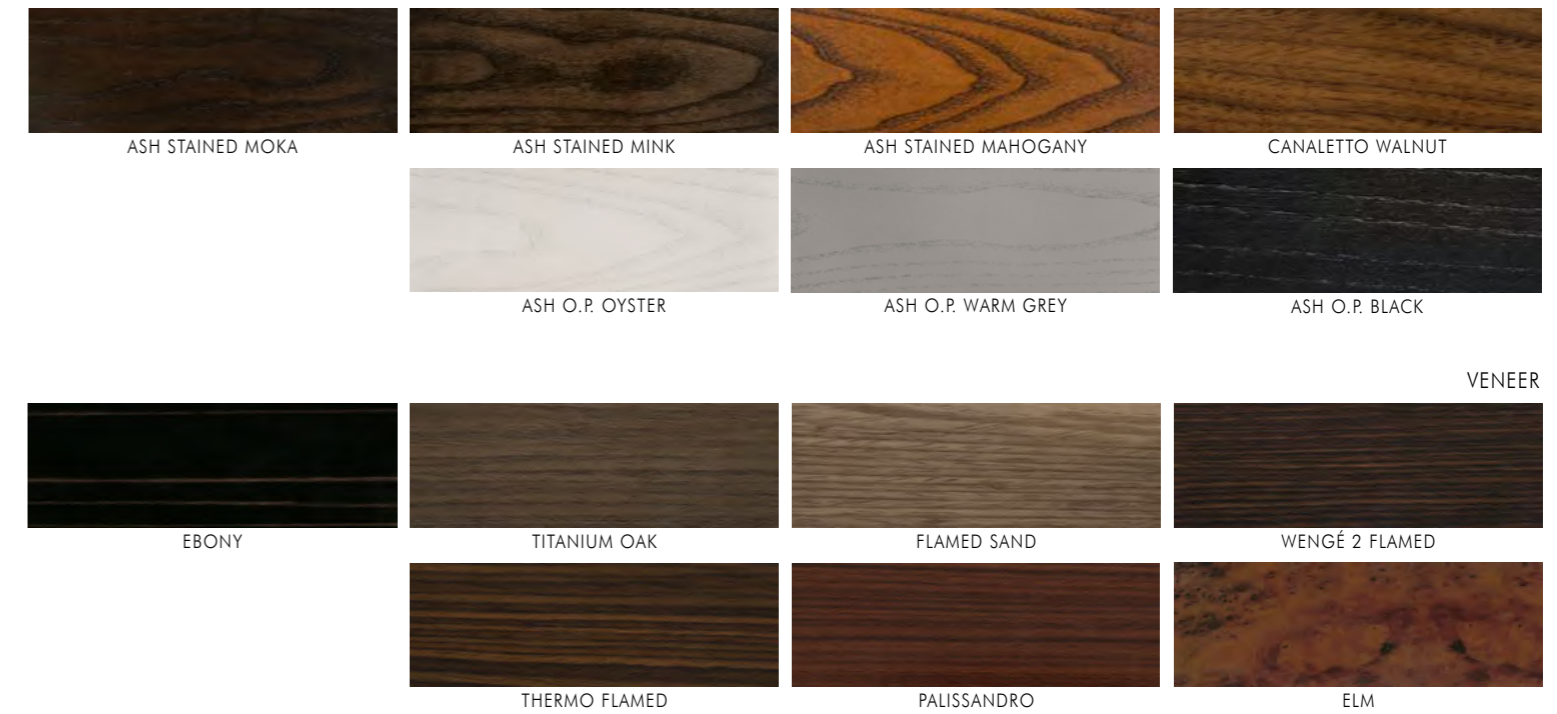

SPIGA collection

VICTORYFORM collection

FORMITECH collection

WOODS

All Veneers are available in glossy, semiglossy and matt finish

SOLID WOOD & VENEER

VENEER

MARBLES