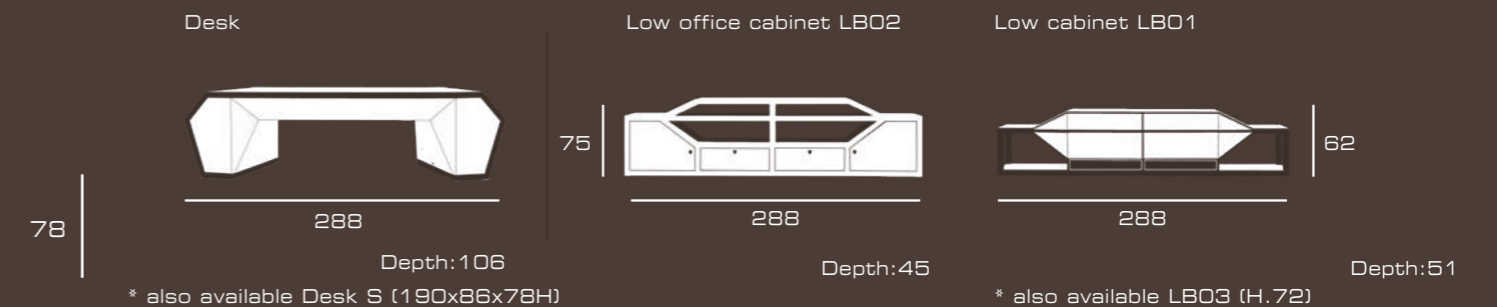

PAG 162/165

Desk, cm 288x106x78h, borders in veneer Oak grey semiglossy, leather Muflone corda & Muflone Traforato corda

Low cabinet LB01 and LB03, Oak grey semiglossy, leather Muflone corda & Muflone traforato corda

PIPE lamp, cm 49h in alutex fibre