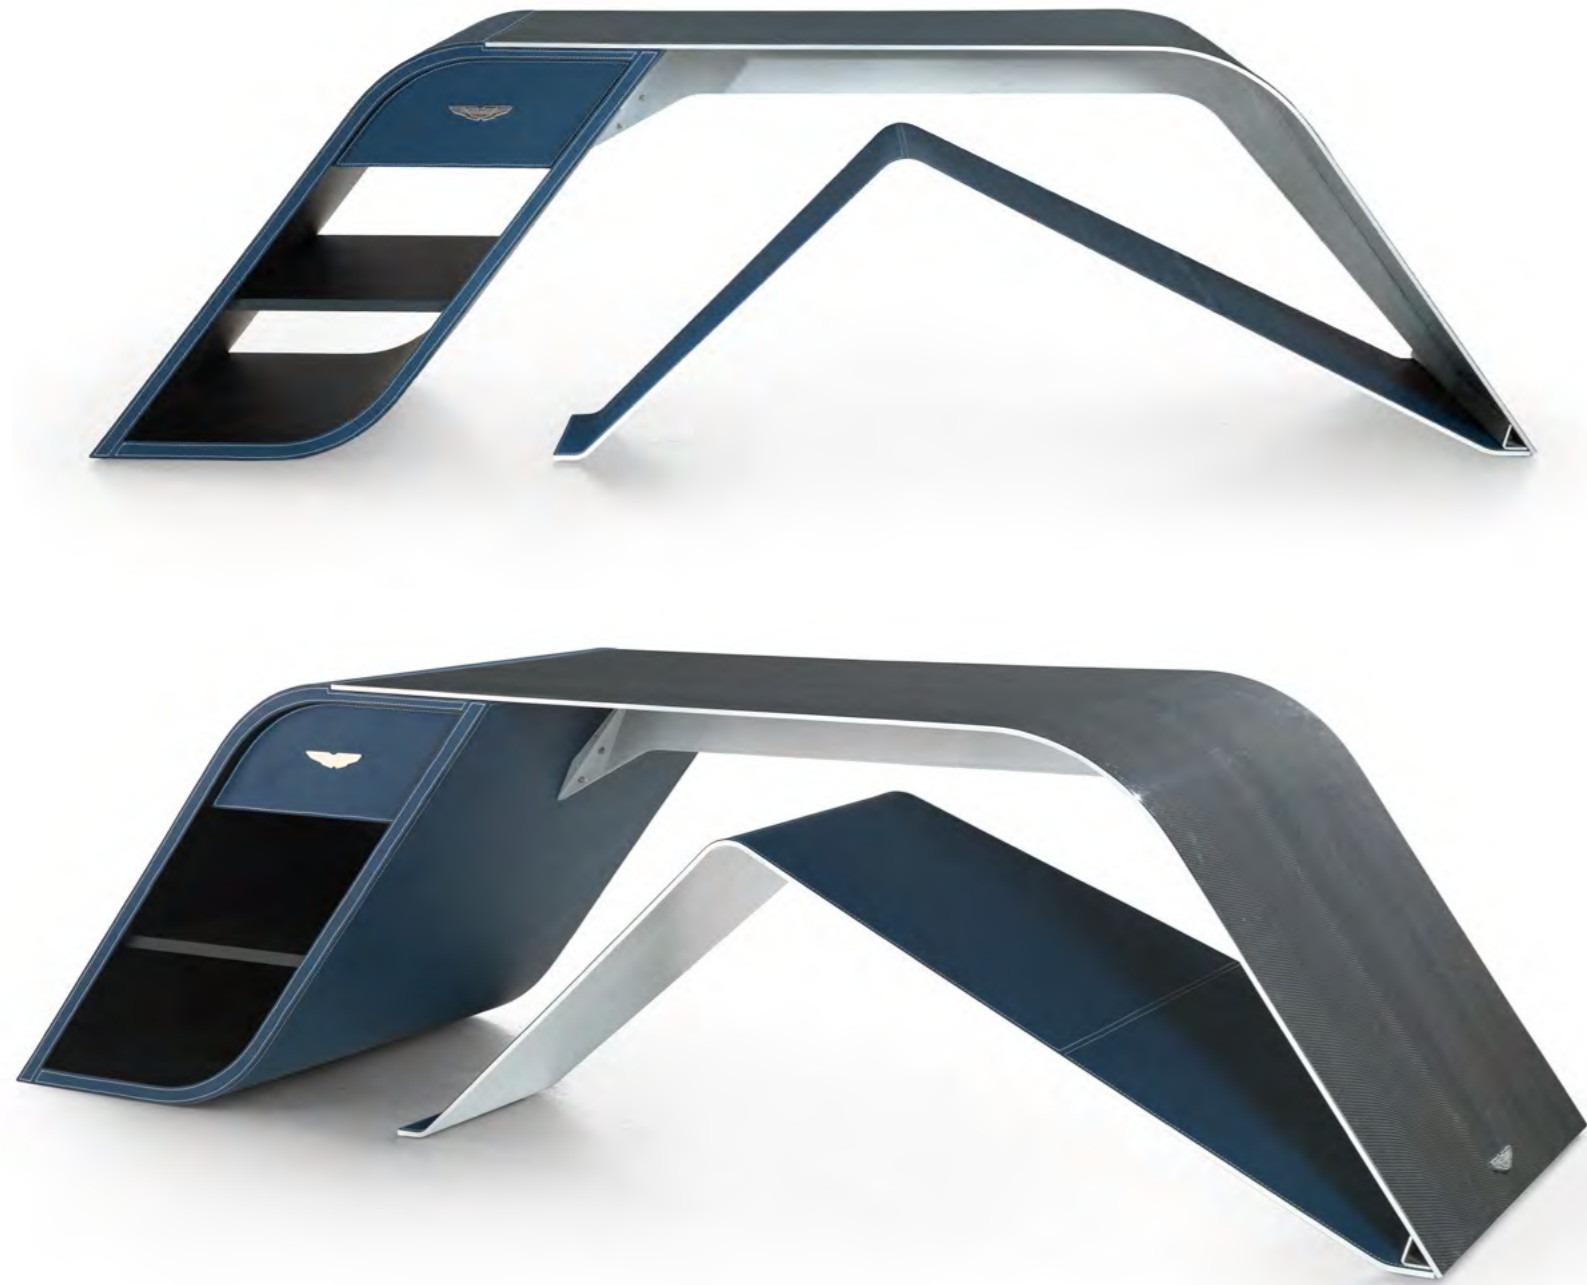

V004
Desk, cm 300x90x75h
aluminium, carbon fibre, leather Stoccarda col.643
Avio