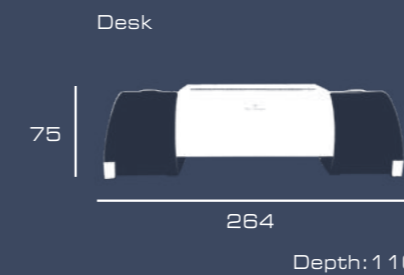

President chair, cm 70x65x128/138h in leather muflone racing red, out-back & base in carbon fibre

Wall cabinet, cm 240x58x185h in leather muflone red, muflone traforato racing & muflone black

**TL 300/912**