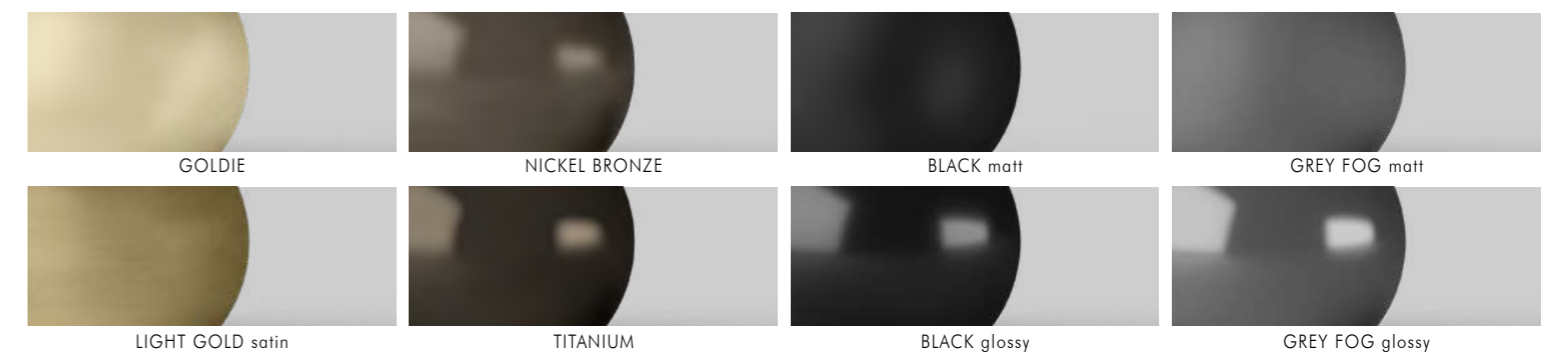

METAL FINISHES

also available in any RAL colour on request (matt & glossy)