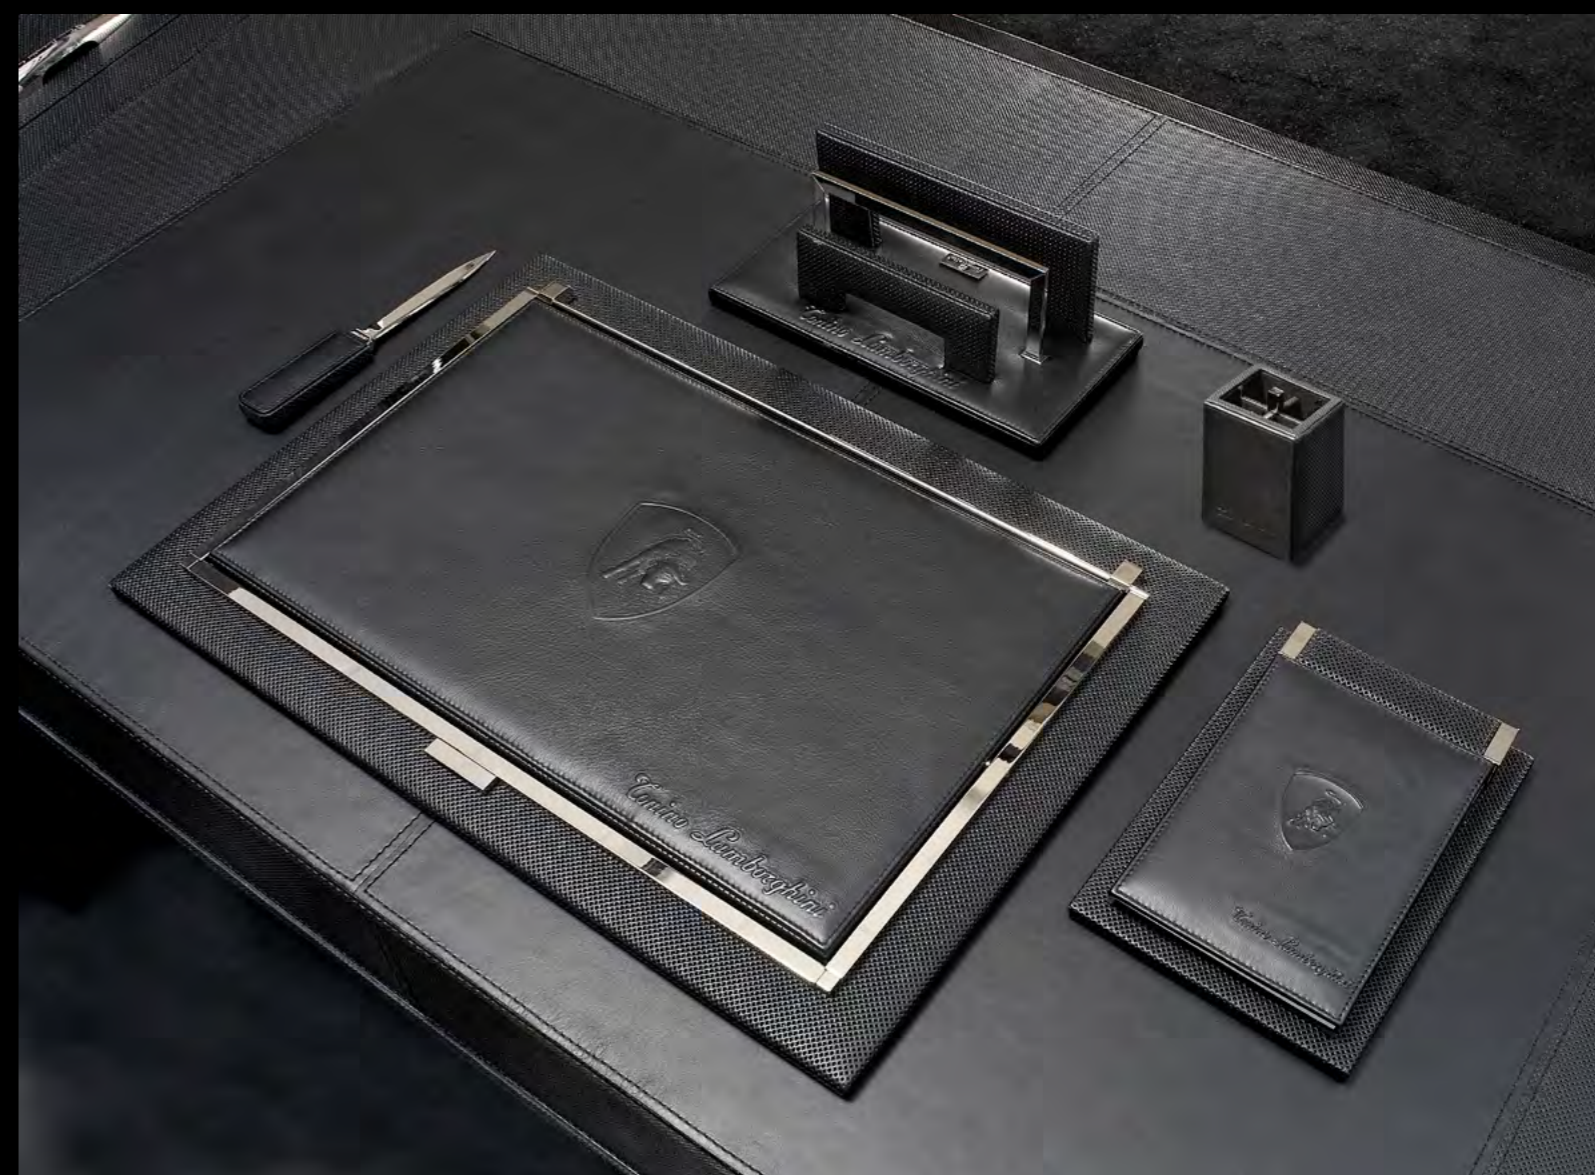

## SPIDER

Desk,  
cm 280x100x80h  
in leather muflone black & muflone  
traforato black, carbon frontal mask,  
with side drawers, optional opening  
top with mechanism for laptop