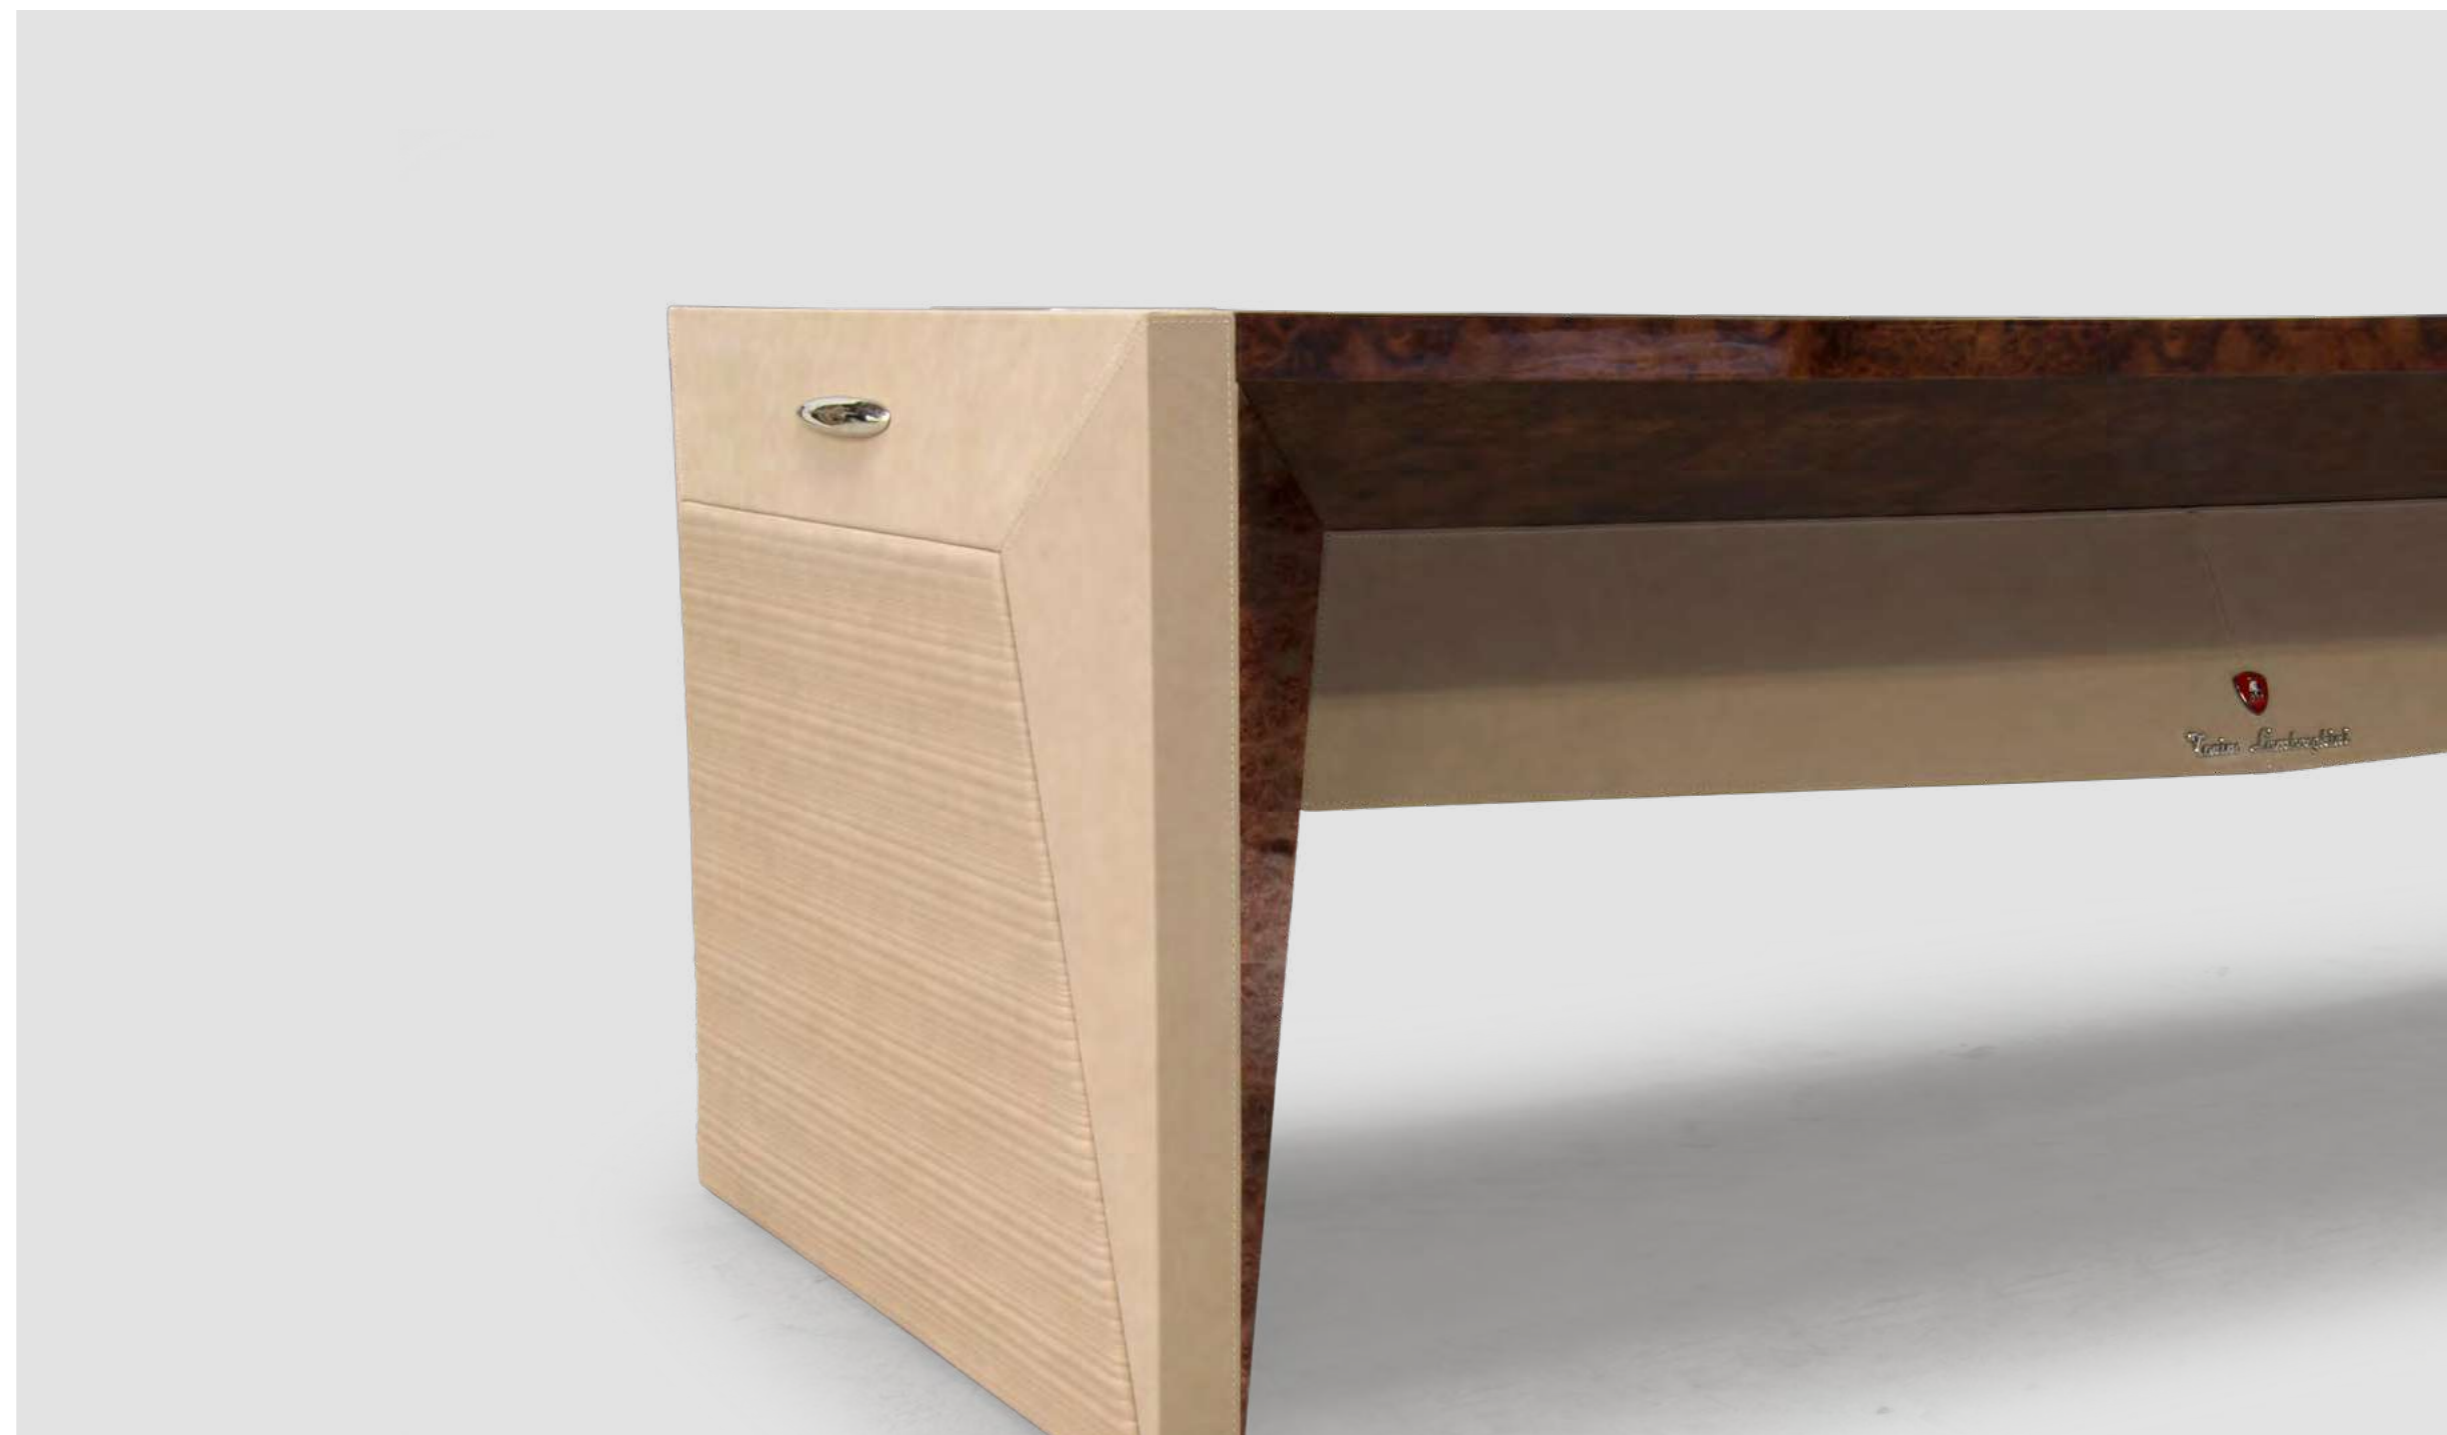

SALAMANCA

SALAMANCA / DESK
DRIVING / DESK KIT
SALAMANCA / PRESIDENT CHAIR
SALAMANCA / GUEST CHAIR
BOOSTER / OFFICE CABINET

WORKS OF ART:
- Rivoe Vidad, *Minotauro Today*, 31x8x15h, bronze fusion sculpture
- Franco Fossi, *Partitura Primordiale/ Double Face - Synesis 29*,
cm 33x14x19h, mixed technique on canvas