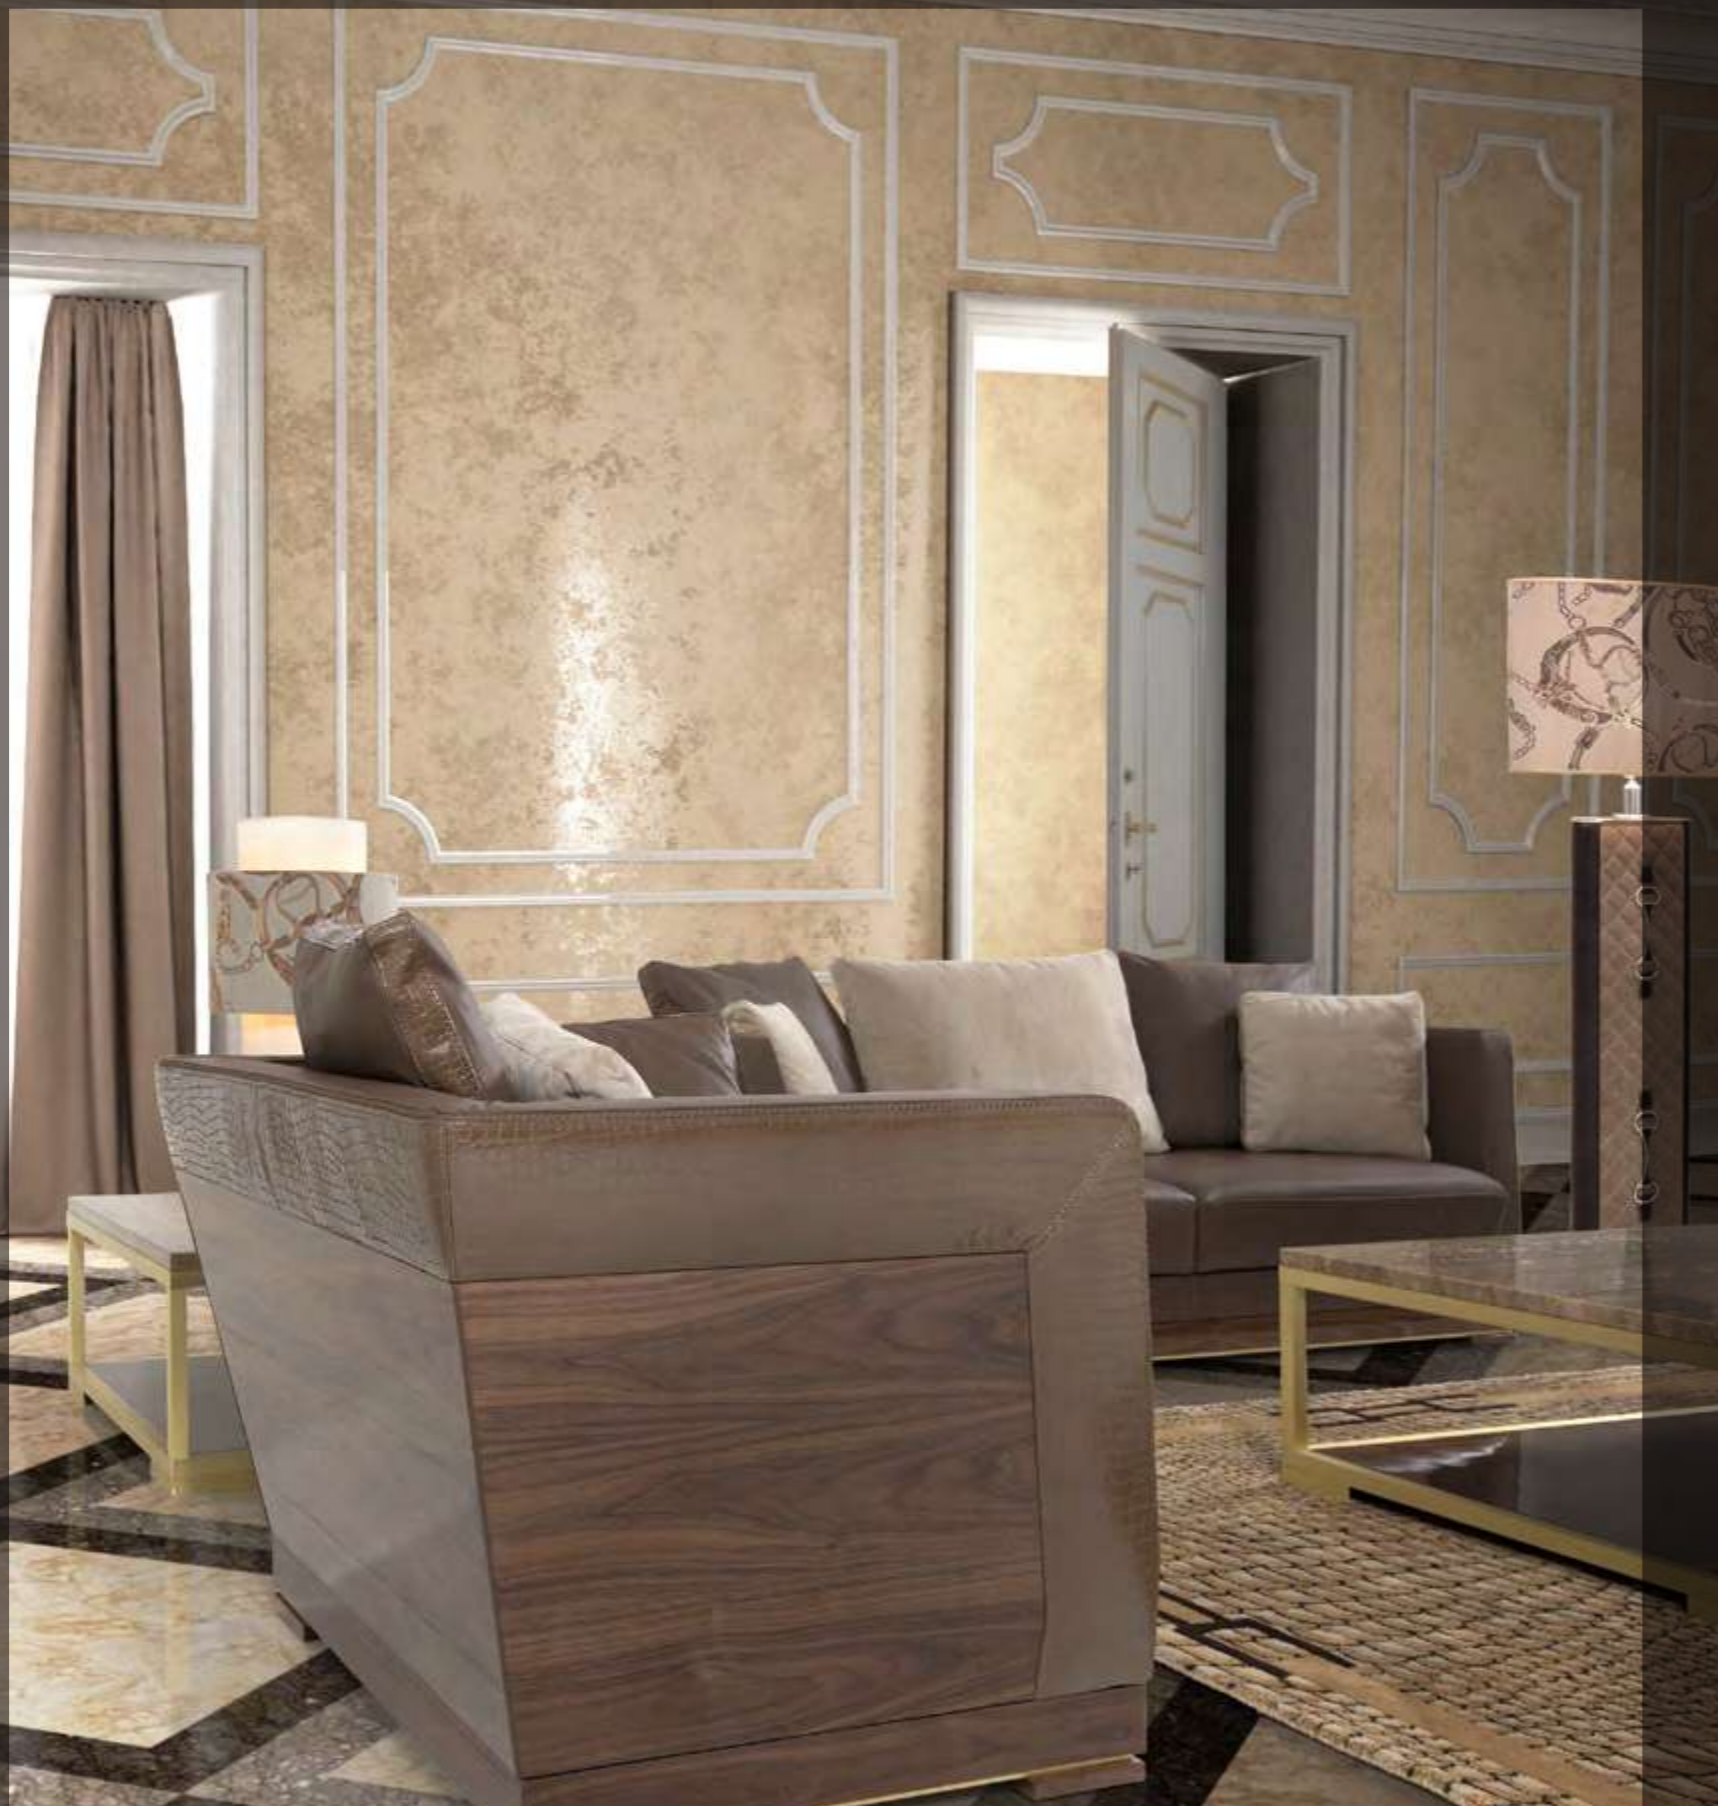

Ascot One floor lamp

cm 58x32x158h
sides in leather cocco miss tobacco, centre in quilted leather Vogue 605 Crema, new round stirrups col. light gold, shade in fabric Belts col. 310

Alhambra sofa 3 seat large

cm 231x91x75h
leather nappa bark & croco Nile bark, veneer Venice on external sides and back, metal inserts col. gold matt

Pillow, *cm 60x60*, leather nappa bark with printed oval horse, bands in leather croco Nile bark
Pillow, *cm 45x45*, velvet LE col. 03 with bands
Pillow, *cm 90x60*, velvet LE col. 03 with bands