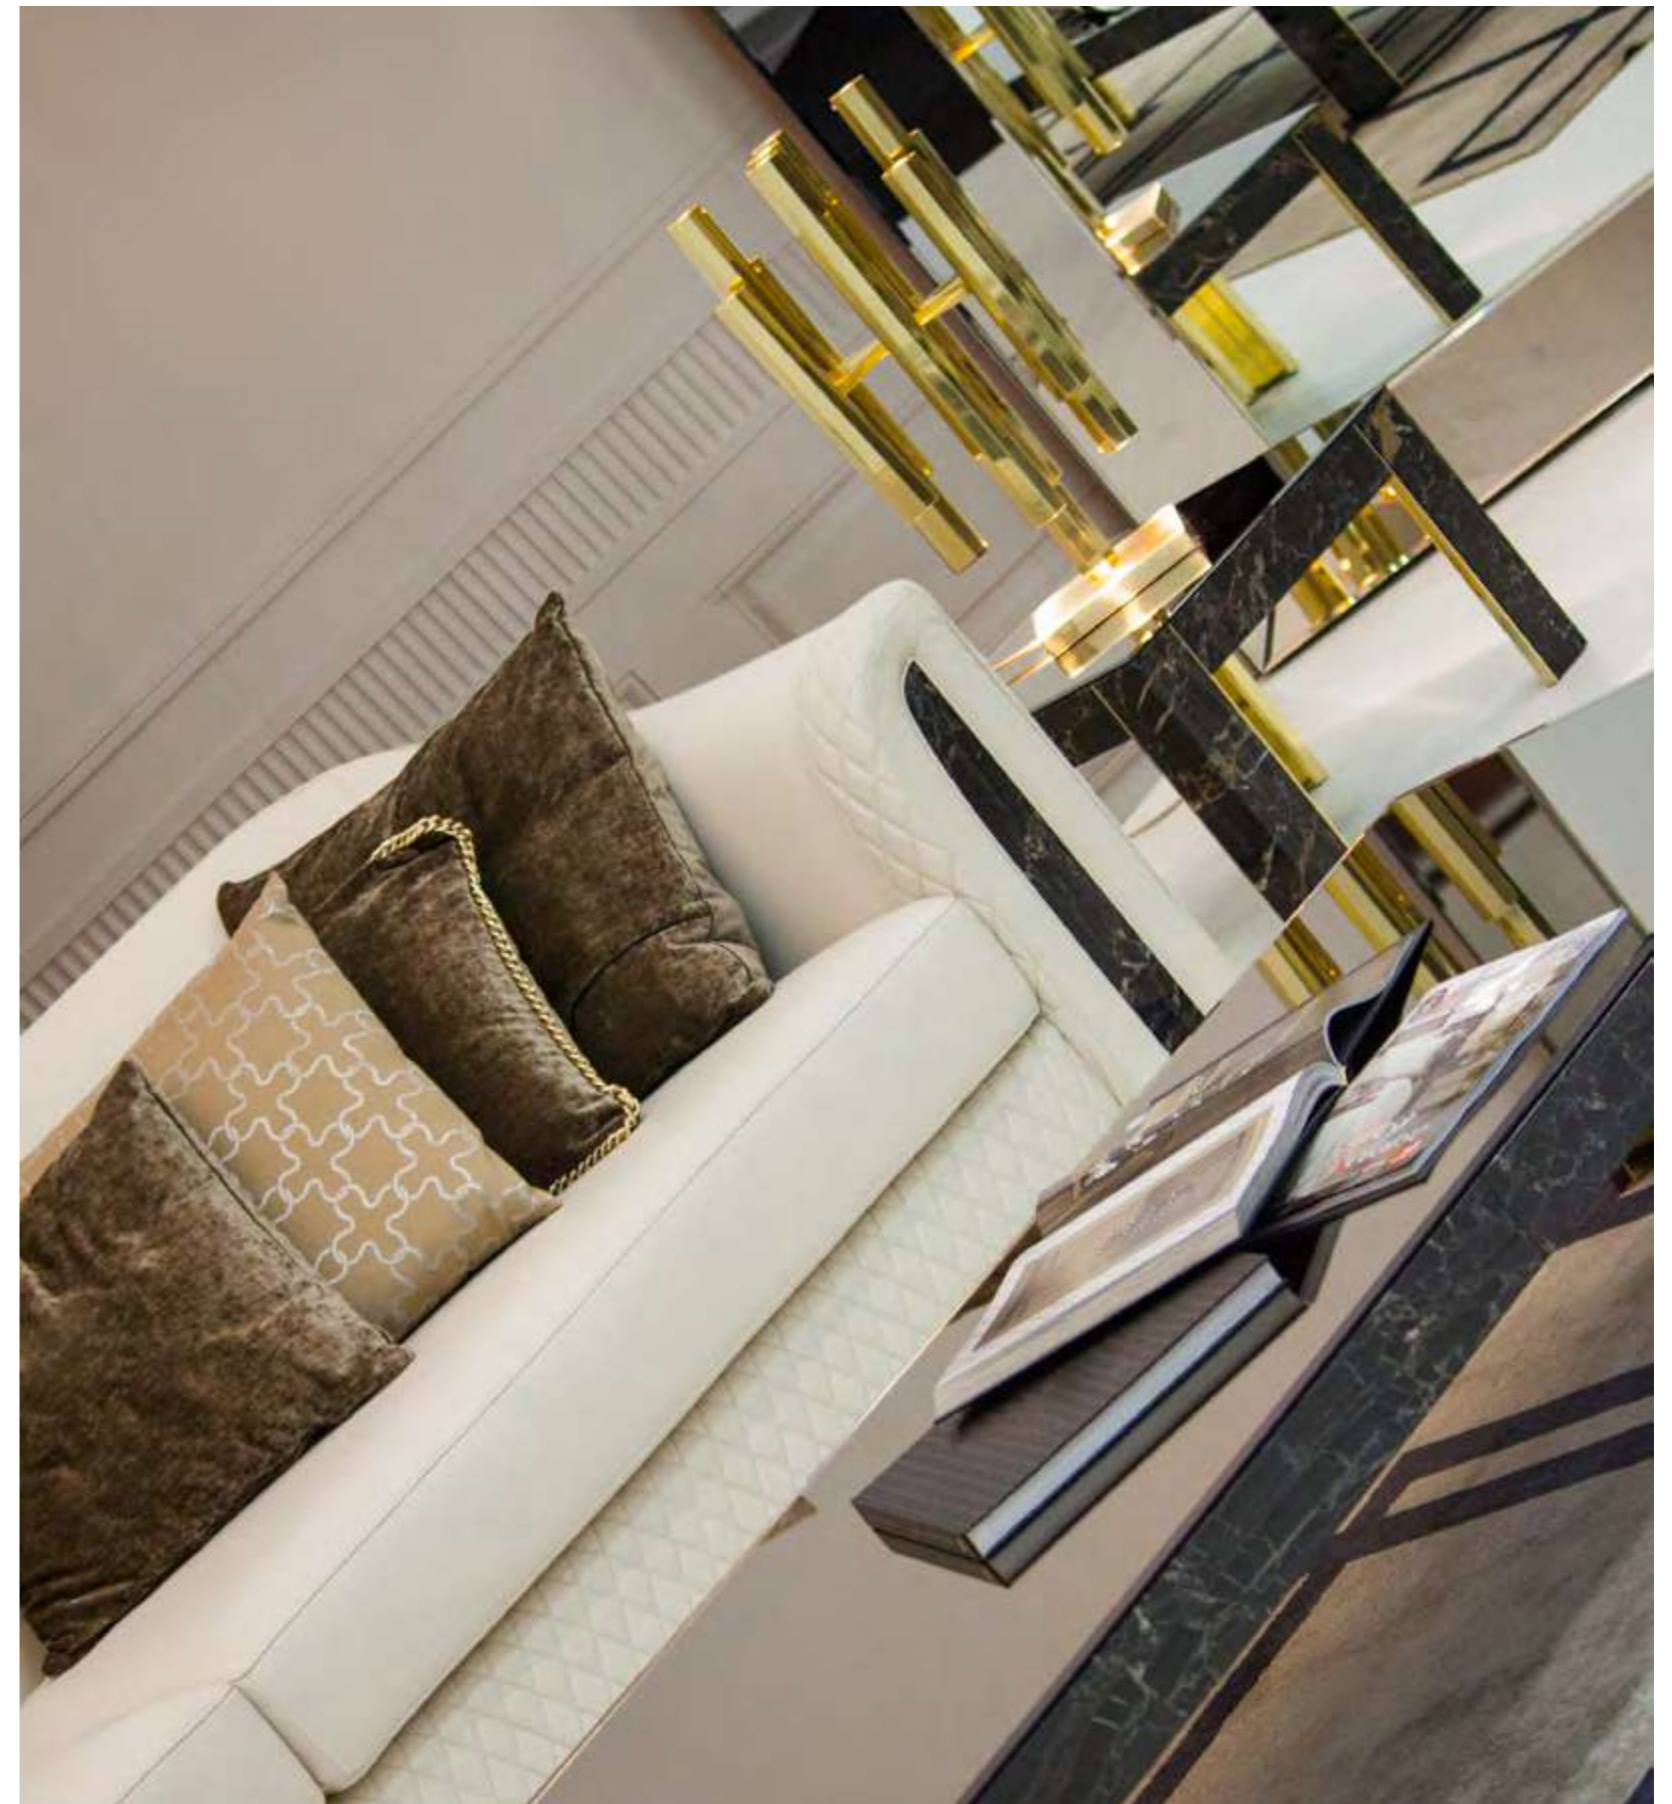

Royal central table
cm 180x80x40h
structure in brass matt, top in glass col. bronze, inserts in portoro marble

Royal rug
cm 205x405
wool & viscose, col. beige/black

Royal low TV cabinet
cm 180x50x60h
structure in veneer Ebony, glossy finish, mirror doors col. bronze, top in portoro marble, brass handles.

Metropolis lamp
cm 39x39x68h
brass structure col. gold led lights