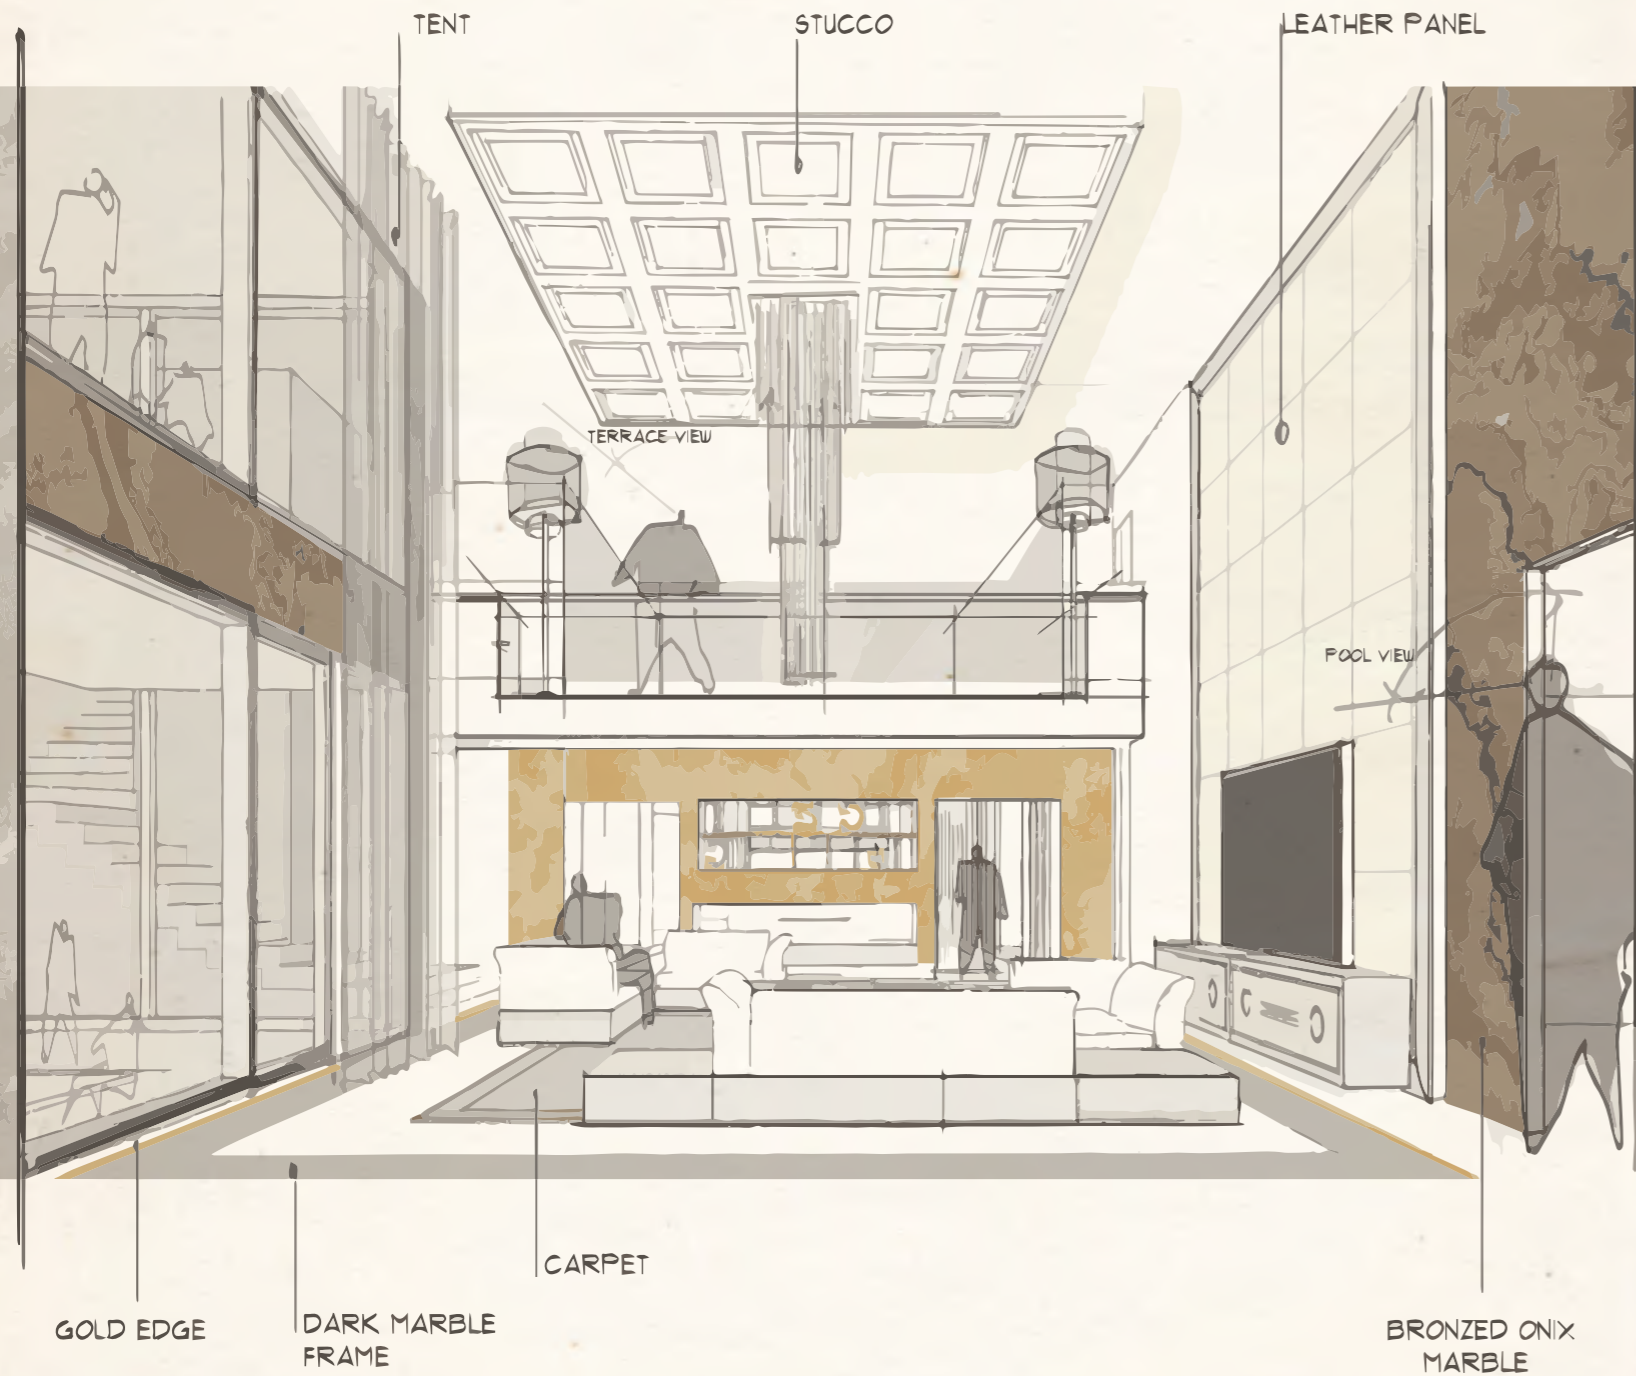

Here following an example of project realized by our internal design studio on customer's request. The project is developed in 2 main steps; a **preliminary concept** in which we present the general lay out, with first proposal of furniture, selection of materials and paneling study (to be eventually modified according to customer's request), followed by the **final project**, consisting in the definitive solution including furniture lay out and visuals of some main rooms. The materials we propose, like marbles, veneers, leathers and fabrics are all of Italian origin to respect our high level range in Luxury Living.

FORMITALIA DESIGN & FIT OUT DEPARTMENT