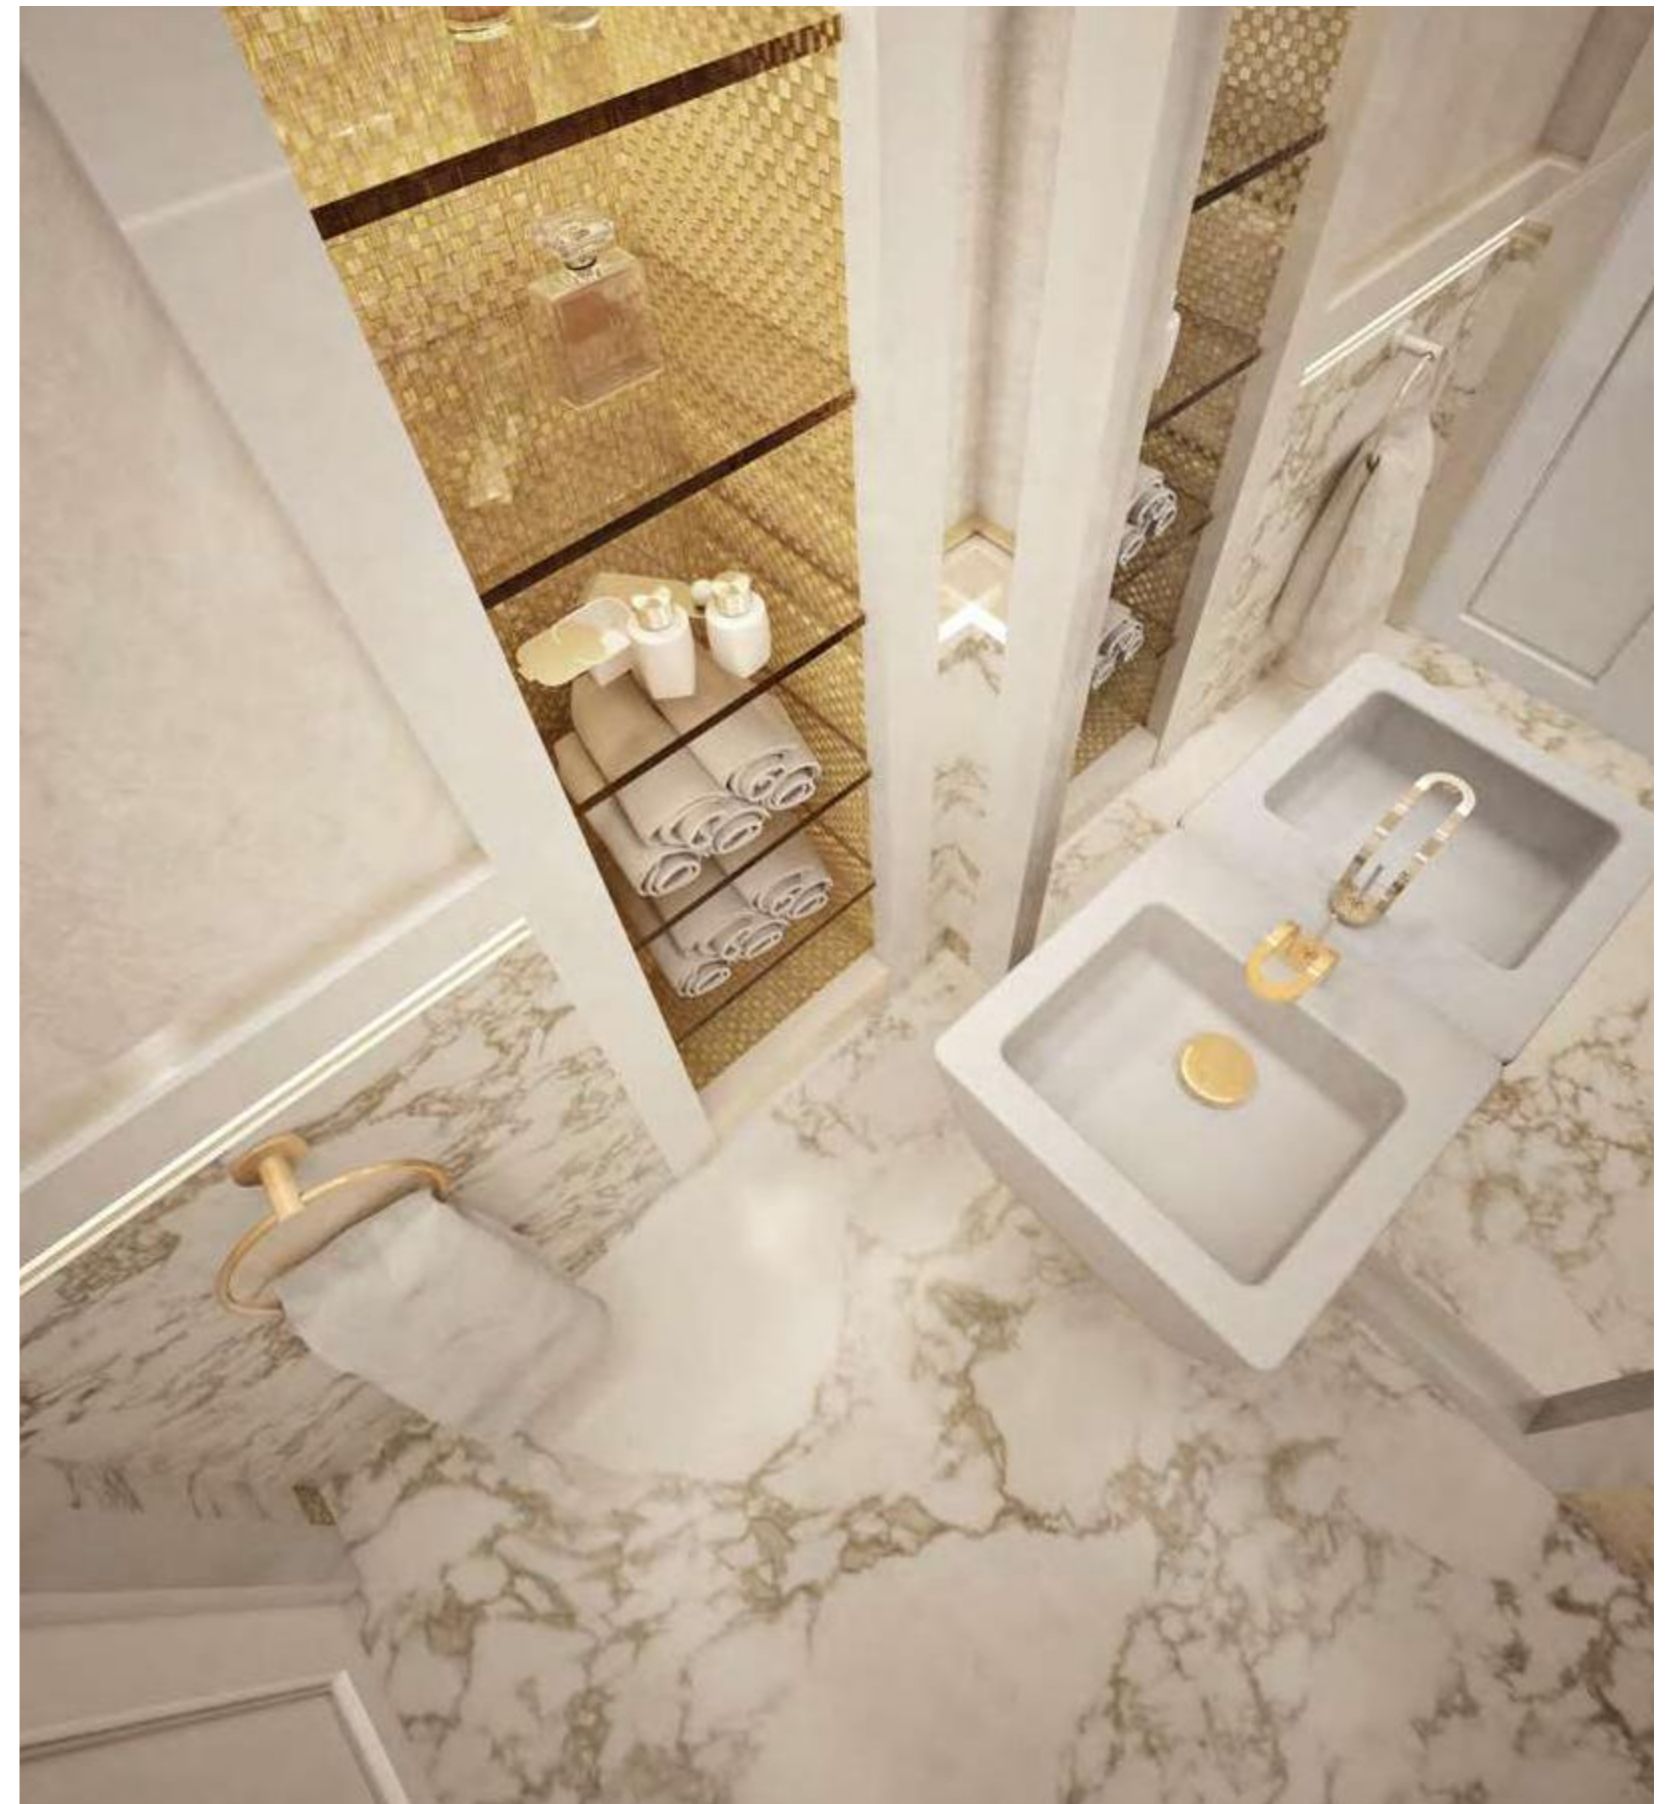

2D VISUALS - LIVING ROOM

- | | | |
|----------------------|---------------------------------|-----------------------------|
| A_PENDANT LAMP | 01_ Mirror | 23_ Venetian Plaster |
| B_CASSETTONI CEILING | 02_ Satin Crystal | 30_ Printed Silk PANEL |
| C_FIREPLACE | 03_ Brass FRAME | 31_ Organza Silk TENT |
| | 11_ Bronze Onix Marble | 51_ Deer Sand LEATHER PANEL |
| | 12_ Carrara Marble "White Snow" | 52_ Deer Ice LEATHER PANEL |