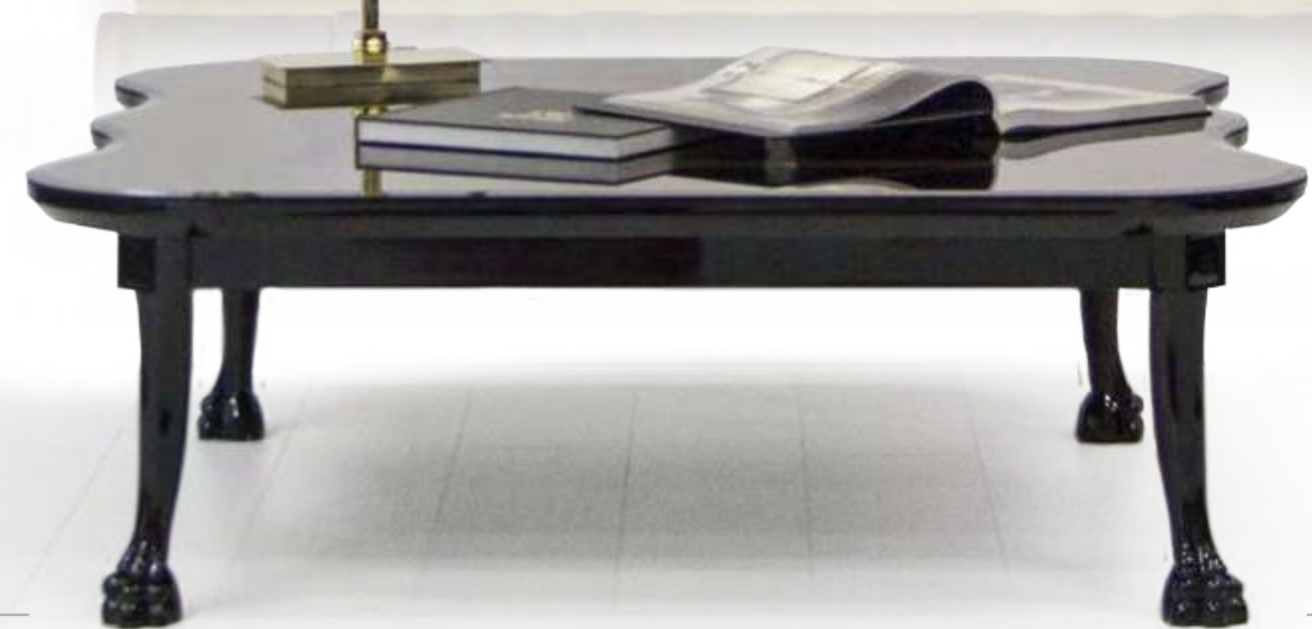

**Galeazzo
central table**
cm 120x123x41h
structure lacquered
col. black, glossy
finish, mirror top