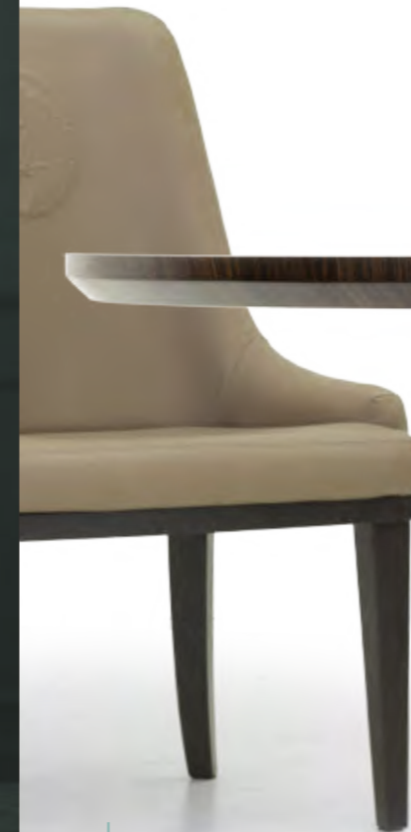

Art. 169/3L Lamp with 3 lights

cocco décor col. gold with rectangular stirrups, Swarovsky crystals, shades col. beige

Bel Lux sideboard

cm 200x55x85h

quilted sides in leather Seta Powder, frontal roll in leather Seta Powder, top, doors & base in wengé veneer, oval handles col. gold

Bel Air mirror

cm 200x200h

frame in veneer wengé with inserts in metal gold matt