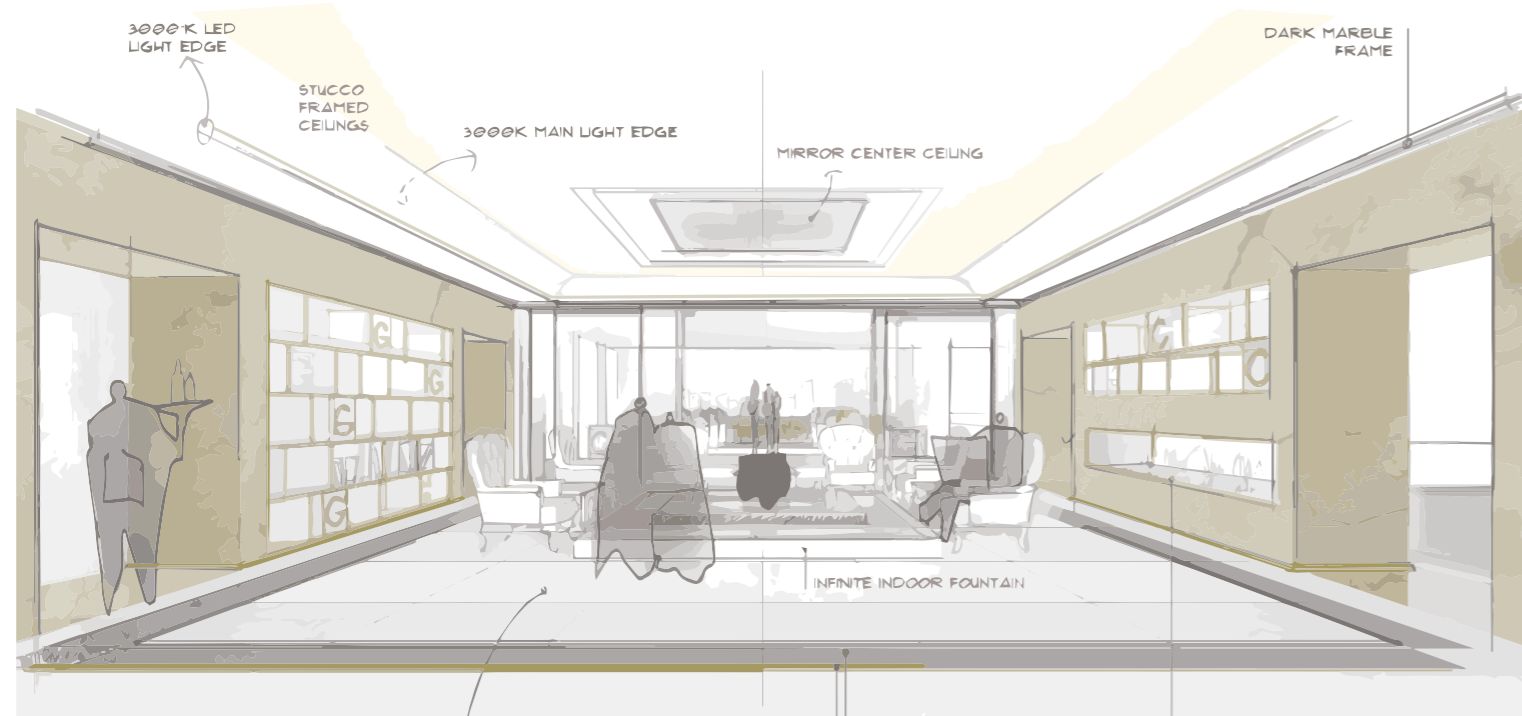

FORMITALIA DESIGN & FIT OUT DEPARTMENT

GOLD EDGE
CARRARA MARBLE MAIN FLOOR
MAIN CARPET
DARK MARBLE FRAME 500 MM

CARRARA MARBLE MAIN FLOOR
DARK MARBLE FRAME 500 MM
GOLD EDGE
FIREPLACE

THE BIG OPEN SPACE TURNS INTO A SERIES OF DIFFERENT SPATIAL EVENTS. THE ATMOSPHERE OF THE LIVING AREA IS TAKEN BY THE RENAISSANCE MODEL OF ITALIAN VILLAS GARDENS.