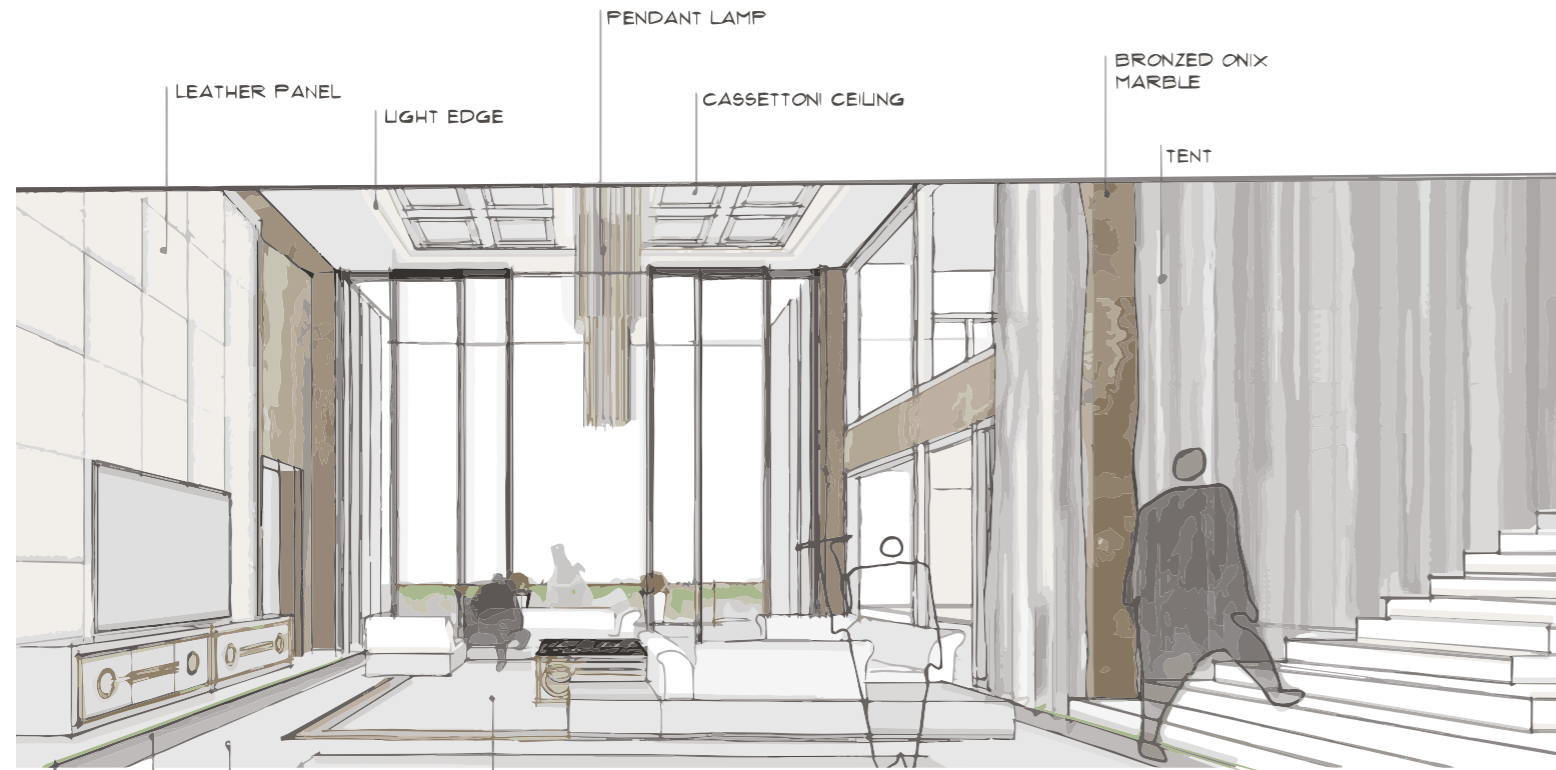

FORMITALIA DESIGN & FIT OUT DEPARTMENT

GOLD EDGE
CARRARA MARBLE MAIN FLOOR
MAIN CARPET
DARK MARBLE FRAME 500 MM

CARRARA MARBLE MAIN FLOOR
DARK MARBLE FRAME 500 MM
GOLD EDGE
FIREPLACE

THE BIG OPEN SPACE TURNS INTO A SERIES OF DIFFERENT SPATIAL EVENTS. THE ATMOSPHERE OF THE LIVING AREA IS TAKEN BY THE RENAISSANCE MODEL OF ITALIAN VILLAS GARDENS.