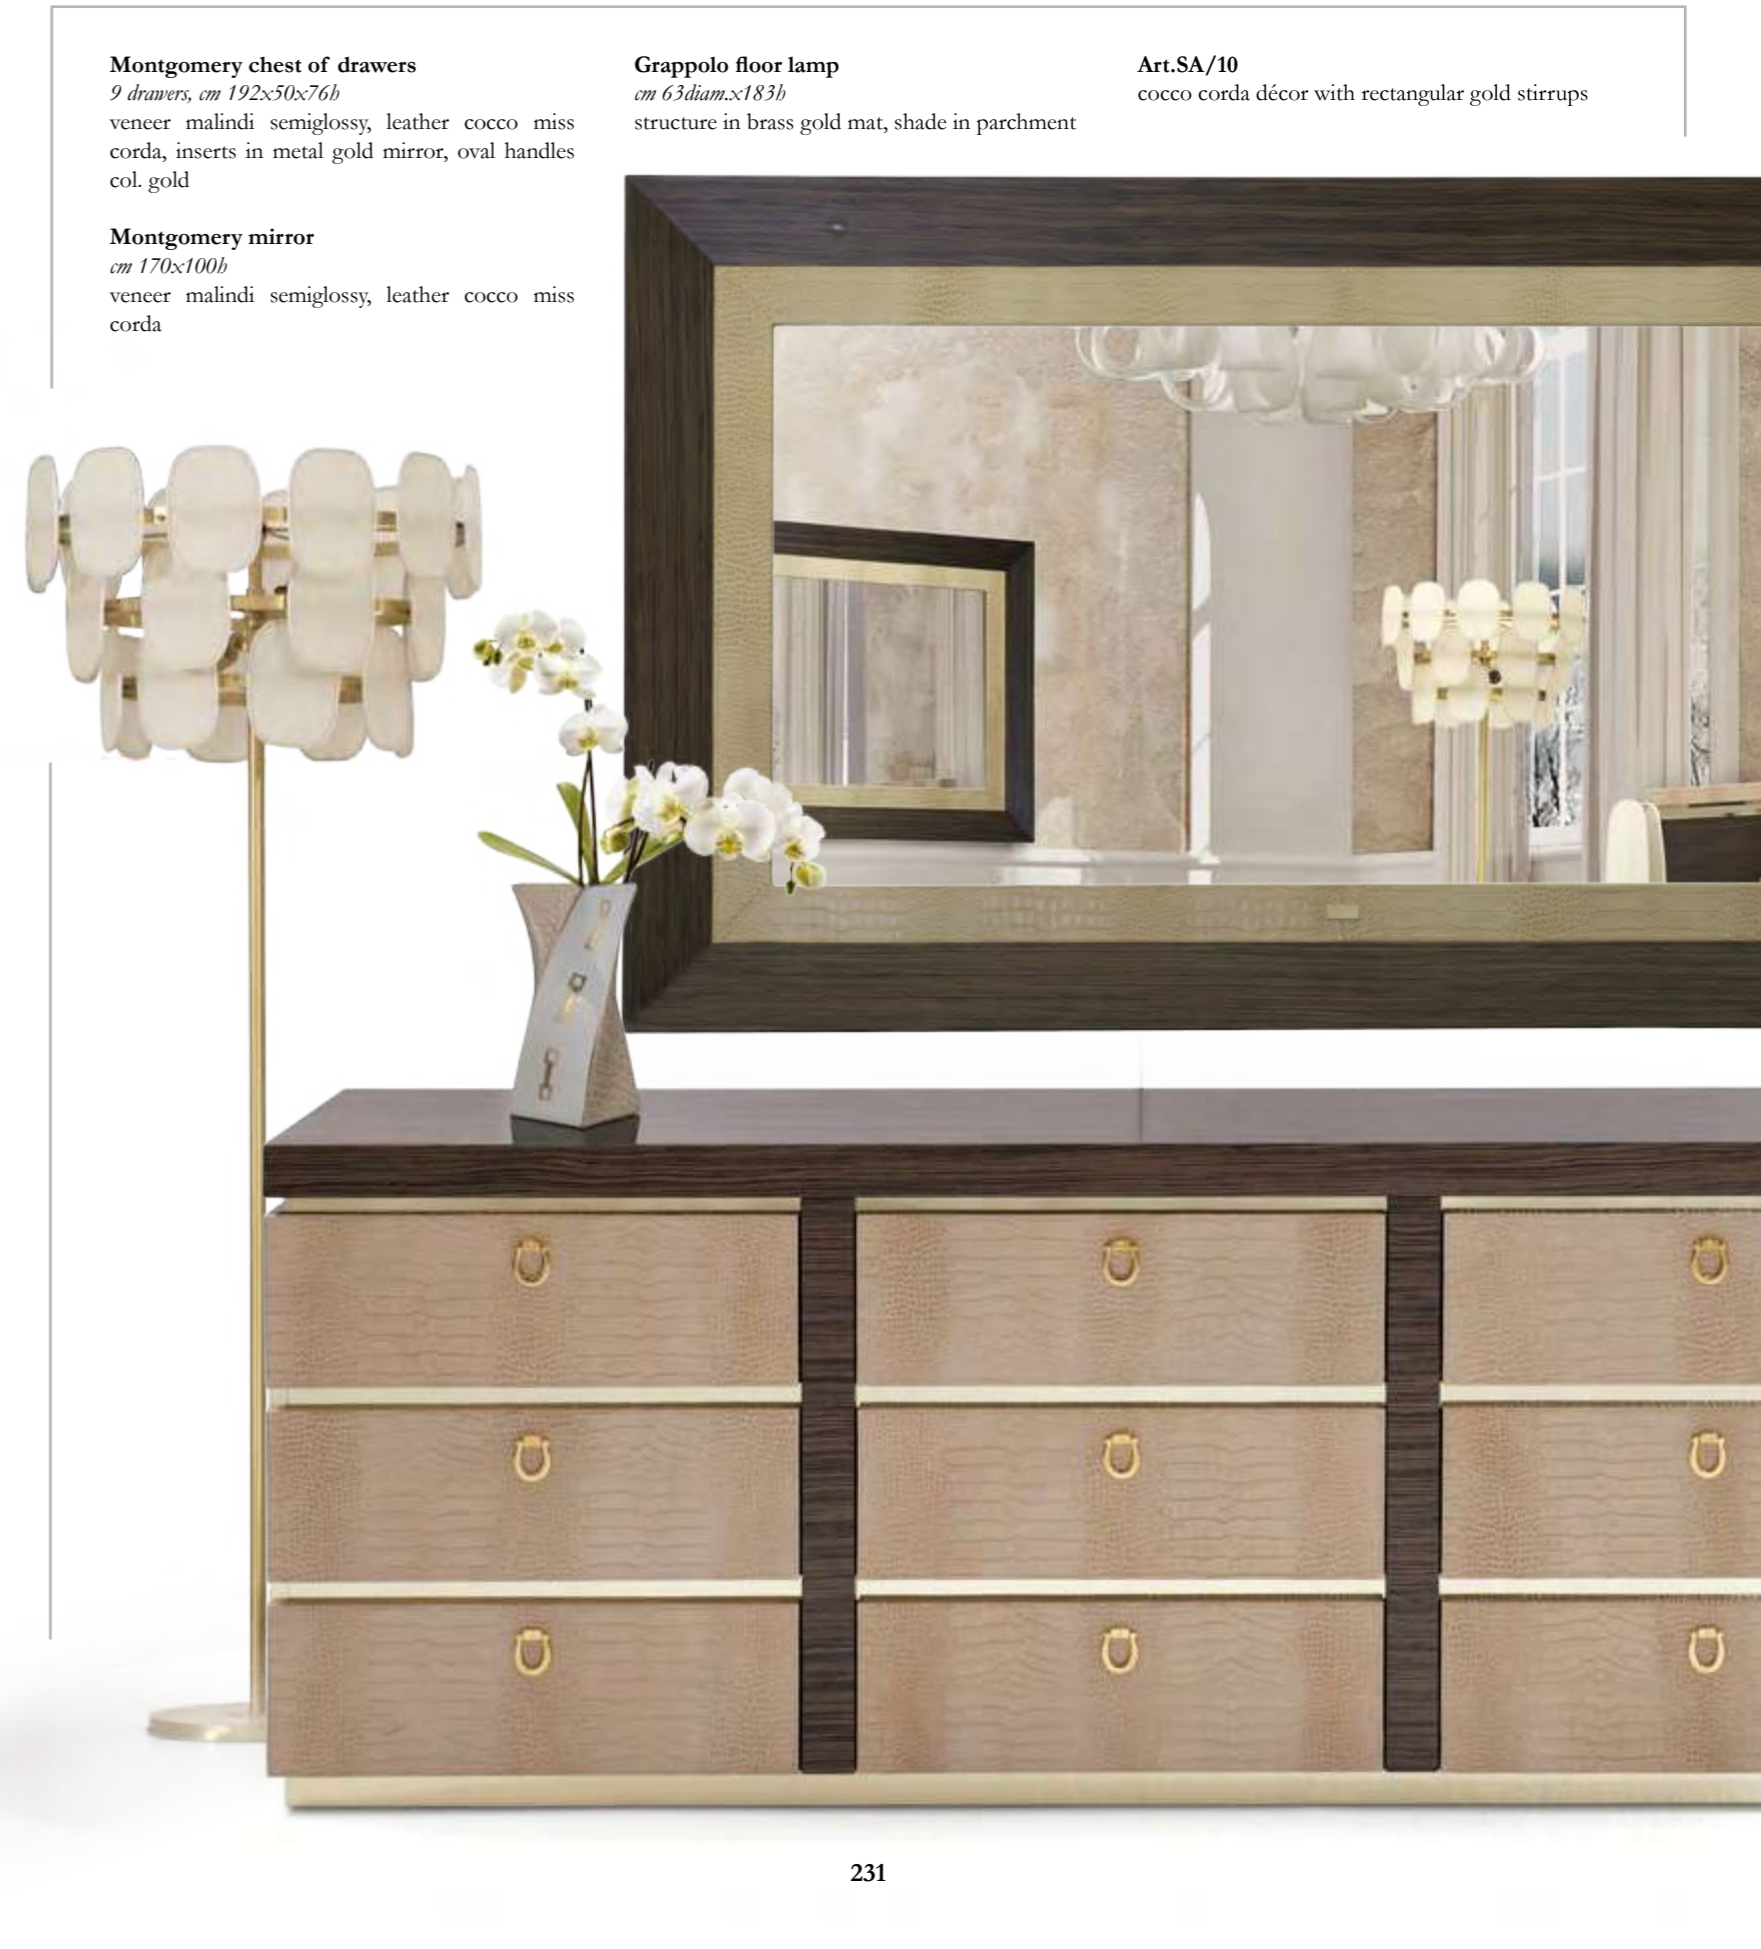

veneer malindi semiglossy, transparent glass encased on top, drawer in leather deer sand quilted, base metal gold mirror, oval handle col. gold

Vasari lamp

cm 25x12x68b

structure in brass gold mat, shade in parchment, inserts in leather cocco miss corda

Calista

Ceiling suspension

cm 118diam.x65b

40 lights

crystal col. Frosted

Milla chair

cm 69x62x75h

leather deer col. 214 clay, internal back quilted, external sides in leather cocco miss corda, brass feet, oval stirrup col. gold

Montgomery dressing cabinet

cm 172x50x76h

vener malindi semiglossy, leather cocco miss corda, central drawer organized for jewellery, inserts in metal gold mirror, oval handles col. gold

Montgomery chest of drawers

9 drawers, cm 192x50x76h

vener malindi semiglossy, leather cocco miss corda, inserts in metal gold mirror, oval handles col. gold

Montgomery mirror

cm 170x100h

vener malindi semiglossy, leather cocco miss corda