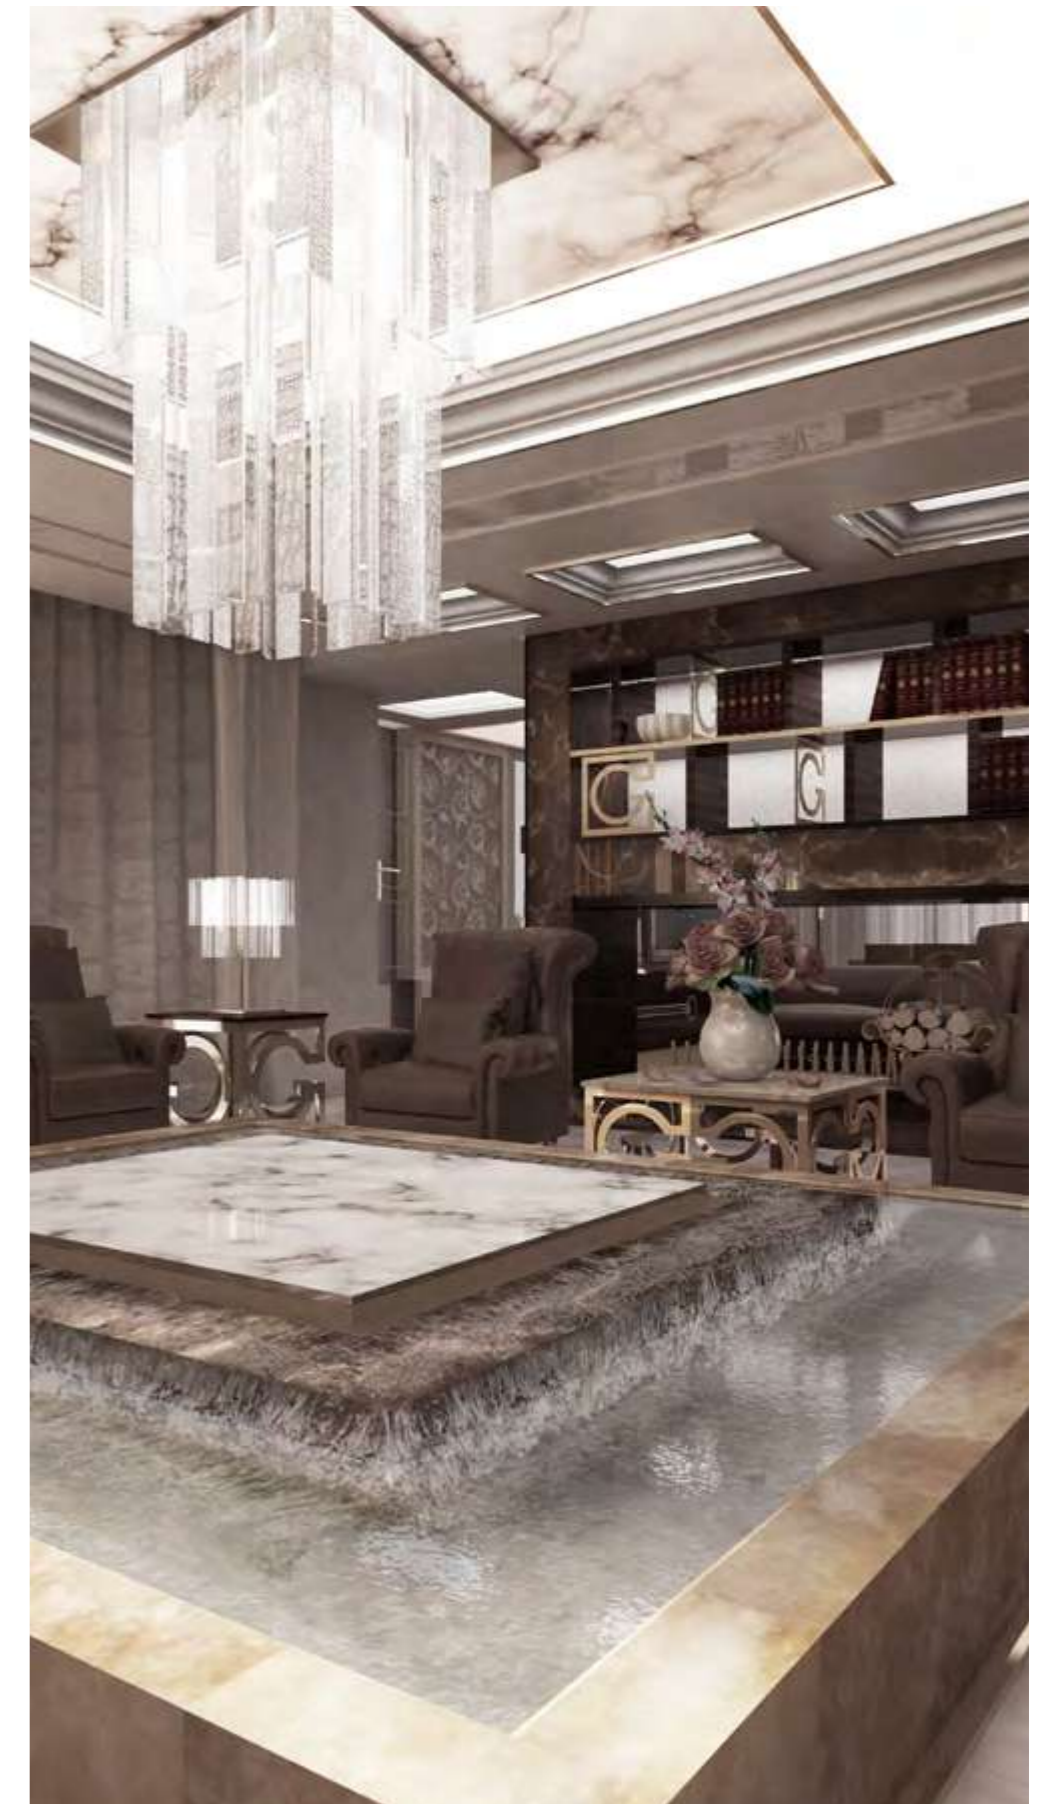

2D VISUALS - LIVING ROOM

- | | | |
|----------------------|---------------------------------|-----------------------------|
| A_PENDANT LAMP | 01_ Mirror | 23_ Venetian Plaster |
| B_CASSETTONI CEILING | 02_ Satin Crystal | 30_ Printed Silk PANEL |
| C_FIREPLACE | 03_ Brass FRAME | 31_ Organza Silk TENT |
| | 11_ Bronze Onix Marble | 51_ Deer Sand LEATHER PANEL |
| | 12_ Carrara Marble "White Snow" | 52_ Deer Ice LEATHER PANEL |