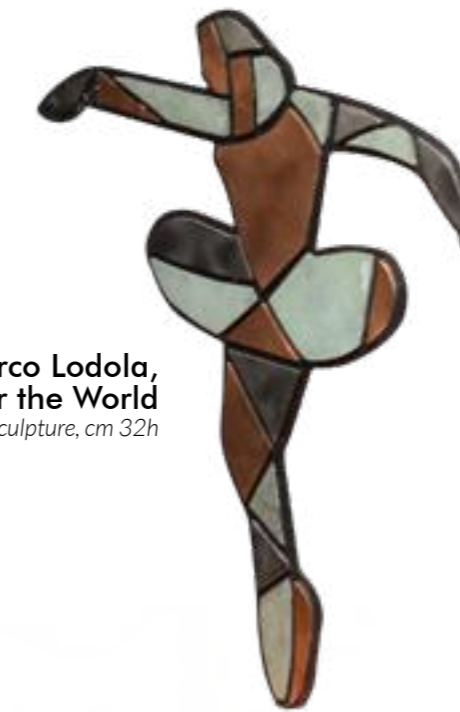

Marco Lodola, Woman in the Nigger the World
Sculpture, cm 32h