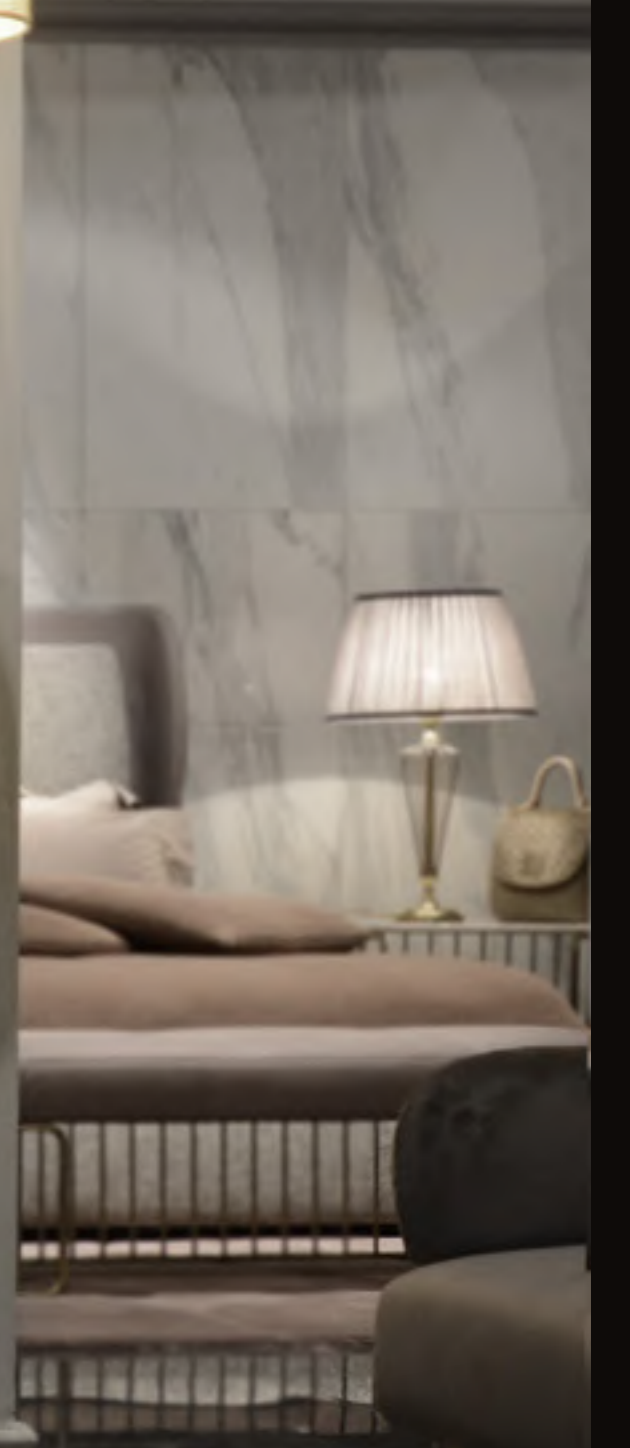

Spring

Floor lamp, cm 50x180h
Metal structure gold glossy.