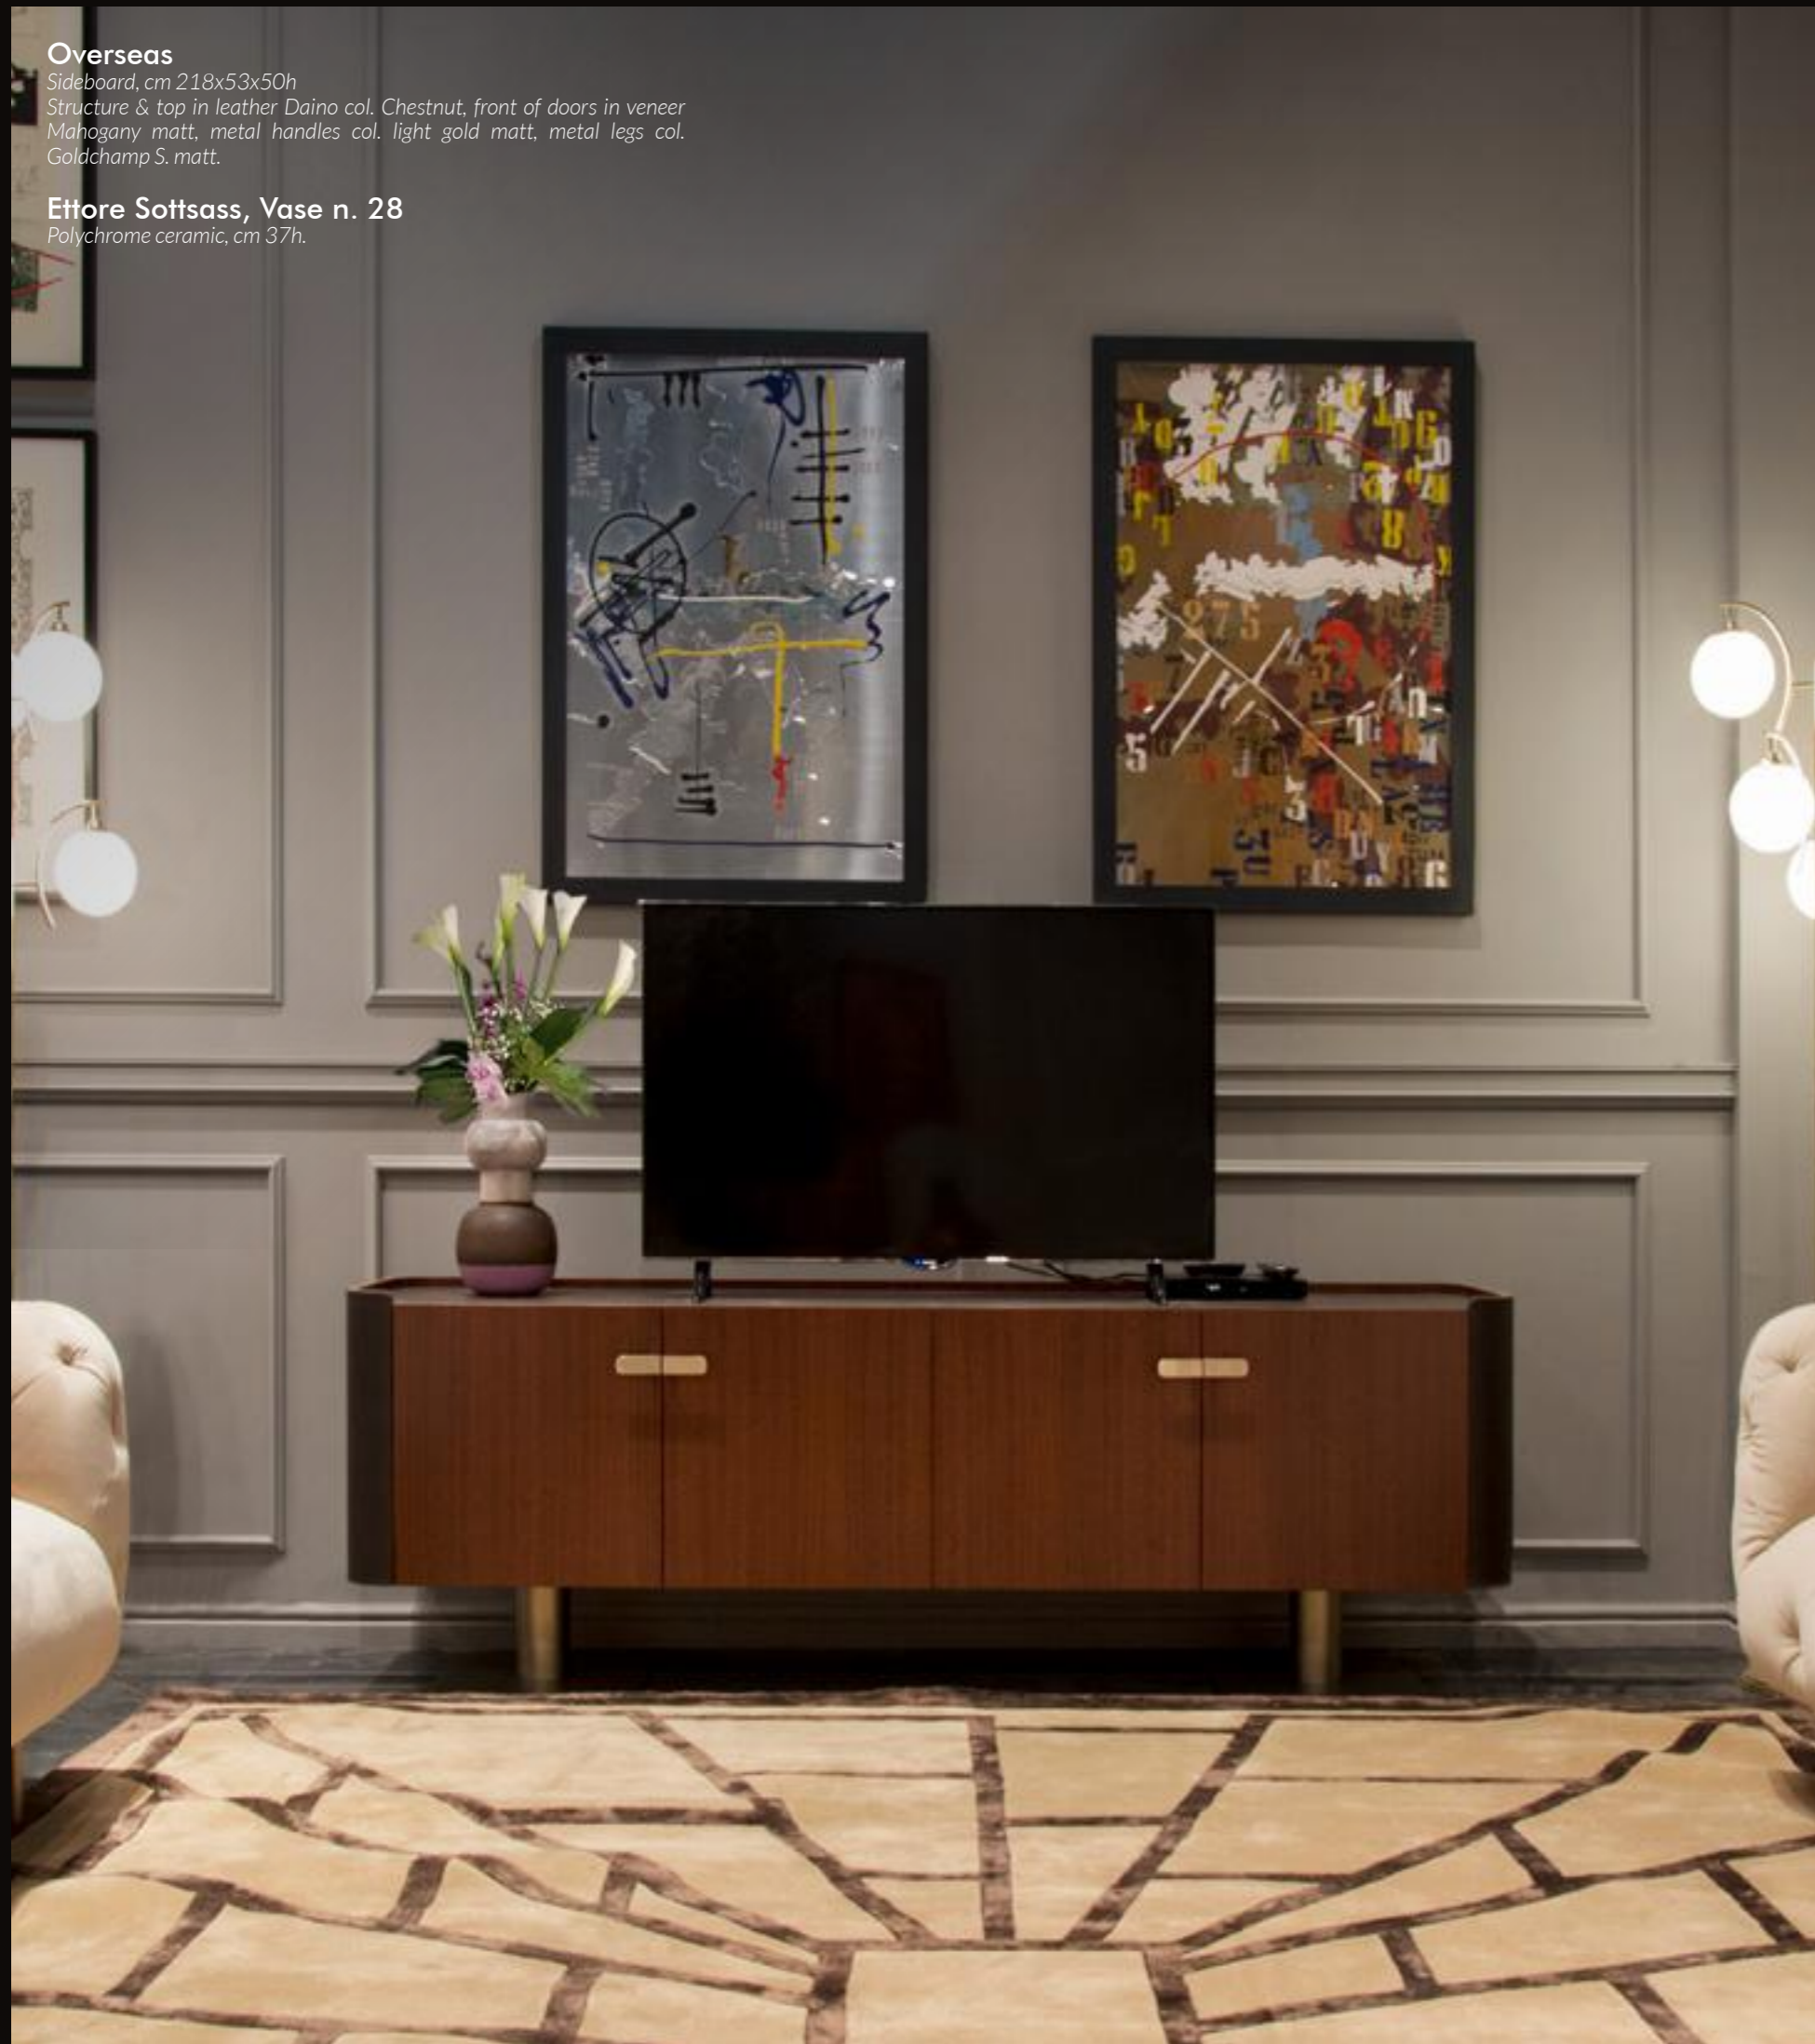

Overseas

Sideboard, cm 218x53x50h
Structure & top in leather Daino col. Chestnut, front of doors in veneer
Mahogany matt, metal handles col. light gold matt, metal legs col.
Goldchamp S. matt.

Ettore Sottsass, Vase n. 28

Polychrome ceramic, cm 37h.