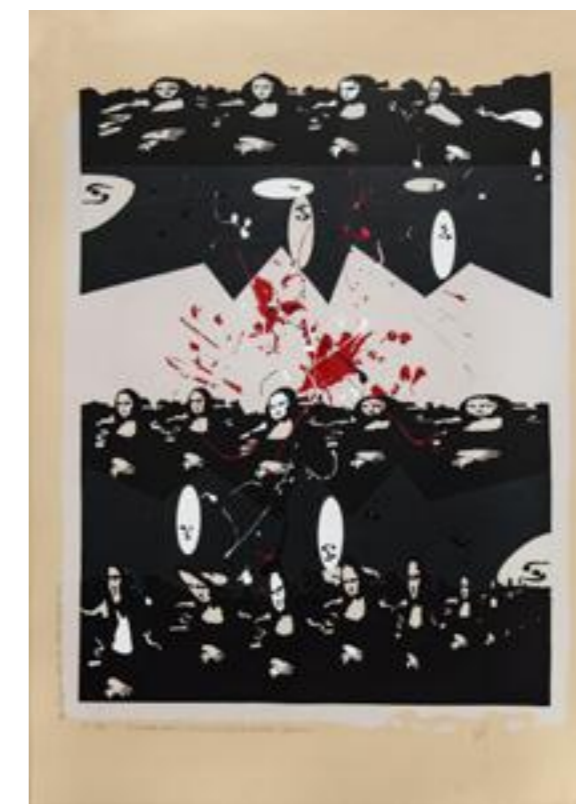

Franco Fossi
"Sequenza - intensificata di mescola "primordiale duplicato"
Mixed technique on cardboard
Year 1982, cm 72,5x101