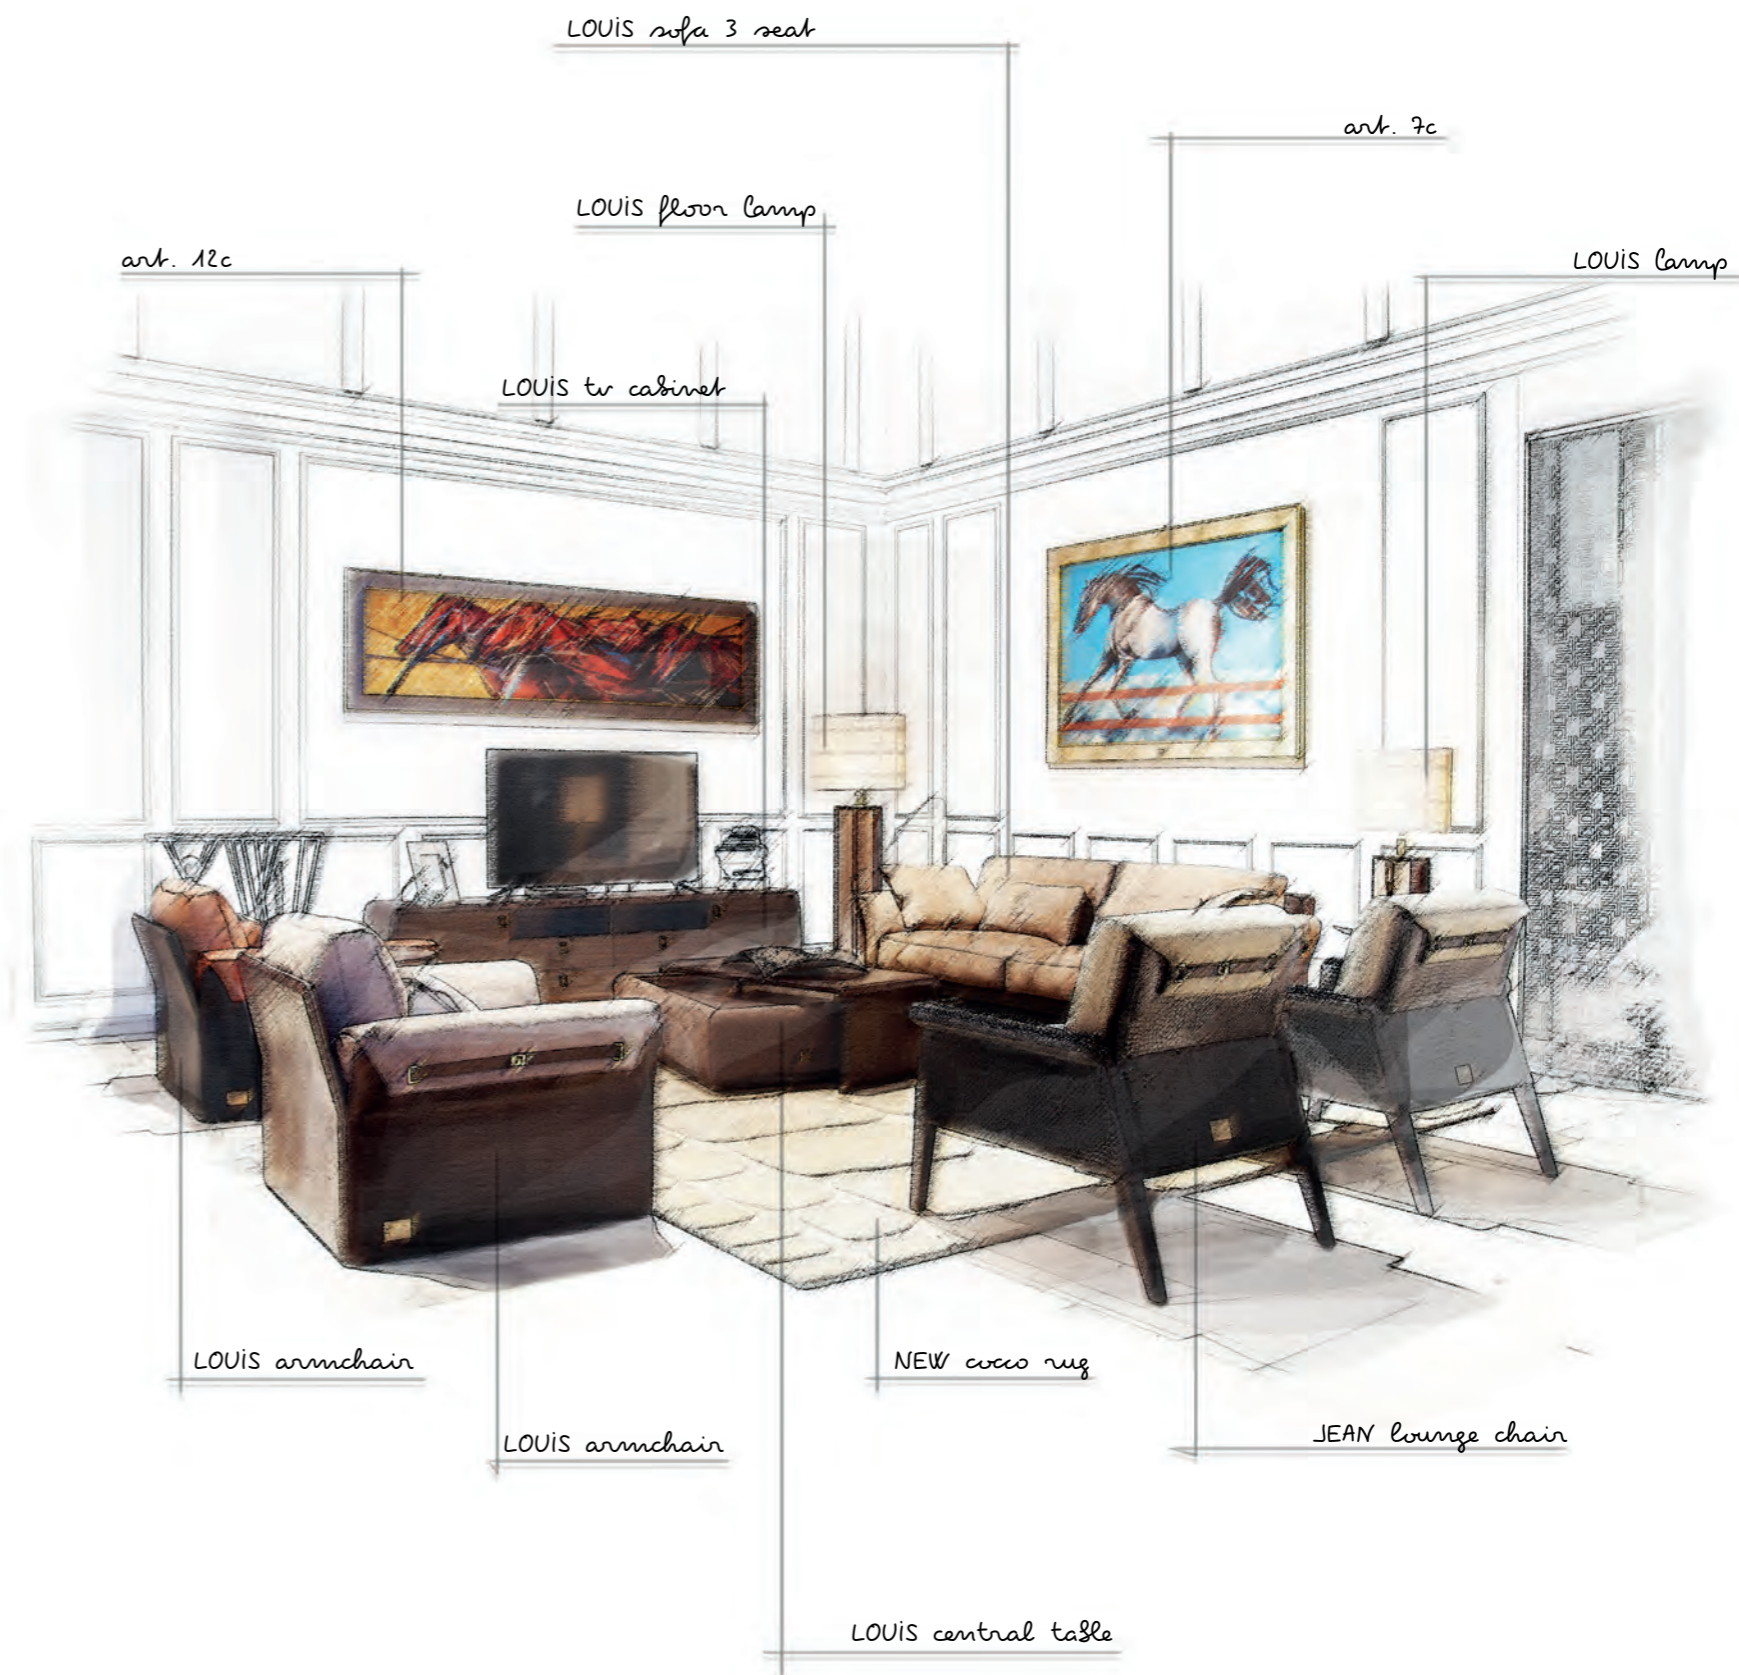

Louis livingroom