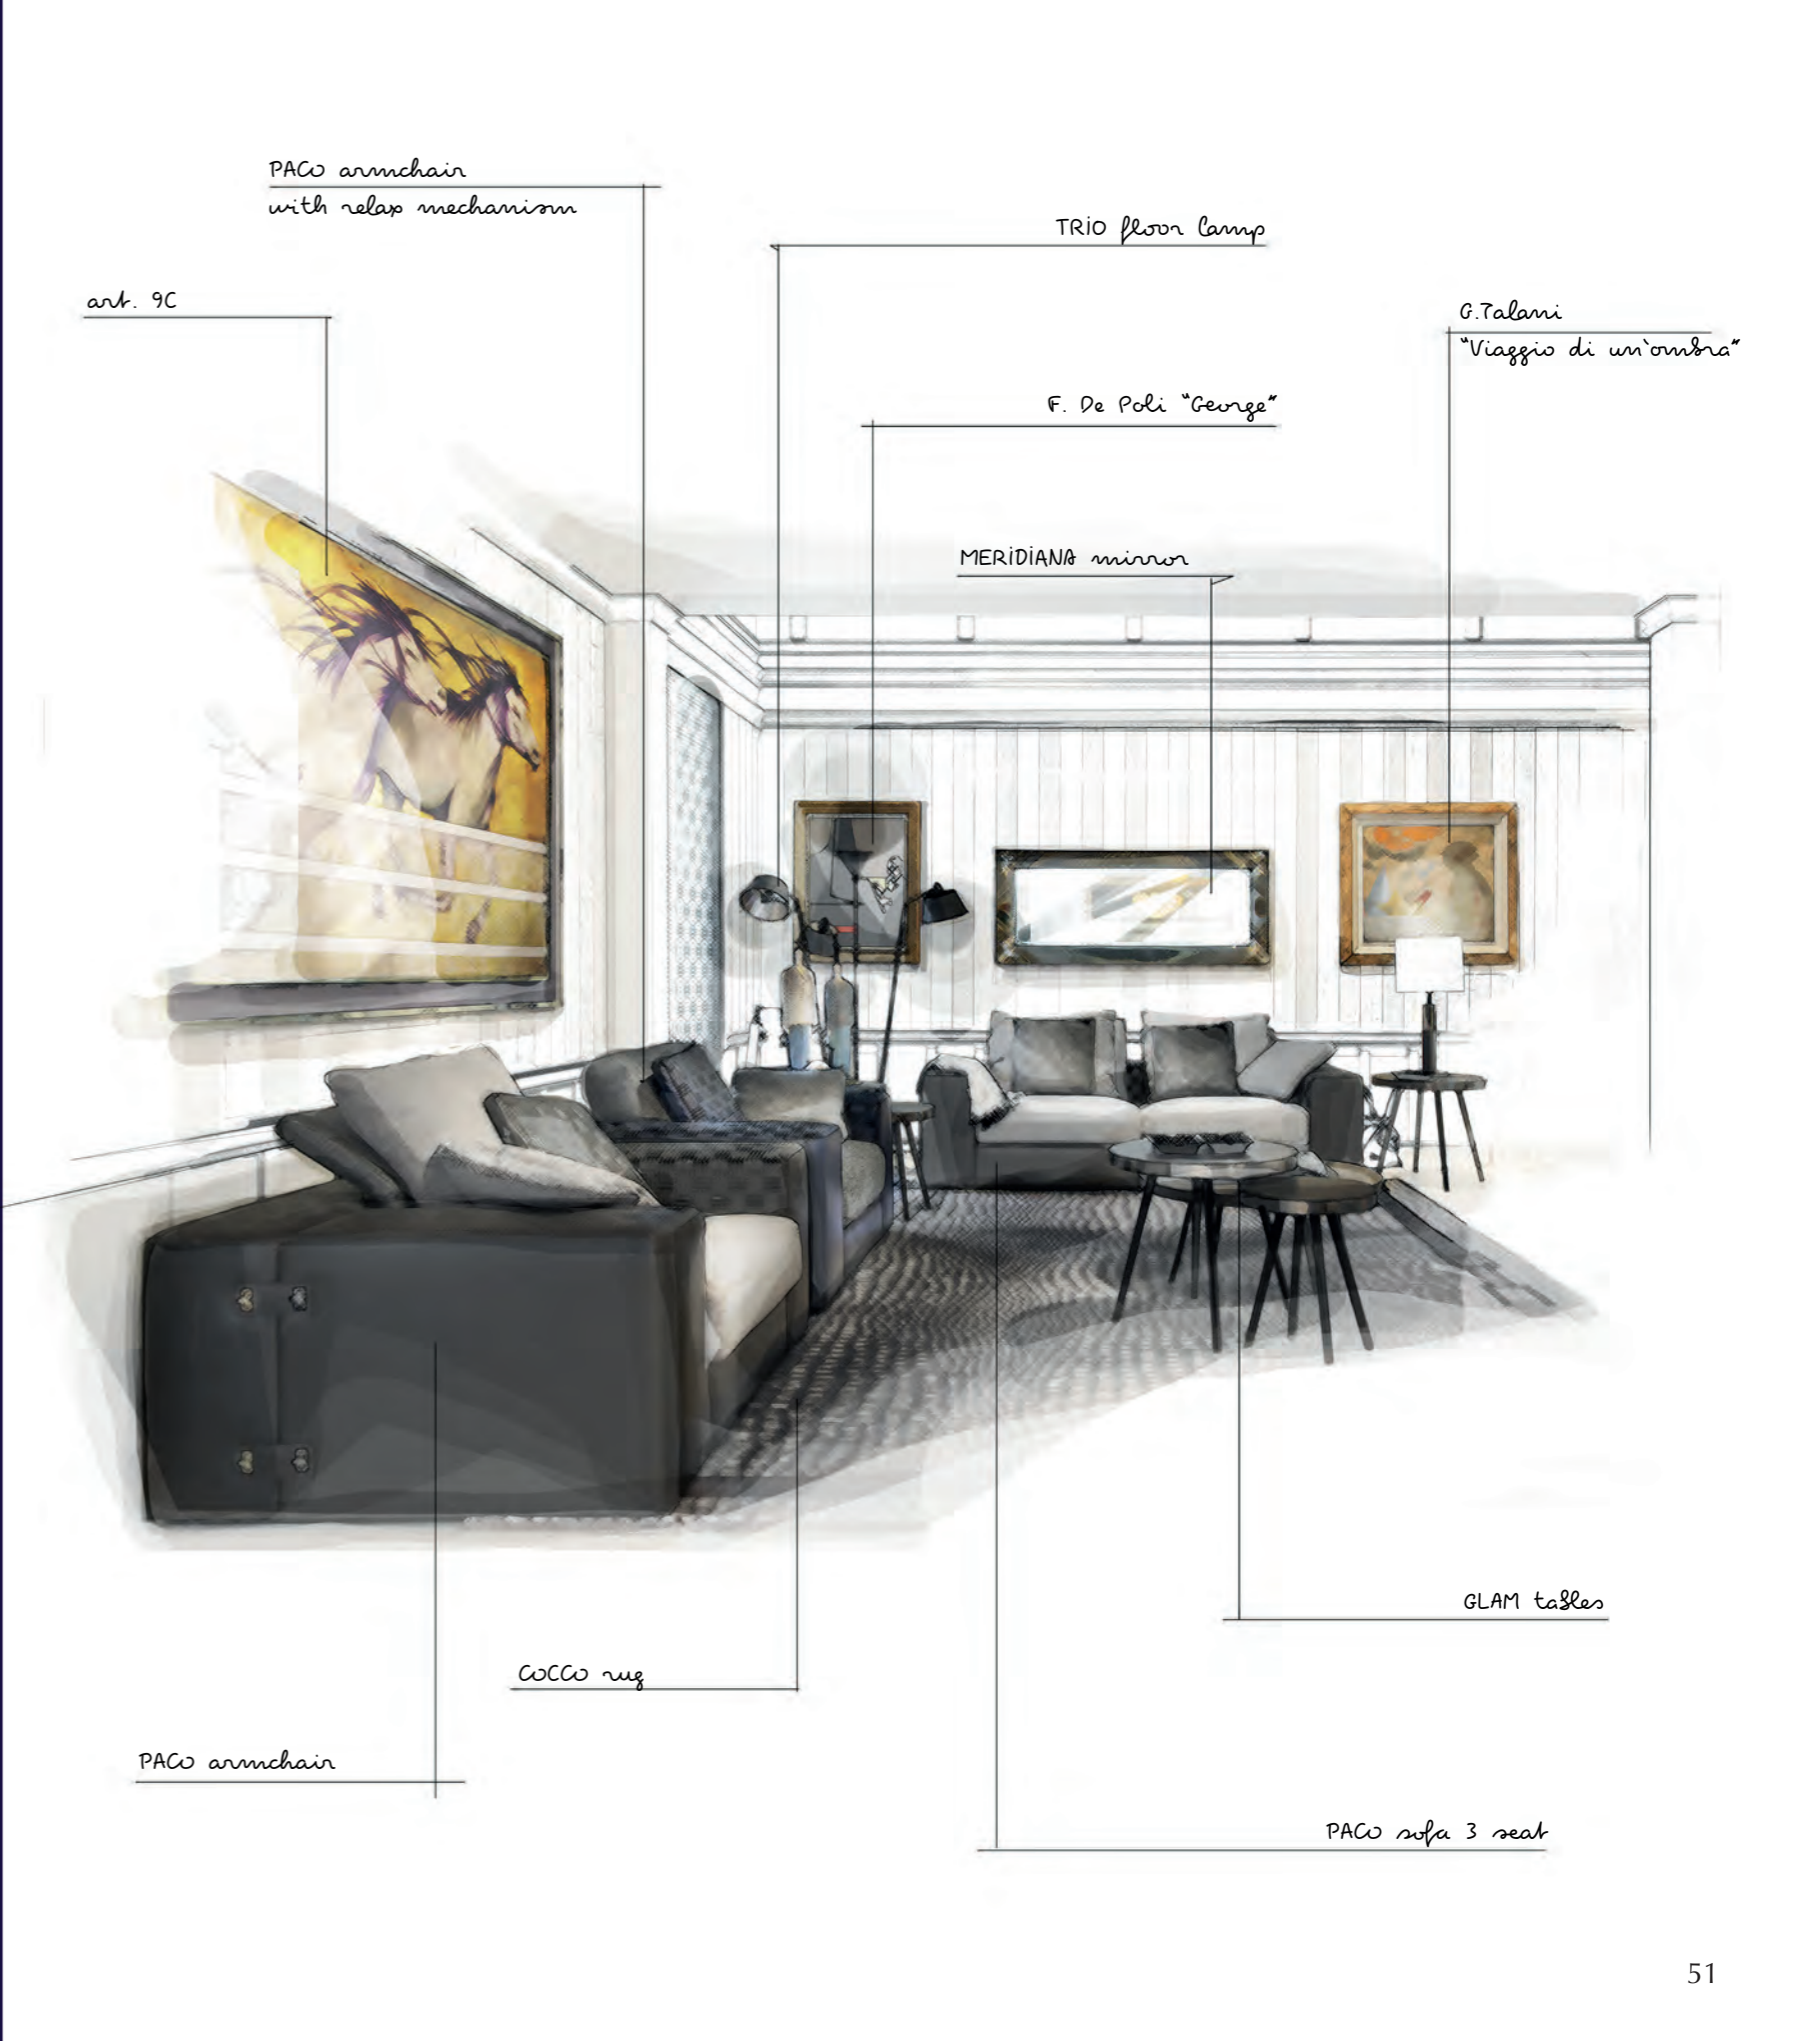

ART. 5C

cm 172x123h

- ORIGINAL PAINTING
- by Paolo Gucci (unique piece)

CANTO PER TE

cm 75x105h

- Author: Giuliano Grittini
- unique piece on canvas

*Paco
livingroom*

PACO armchair
with relax mechanism