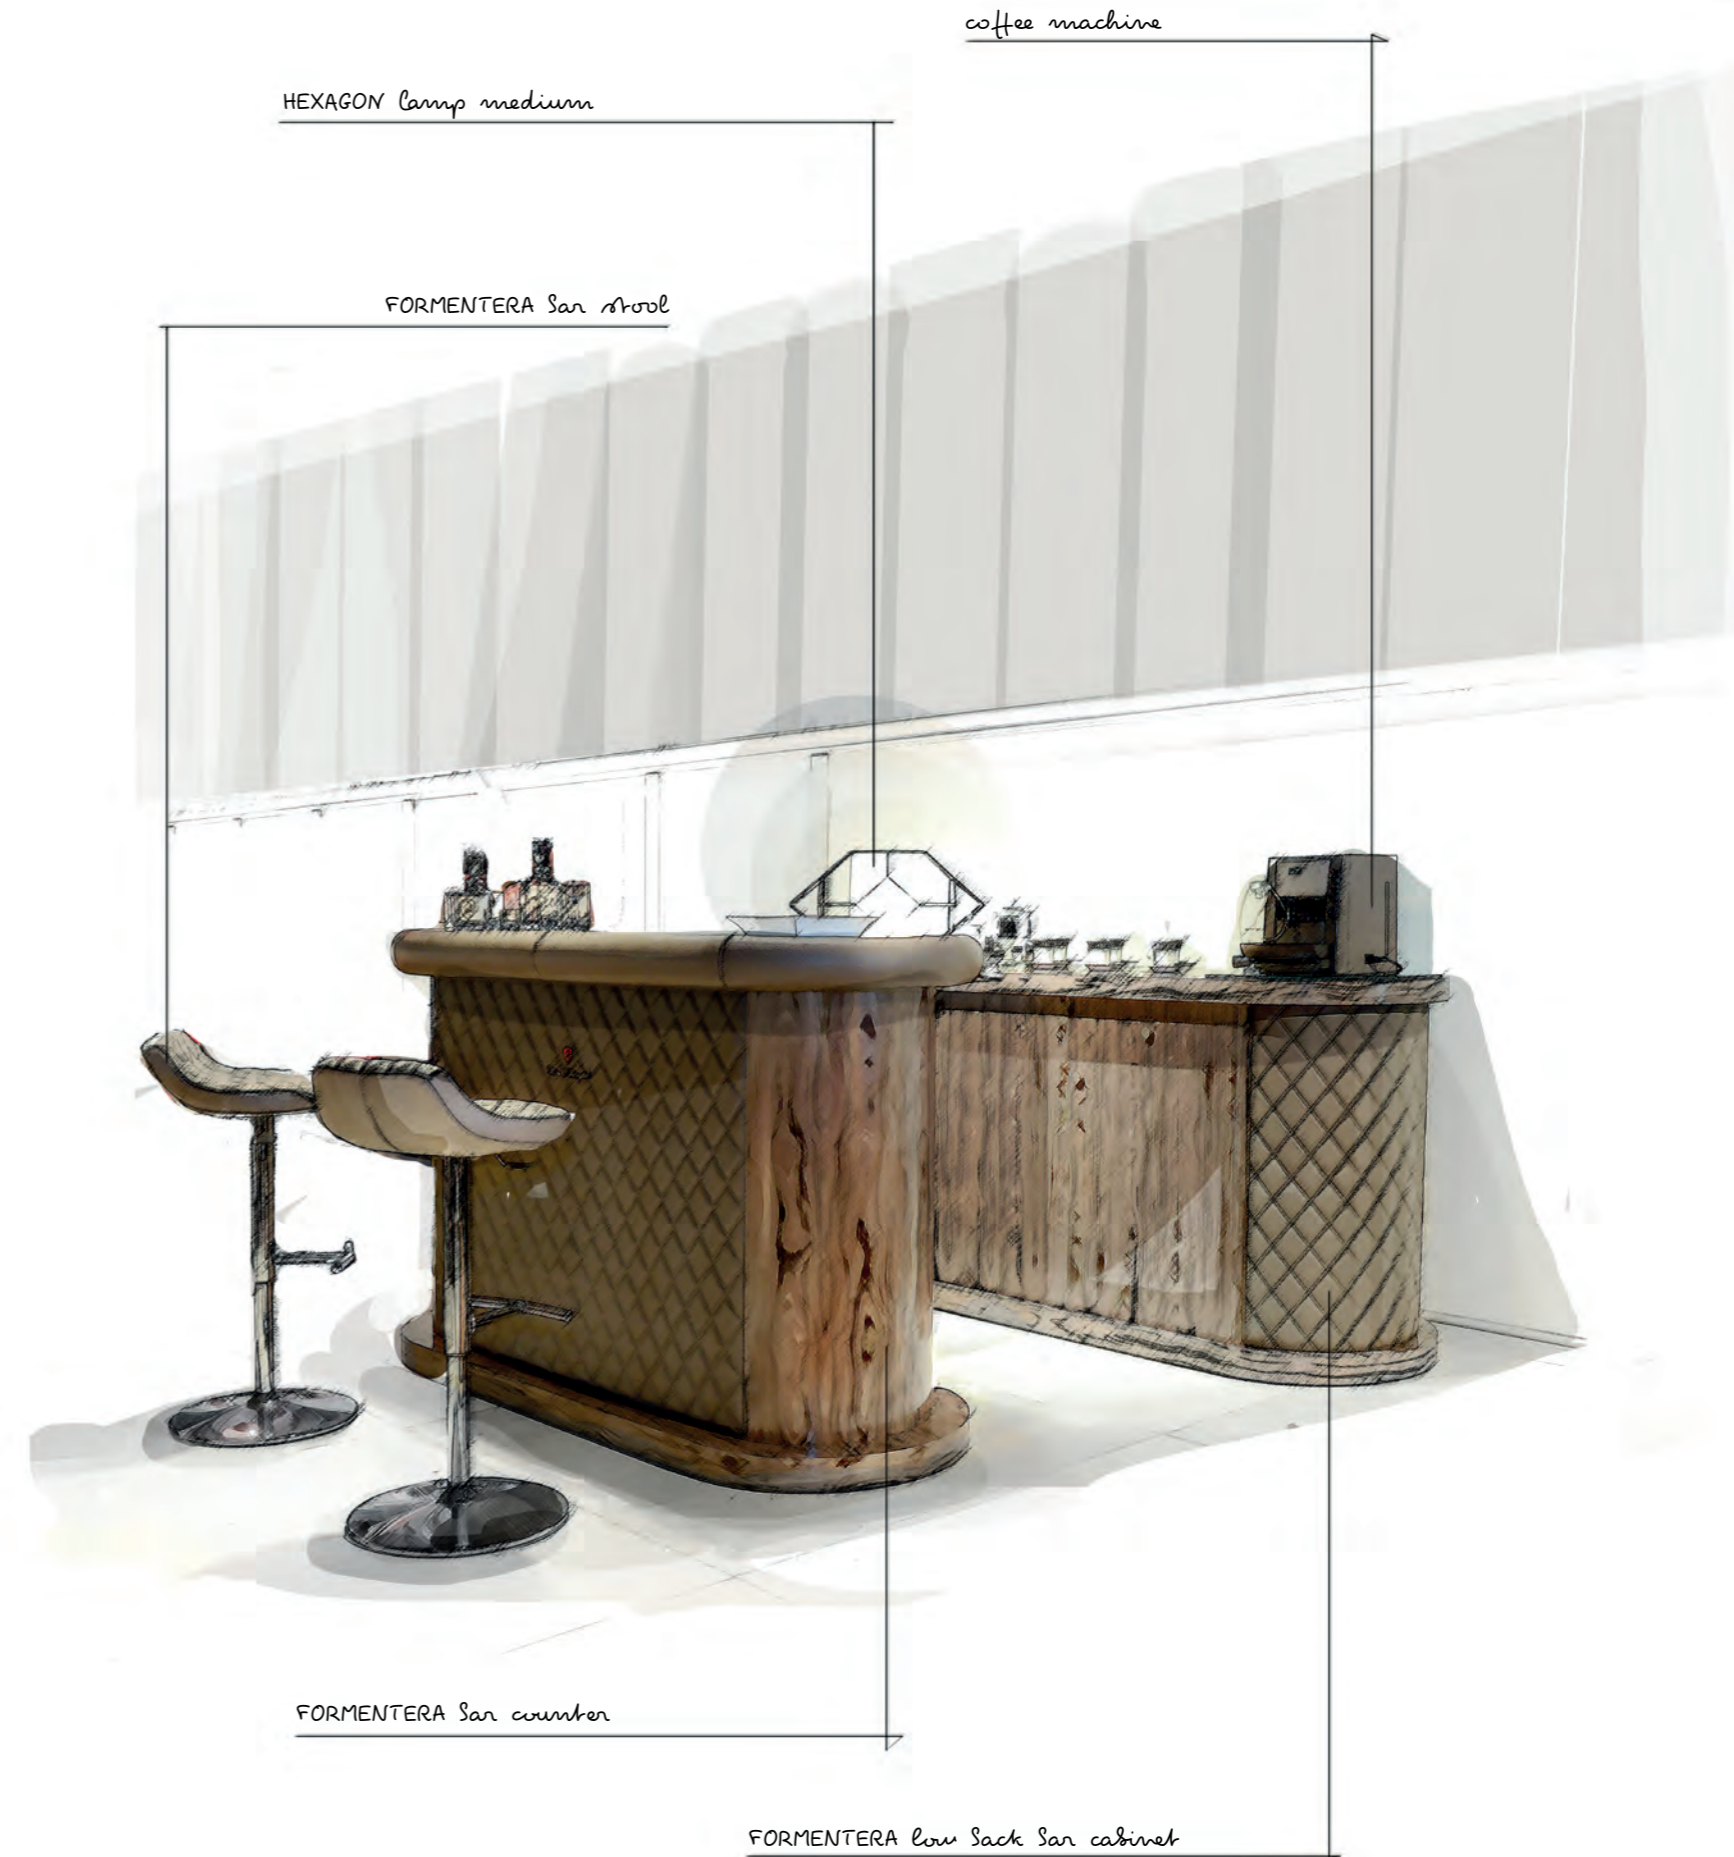

FORMENTERA low back bar cabinet