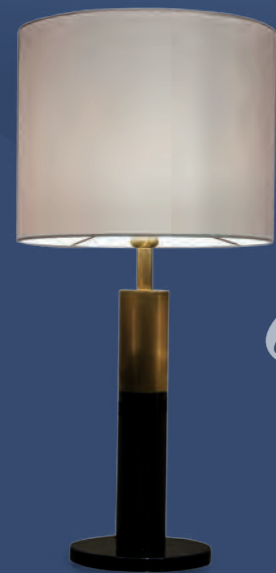

Muzio Lux livingroom