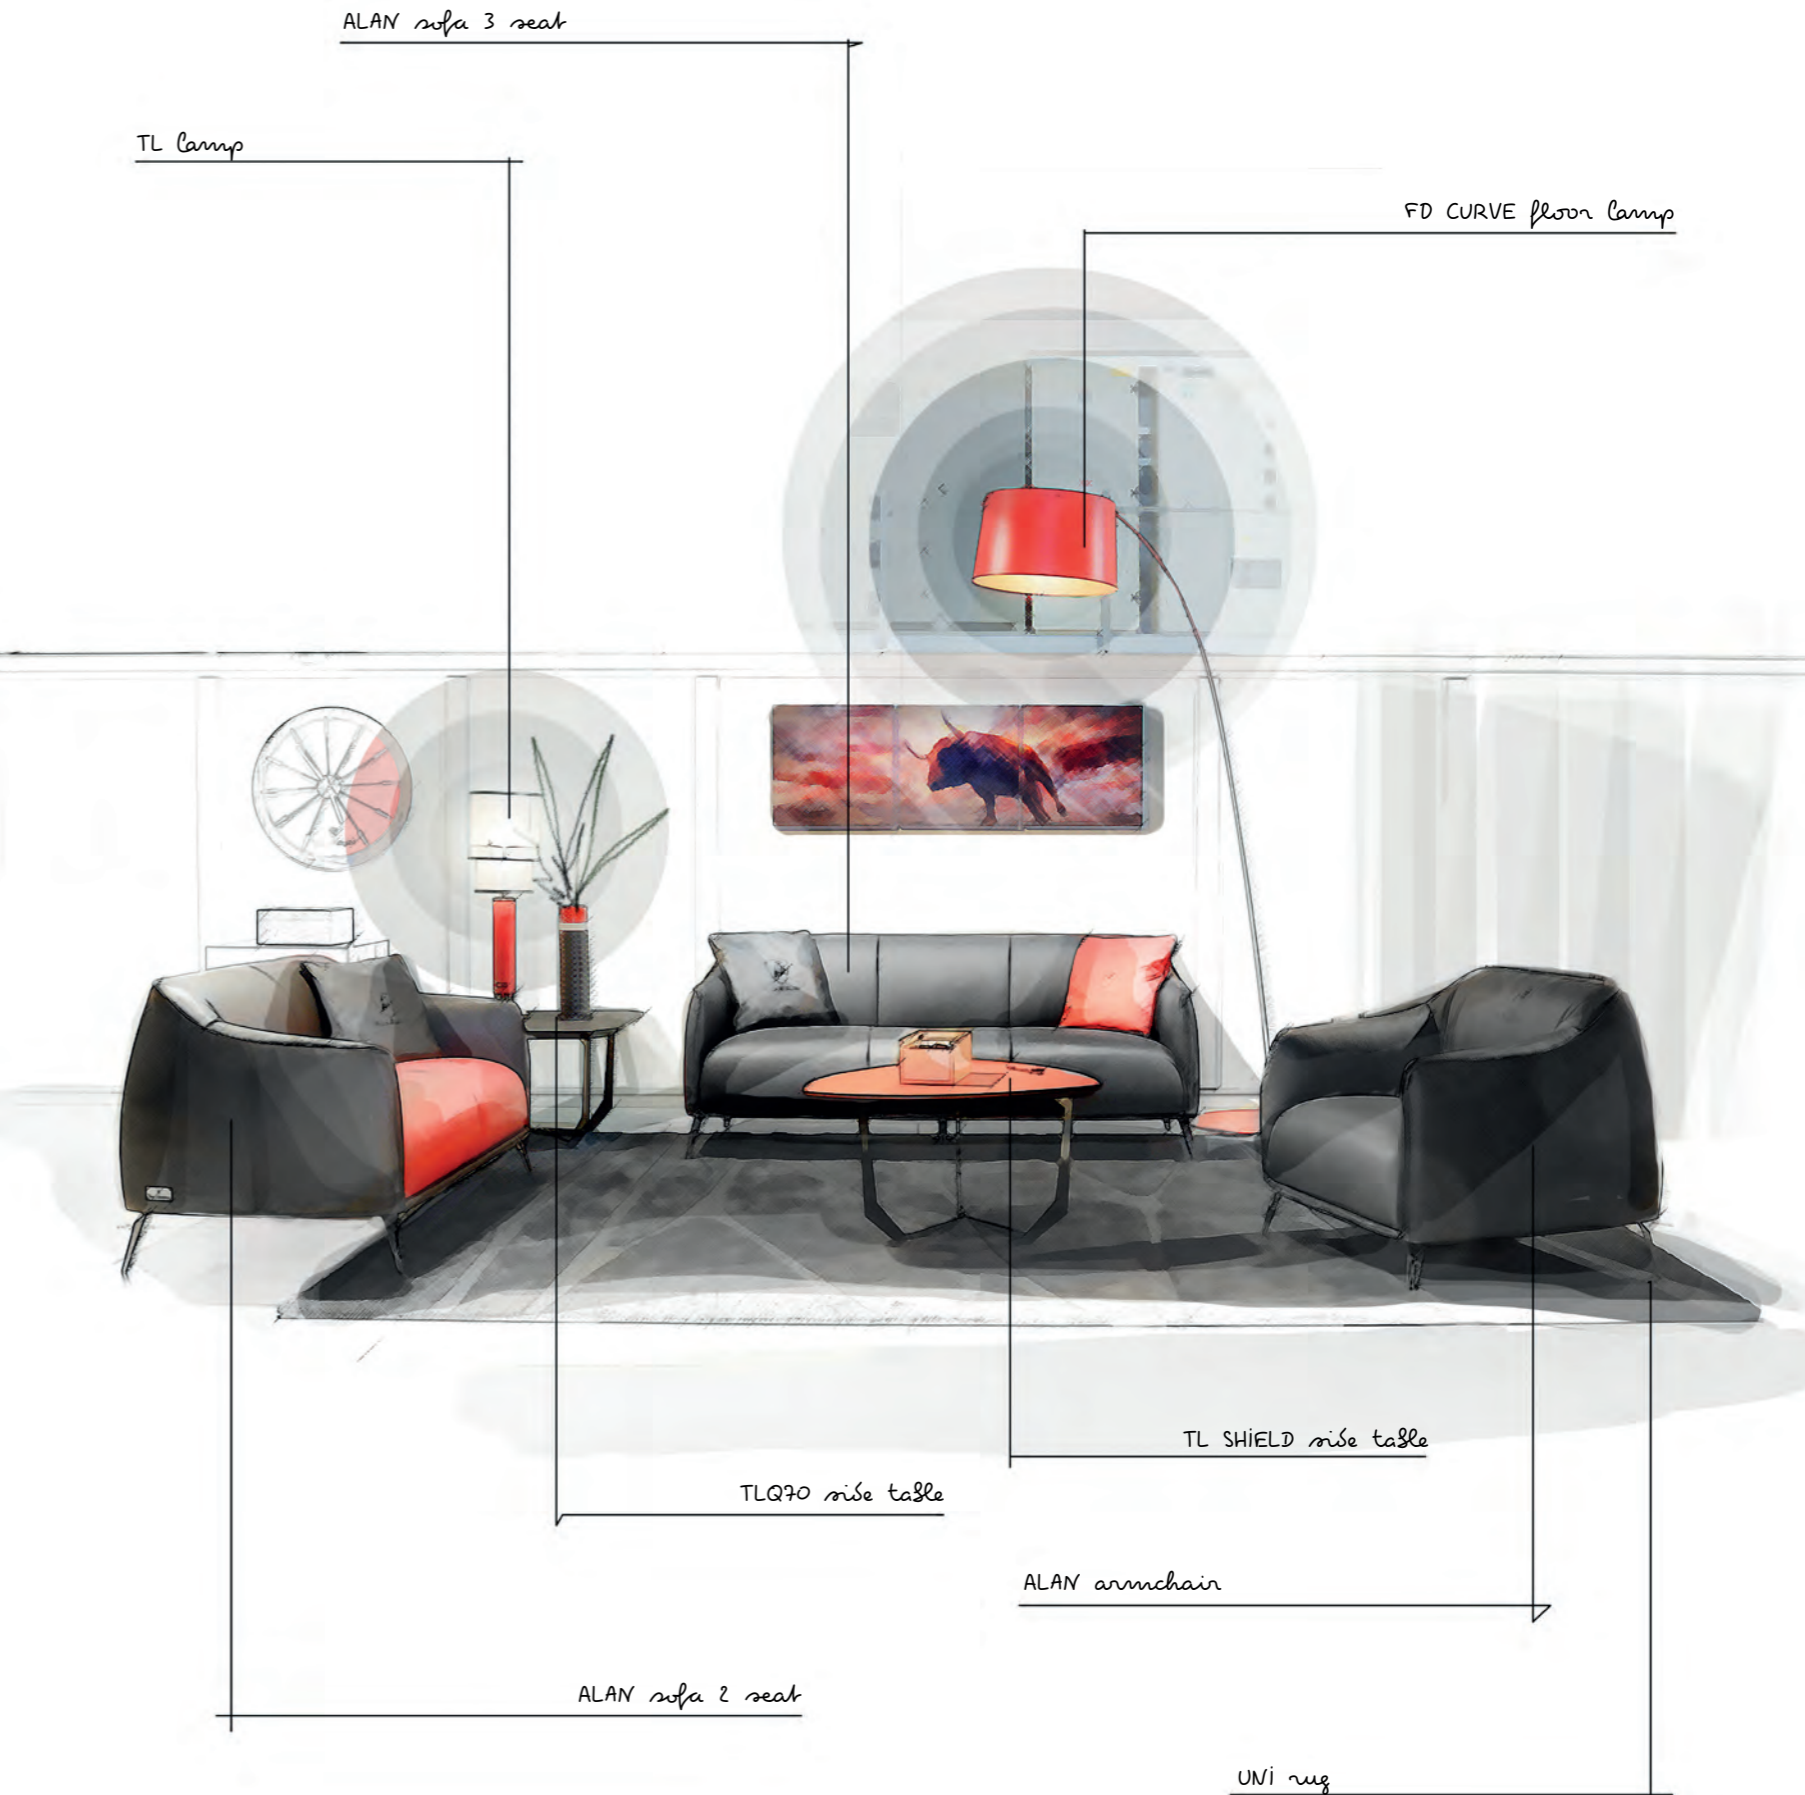

Alan

livingroom