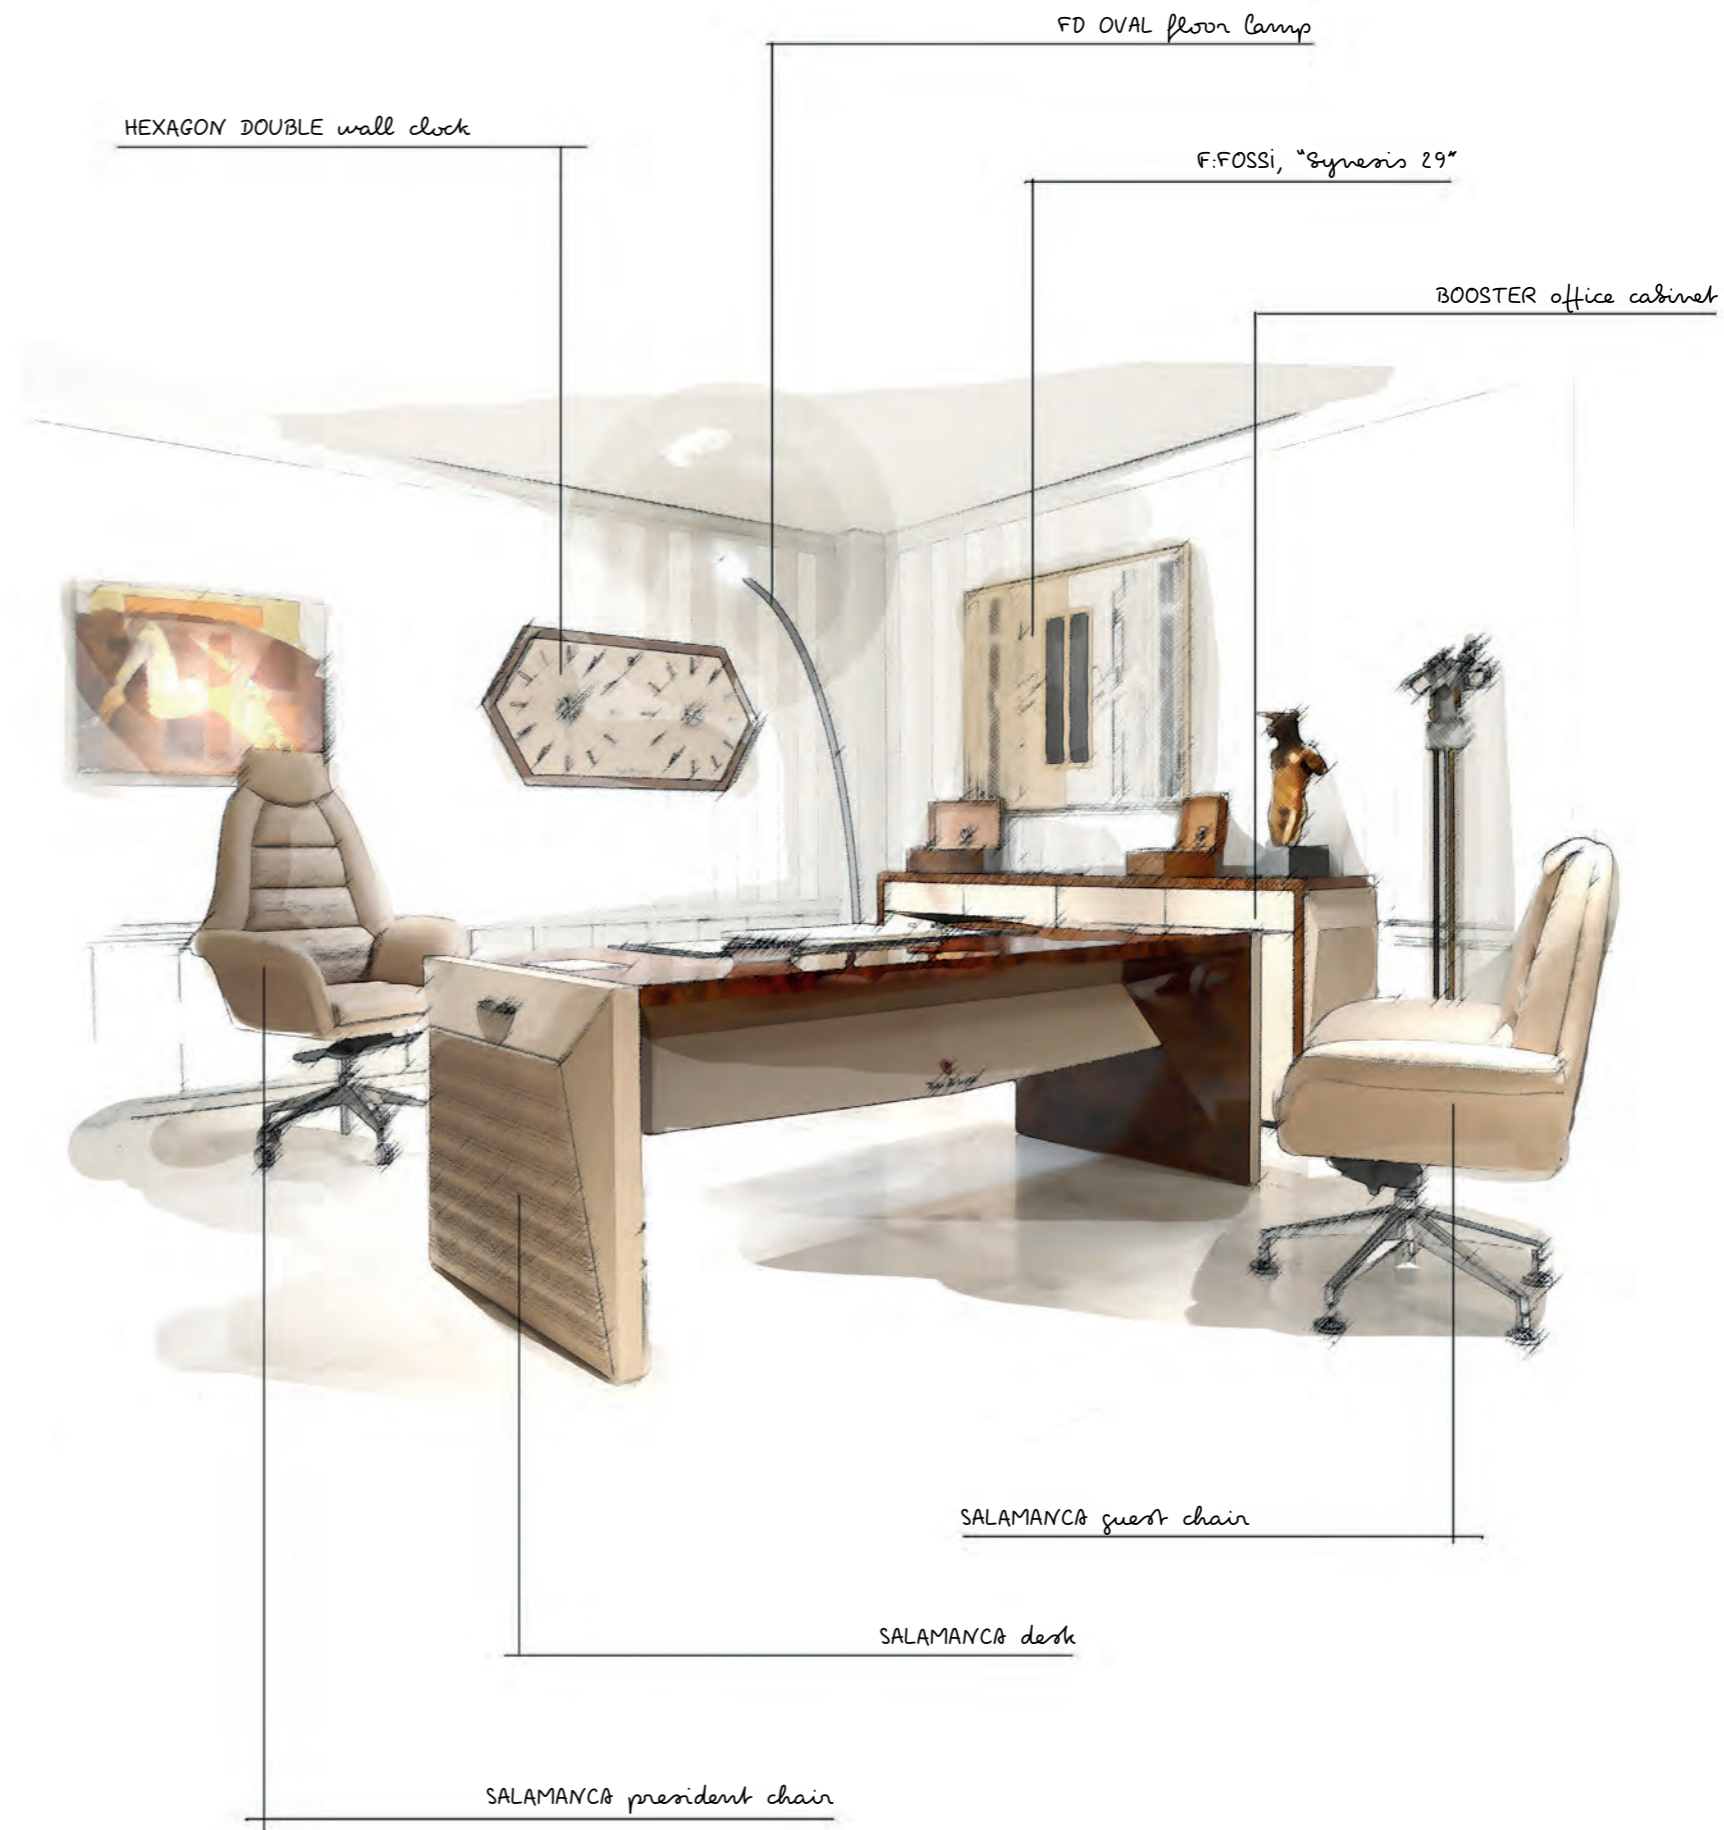

Salamanca *office*

Booster

office cabinet
cm 250x50x90h

- leather Skin Sand on sides & frontal parts
- top in veneer elm glossy
- black inserts
- printed bull logo on sides

Desk & Chairs

SALAMANCA desk, cm 230x100x77h