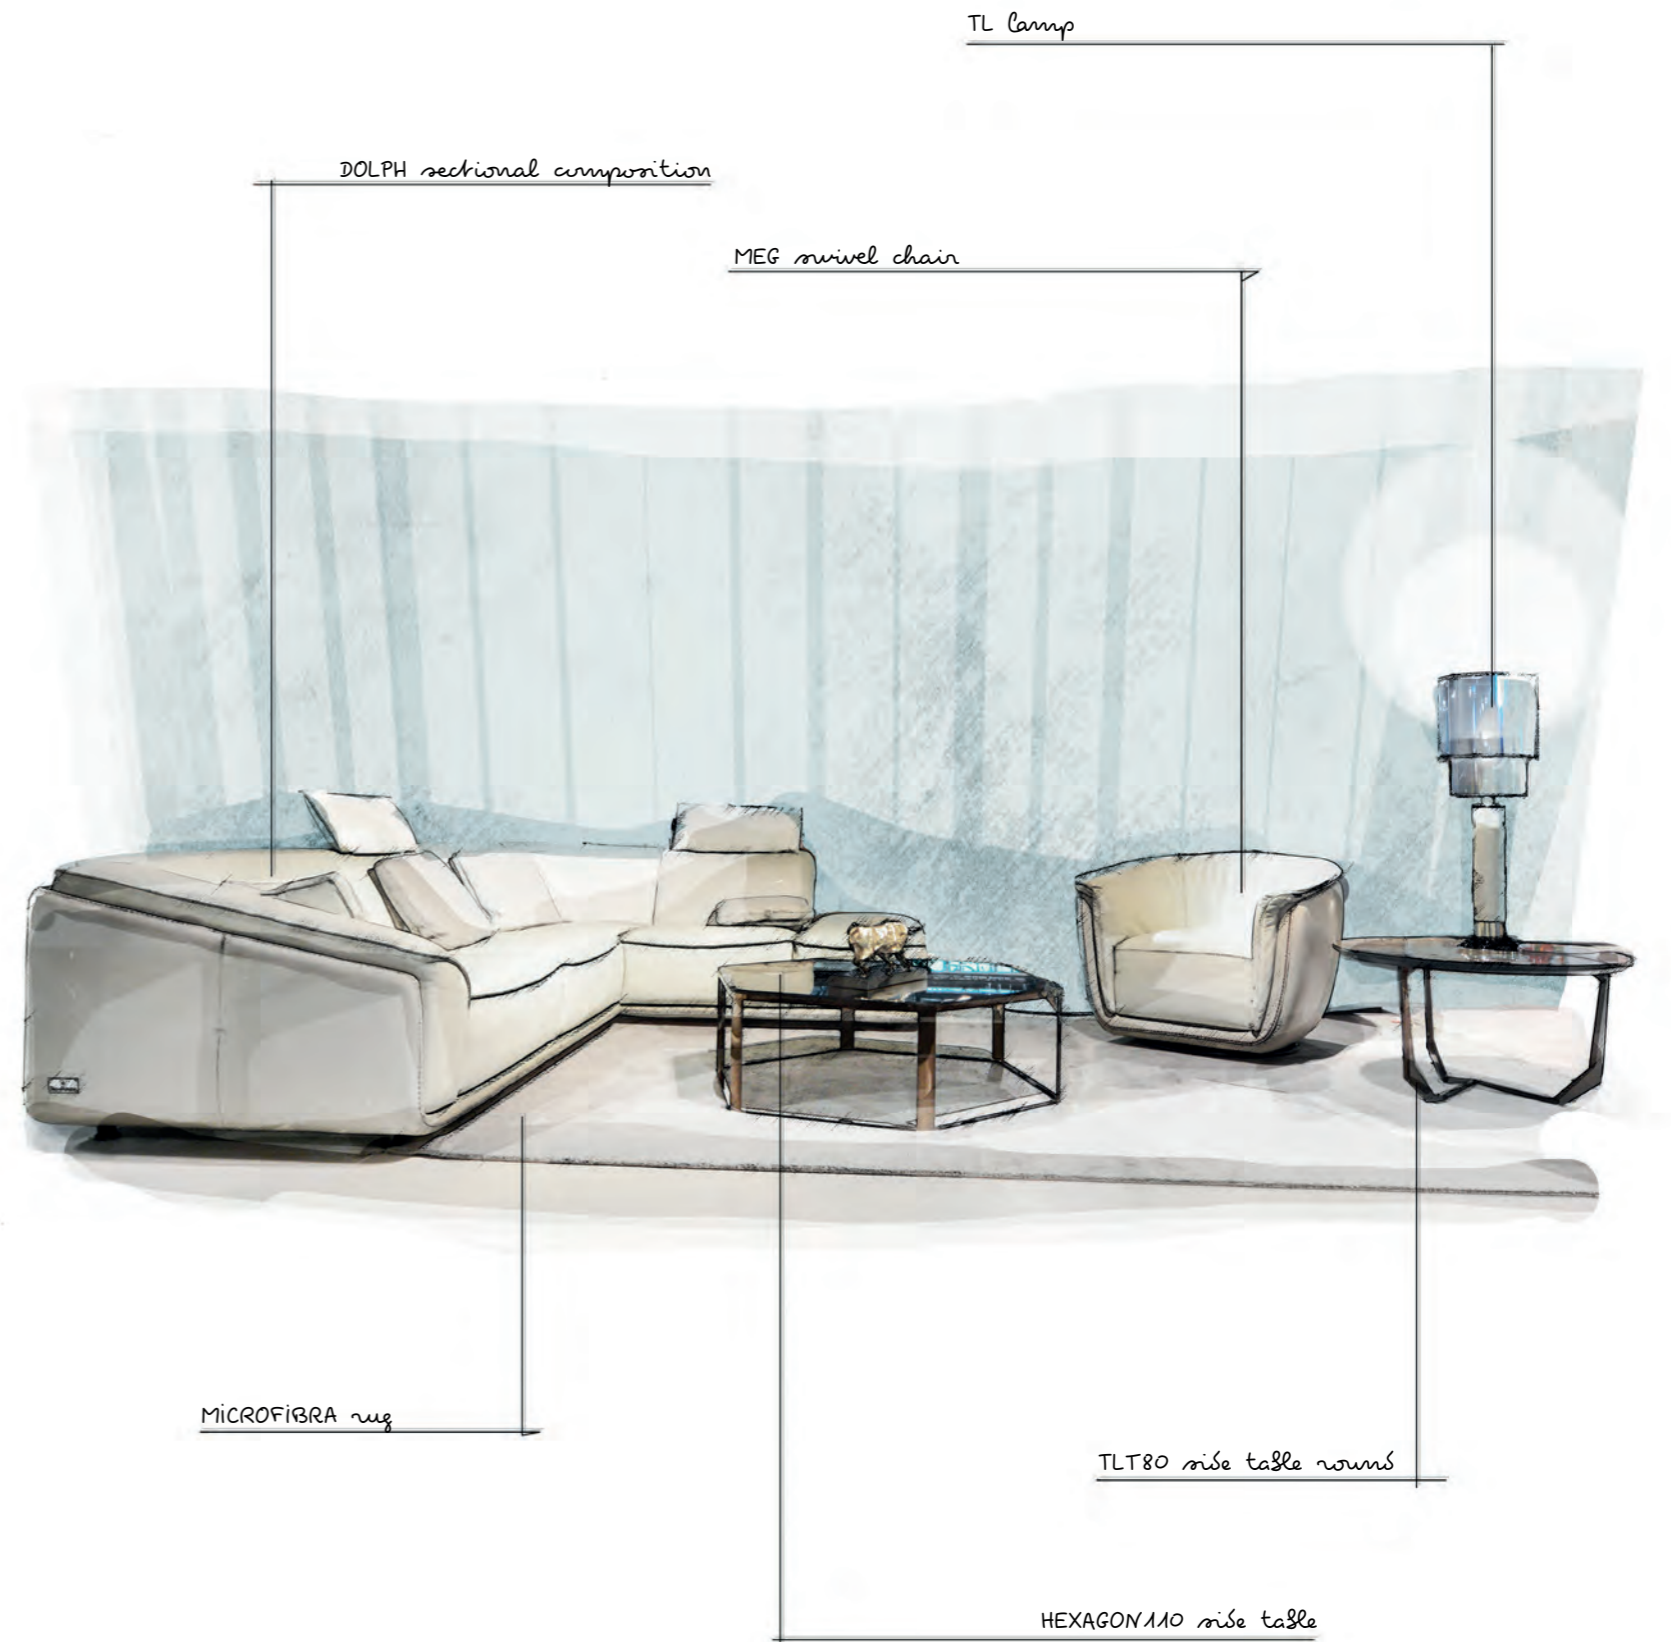

Lightings

FD OVAL Floor lamp

cm 48x228x208h

- metal base
- carbon
- led lights

Dolph

livingroom

Dolph

Dolph