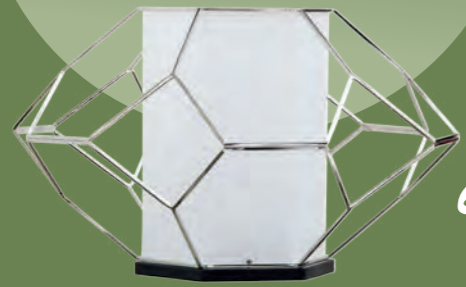

HEXAGON, Wall clock

cm 84x73h

- border in leather Diamante col. grey
- centre in veneer V005 glossy
- TL metal logo col. nickel with red shield

HEXAGON, Wall clock

cm 84x73h

- border in leather Vogue col. 6027 heavy
- centre in veneer V005 glossy
- TL metal logo col. nickel with red shield