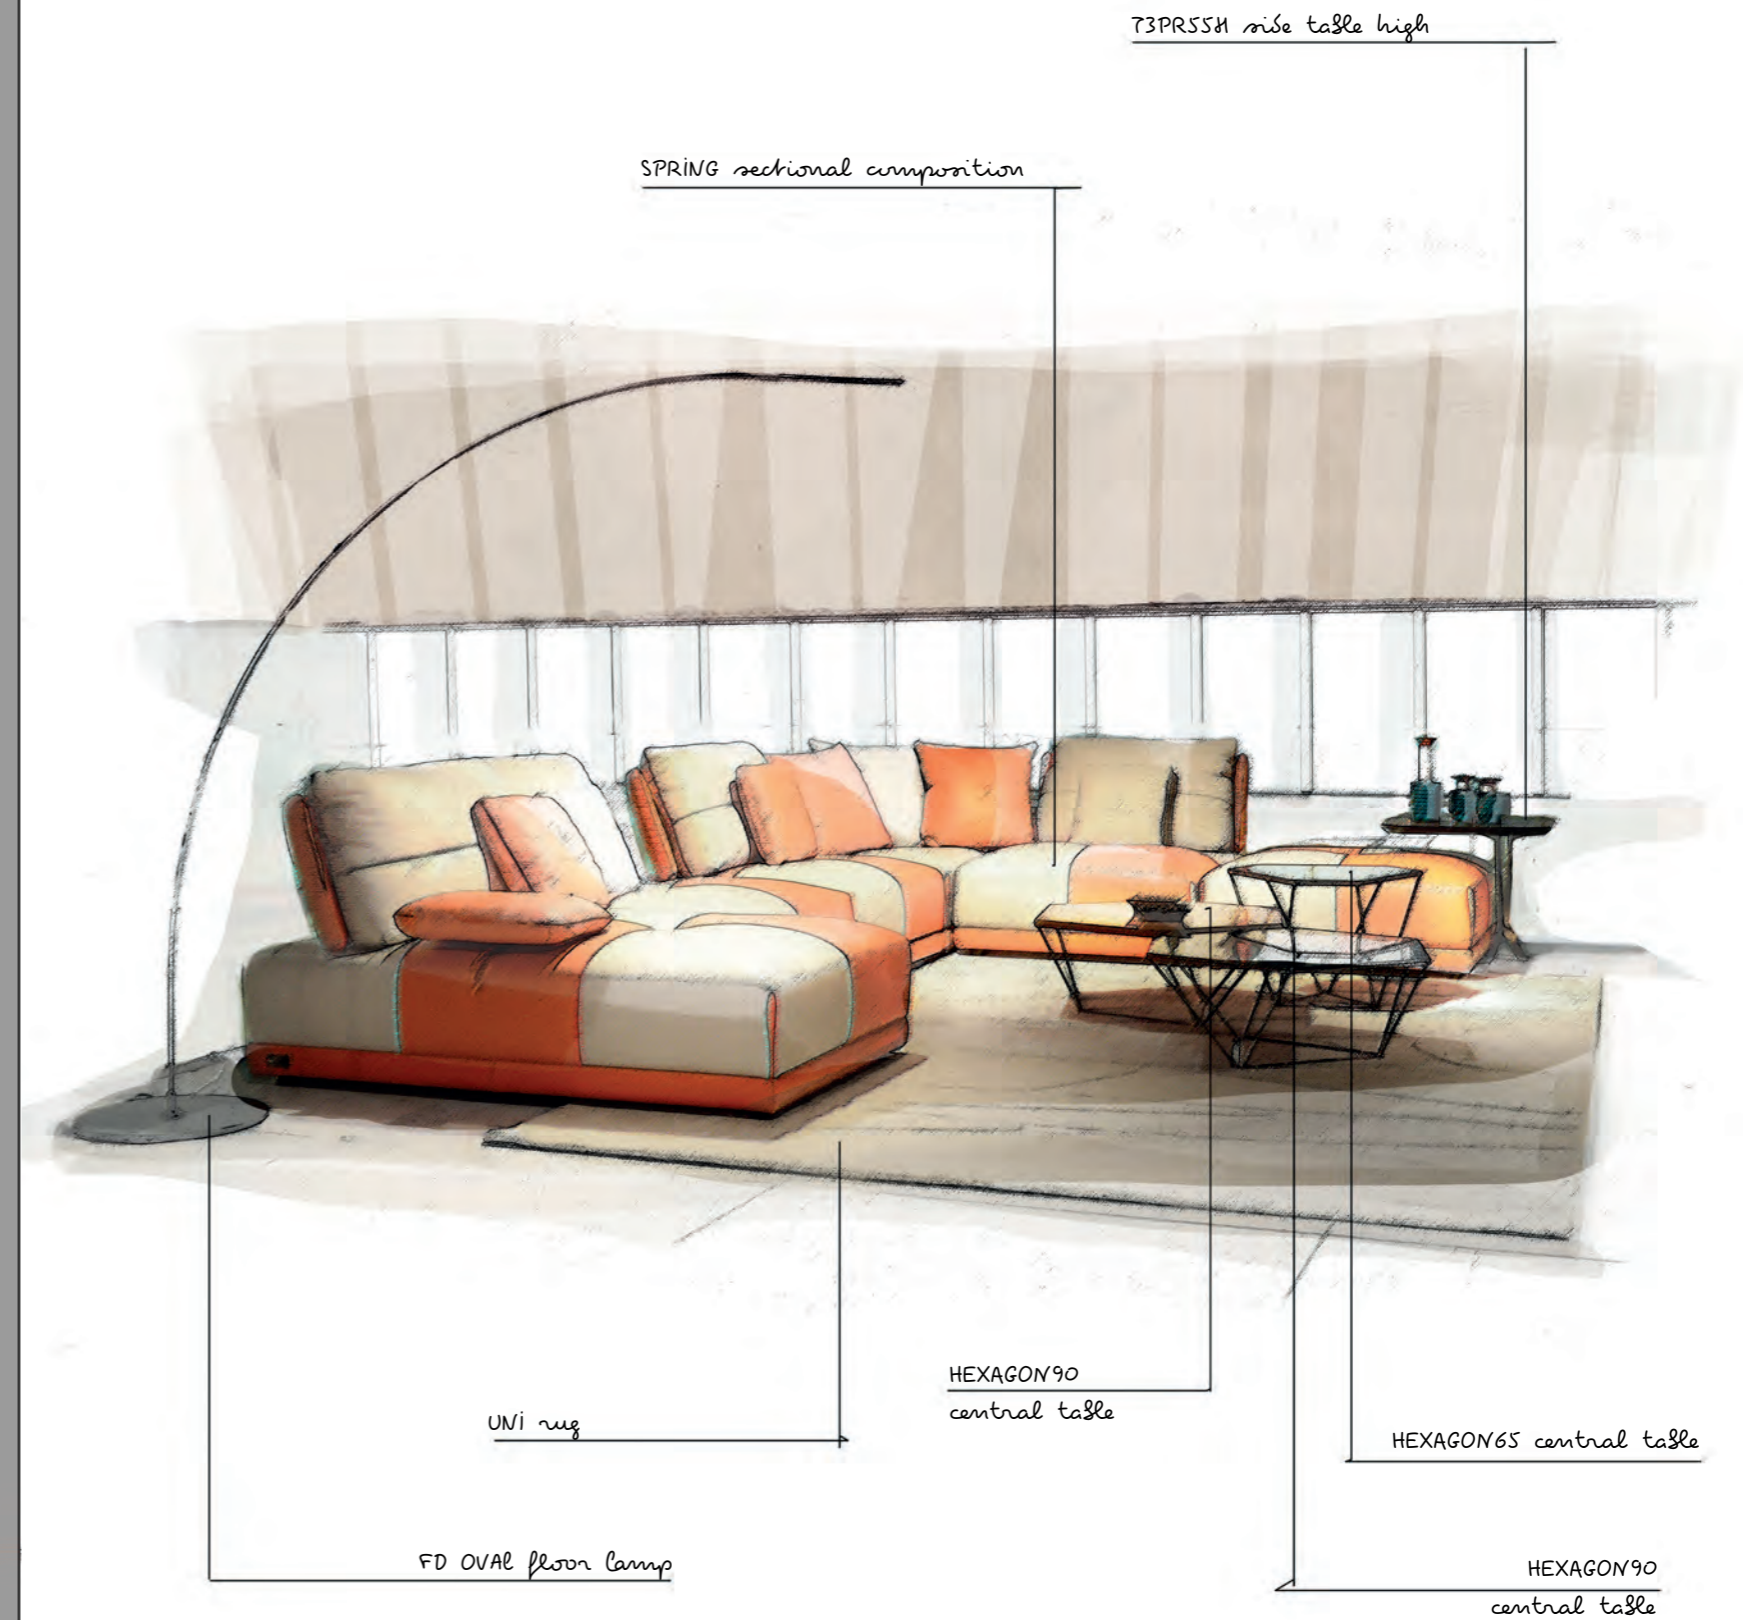

FD CURVE Floor lamp

cm 210x58x227h

- col. blue

Wall panels

Bull subject n. 1 and n. 2 wall panels

cm 70x70

Spring

livingroom