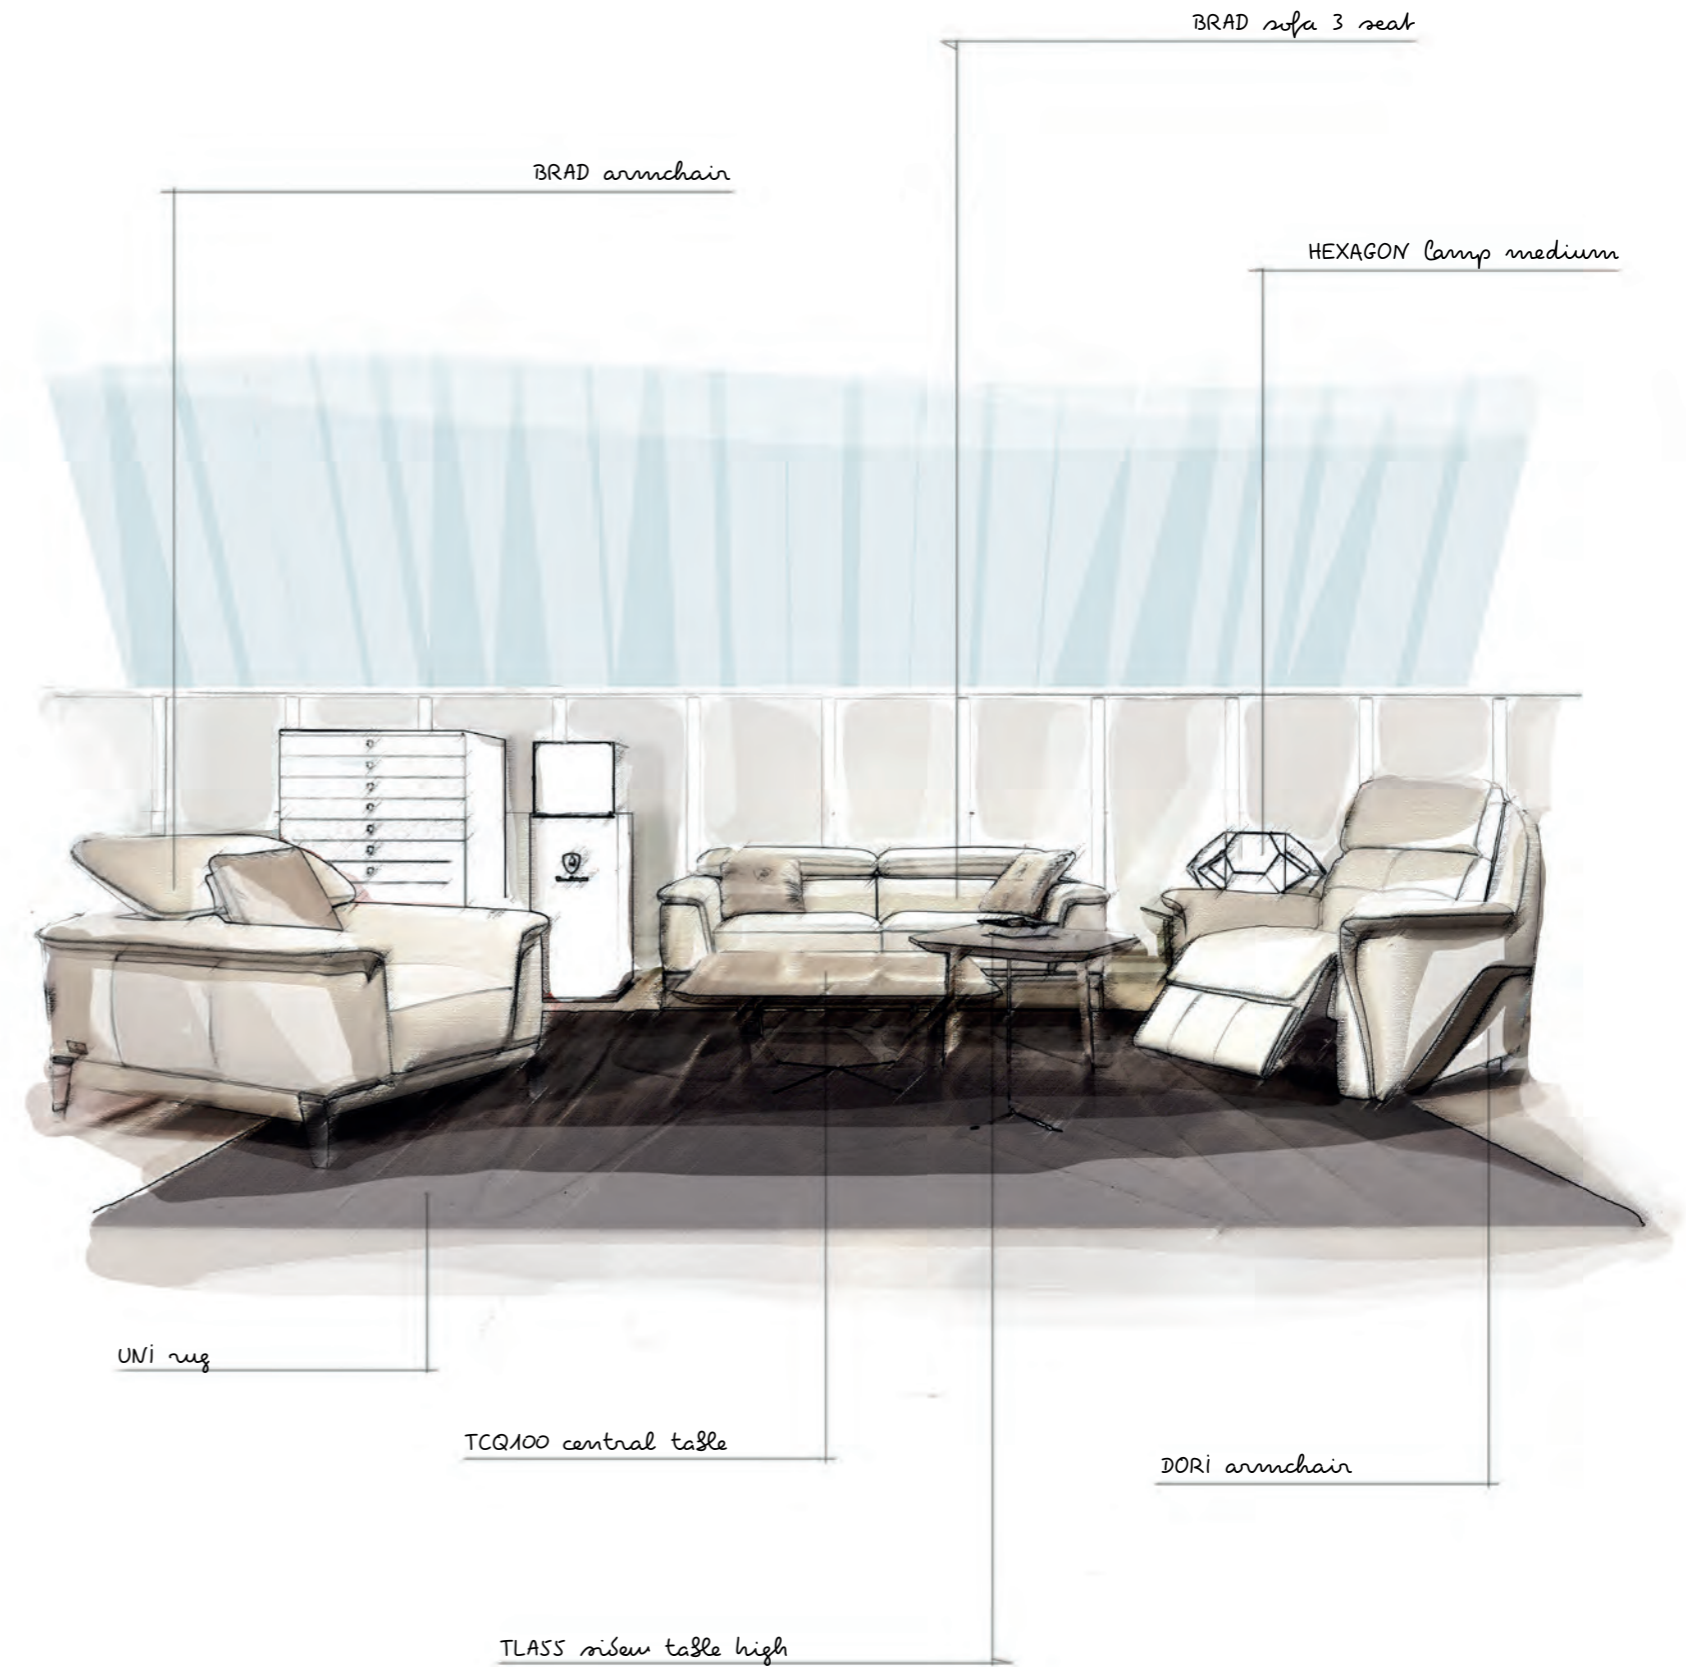

Brad

livingroom