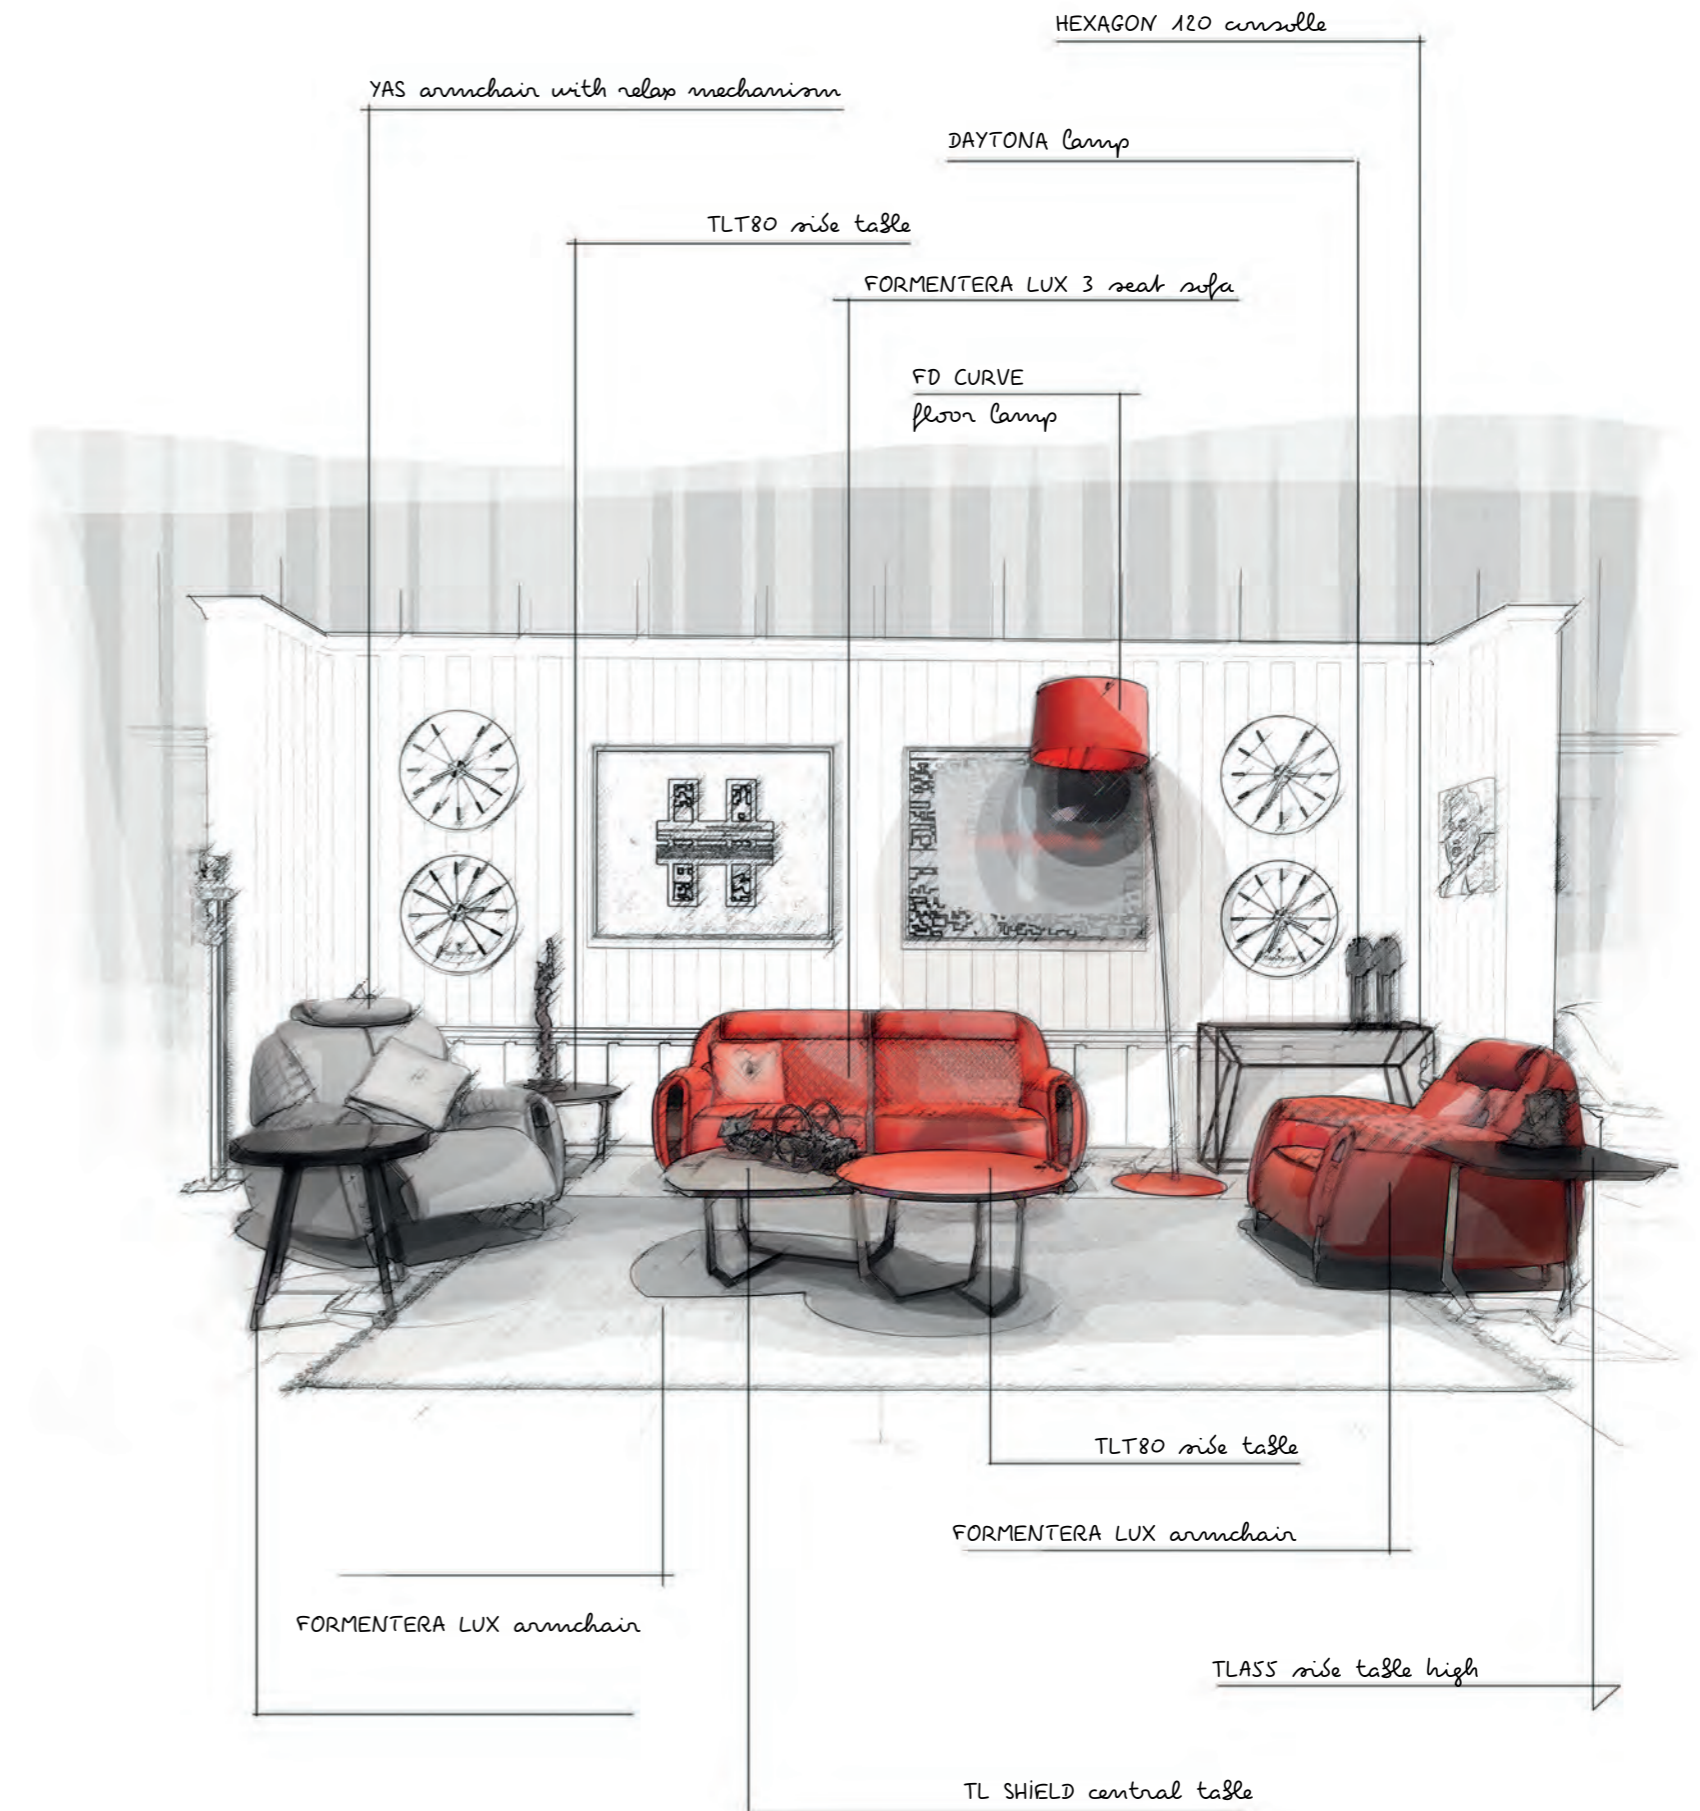

cm 30x30

- col. blue/grey

Formentera Lux

livingroom

Formentera Lux

Yas

limited edition - Armchair with relax mechanism

cm 108x104x100h