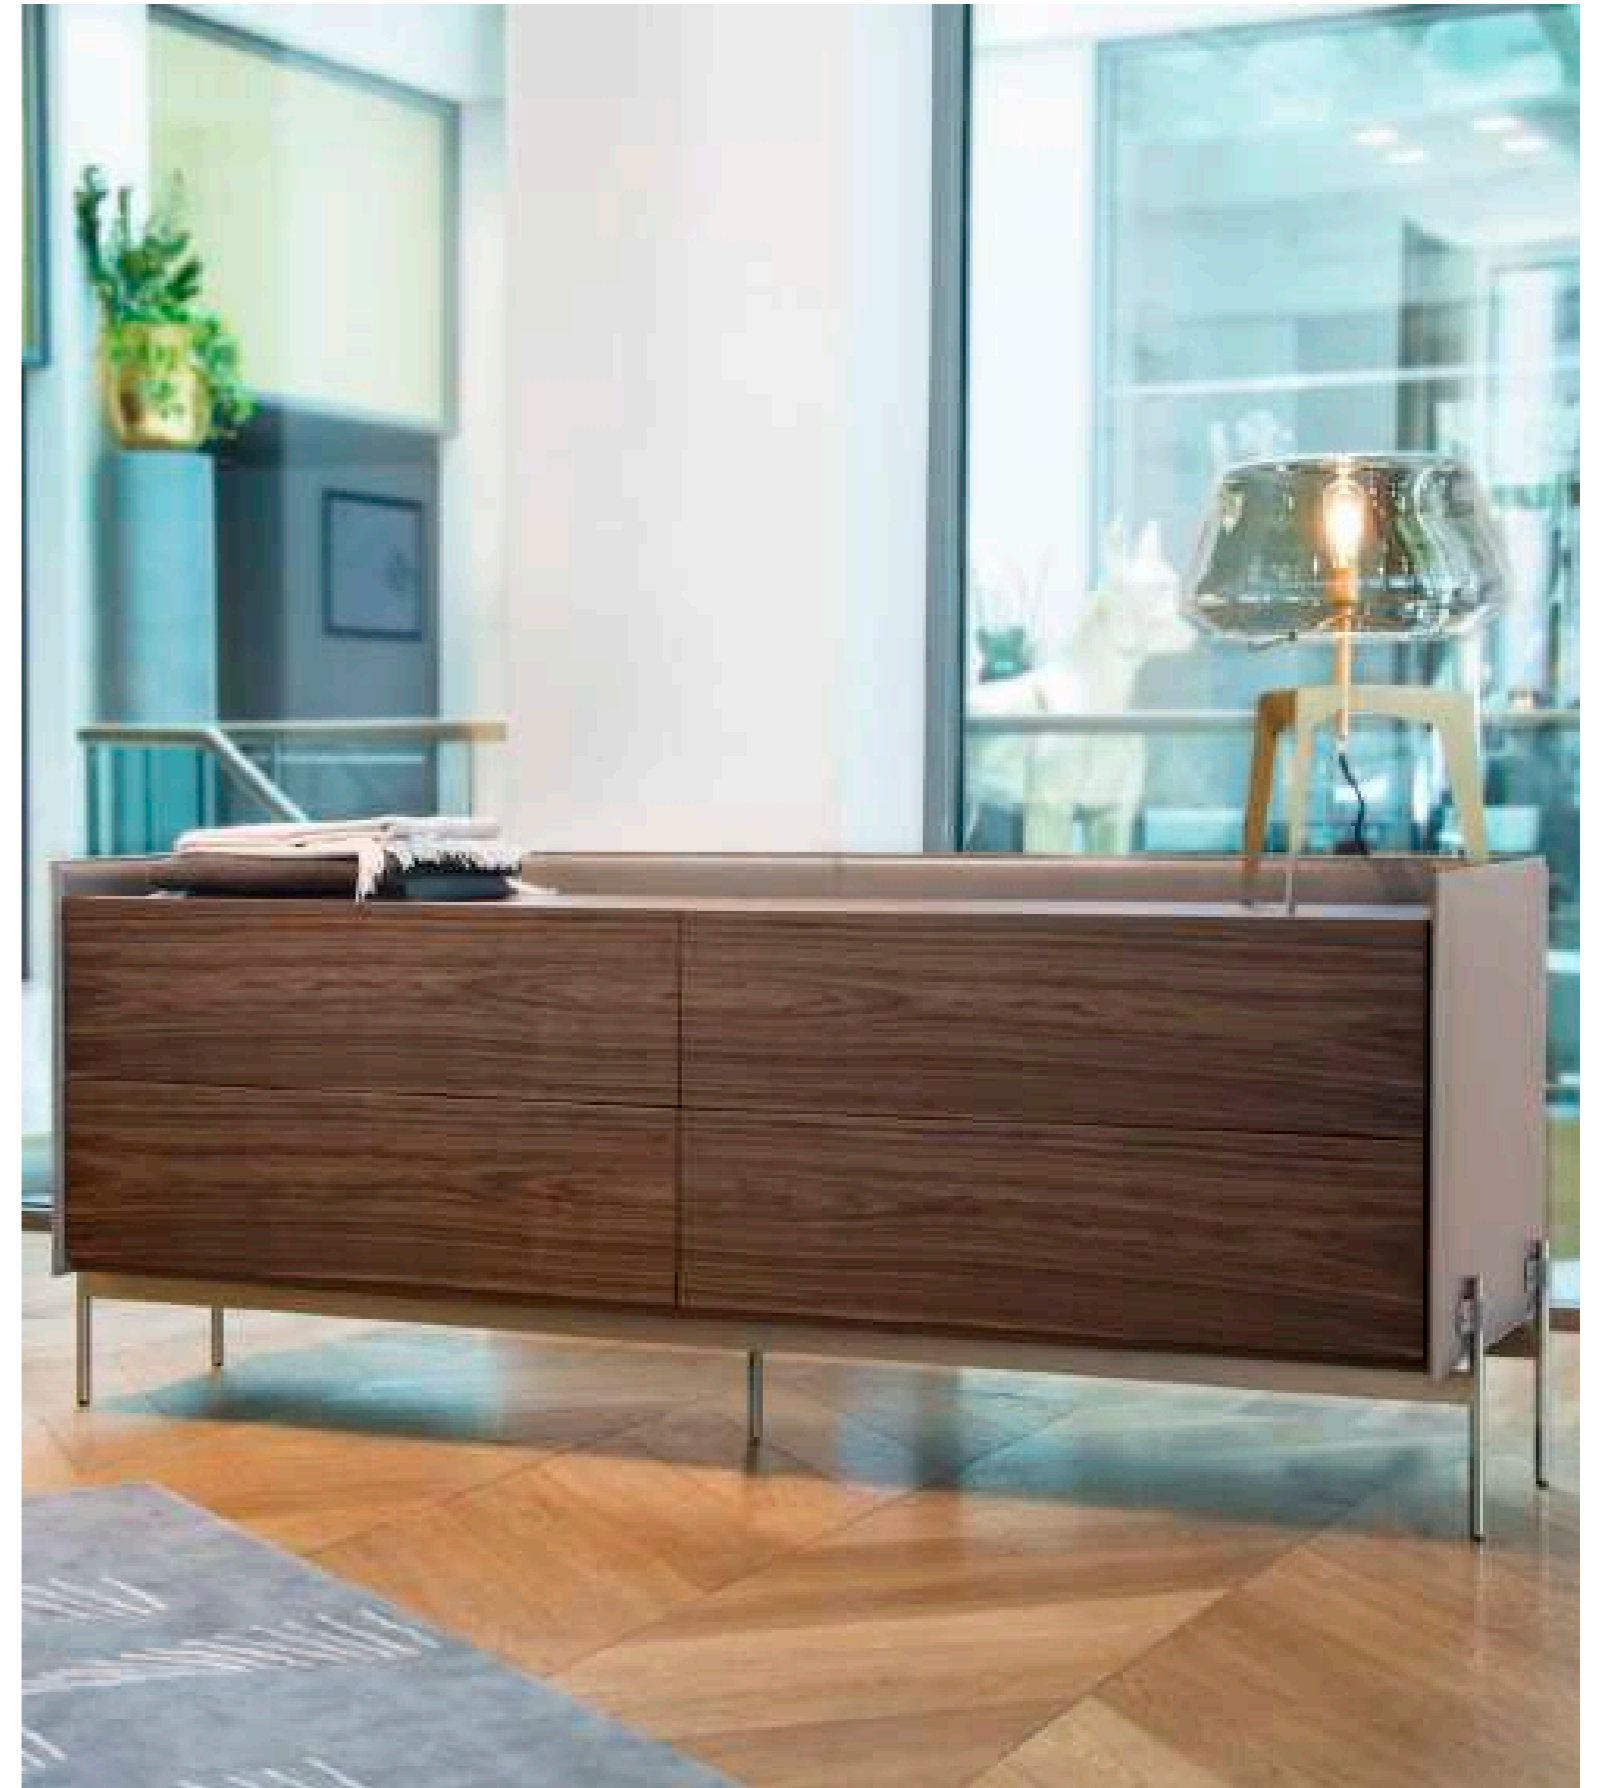

V246 | sideboard - V258 | table lamp