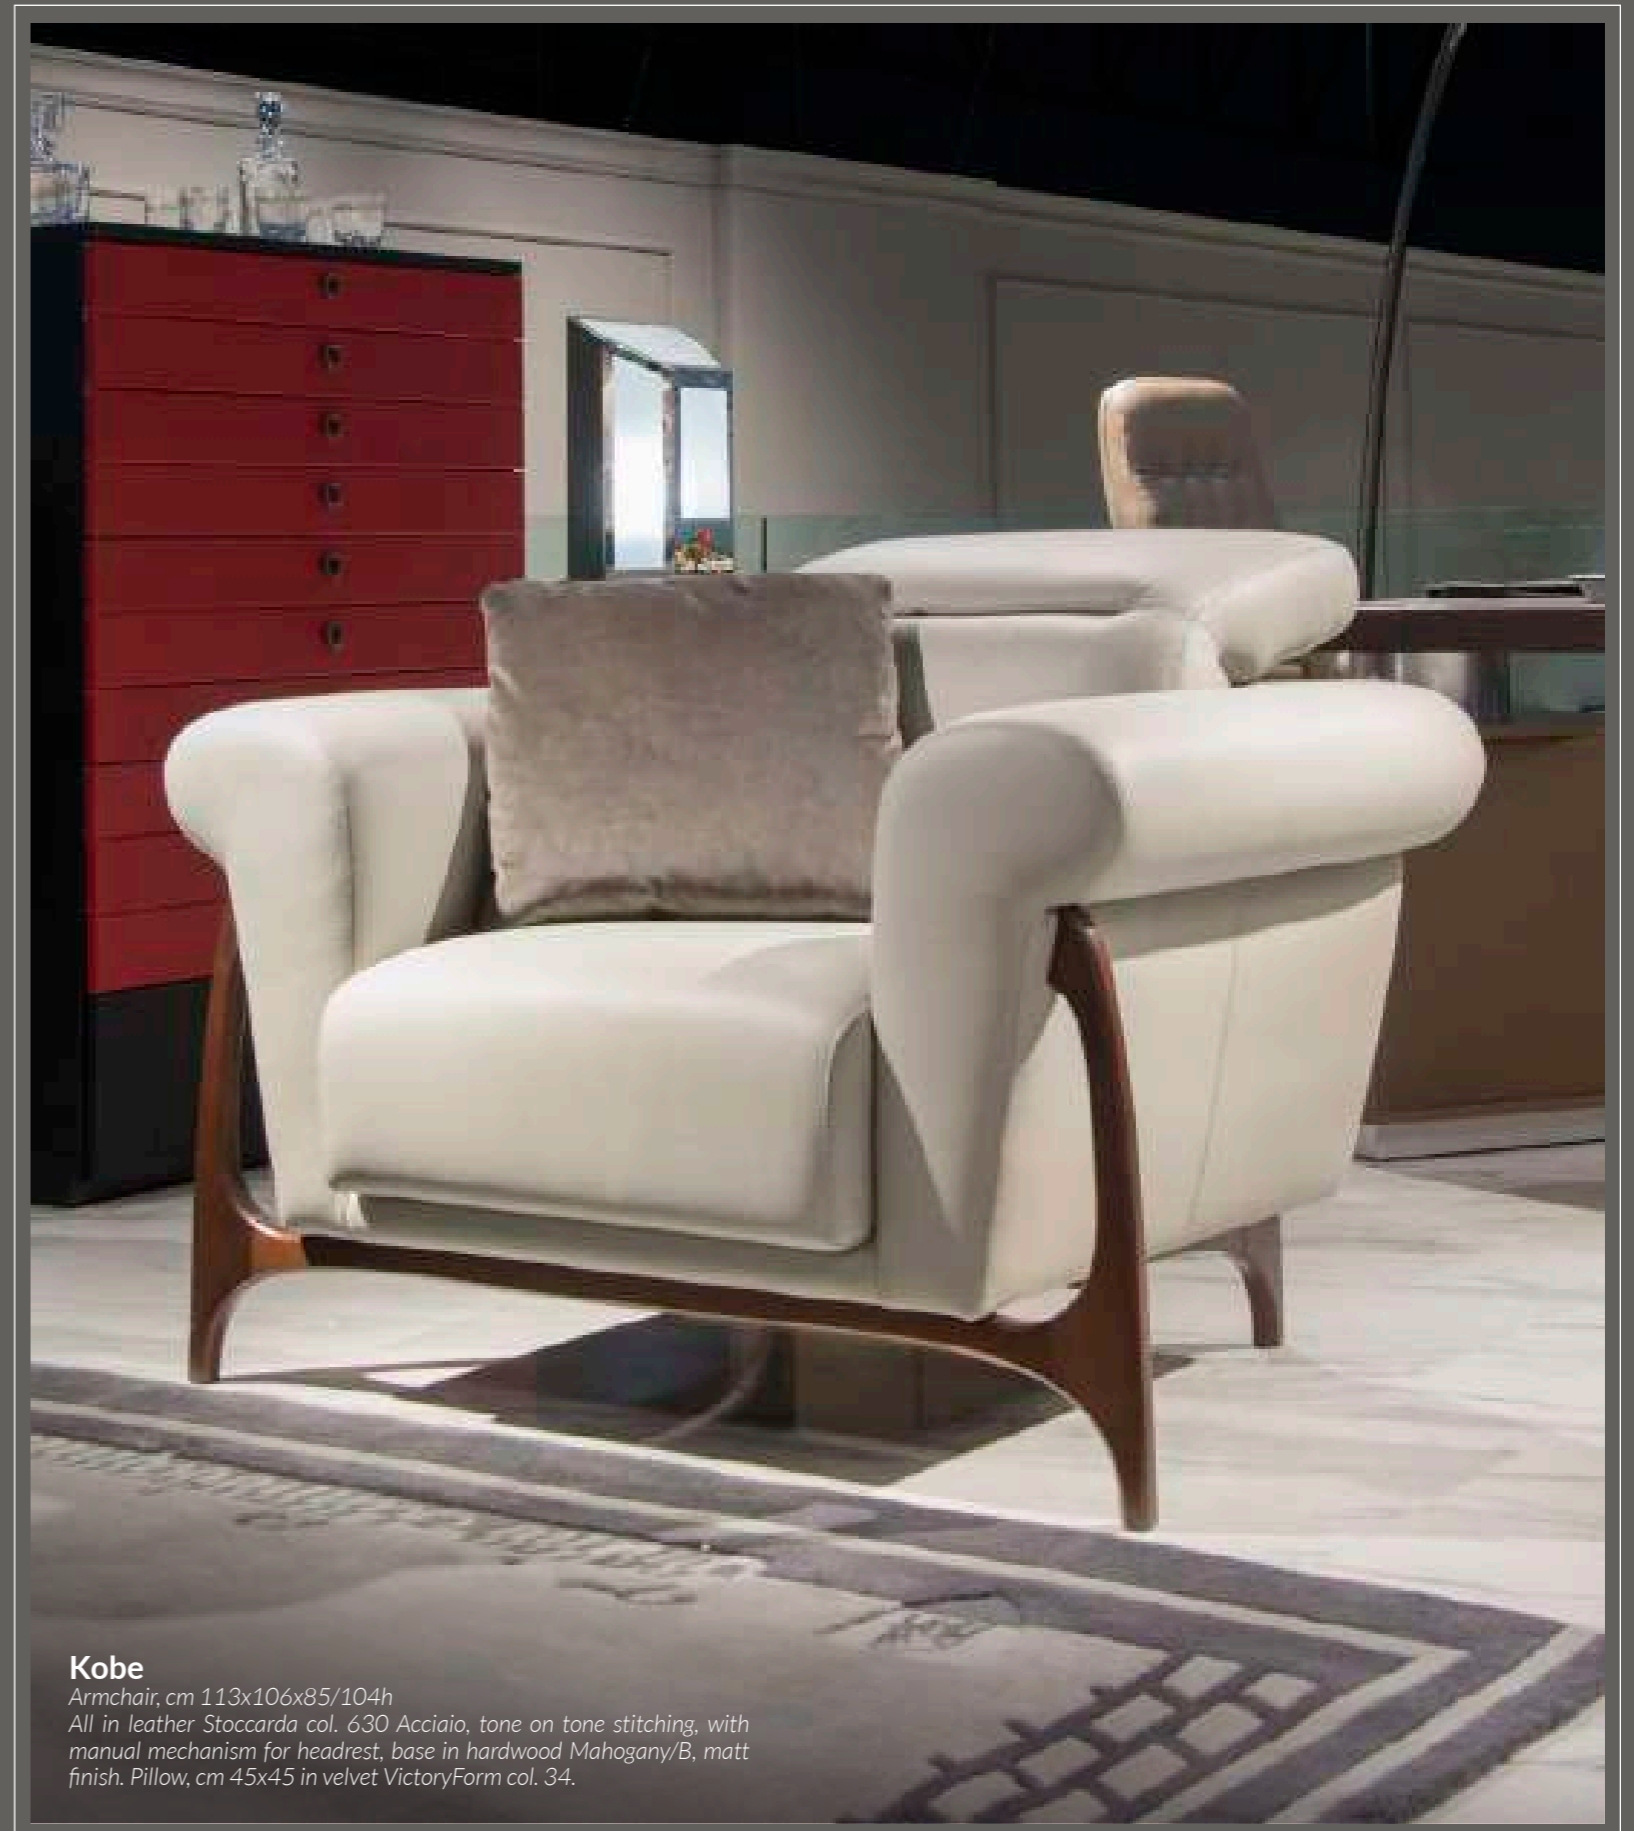

Kobe

Armchair, cm 113x106x85/104h
All in leather Stoccarda col. 630 Acciaio, tone on tone stitching, with manual mechanism for headrest, base in hardwood Mahogany/B, matt finish. Pillow, cm 45x45 in velvet VictoryForm col. 34.