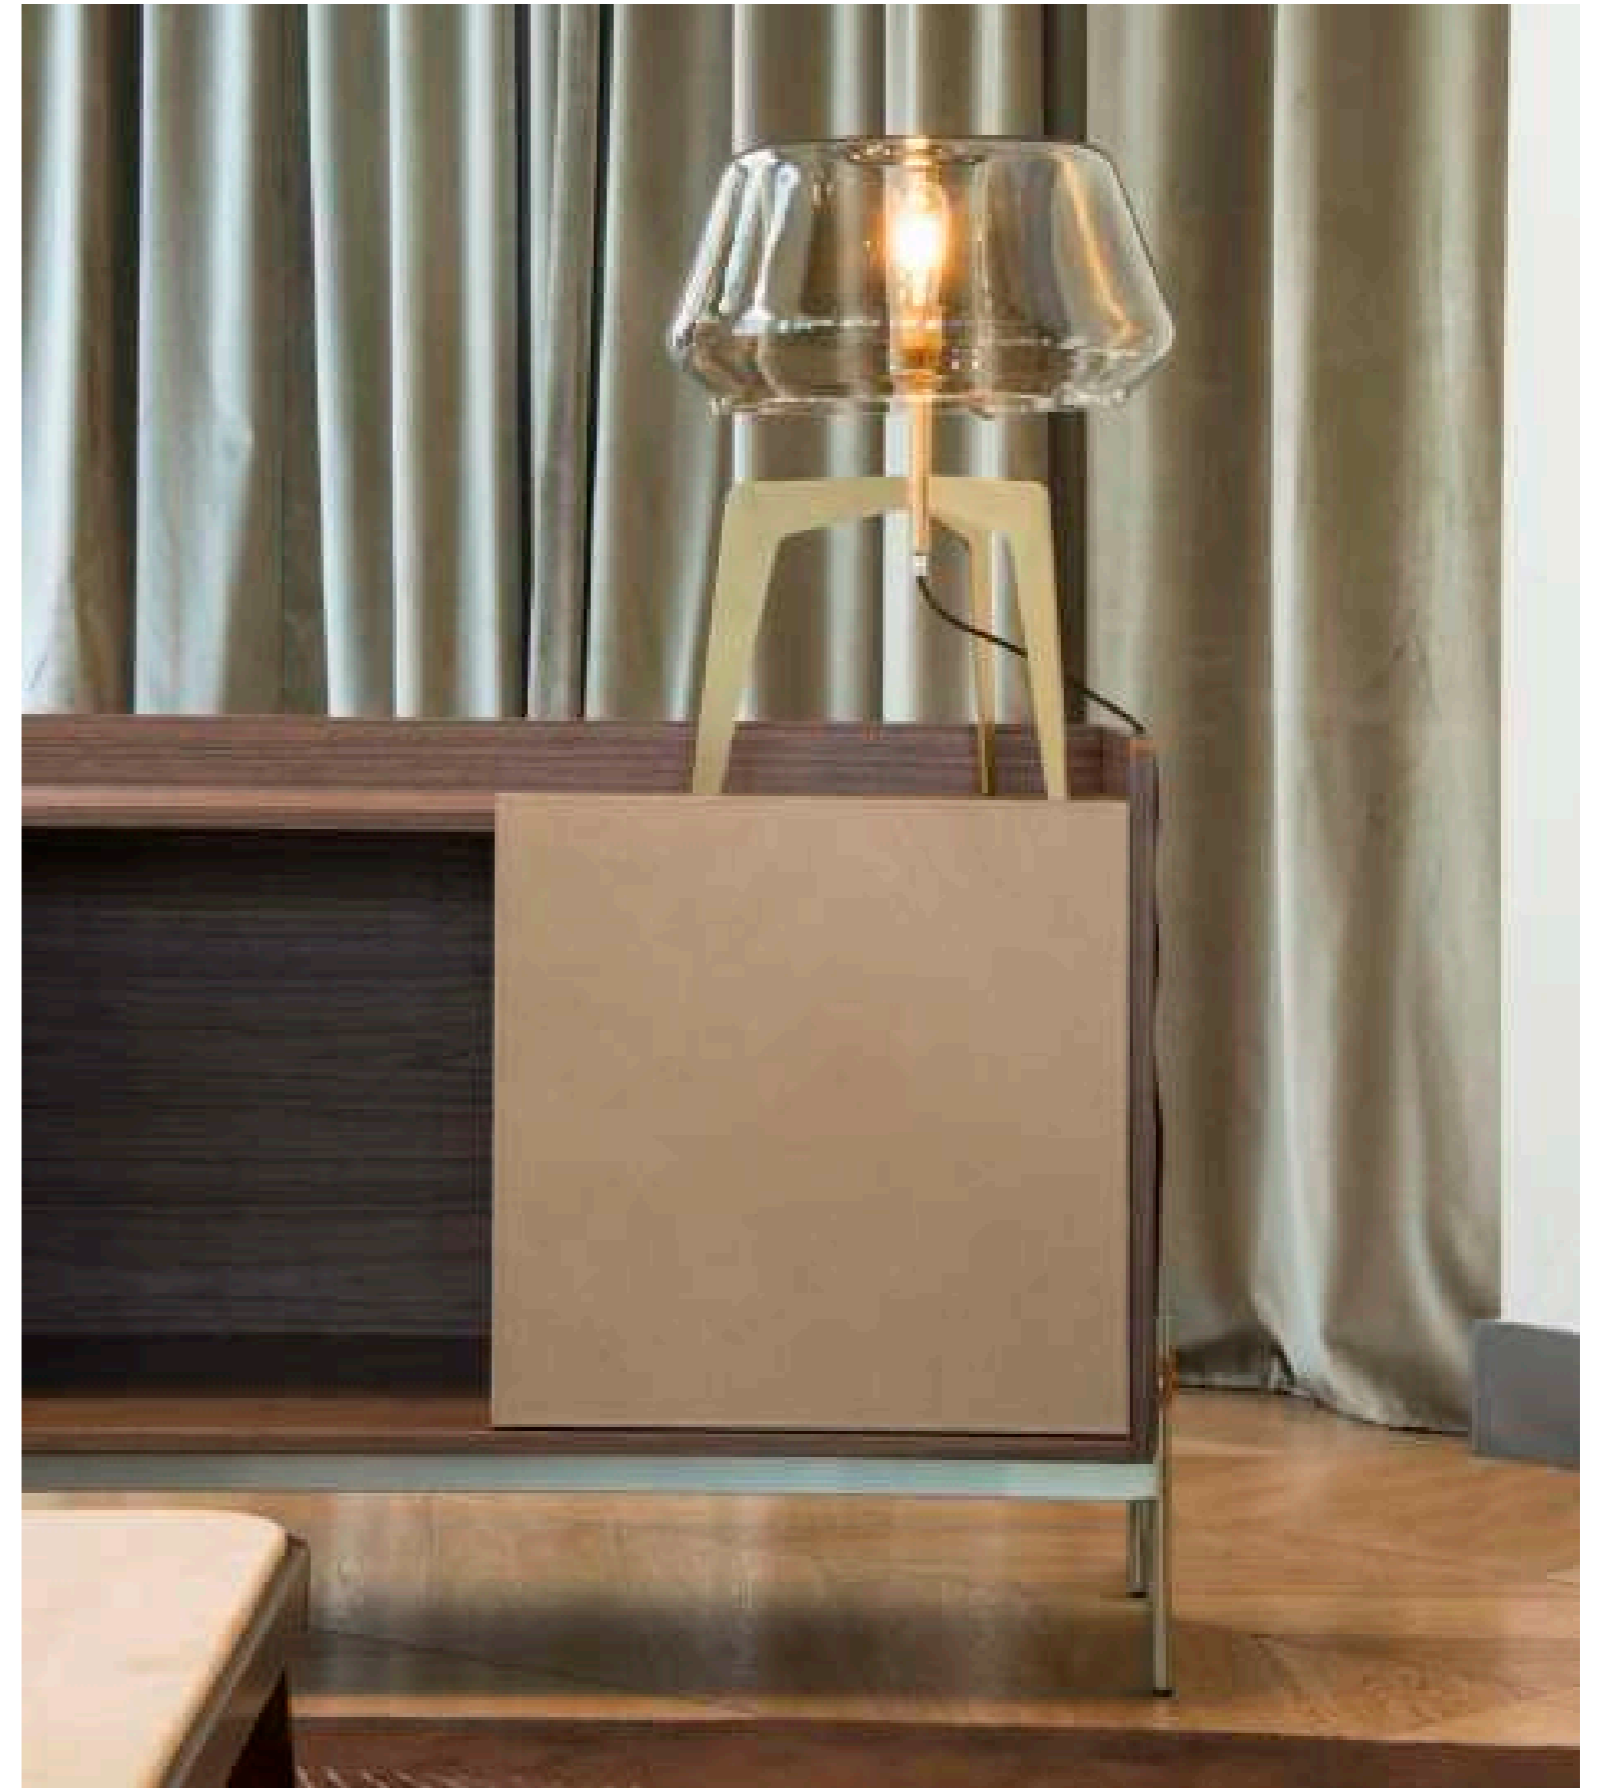

V236 | sideboard - V258 | table lamp