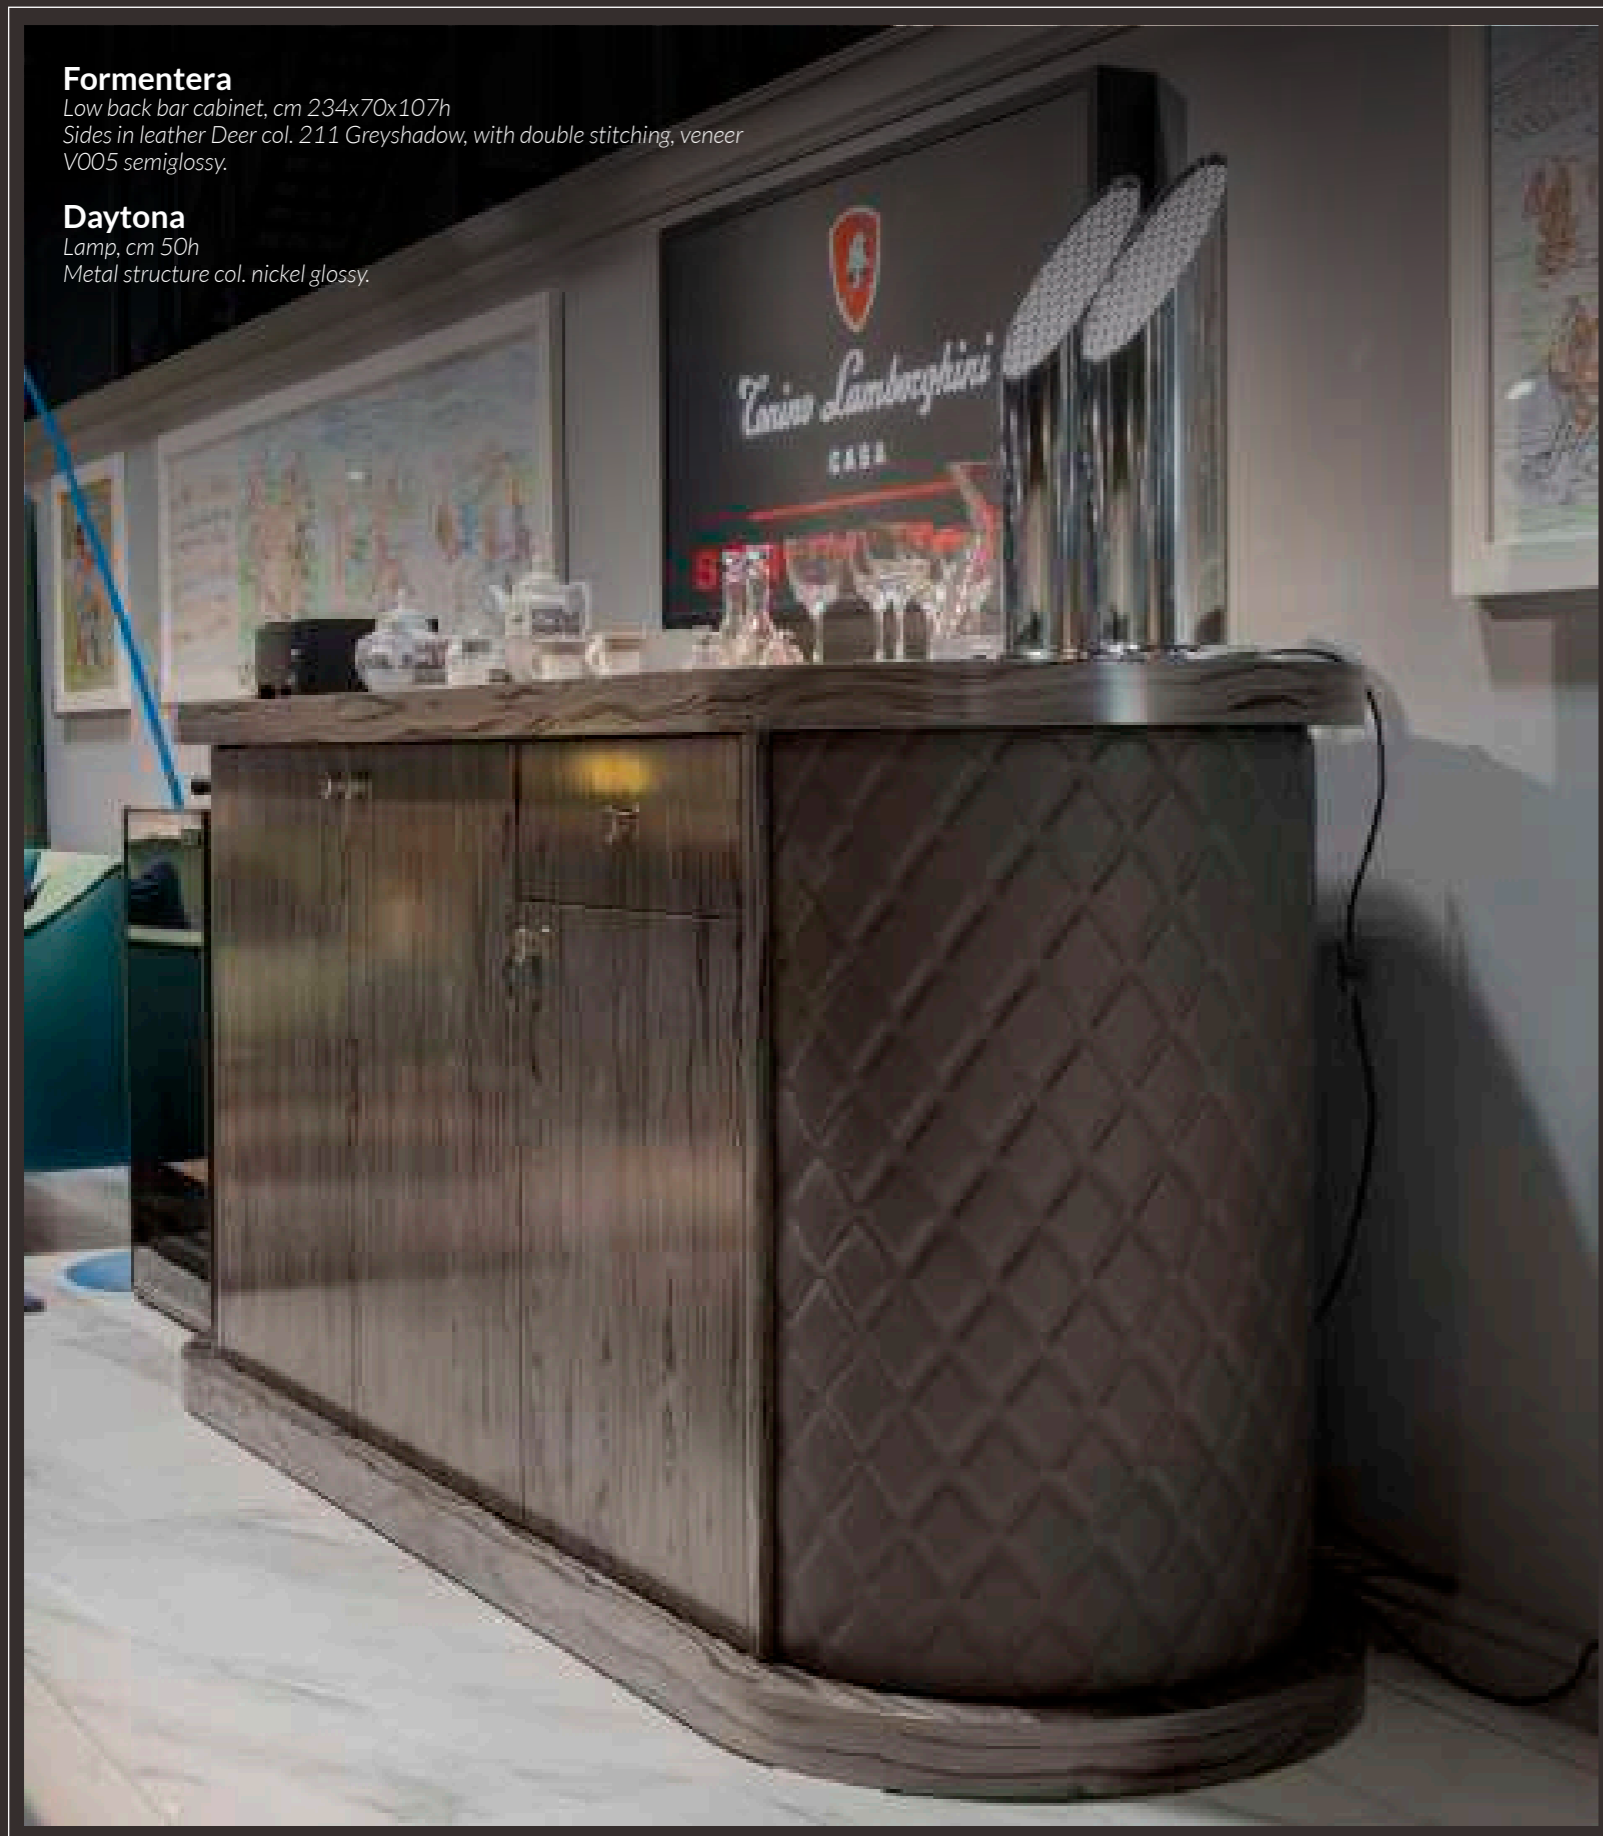

Formentera

Low back bar cabinet, cm 234x70x107h
Sides in leather Deer col. 211 Greycshadow, with double stitching, veneer
V005 semiglossy.

Daytona

Lamp, cm 50h
Metal structure col. nickel glossy.

Race

Breakfast set, 15 pcs for 6 persons
Decor col. Gold & Black.
Crystal dining set, 20 pcs for 6 persons
Decor col. Gold.
Crystal cruet set + salt & pepper (n.5 pcs)
Decor col. Gold.