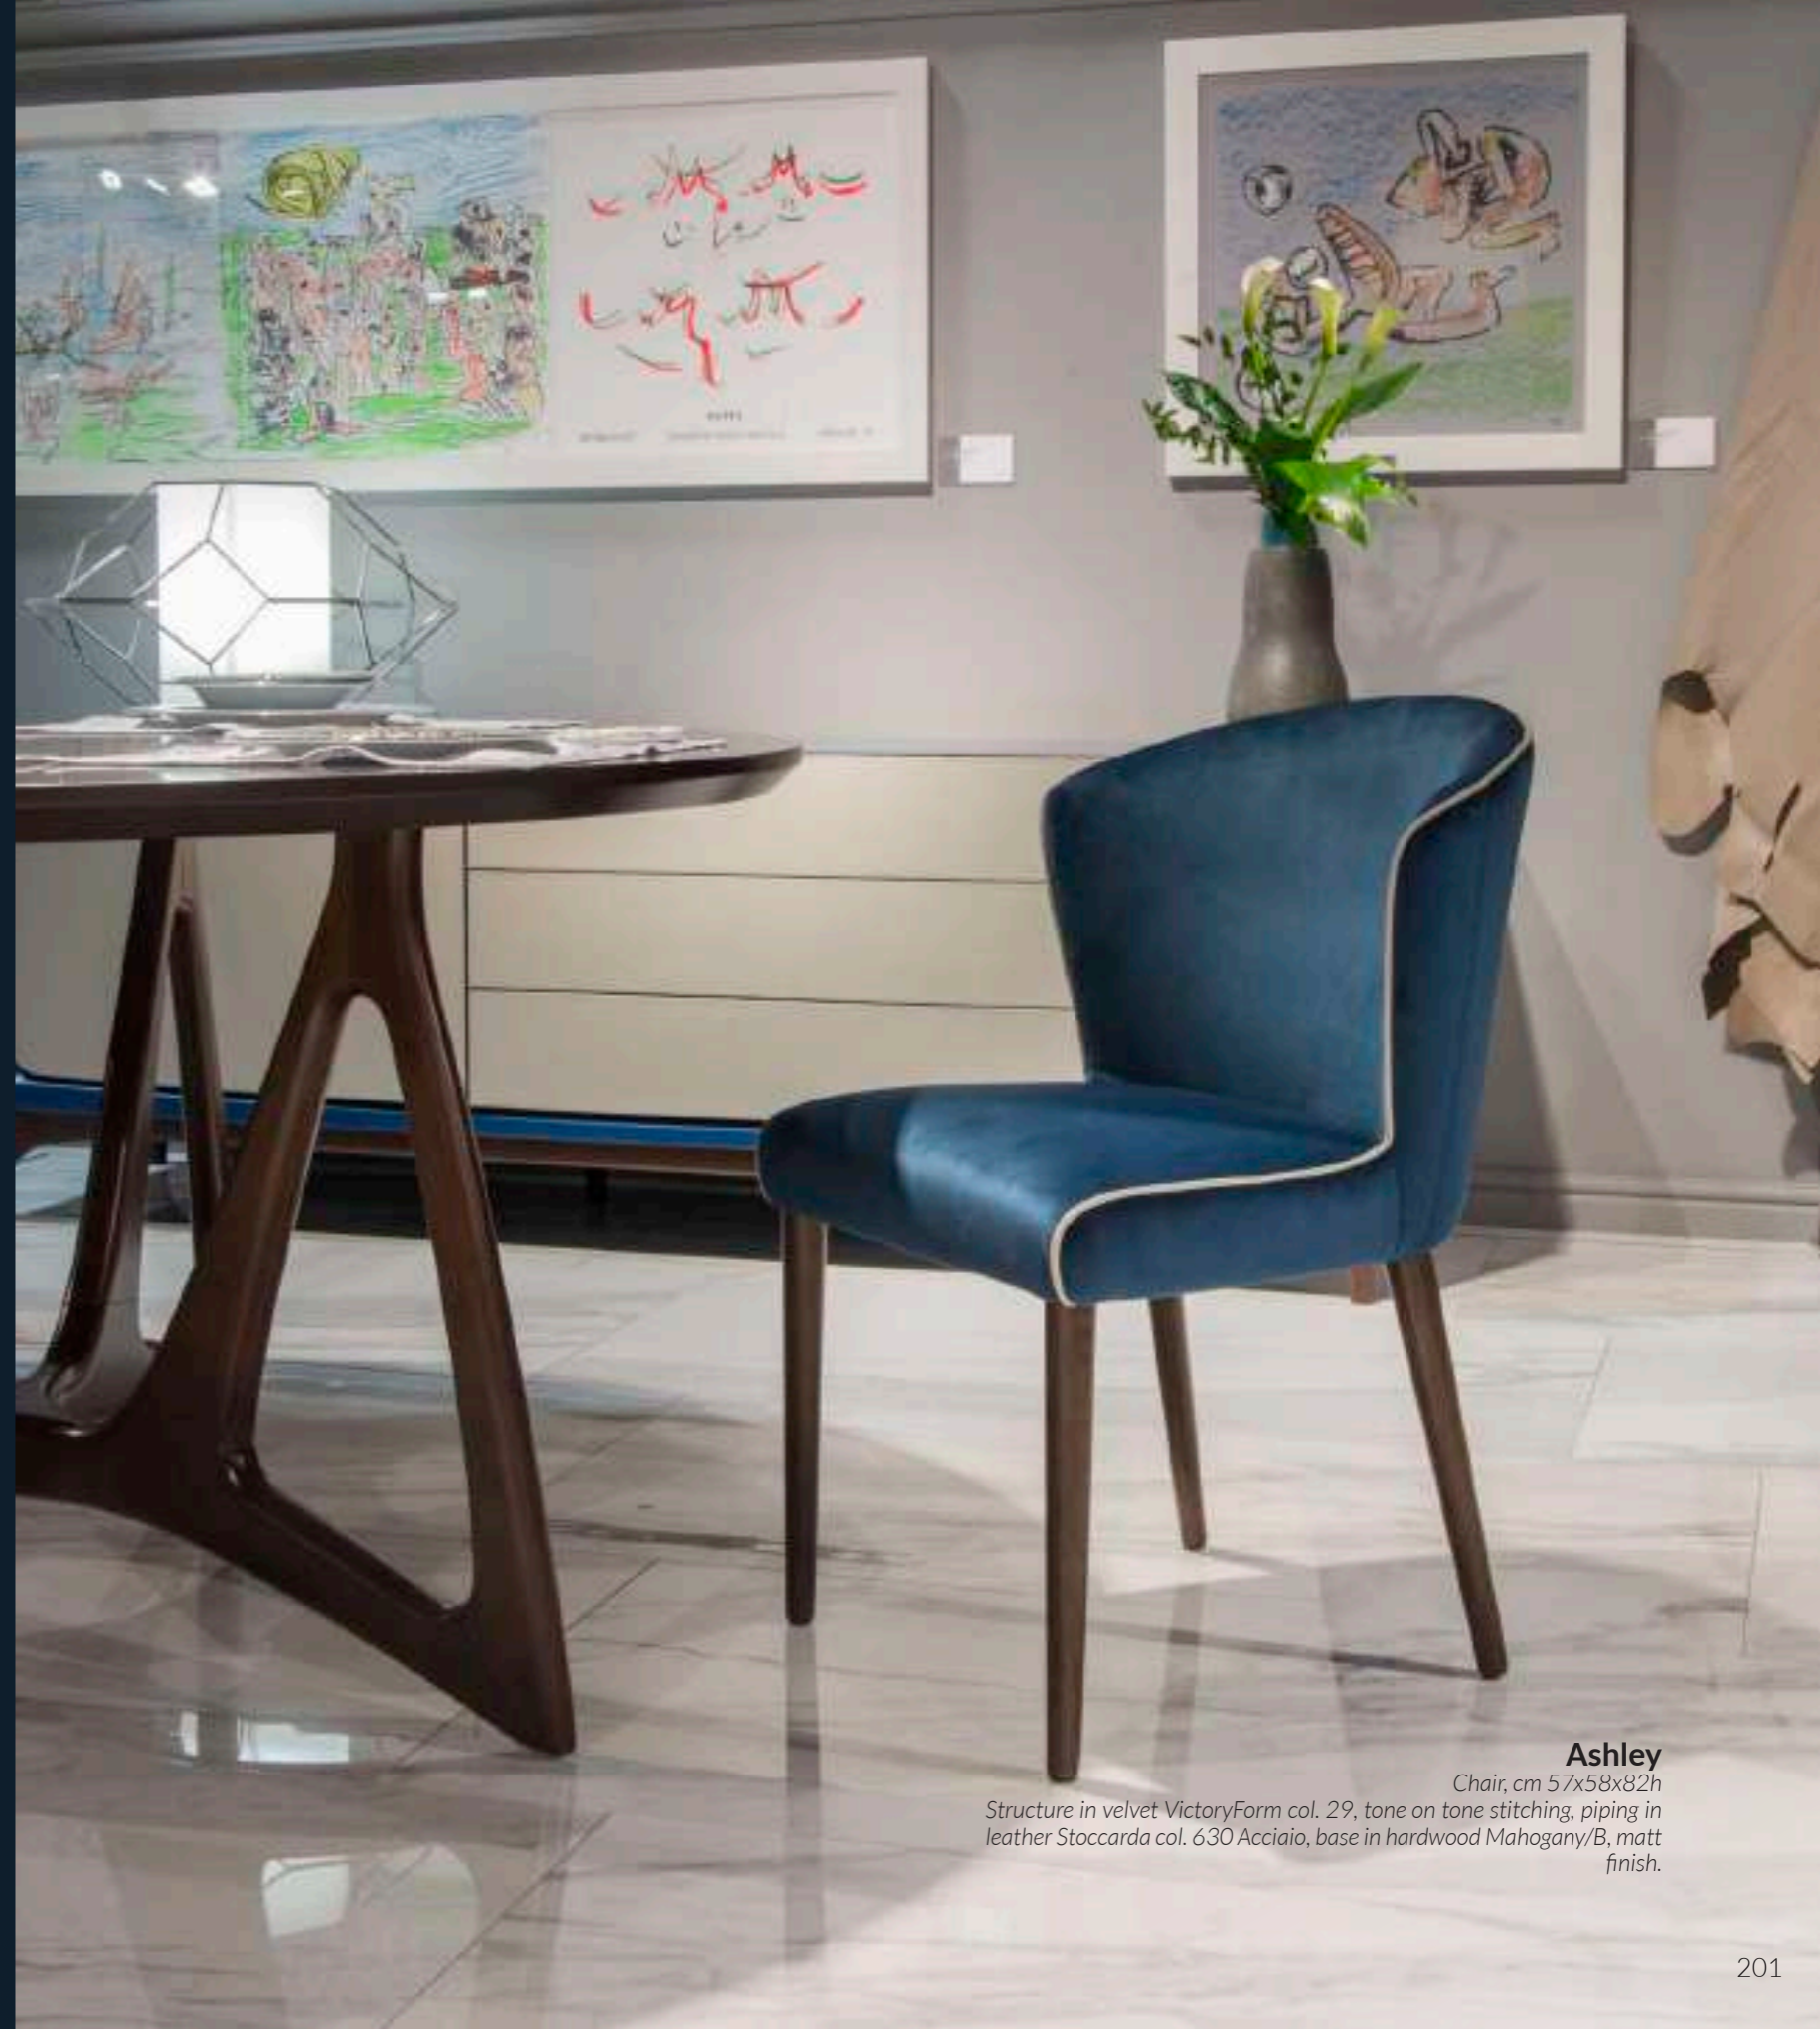

Ashley
Chair, cm 57x58x82h
Structure in velvet VictoryForm col. 29, tone on tone stitching, piping in leather Stoccarda col. 630 Acciaio, base in hardwood Mahogany/B, matt finish.