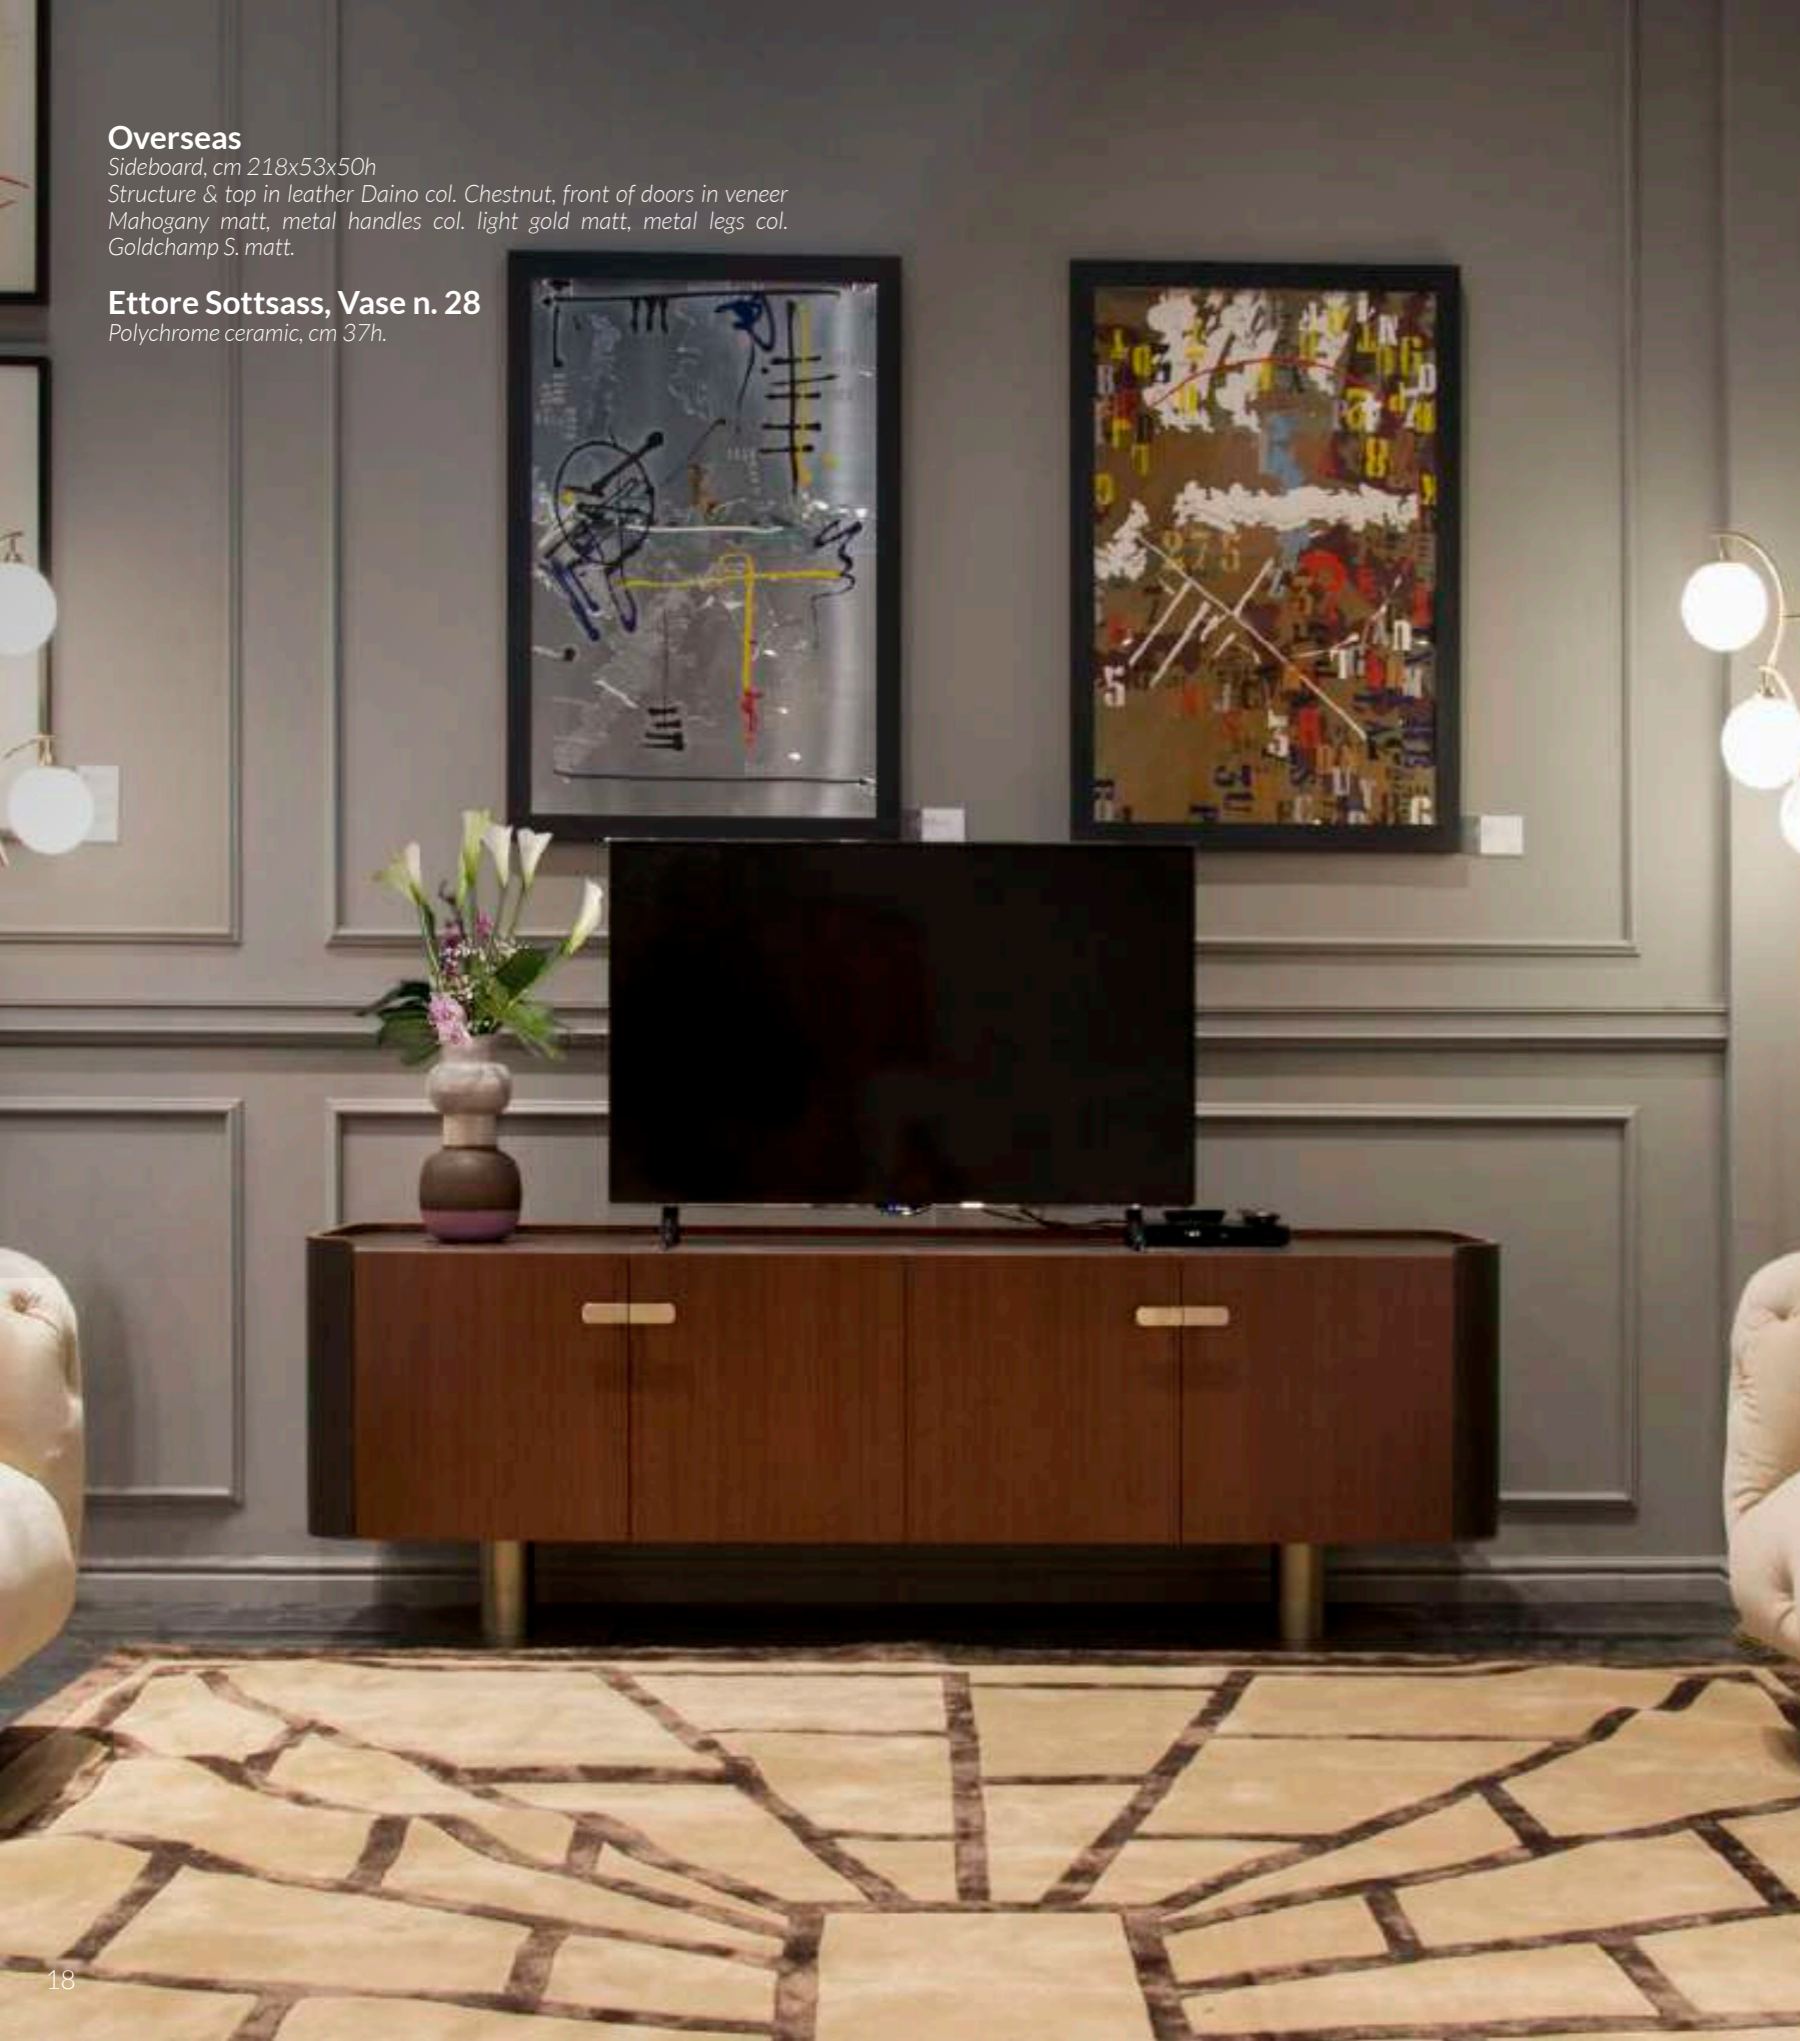

Overseas

Sideboard, cm 218x53x50h
Structure & top in leather Daino col. Chestnut, front of doors in veneer
Mahogany matt, metal handles col. light gold matt, metal legs col.
Goldchamp S. matt.

Ettore Sottsass, Vase n. 28

Polychrome ceramic, cm 37h.