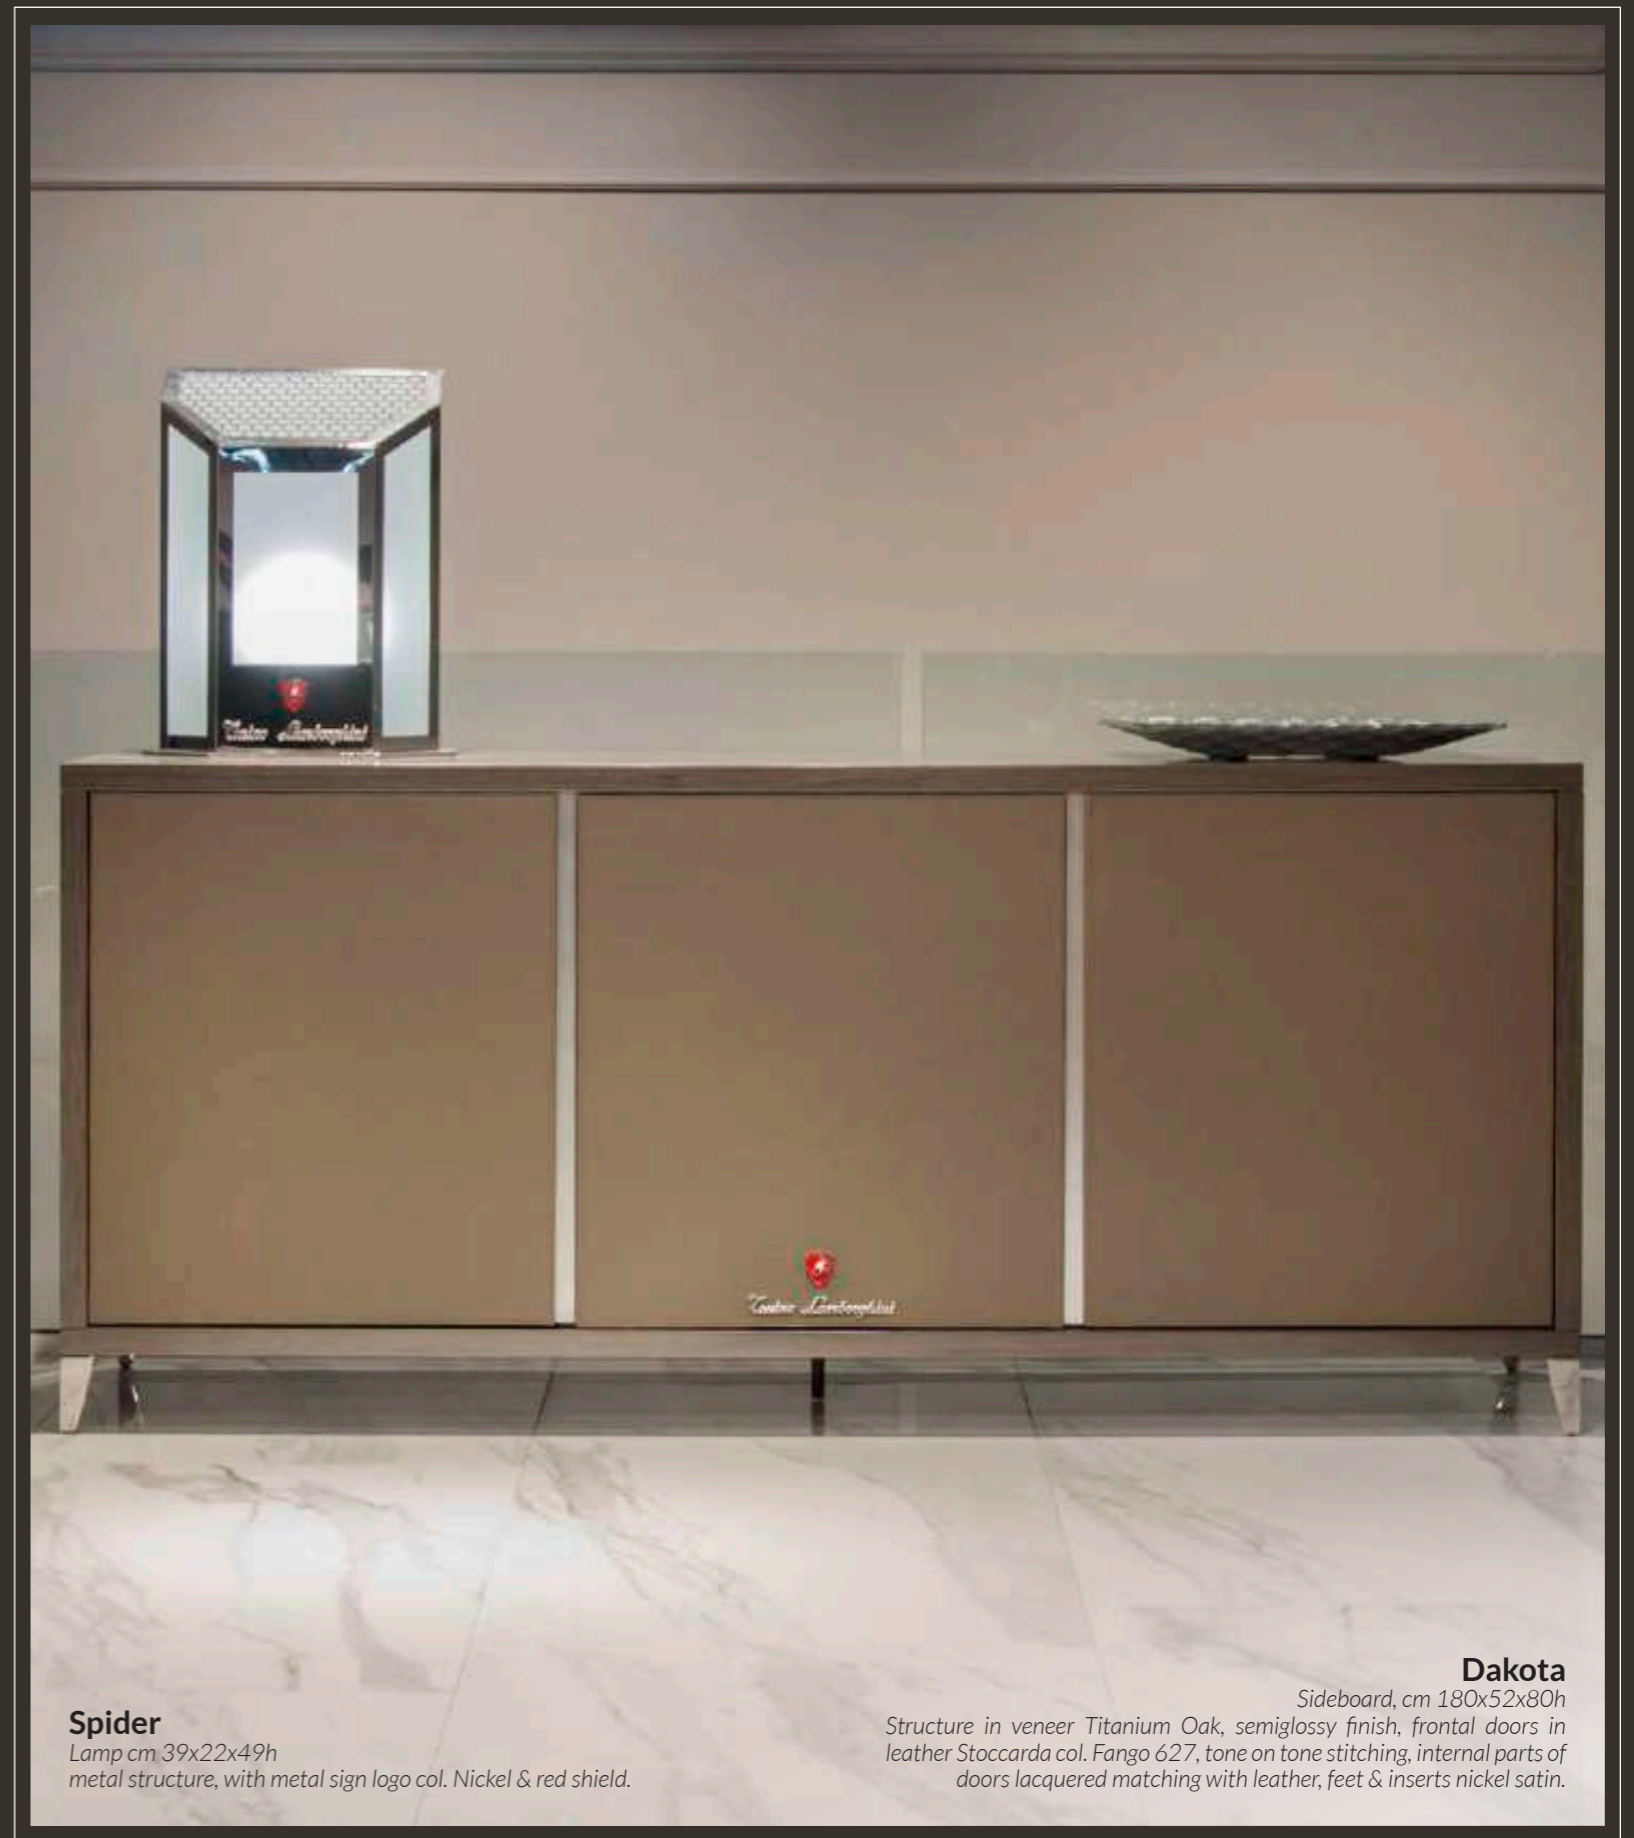

Rivoe Vidad, Toro
Bronze fusion sculpture, cm 31x8x15h
Year 2016.

Dakota

President chair, cm 70x67x115/137h
All in leather Stoccarda col. Fango 627, tone on tone stitching, metal base col. Nickel with wheels & adjustable height.

Spider

Lamp cm 39x22x49h
metal structure, with metal sign logo col. Nickel & red shield.

Dakota

Sideboard, cm 180x52x80h
Structure in veneer Titanium Oak, semiglossy finish, frontal doors in leather Stoccarda col. Fango 627, tone on tone stitching, internal parts of doors lacquered matching with leather, feet & inserts nickel satin.