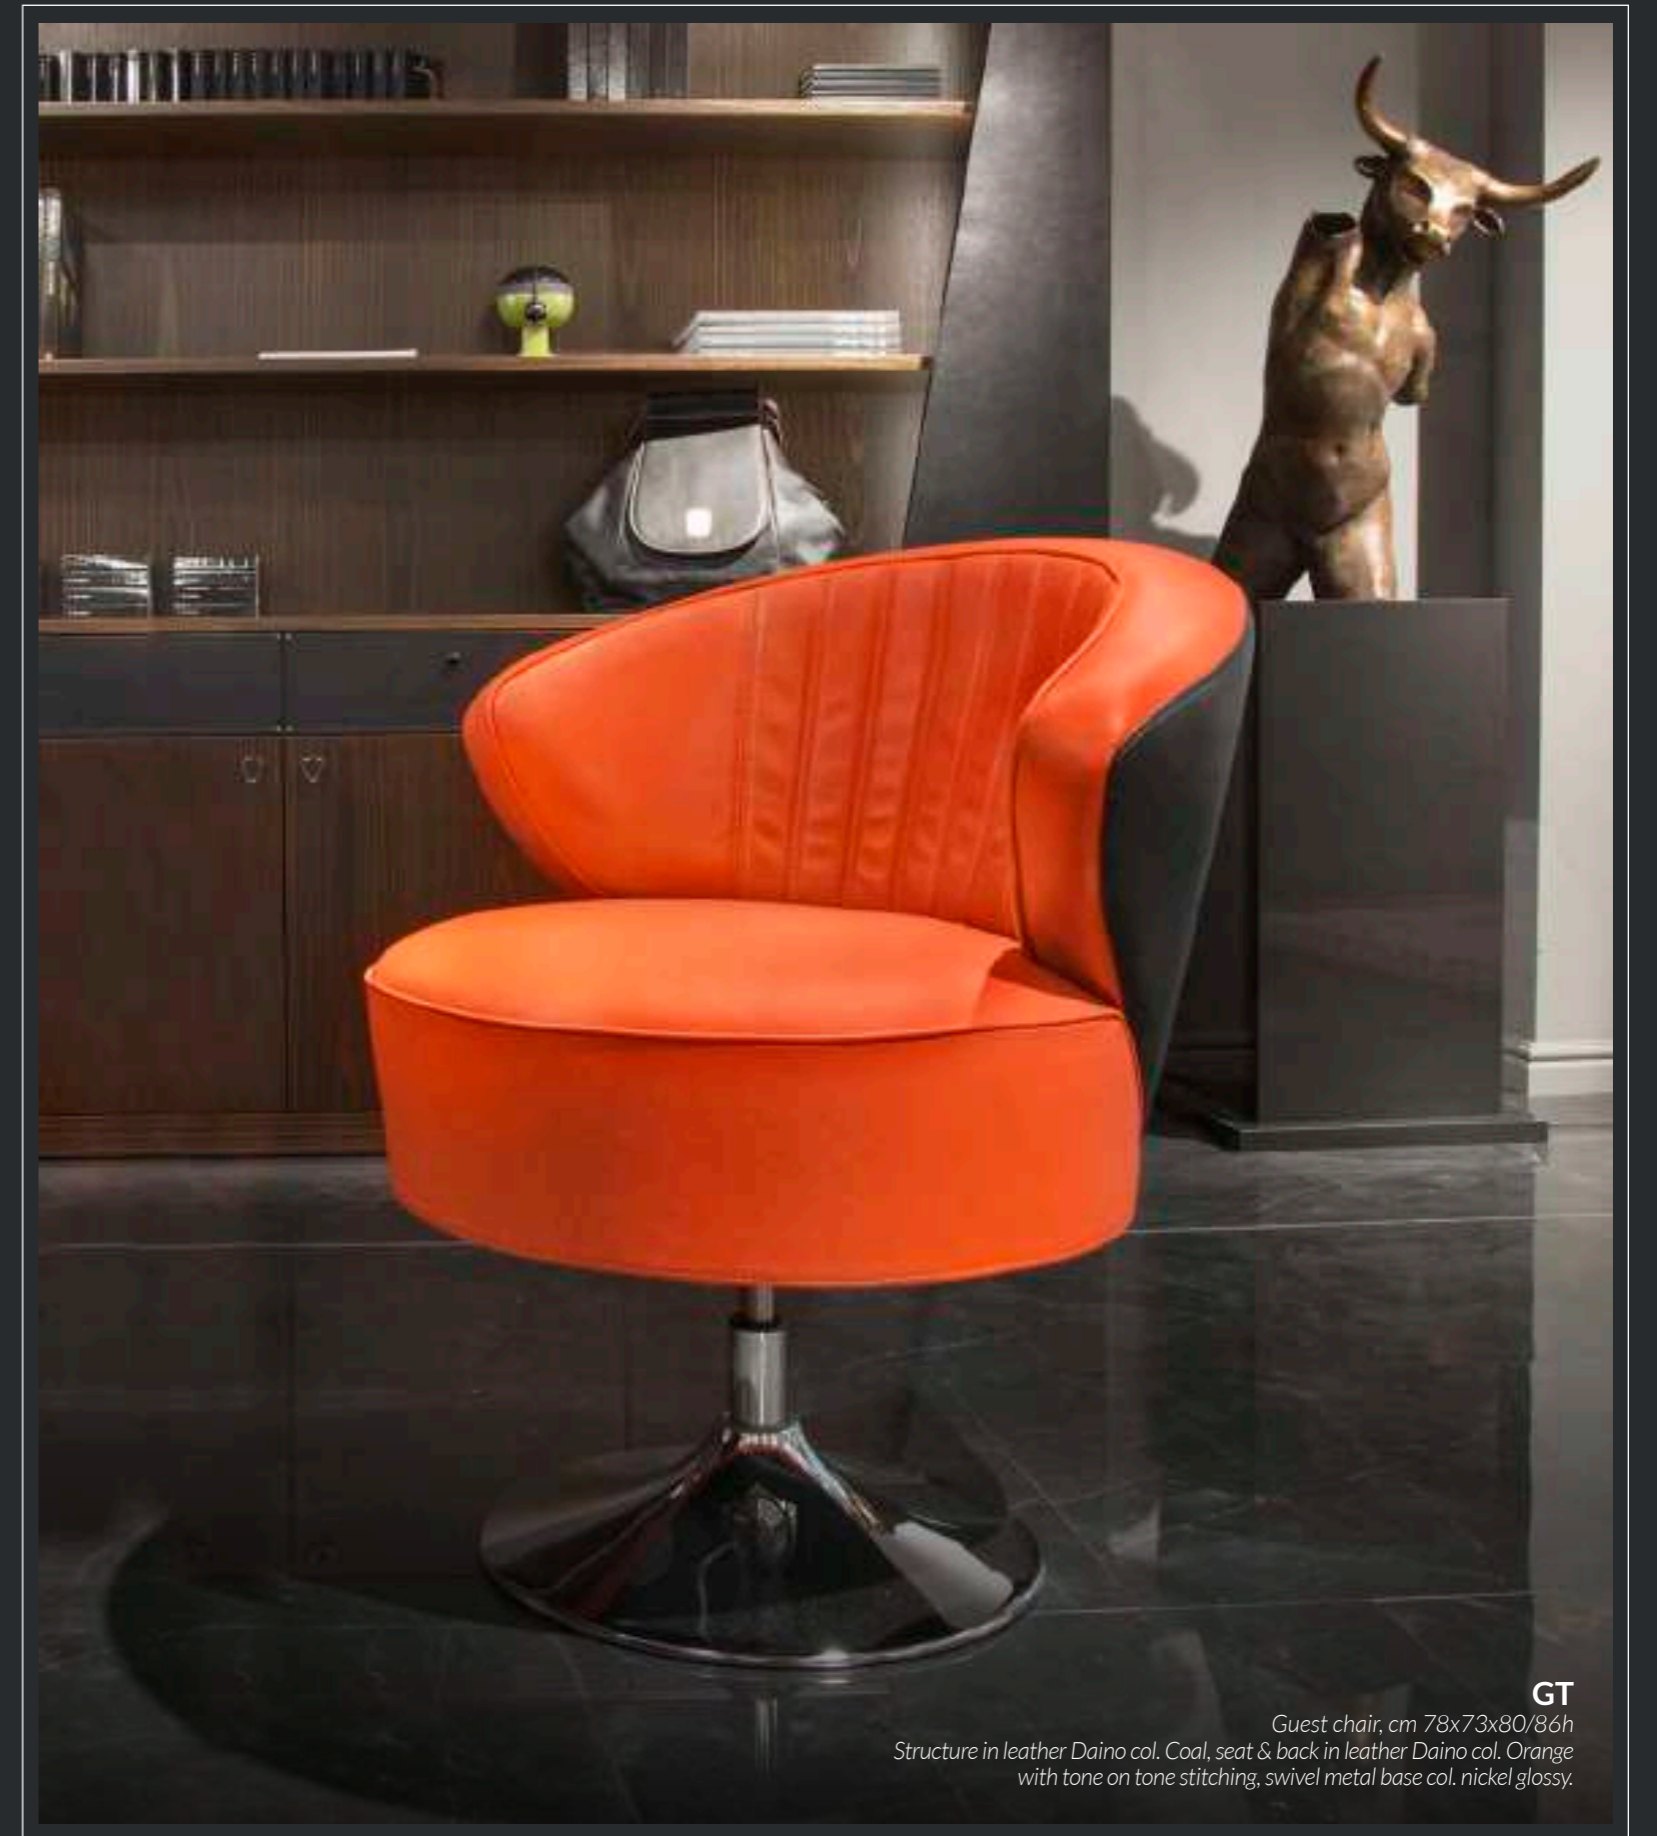

GT

Guest chair, cm 78x73x80/86h
Structure in leather Daino col. Coal, seat & back in leather Daino col. Orange with tone on tone stitching, swivel metal base col. nickel glossy.