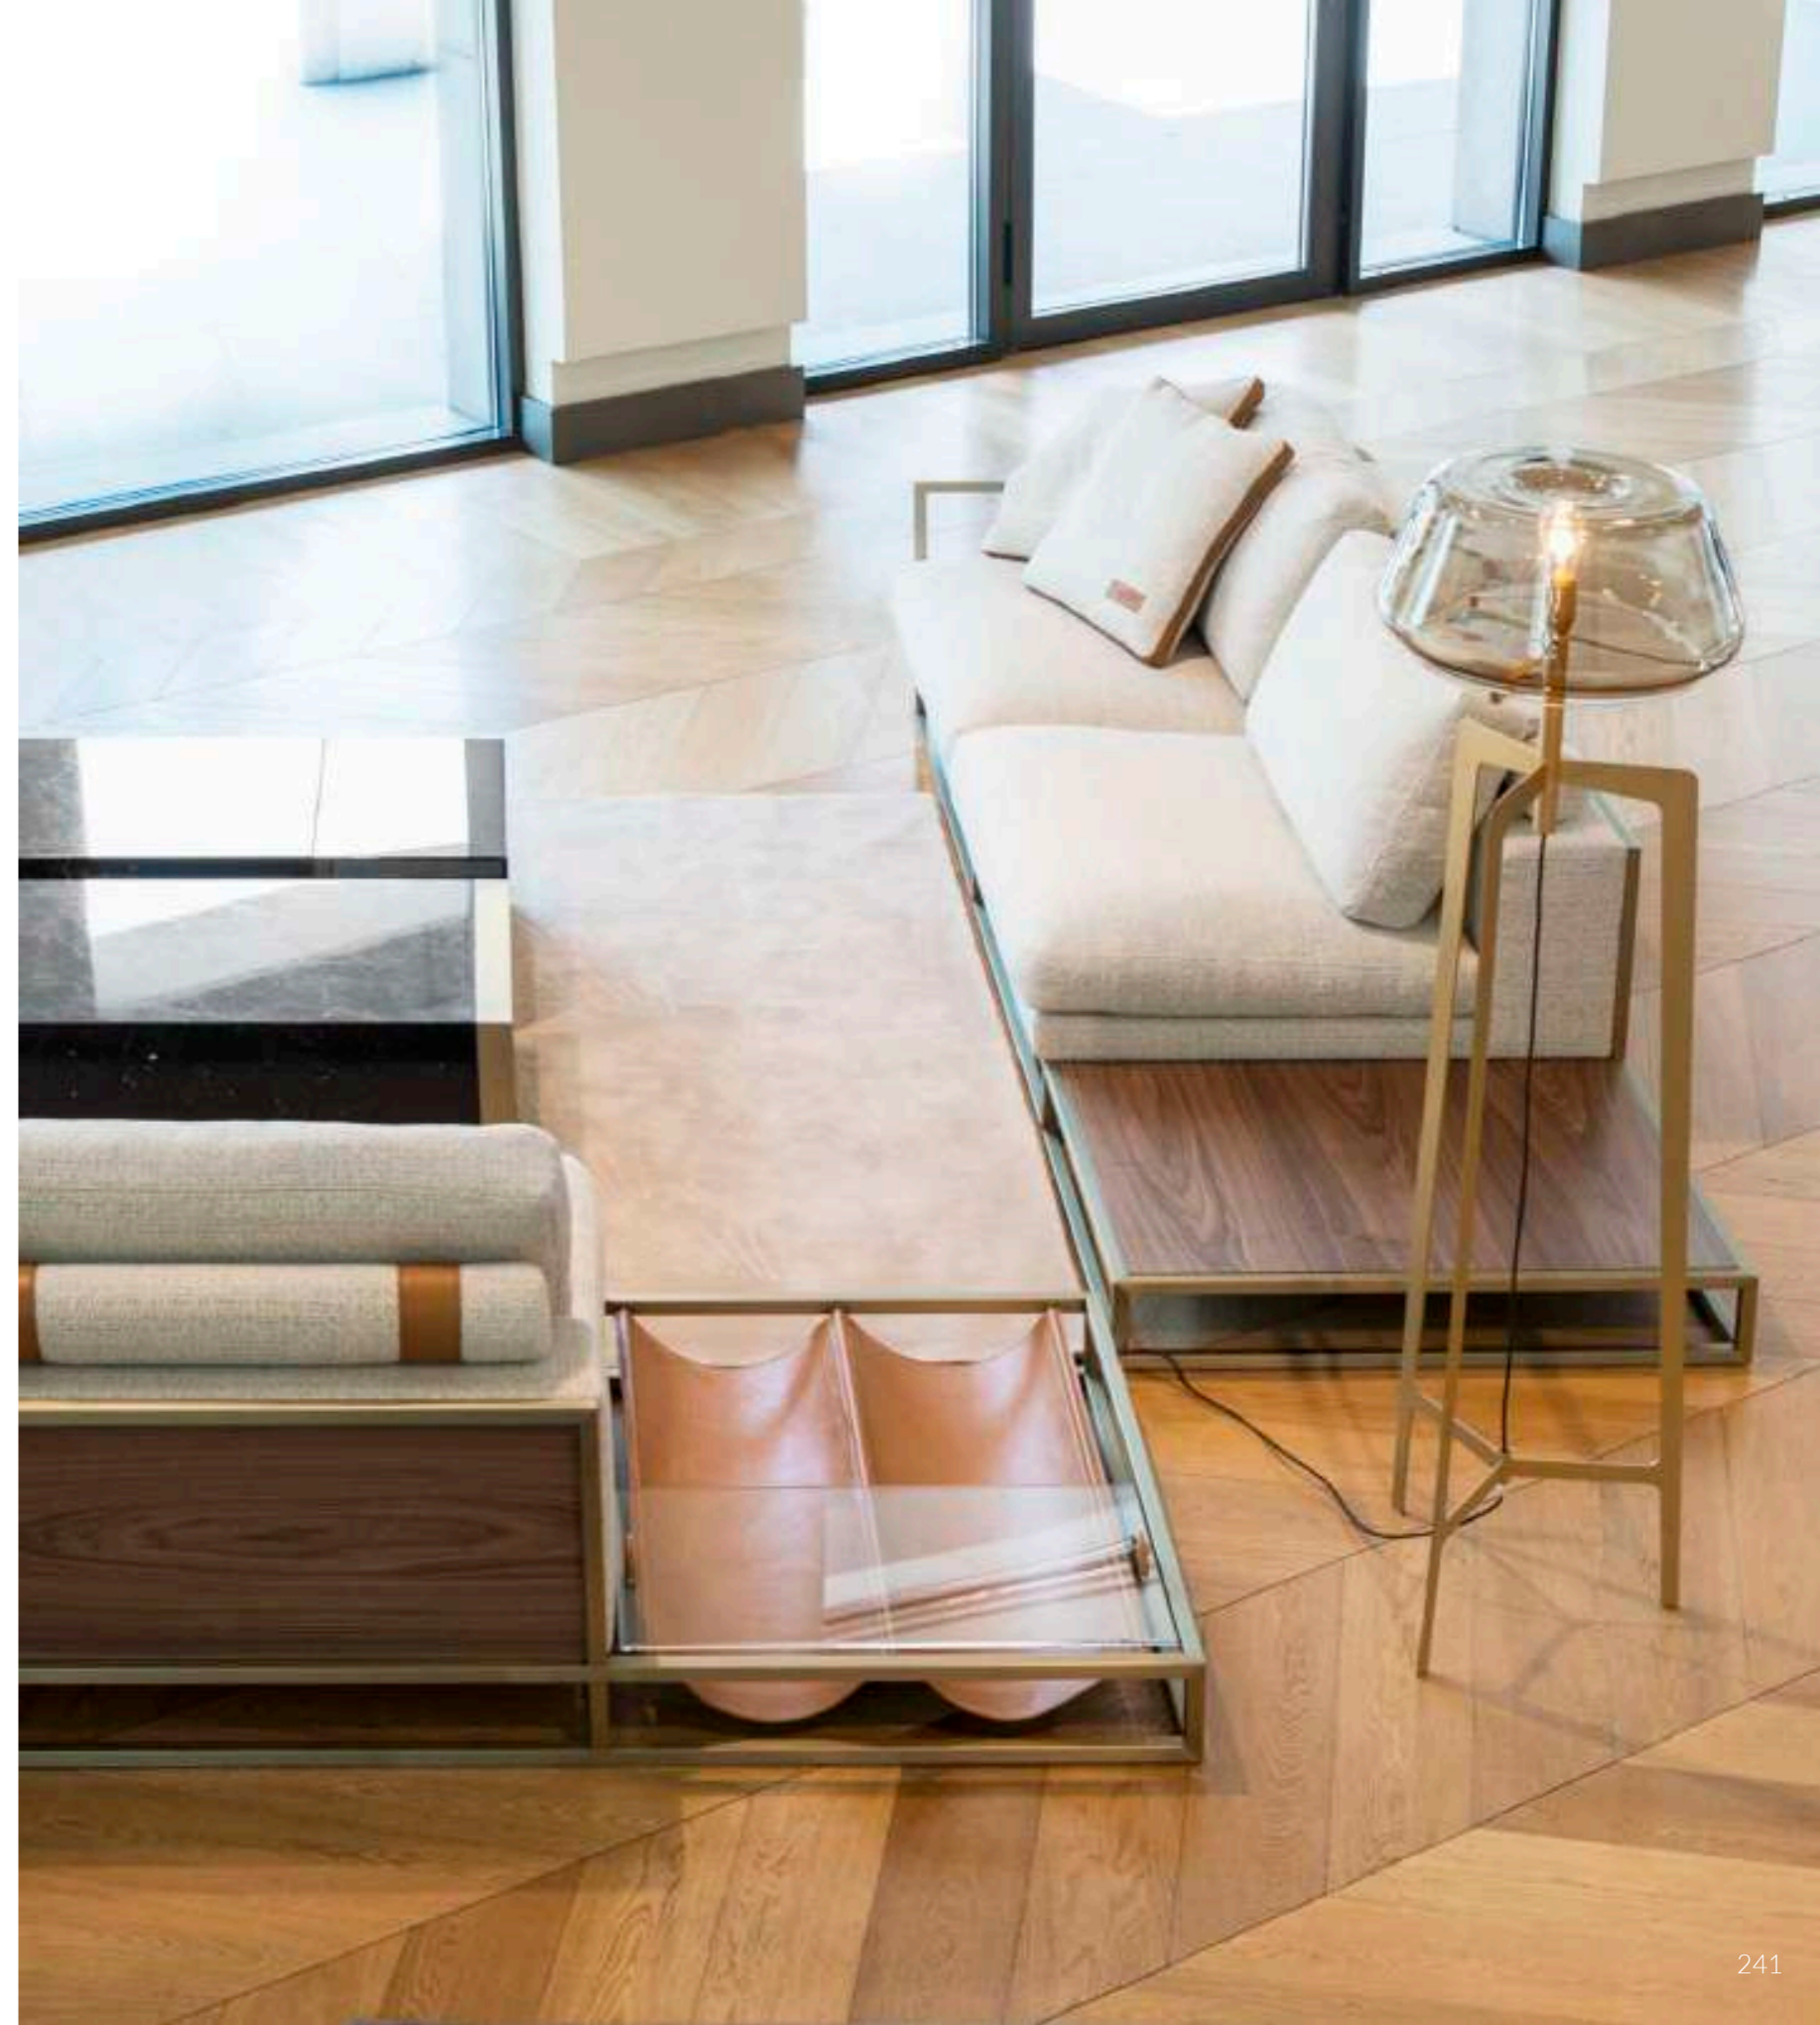

V210 living room

V210-W

Sofa 3 seats, cm 287x107,5x80h

With right looking arm and magazine rack, seat and backrest in fabric Spiga col. 1, tone on tone stitching, roll cushions in fabric as above with leather Daino col. Whiskey inserts, structure in stainless steel Light Gold satin finish, side magazine rack in leather Daino col. Whiskey, back panels in Canaletto Walnut veneer open pore finish. Pillow with bands, cm 55x55 fabric Spiga col. 1 with bands in leather Daino col. Whiskey with AM printed logo.

V210-L

Sofa 3 seats, cm 287x107,5x80h

With left looking arm and side table, seat and backrest in fabric Spiga col. 1, tone on tone stitching, roll cushions in fabric as above with leather Daino col. Whiskey inserts, structure in stainless steel Light Gold satin finish, back panels in leather Daino col. Whiskey, top of the table in Canaletto Walnut veneer open pore finish. Pillow with bands, cm 55x55 fabric Spiga col. 1 with bands in leather Daino col. Whiskey with AM printed logo.

V226

Coffee table, cm 140x60x35h

Frame in metal Light Gold satin finish, top in marble Black Marquinia & glass fumé.

V258

Floor lamp, cm diam. 48x161,5h

Metal structure Light Gold satin finish, shade in glass fumé.

VR02

Rug, cm 340x240

wool & viscose, mechanic loom, col. beige.

ASTON MARTIN