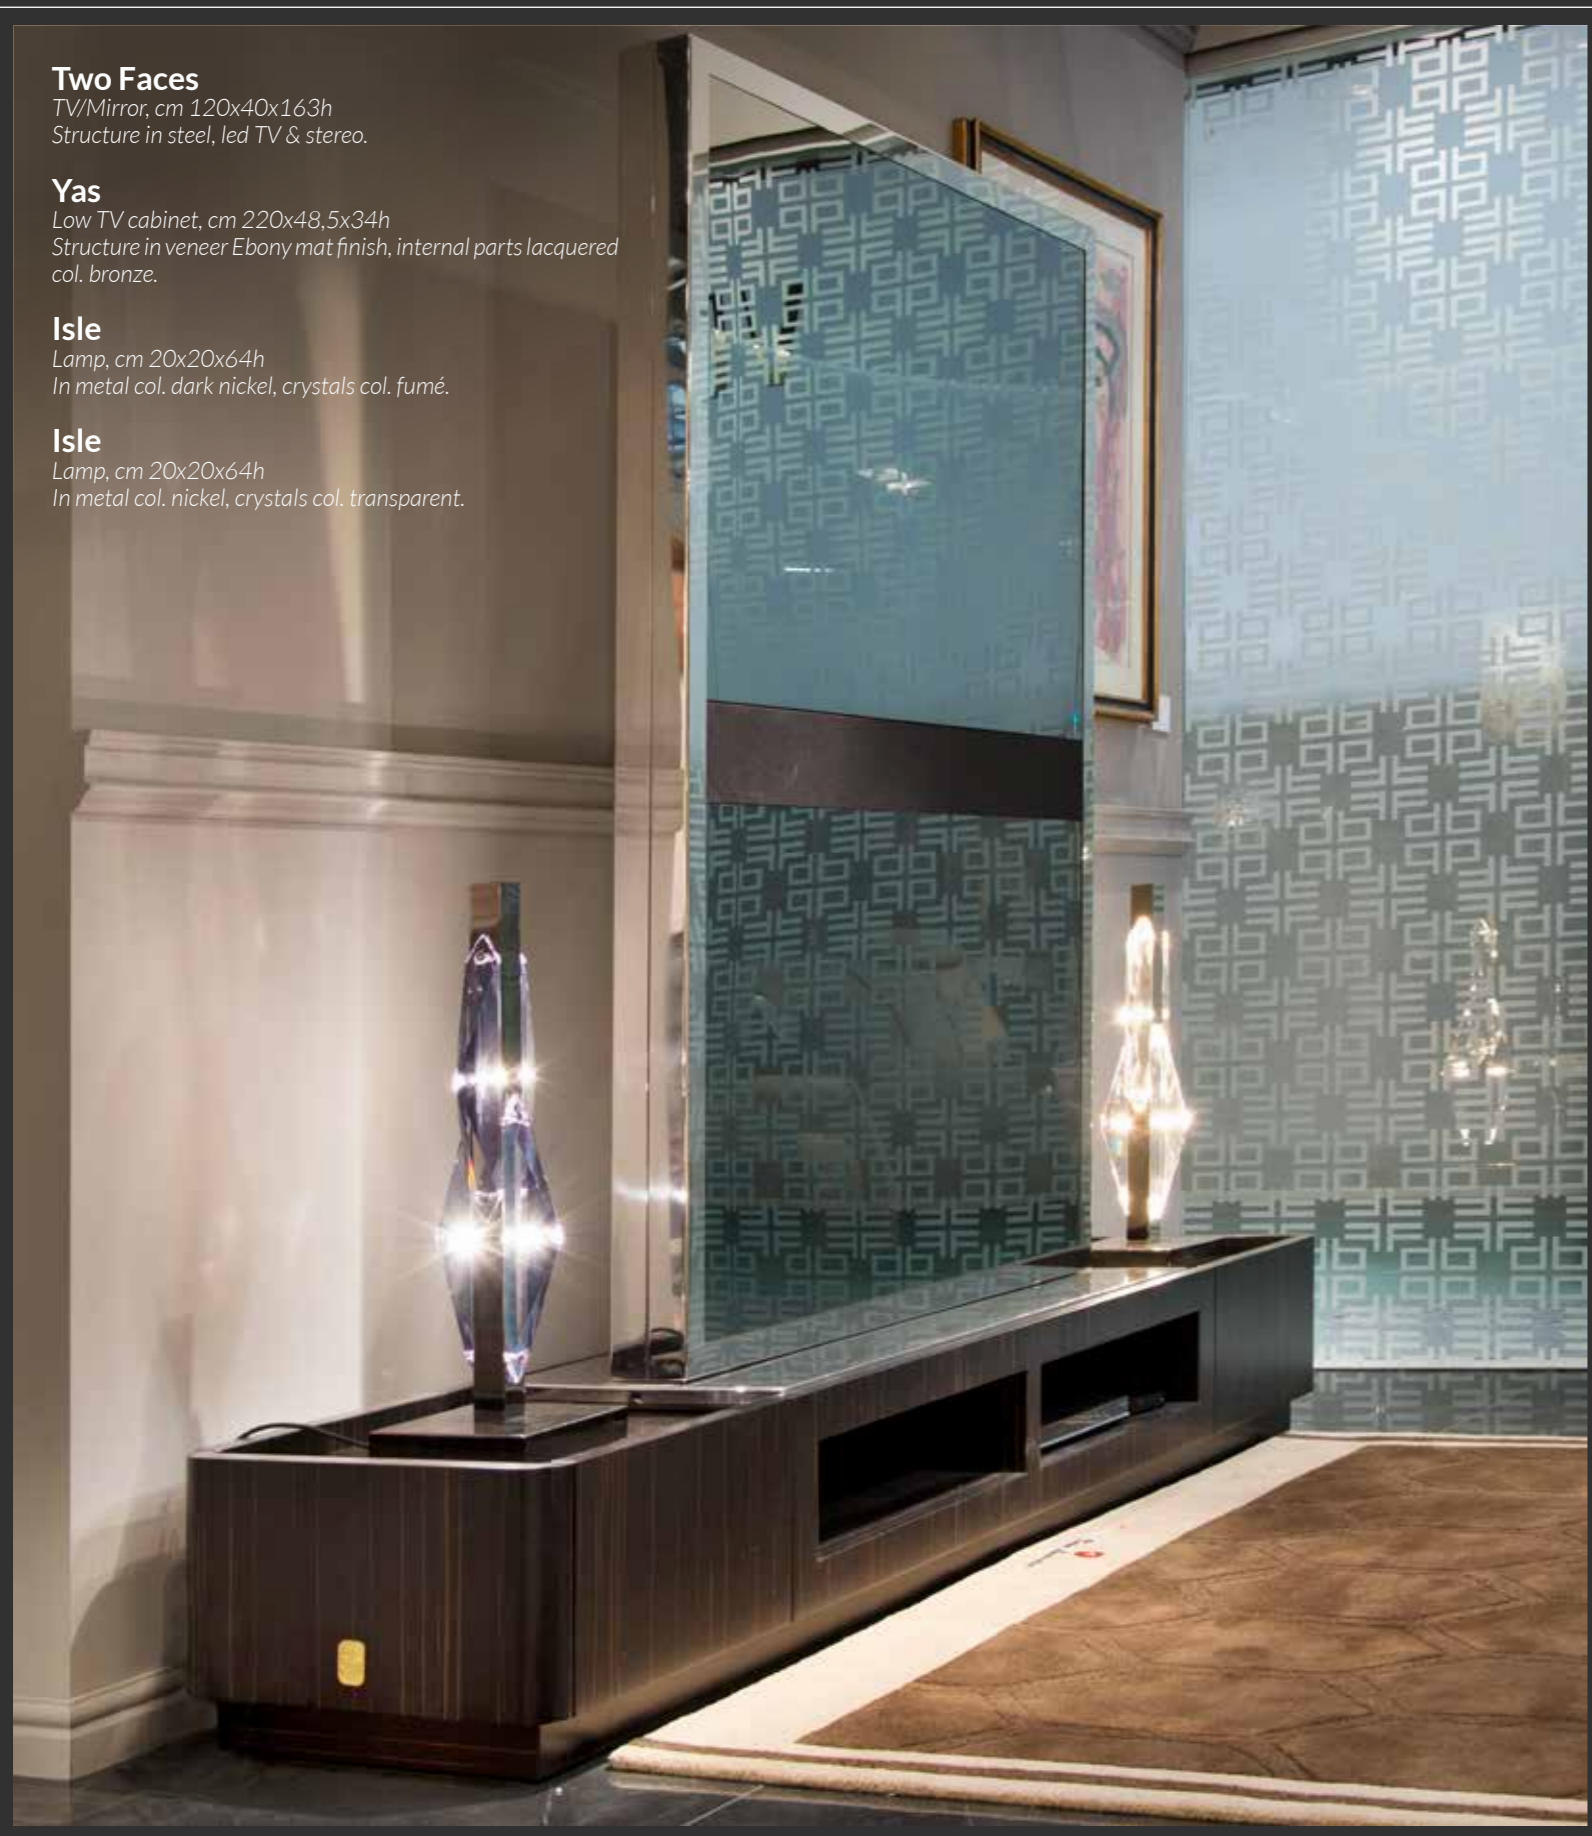

Two Faces

TV/Mirror, cm 120x40x163h
Structure in steel, led TV & stereo.

Yas

Low TV cabinet, cm 220x48,5x34h
Structure in veneer Ebony mat finish, internal parts lacquered
col. bronze.

Isle

Lamp, cm 20x20x64h
In metal col. dark nickel, crystals col. fumé.

Isle

Lamp, cm 20x20x64h
In metal col. nickel, crystals col. transparent.

Yas

Composition of n.2 armchairs Full Option, cm 190x96x98h
Full option including: light/cooler, massage, open/close electric mechanism.
Seat, back & arms in leather Deer col. 298 Root with piping in leather
Deer col. Form Sand, inserts on frontal arms in nickel bronze, with manual
mechanism for headrest & printed TL logo.