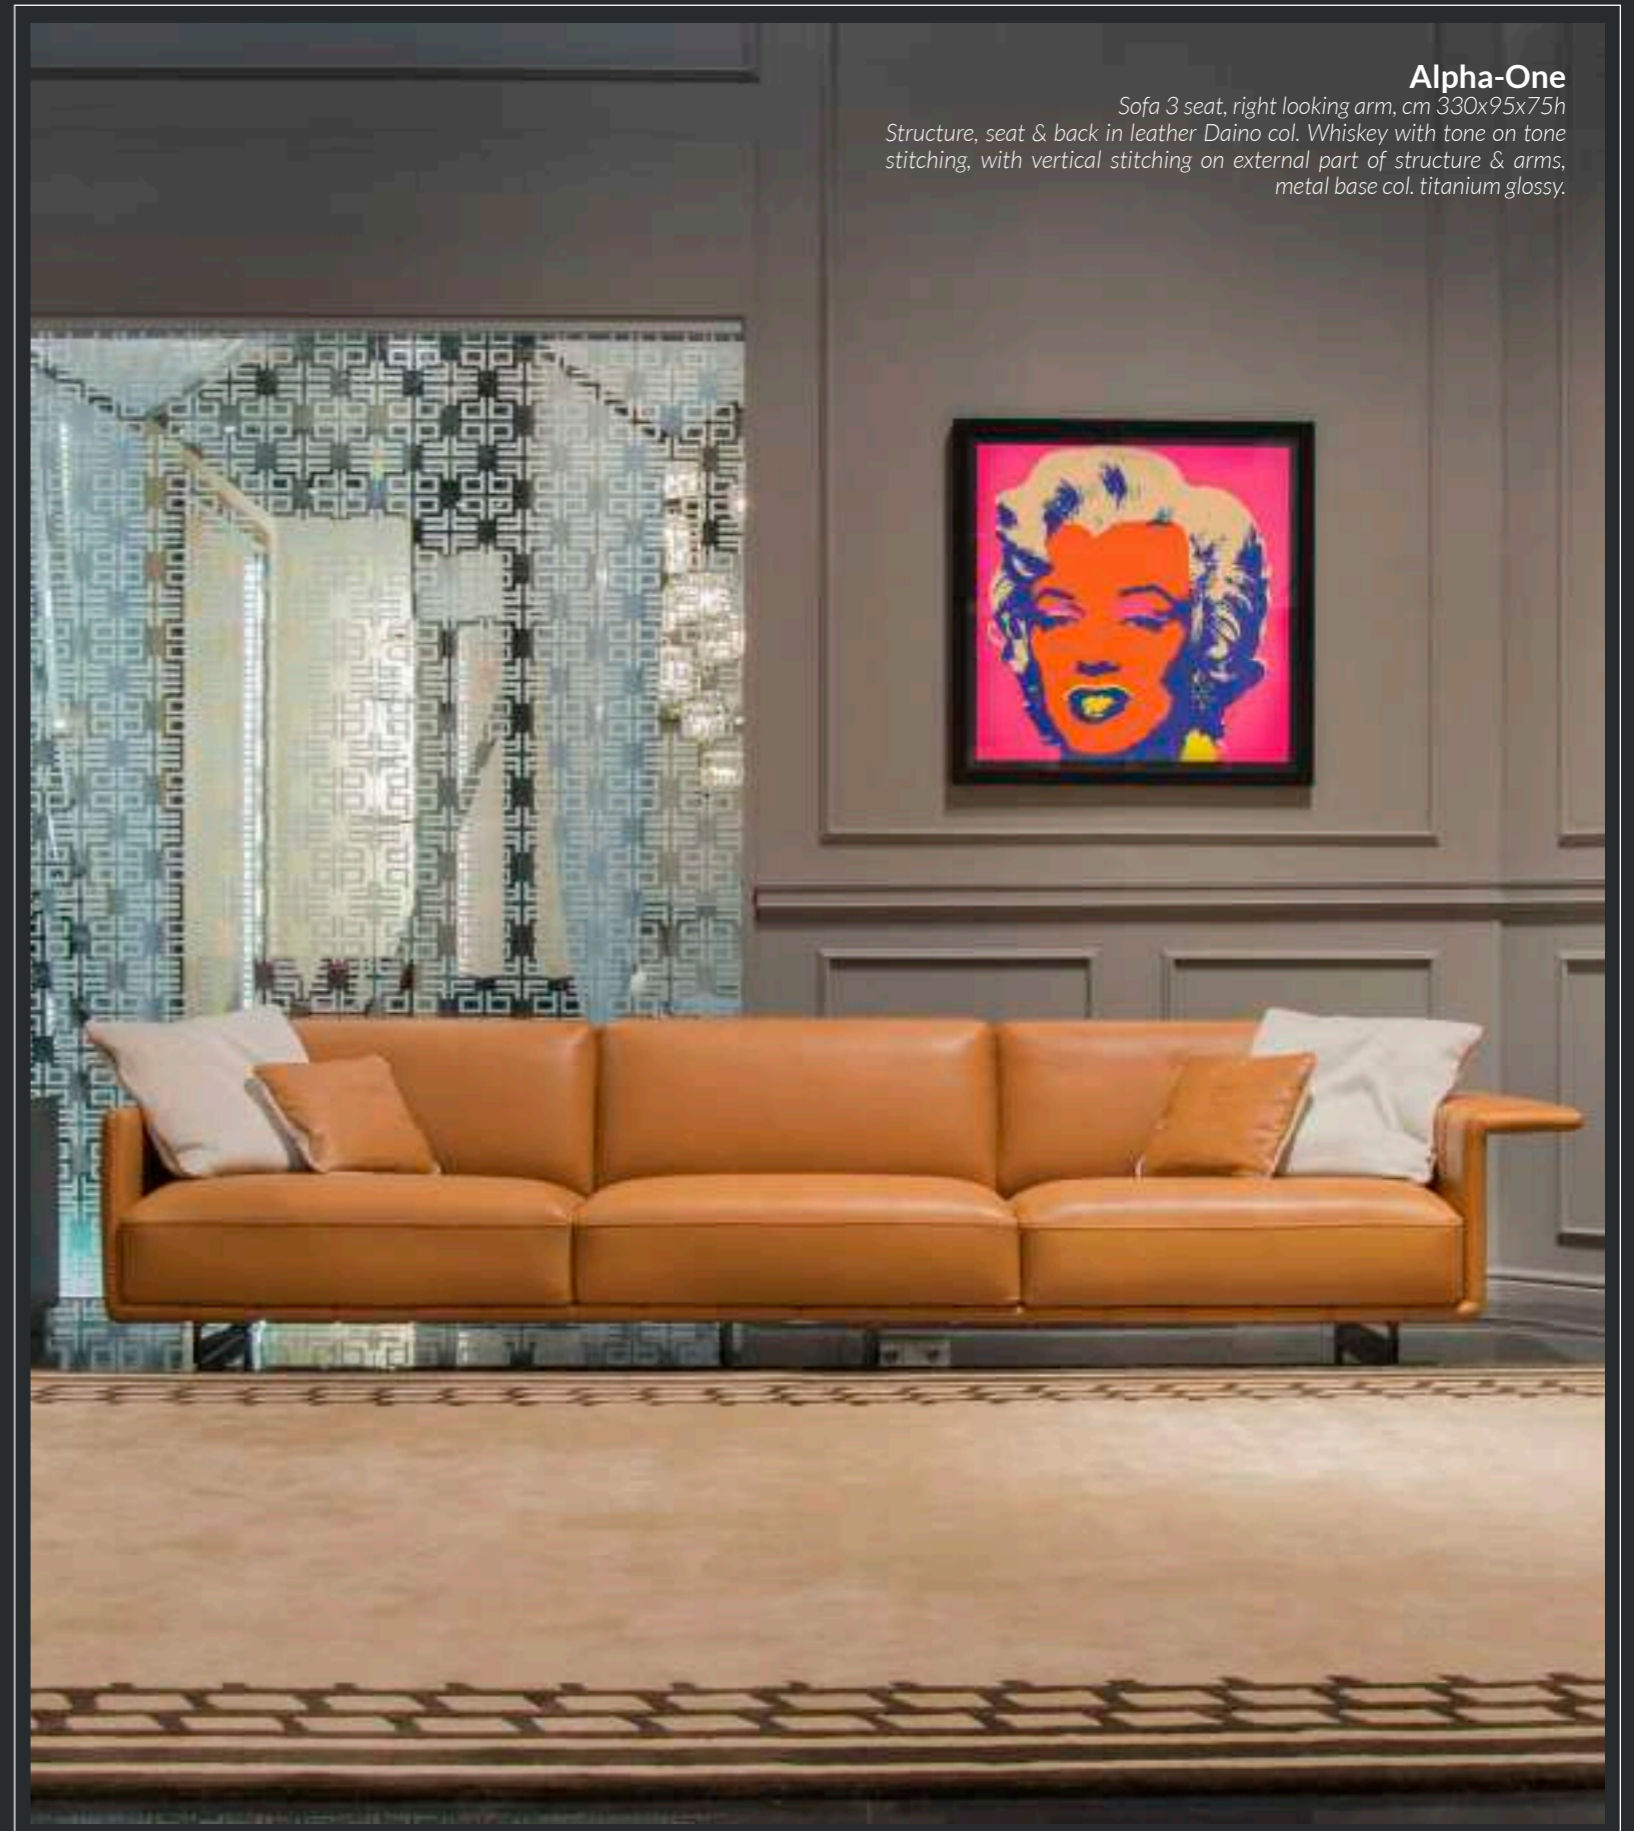

Hexagon

Side table, cm 65x59x45h
Structure in nickel bronze, top in mirror col. bronze.

Tonino Lamborghini
CASA

ALPHA-ONE
living room

Pillows

Pillow, cm 55x55, in fabric Brera col. 2 with piping in leather Daino col. Whiskey. Pillow, cm 36x36, one side in fabric Brera, another side in leather Daino col. Whiskey with TL printed logo in center.