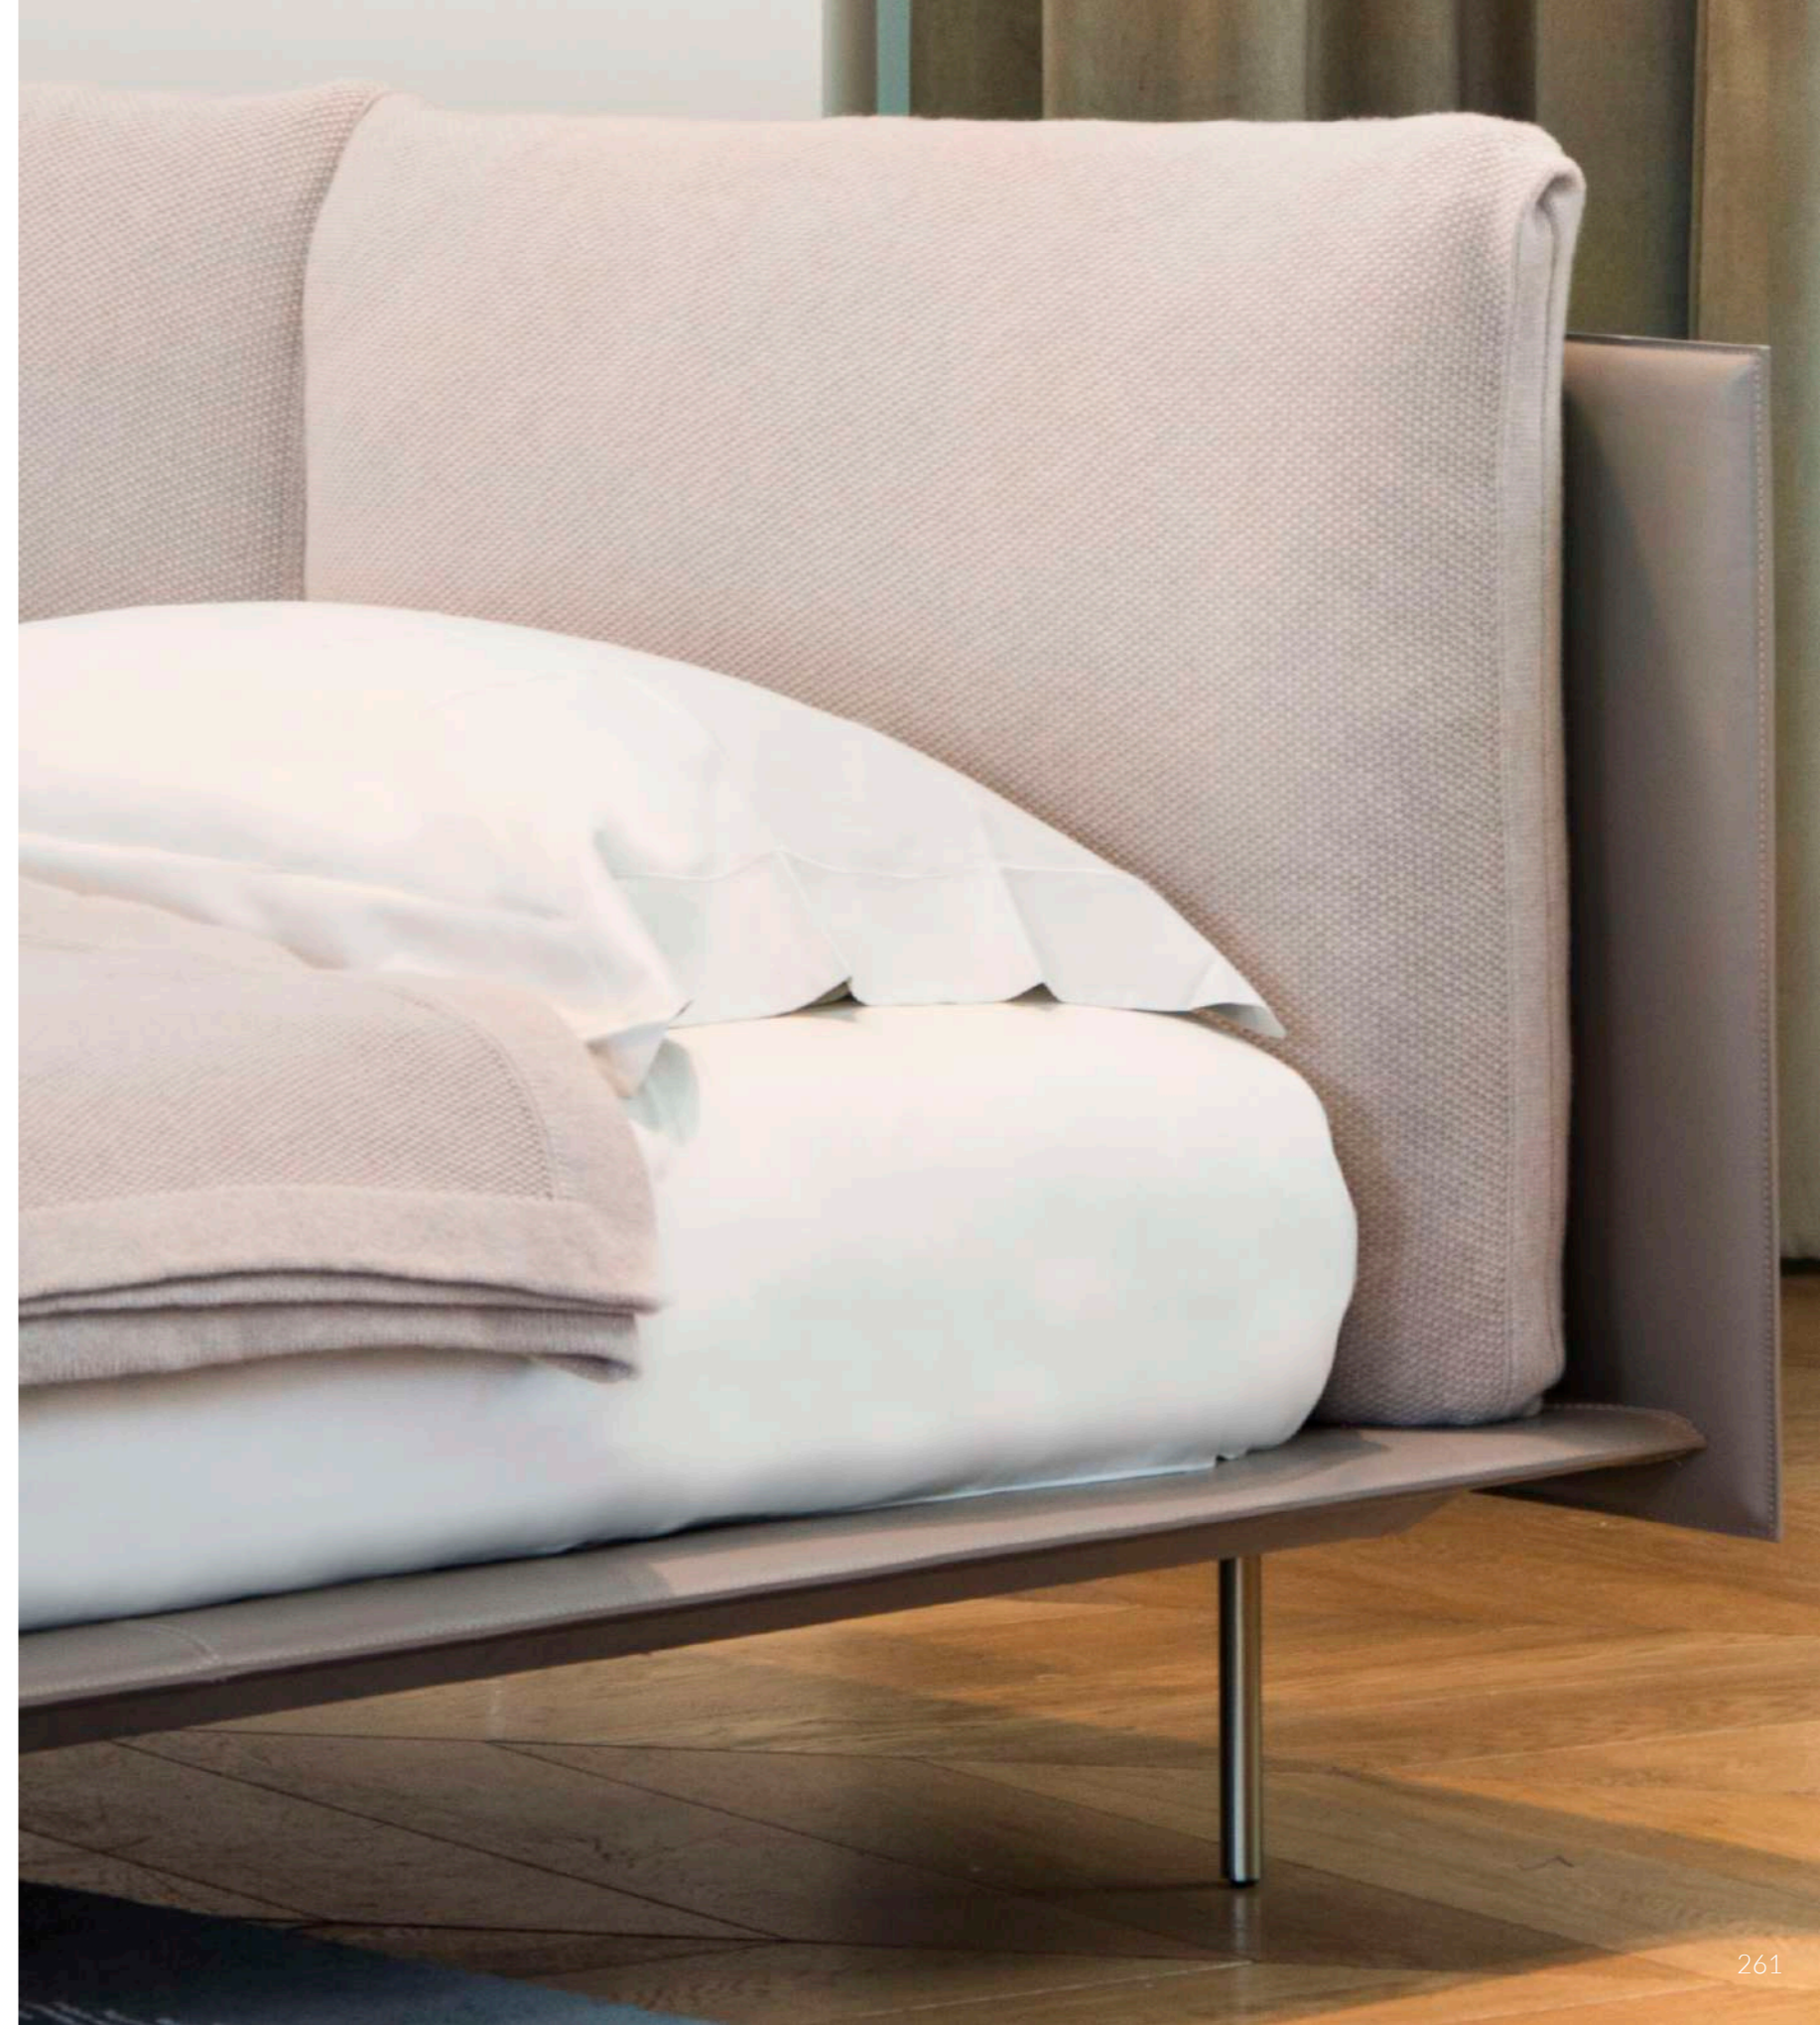

V258

Table lamp, cm diam. 48x61h

Metal structure in Light Gold satin finish, shade in glass fumé.

VR02

Rug, cm 340x240

wool & viscose, mechanic loom, col. grey.

ASTON MARTIN

V251 | bed - V247 | night table