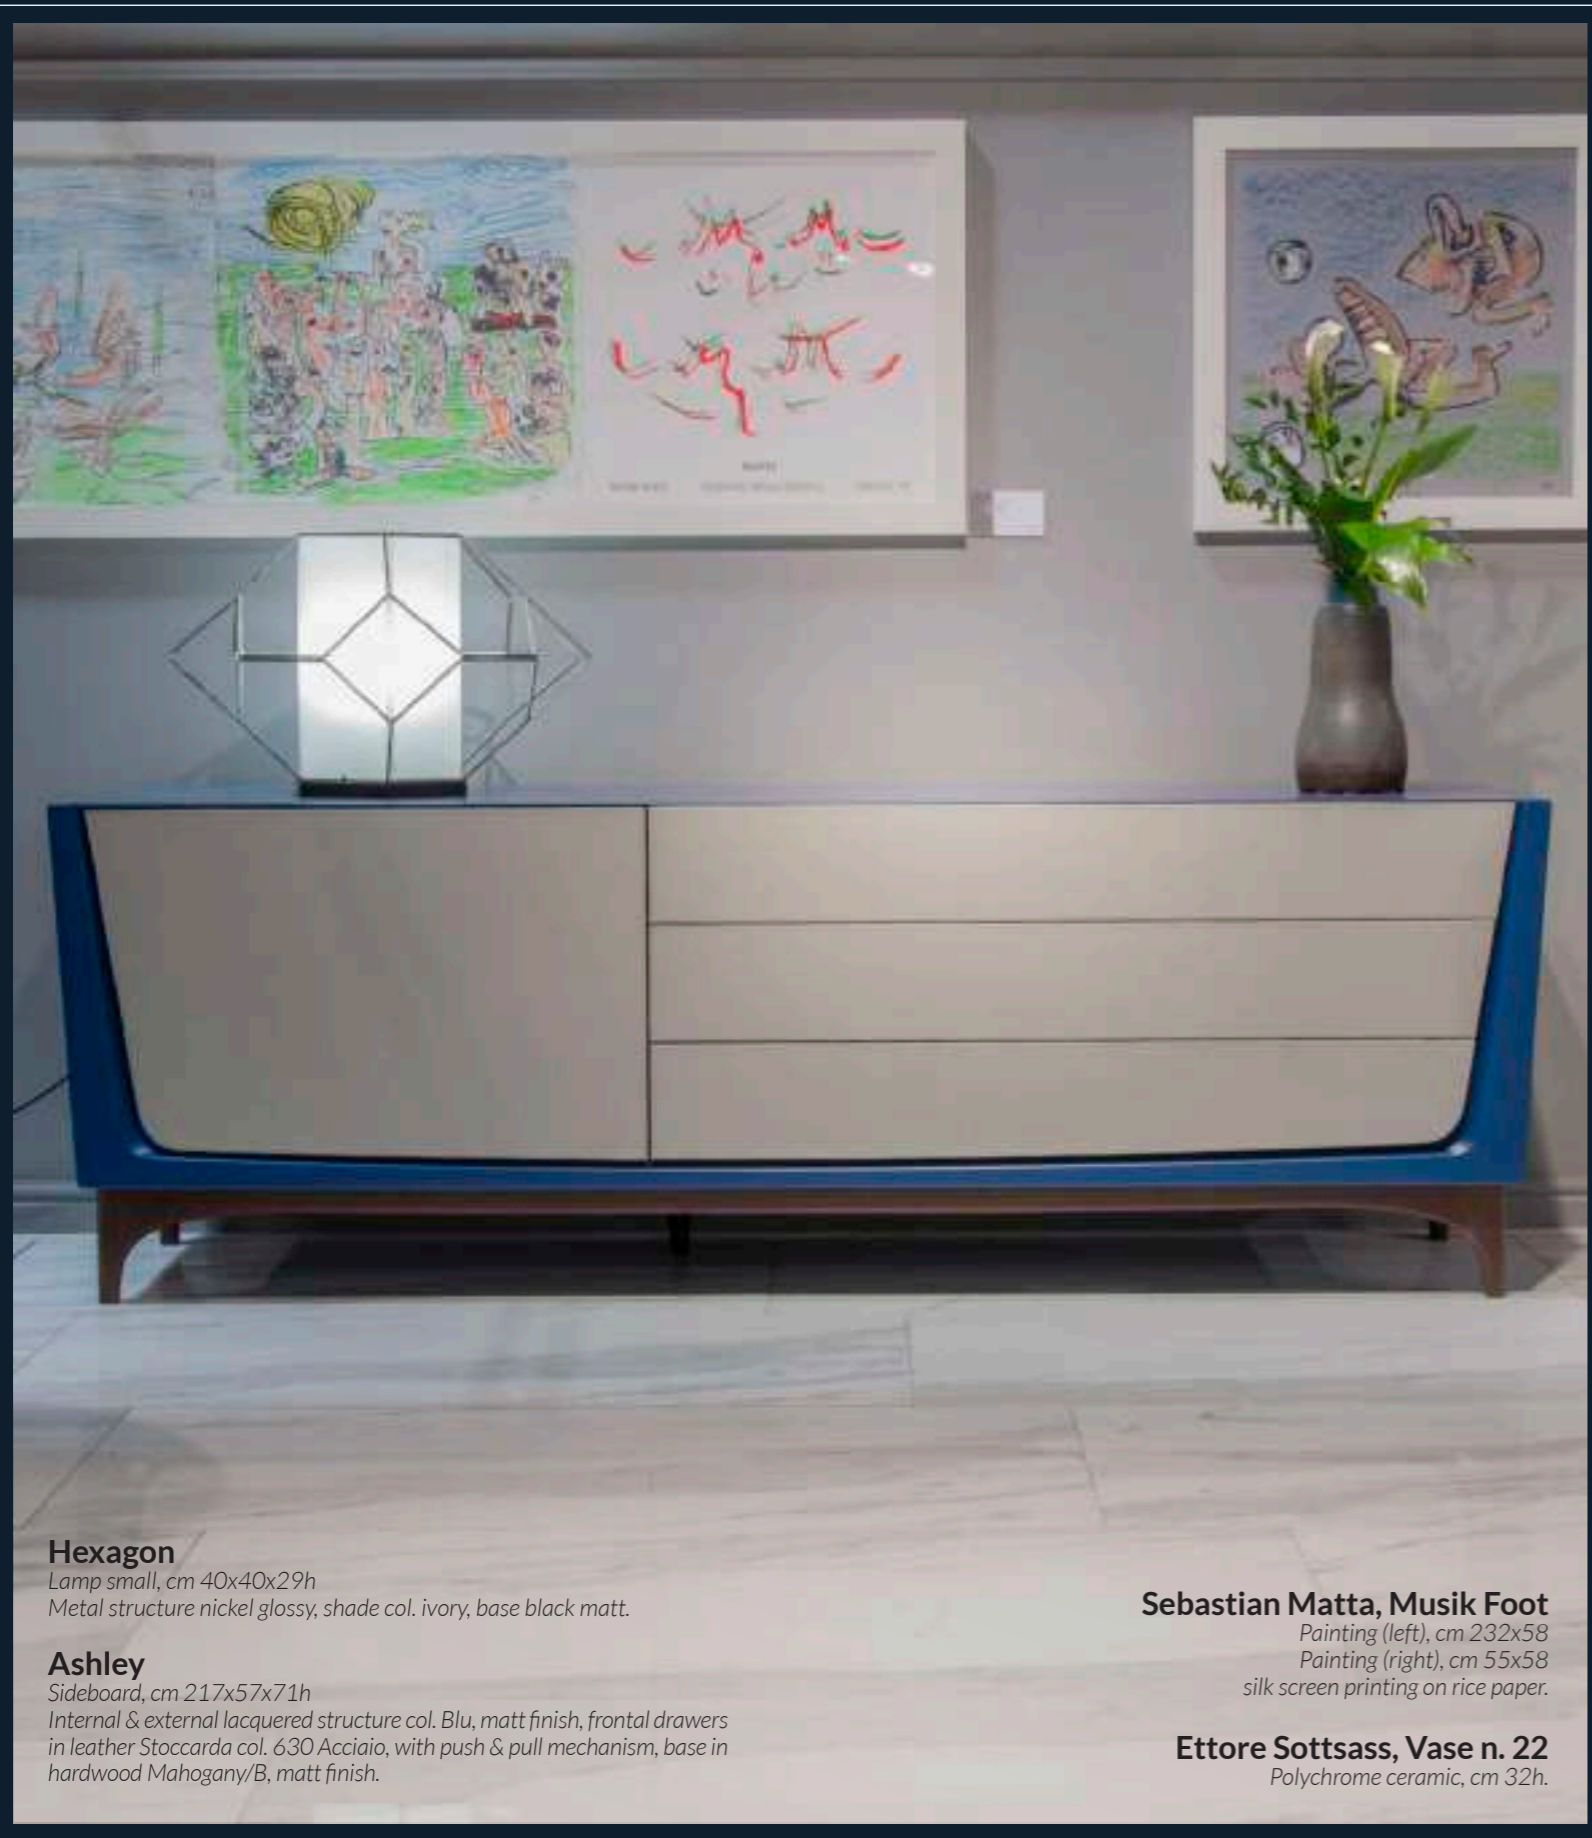

Hexagon
Lamp small, cm 40x40x29h
Metal structure nickel glossy, shade col. ivory, base black matt.

Ashley
Sideboard, cm 217x57x71h
Internal & external lacquered structure col. Blu, matt finish, frontal drawers in leather Stoccarda col. 630 Acciaio, with push & pull mechanism, base in hardwood Mahogany/B, matt finish.

Sebastian Matta, Musik Foot
Painting (left), cm 232x58
Painting (right), cm 55x58
silk screen printing on rice paper.

Ettore Sottsass, Vase n. 22
Polychrome ceramic, cm 32h.