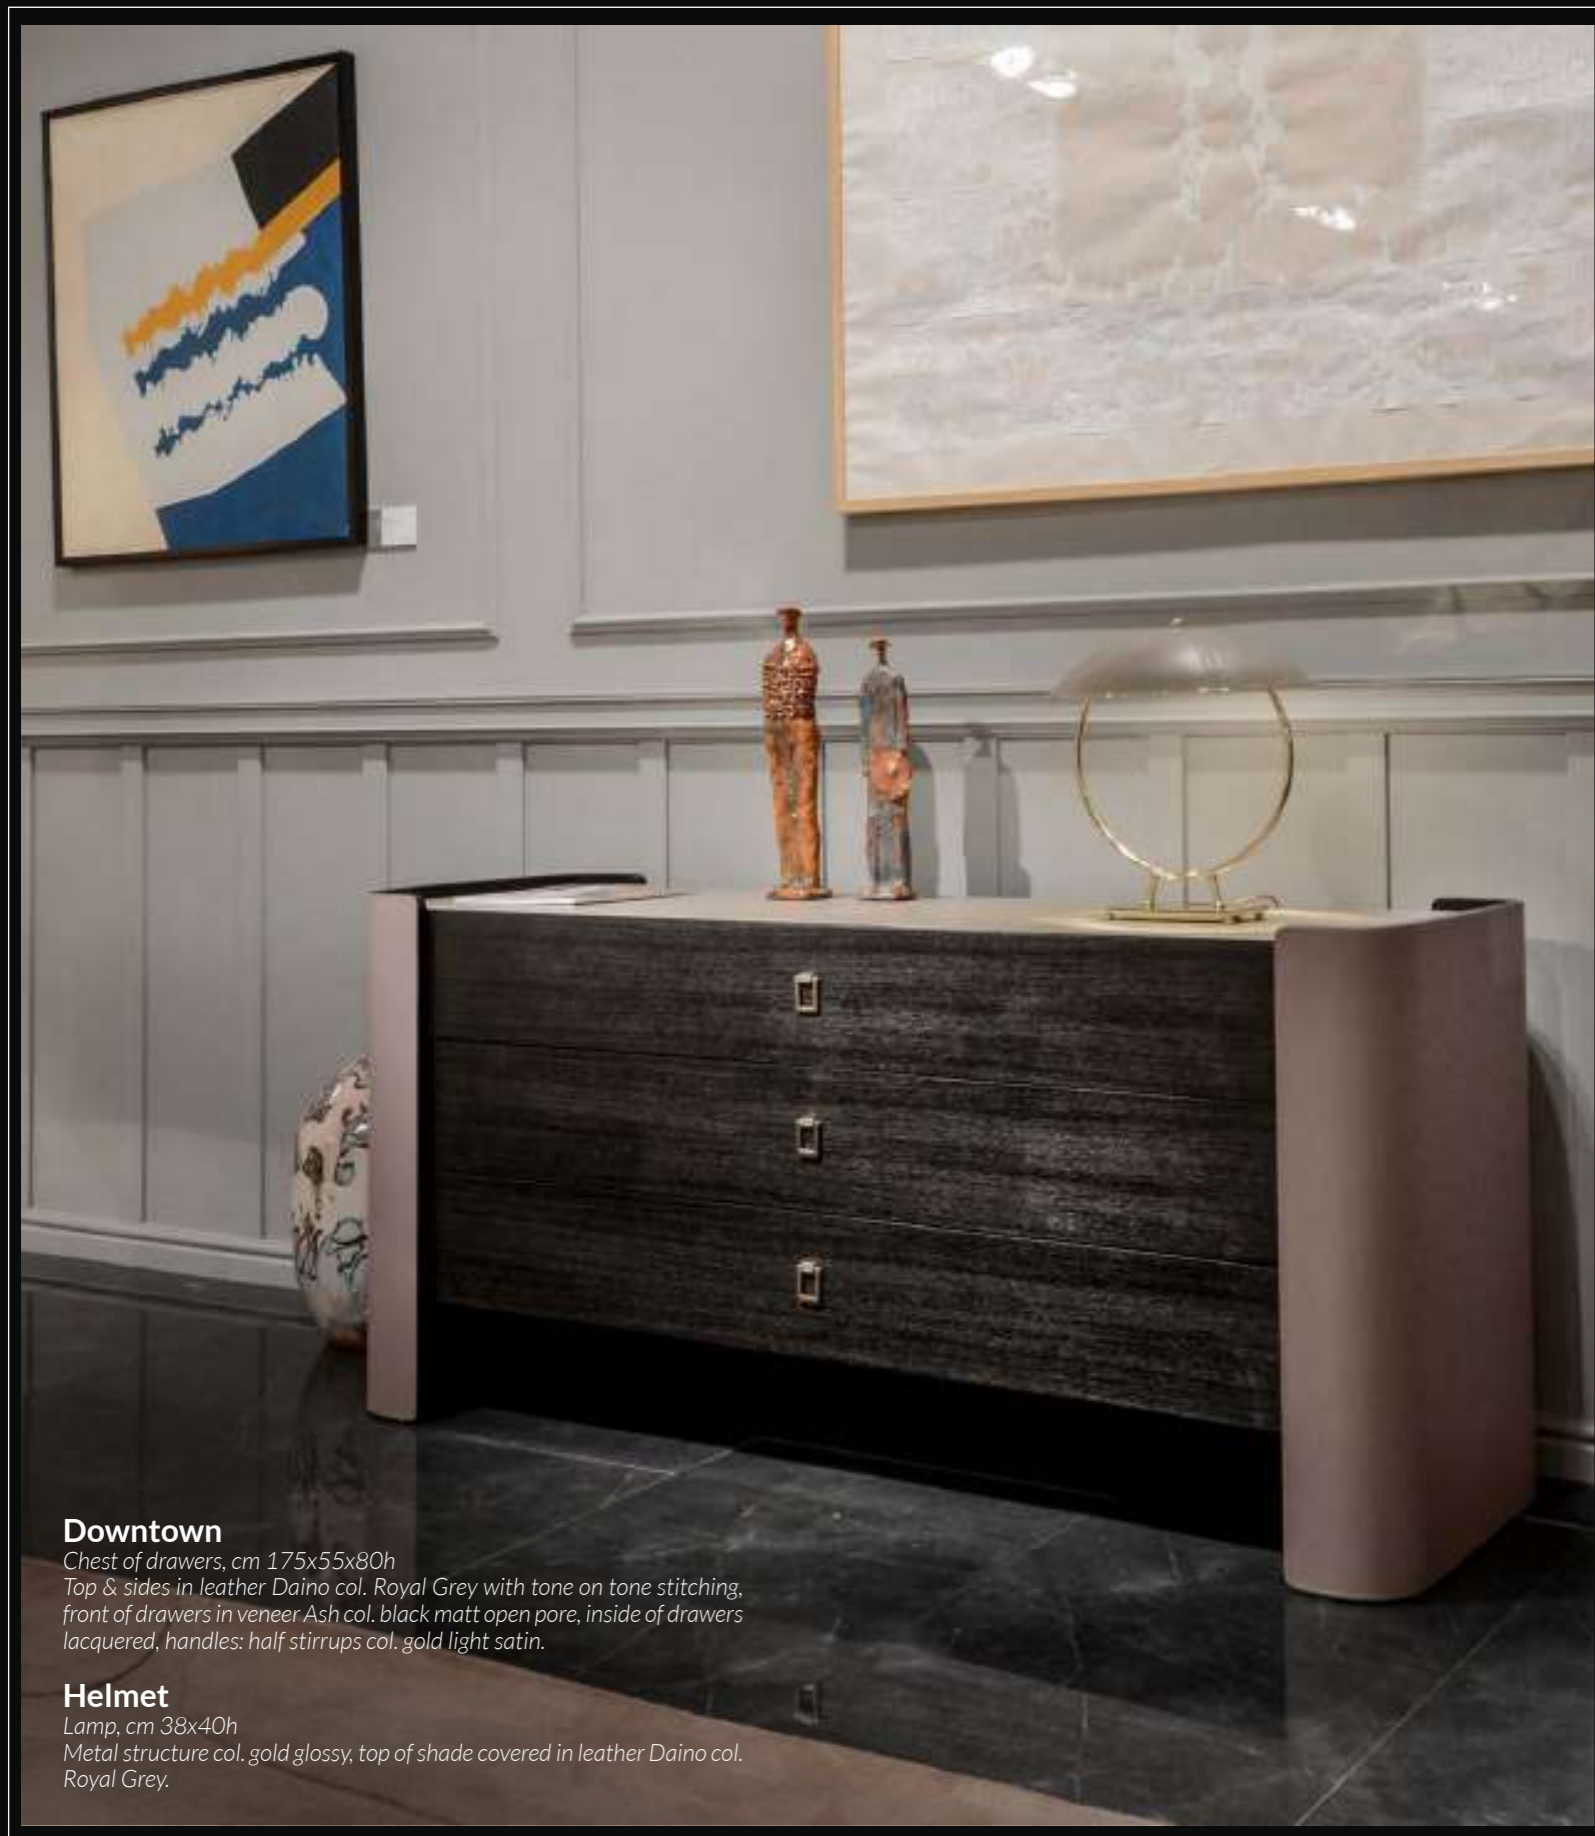

Downtown

Chair, cm 63x61x86h

Seat & back in leather Daino col. Oyster with tone on tone stitching, legs in hardwood Ash lacquered col. black matt open pore.

Leon 1

Wall lamp with 1 arm

Metal structure col. gold glossy, shade in fabric art. Soria col. 86.