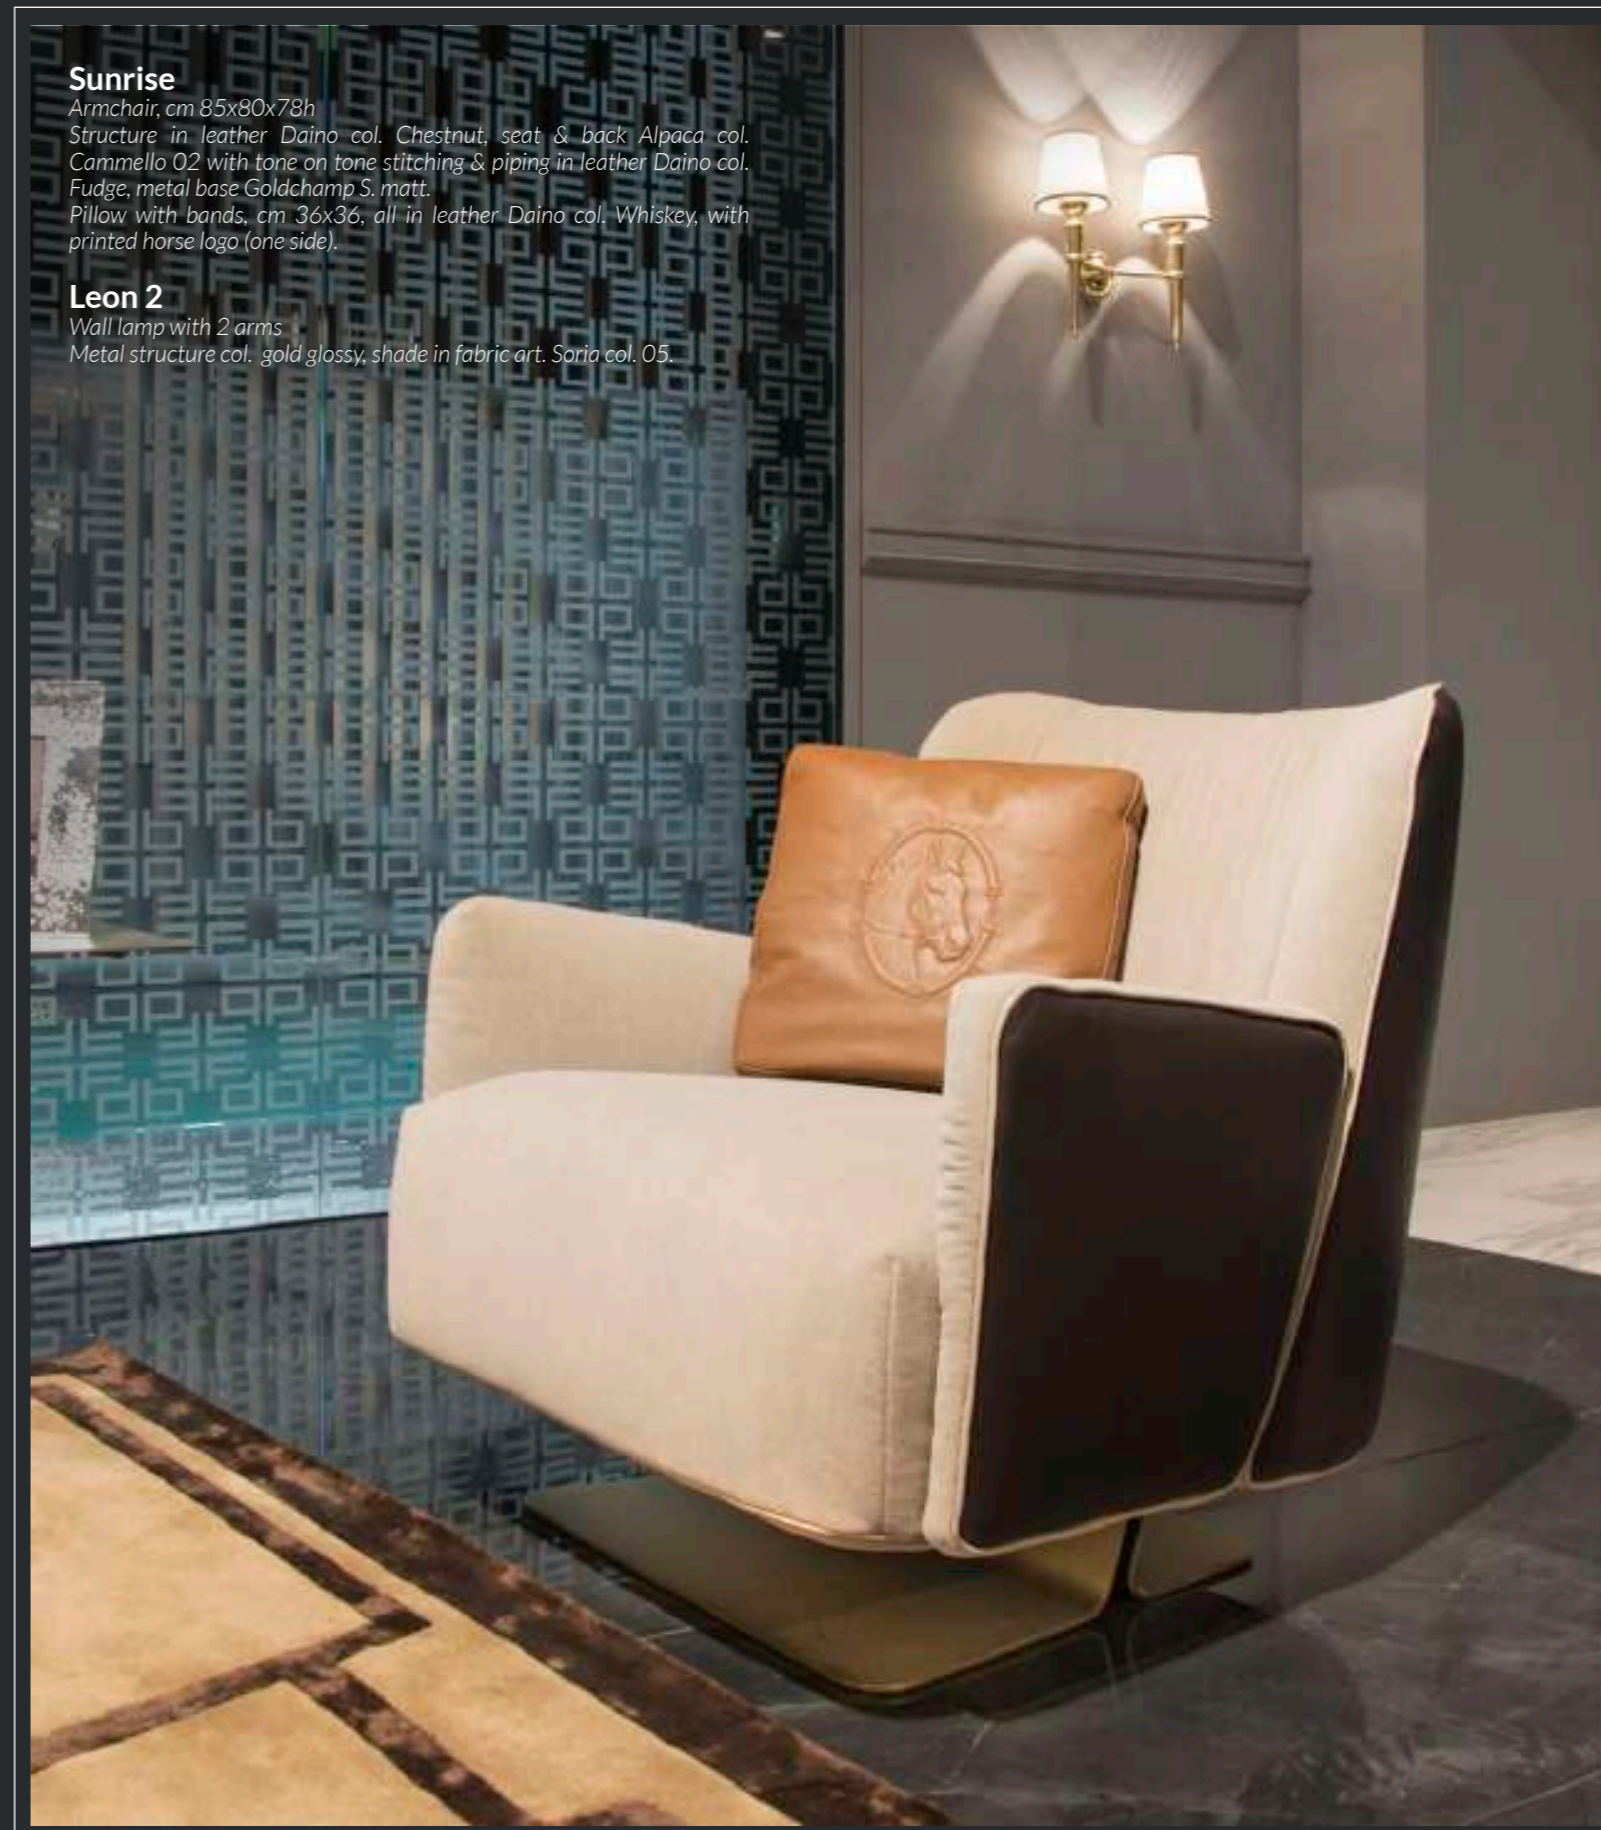

Leon 2

Wall lamp with 2 arms
Metal structure col. gold glossy, shade in fabric art. Soria col. 05.