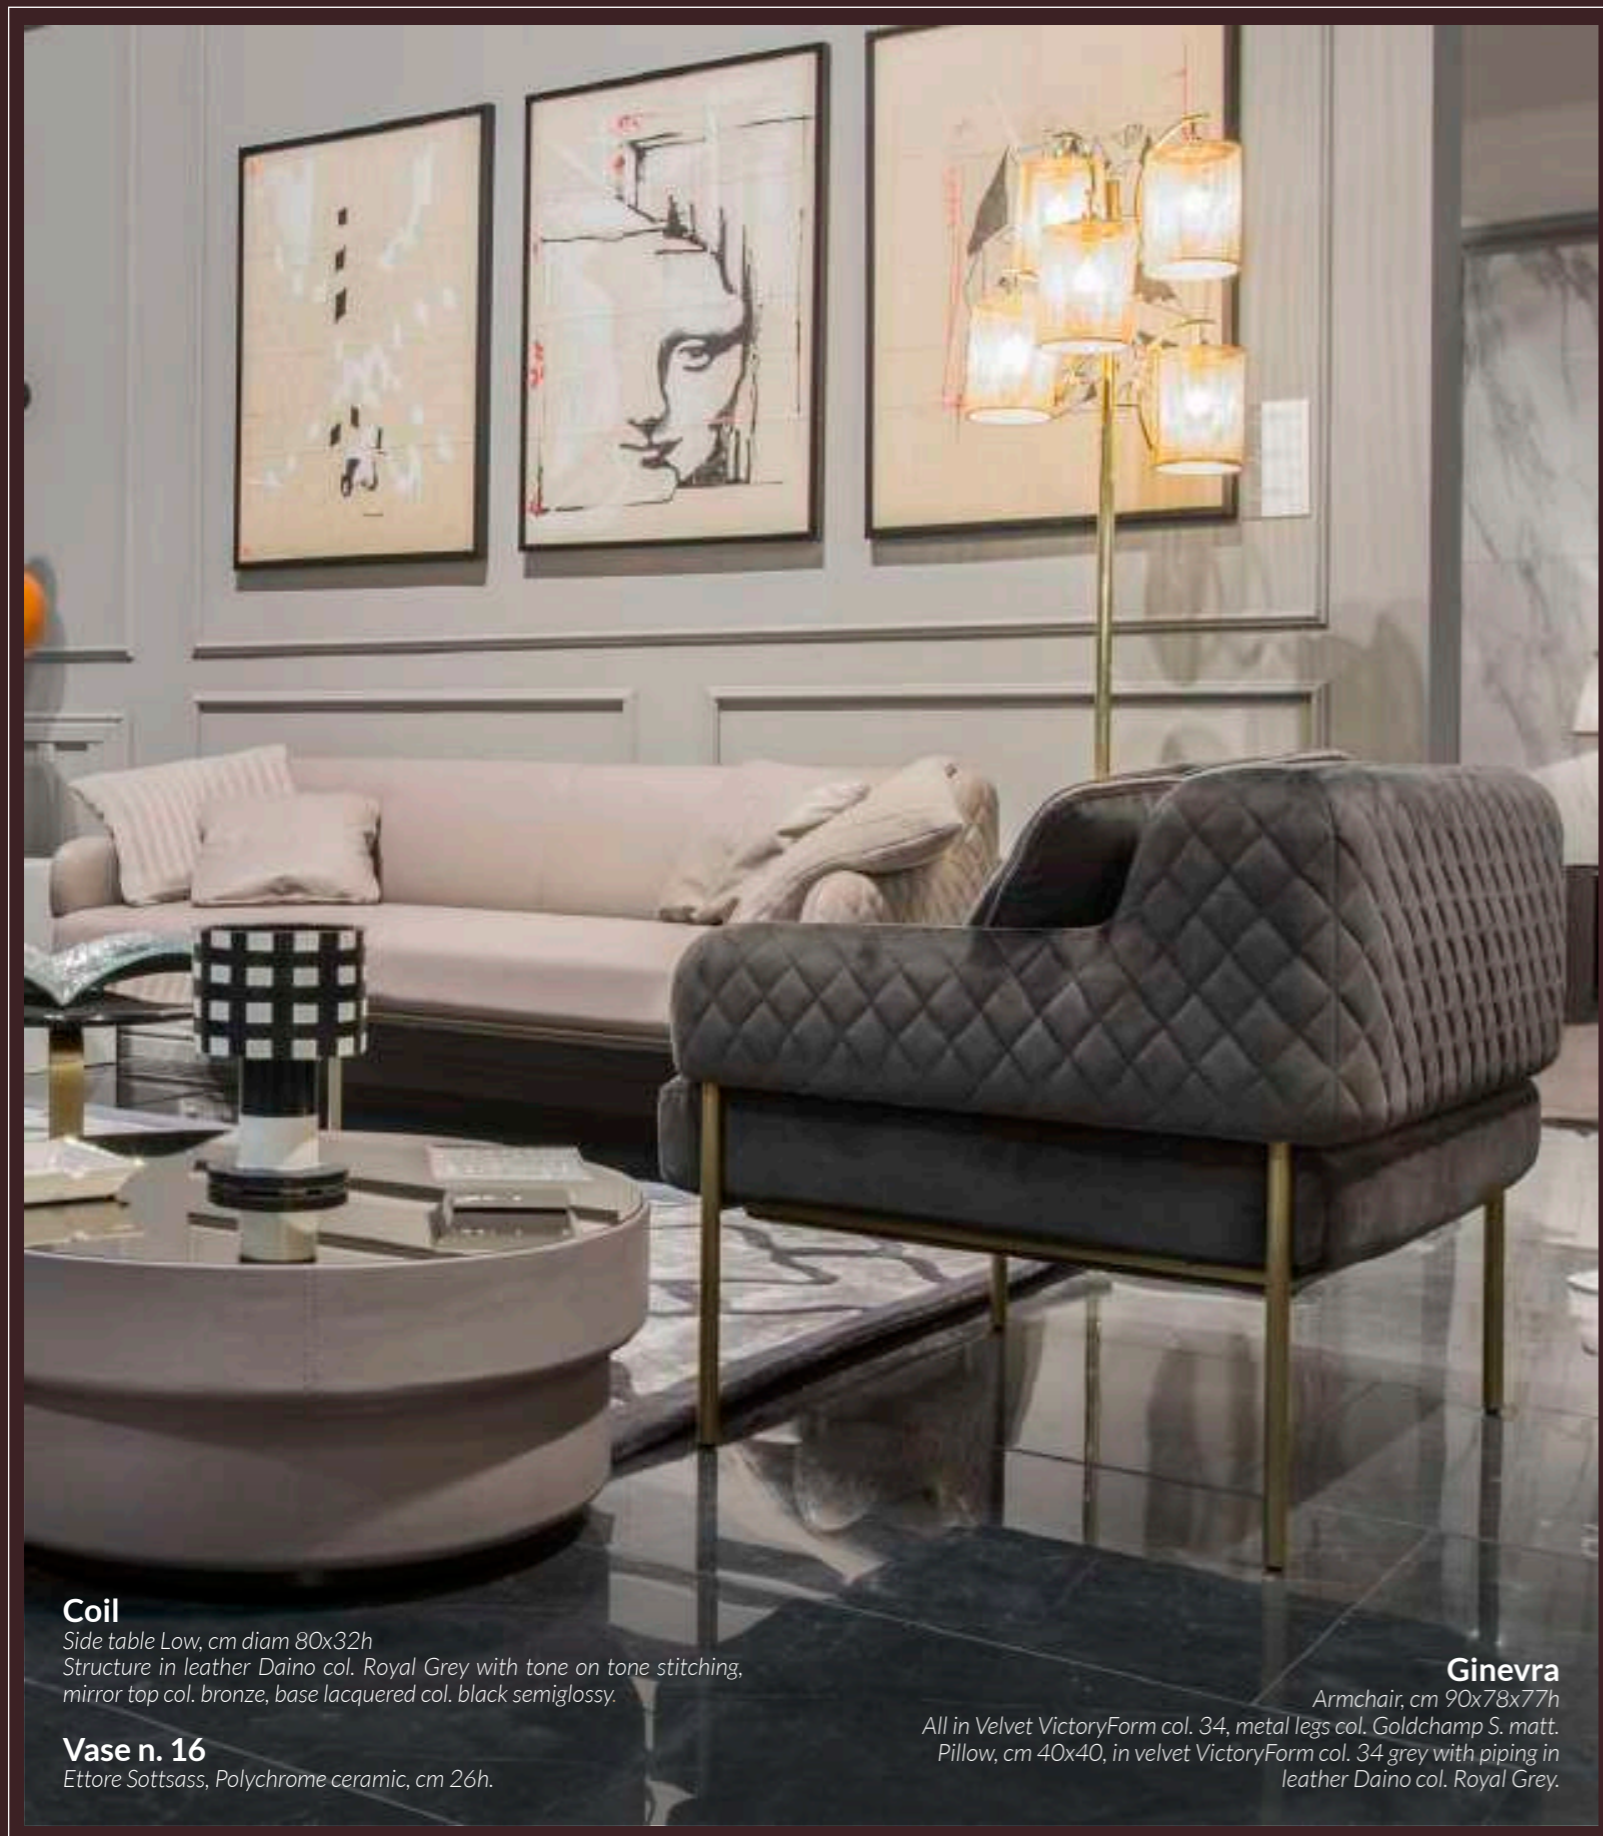

Spring

Floor lamp, cm 50x180h

Metal structure gold glossy.

Umberto

Rug, cm 200x300

wool & viscose col. grey.

GINEVRA
living room

Coil