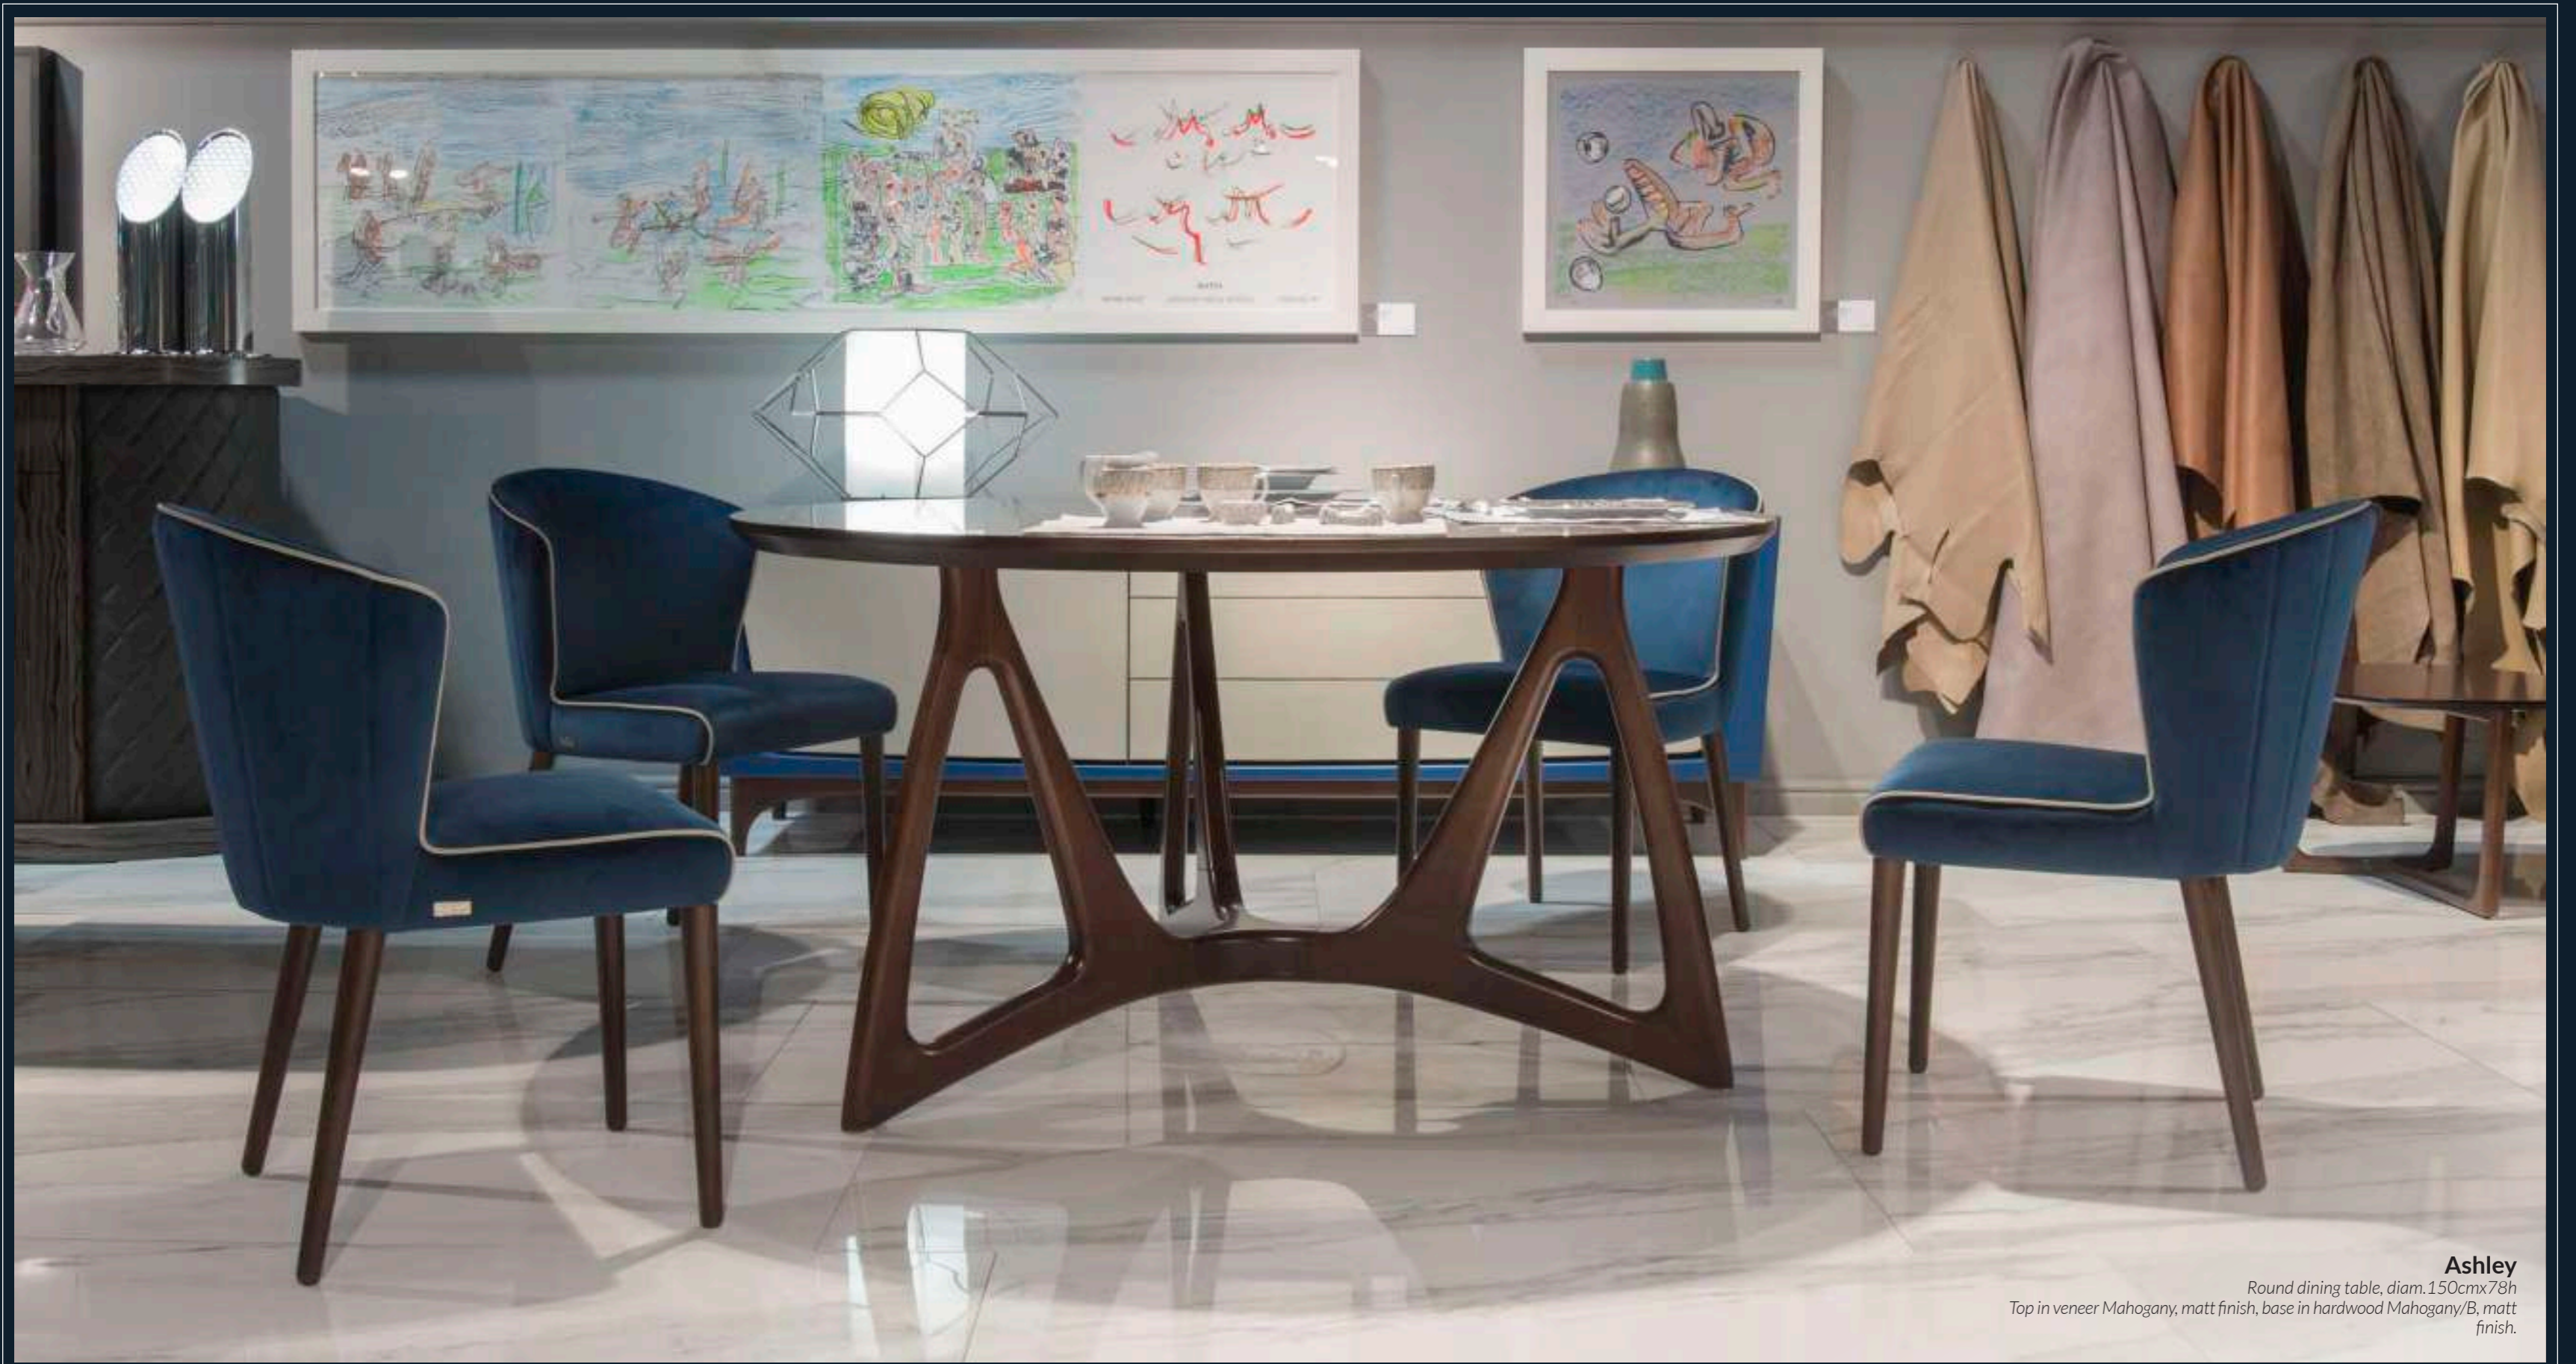

Ashley
Round dining table, diam. 150cmx78h
Top in veneer Mahogany, matt finish, base in hardwood Mahogany/B, matt finish.