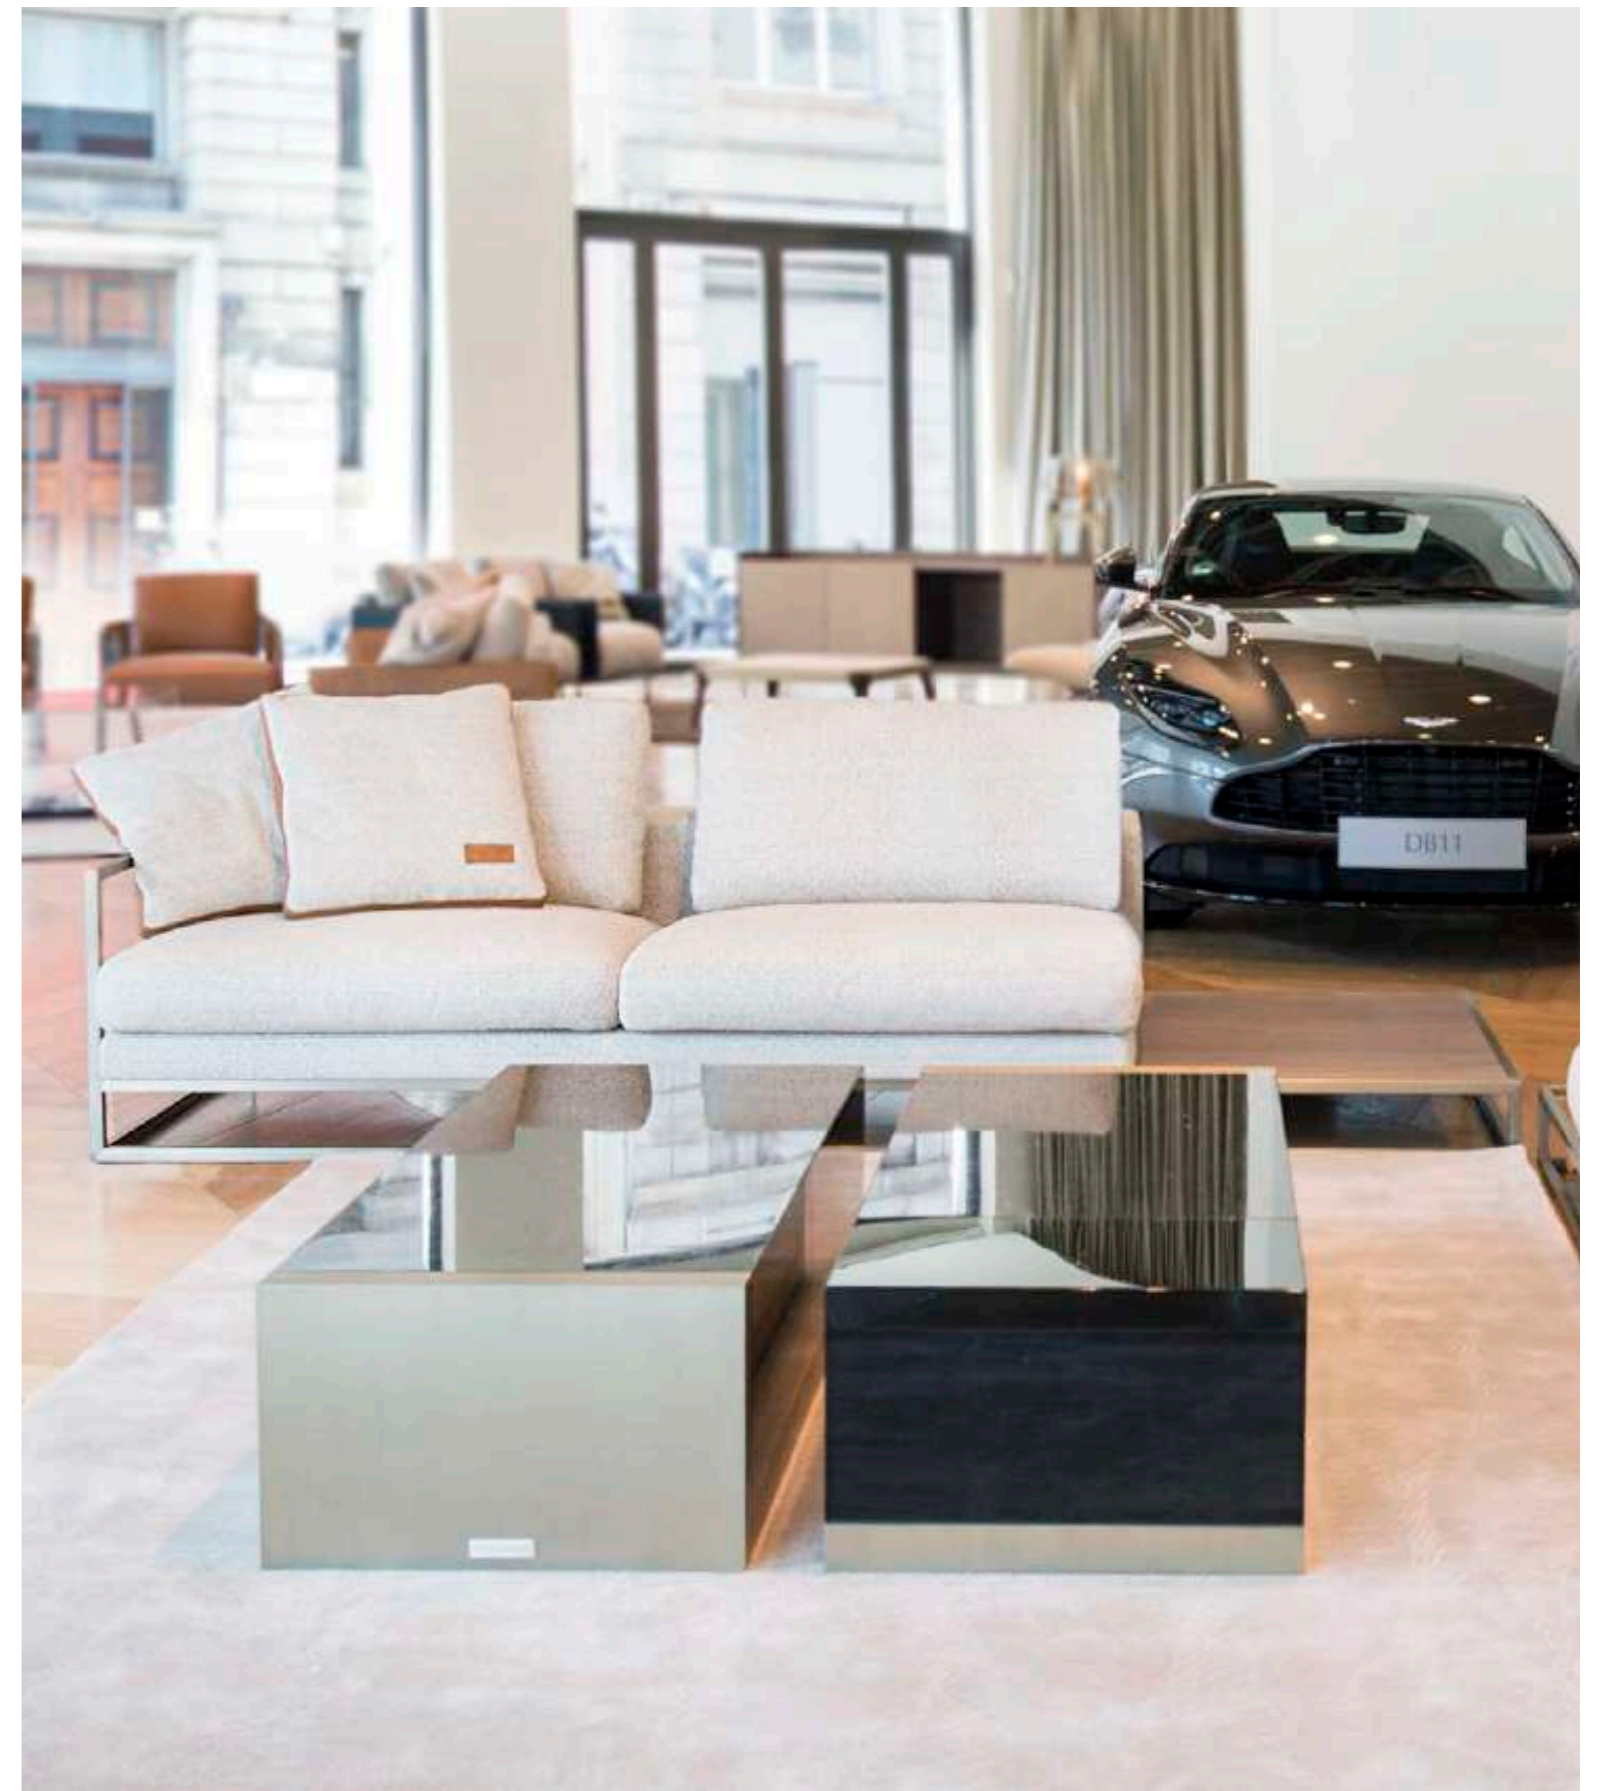

VR02

Rug, cm 340x240

wool & viscose, mechanic loom, col. beige.

ASTON MARTIN

V210-W | sofa 3 seats

V226 | coffee table

V210-L | sofa 3 seats - V226 | coffee table

V215 living room