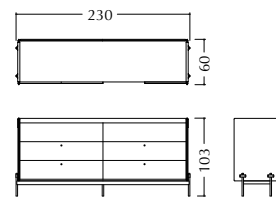

TECHNICAL DRAWINGS

V246 sideboard
Structure in Cuoio leather/
Top and front drawers in veneer/
Metal feet with Cuoio details/

TECHNICAL DRAWINGS

bed for mattress 200x200

bed for mattress 160x200

bed for mattress 180x200

Structure in Cuoio leather/
Headboard cushions in Cashmere/
Metal feet/