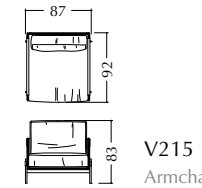

V215
Armchair