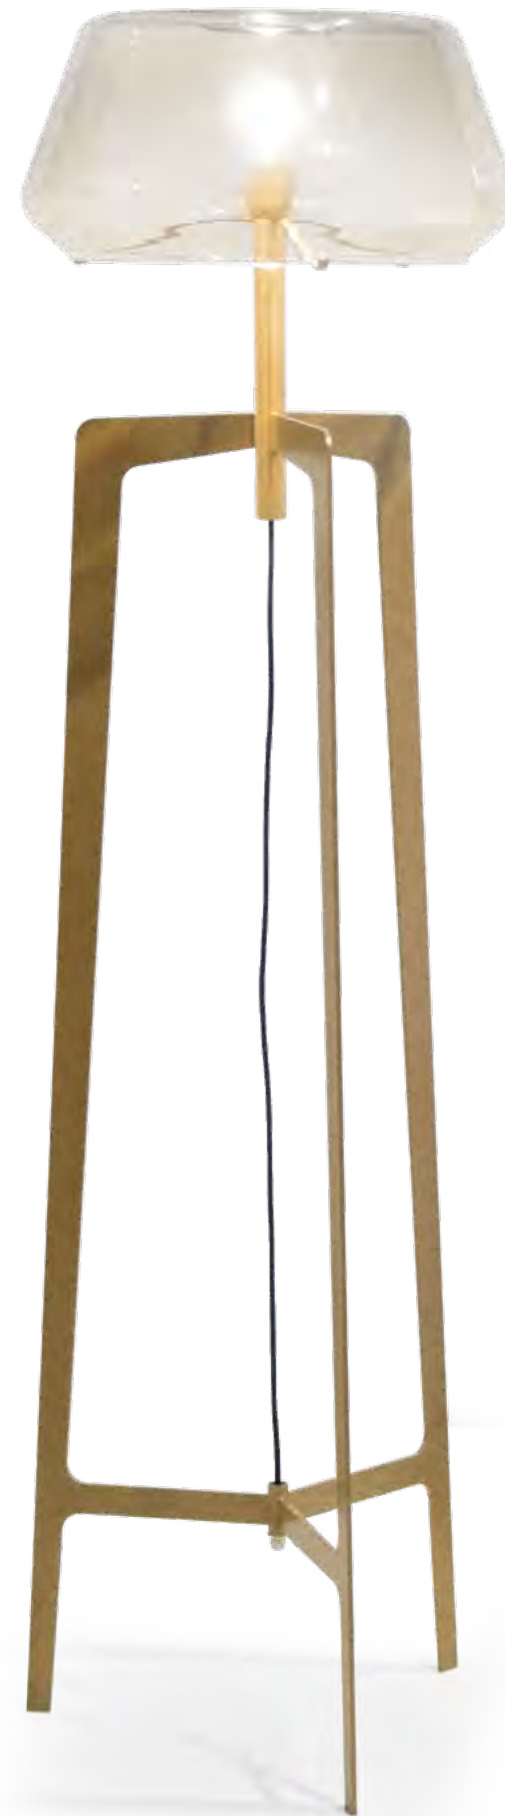

V246

Sideboard, cm 230x60x83h

Structure in cuoio leather col. Taupe, tone on tone stitching, top and front drawers in Canaletto Walnut veneer open pore finish, metal feet Light Gold satin finish with cuoio leather details.

V258 | Table lamp

V258
Table lamp, cm diam. 48x61h
Floor lamp, cm diam. 48x161,5h
Metal structure Light Gold satin finish, shade in glass fumé.

MATERIALS

DAINO collection

WHISKEY

MILK

OYSTER

FUDGE