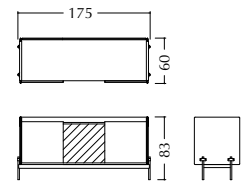

TECHNICAL DRAWINGS

V246 sideboard
Structure in Cuoio leather/
Top and front drawers in veneer/
Metal feet with Cuoio details/

TECHNICAL DRAWINGS

bed for mattress 200x200

bed for mattress 160x200

bed for mattress 180x200

Structure in Cuoio leather/
Headboard cushions in Cashmere/
Metal feet/