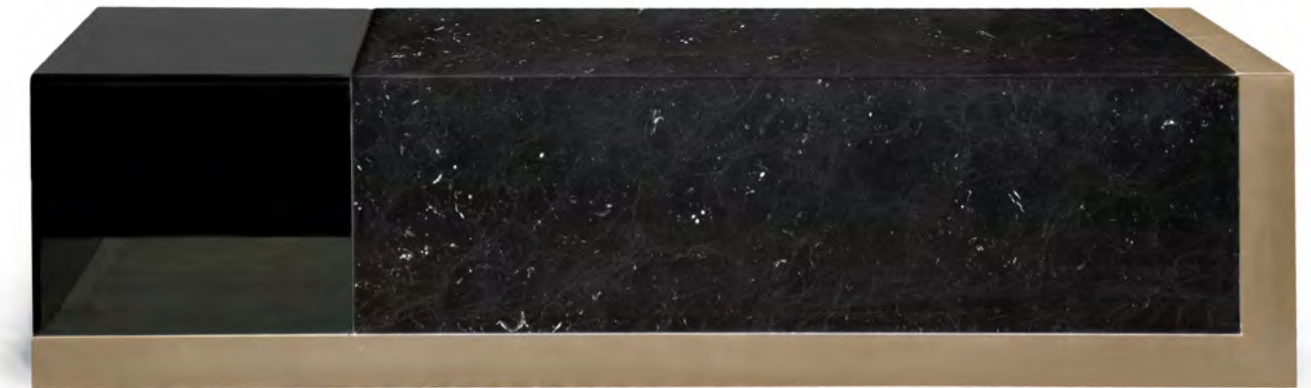

V226

Coffee table, cm 140x60x35h

Frame in metal Light Gold satin finish, top in marble Black Marquinia & glass fumé.

V258

Floor lamp, cm diam. 48x161,5h

Metal structure Light Gold satin finish, shade in glass fumé.

VR02

Rug, cm 340x240

wool & viscose, mechanic loom, col. beige.

ASTON MARTIN

V210-W | sofa 3 seats

V226 | coffee table

V210-W

Sofa 3 seats, cm 287x107,5x80h

With right looking arm and magazine rack, seat and backrest in fabric Spiga col. 1, tone on tone stitching, roll cushions in fabric as above with leather Daino col. Whiskey inserts, structure in stainless steel Champagne finish, side magazine rack in leather Daino col. Whiskey, back panels in Canaletto Walnut veneer open pore finish. Pillow with bands, cm 50x50 fabric Spiga col. 1 with bands in leather Daino col. Whiskey with AM printed logo.

V210

Armchair, cm 87,3x107,5x80h

Seat and backrest in fabric Spiga col. 1, tone on tone stitching, roll cushions in fabric as above with leather Daino col. Whiskey inserts, structure in stainless steel Champagne finish, back panels in leather Daino col. Whiskey. Pillow with bands, cm 50x50 fabric Spiga col. 1 with bands in leather Daino col. Whiskey with AM printed logo.