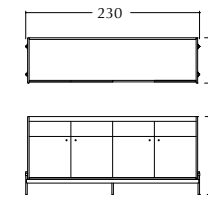

TECHNICAL DRAWINGS

V236 sideboard

Structure & top in veneer/
doors in leather/
Metal feet with Cuoio details/