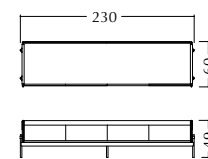

TECHNICAL DRAWINGS

V246 TV Cabinet

TECHNICAL DRAWINGS

bed for mattress 200x200

bed for mattress 160x200

bed for mattress 180x200

Structure in Cuoio leather/
Headboard cushions in Cashmere/
Metal feet/