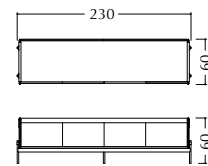

V246 TV Cabinet