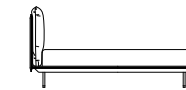

bed for mattress 200x200

bed for mattress 160x200

bed for mattress 180x200

V251 bed

Structure in Cuoio leather/
Headboard cushions in Cashmere/
Metal feet/

V258 table lamp
Metal structure/
Shade in glass/

V258 floor lamp
Metal structure/
Shade in glass/