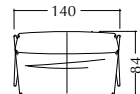

2 seat end element
L/R arm

3 seat end element
L/R arm & tray

2 seat end element
L/R arm & tray

Dormeuse
L/R arm

TECHNICAL DRAWINGS

V219

In leather/
Metal inserts/
Legs in hardwood/

V219
Armchair