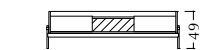

Top in marble & glass/
Metal frame/

V227 coffee table

Structure in glass/
Base in marble/

TECHNICAL DRAWINGS

V236 sideboard

Structure & top in veneer/
doors in leather/
Metal feet with Cuoio details/

V236 TV Cabinet