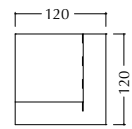

TECHNICAL DRAWINGS

In leather/
Metal inserts/
Legs in hardwood/

Seat & back in leather/
Metal inserts/
Legs in hardwood/

Top in leather/
Metal inserts/
Legs in hardwood/

Top in marble & glass/
Metal frame/

Structure in glass/
Base in marble/

TECHNICAL DRAWINGS

Structure & top in veneer/
doors in leather/
Metal feet with Cuoio details/