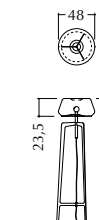

bed for mattress 200x200

bed for mattress 160x200

bed for mattress 180x200

V251 bed

Structure in Cuoio leather/
Headboard cushions in Cashmere/
Metal feet/

V258 table lamp
Metal structure/
Shade in glass/

V258 floor lamp
Metal structure/
Shade in glass/