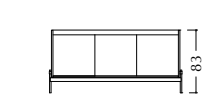

TECHNICAL DRAWINGS

V236 sideboard

Structure & top in veneer/
doors in leather/
Metal feet with Cuoio details/