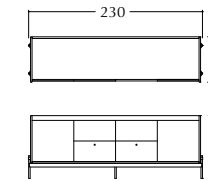

TECHNICAL DRAWINGS

V236 sideboard

Structure & top in veneer/
doors in leather/
Metal feet with Cuoio details/