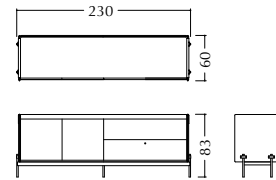

TECHNICAL DRAWINGS

V246 sideboard
Structure in Cuoio leather/
Top and front drawers in veneer/
Metal feet with Cuoio details/

TECHNICAL DRAWINGS

bed for mattress 200x200

bed for mattress 160x200

bed for mattress 180x200

Structure in Cuoio leather/
Headboard cushions in Cashmere/
Metal feet/