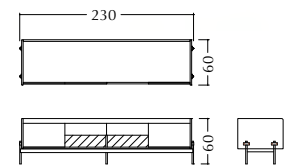

TECHNICAL DRAWINGS

In leather/
Metal inserts/
Legs in hardwood/

Seat & back in leather/
Metal inserts/
Legs in hardwood/

Top in leather/
Metal inserts/
Legs in hardwood/

Top in marble & glass/
Metal frame/

Structure in glass/
Base in marble/

TECHNICAL DRAWINGS

Structure & top in veneer/
doors in leather/
Metal feet with Cuoio details/

V236 TV Cabinet