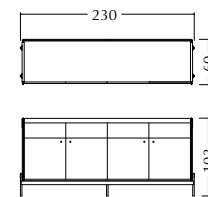

TECHNICAL DRAWINGS

V246 sideboard
Structure in Cuoio leather/
Top and front drawers in veneer/
Metal feet with Cuoio details/

TECHNICAL DRAWINGS

bed for mattress 200x200

bed for mattress 160x200

bed for mattress 180x200

Structure in Cuoio leather/
Headboard cushions in Cashmere/
Metal feet/