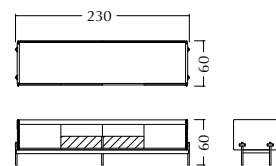

TECHNICAL DRAWINGS

V246 TV Cabinet

TECHNICAL DRAWINGS

bed for mattress 200x200

bed for mattress 160x200

bed for mattress 180x200

Structure in Cuoio leather/
Headboard cushions in Cashmere/
Metal feet/