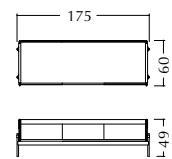

TECHNICAL DRAWINGS

V246 TV Cabinet

TECHNICAL DRAWINGS

bed for mattress 200x200

bed for mattress 160x200

bed for mattress 180x200

Structure in Cuoio leather/
Headboard cushions in Cashmere/
Metal feet/