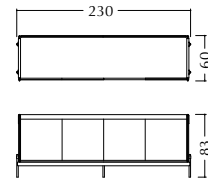

V246 sideboard
Structure in Cuoio leather/
Top and front drawers in veneer/
Metal feet with Cuoio details/