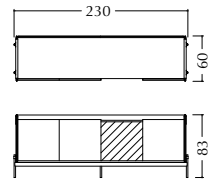

TECHNICAL DRAWINGS

V246 sideboard
Structure in Cuoio leather/
Top and front drawers in veneer/
Metal feet with Cuoio details/

TECHNICAL DRAWINGS

bed for mattress 200x200

bed for mattress 160x200

bed for mattress 180x200

Structure in Cuoio leather/
Headboard cushions in Cashmere/
Metal feet/