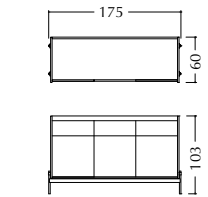

TECHNICAL DRAWINGS

V236 sideboard

Structure & top in veneer/
doors in leather/
Metal feet with Cuoio details/