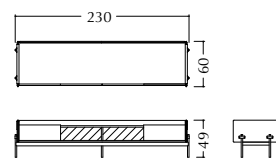

TECHNICAL DRAWINGS

V246 TV Cabinet

TECHNICAL DRAWINGS

bed for mattress 200x200

bed for mattress 160x200

bed for mattress 180x200

Structure in Cuoio leather/
Headboard cushions in Cashmere/
Metal feet/