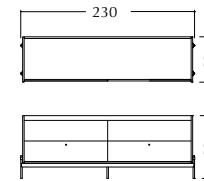

TECHNICAL DRAWINGS

V236 sideboard

Structure & top in veneer/
doors in leather/
Metal feet with Cuoio details/