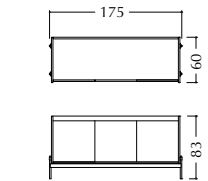

TECHNICAL DRAWINGS

V236 sideboard

Structure & top in veneer/
doors in leather/
Metal feet with Cuoio details/