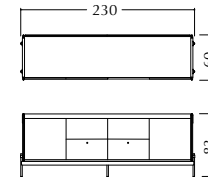

TECHNICAL DRAWINGS

V246 sideboard
Structure in Cuoio leather/
Top and front drawers in veneer/
Metal feet with Cuoio details/

TECHNICAL DRAWINGS

bed for mattress 200x200

bed for mattress 160x200

bed for mattress 180x200

Structure in Cuoio leather/
Headboard cushions in Cashmere/
Metal feet/