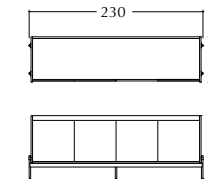

TECHNICAL DRAWINGS

V236 sideboard

Structure & top in veneer/
doors in leather/
Metal feet with Cuoio details/