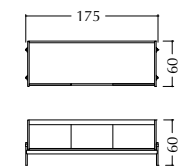

TECHNICAL DRAWINGS

In leather/
Metal inserts/
Legs in hardwood/

Seat & back in leather/
Metal inserts/
Legs in hardwood/

Top in leather/
Metal inserts/
Legs in hardwood/

Top in marble & glass/
Metal frame/

Structure in glass/
Base in marble/

TECHNICAL DRAWINGS

Structure & top in veneer/
doors in leather/
Metal feet with Cuoio details/

V236 TV Cabinet