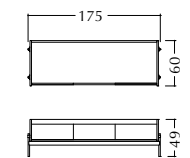

TECHNICAL DRAWINGS

In leather/
Metal inserts/
Legs in hardwood/

Seat & back in leather/
Metal inserts/
Legs in hardwood/

Top in leather/
Metal inserts/
Legs in hardwood/

Top in marble & glass/
Metal frame/

Structure in glass/
Base in marble/

TECHNICAL DRAWINGS

Structure & top in veneer/
doors in leather/
Metal feet with Cuoio details/

V236 TV Cabinet