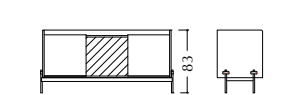

Top in marble & glass/
Metal frame/

V227 coffee table

Structure in glass/
Base in marble/

TECHNICAL DRAWINGS

V236 sideboard

Structure & top in veneer/
doors in leather/
Metal feet with Cuoio details/

V236 TV Cabinet