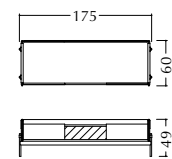

TECHNICAL DRAWINGS

V246 TV Cabinet

TECHNICAL DRAWINGS

bed for mattress 200x200

bed for mattress 160x200

bed for mattress 180x200

Structure in Cuoio leather/
Headboard cushions in Cashmere/
Metal feet/