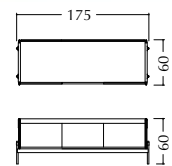

TECHNICAL DRAWINGS

V246 TV Cabinet

TECHNICAL DRAWINGS

bed for mattress 200x200

bed for mattress 160x200

bed for mattress 180x200

Structure in Cuoio leather/
Headboard cushions in Cashmere/
Metal feet/