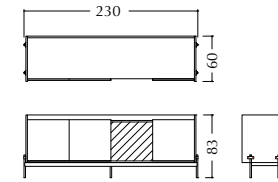

TECHNICAL DRAWINGS

V236 sideboard

Structure & top in veneer/
doors in leather/
Metal feet with Cuoio details/