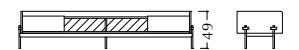

Top in marble & glass/
Metal frame/

V227 coffee table

Structure in glass/
Base in marble/

TECHNICAL DRAWINGS

V236 sideboard

Structure & top in veneer/
doors in leather/
Metal feet with Cuoio details/

V236 TV Cabinet