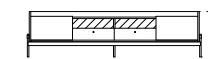

TECHNICAL DRAWINGS

In leather/
Metal inserts/
Legs in hardwood/

Seat & back in leather/
Metal inserts/
Legs in hardwood/

Top in leather/
Metal inserts/
Legs in hardwood/

Top in marble & glass/
Metal frame/

Structure in glass/
Base in marble/

TECHNICAL DRAWINGS

Structure & top in veneer/
doors in leather/
Metal feet with Cuoio details/

V236 TV Cabinet