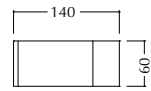

V227 coffee table

Structure in glass/
Base in marble/