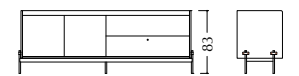

TECHNICAL DRAWINGS

V236 sideboard

Structure & top in veneer/
doors in leather/
Metal feet with Cuoio details/