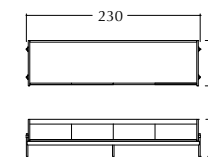

TECHNICAL DRAWINGS

In leather/
Metal inserts/
Legs in hardwood/

Seat & back in leather/
Metal inserts/
Legs in hardwood/

Top in leather/
Metal inserts/
Legs in hardwood/

Top in marble & glass/
Metal frame/

Structure in glass/
Base in marble/

TECHNICAL DRAWINGS

Structure & top in veneer/
doors in leather/
Metal feet with Cuoio details/

V236 TV Cabinet