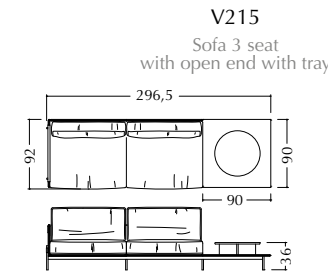

2 seat central element
no arms

corner

TECHNICAL DRAWINGS

V215

Seat & backrest in fabric/
Structure in Cuoio leather/
Metal base with cuoio details/

Sofa also available with open end with tray/

V215
Sofa 3 seat
with open end with tray