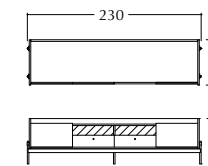

V236 TV Cabinet