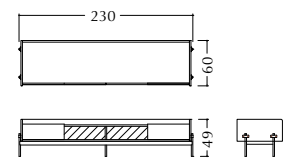

TECHNICAL DRAWINGS

In leather/
Metal inserts/
Legs in hardwood/

Seat & back in leather/
Metal inserts/
Legs in hardwood/

Top in leather/
Metal inserts/
Legs in hardwood/

Top in marble & glass/
Metal frame/

Structure in glass/
Base in marble/

TECHNICAL DRAWINGS

Structure & top in veneer/
doors in leather/
Metal feet with Cuoio details/

V236 TV Cabinet