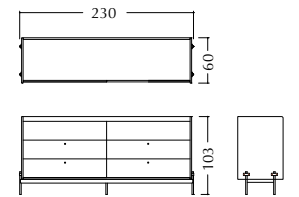

TECHNICAL DRAWINGS

V236 sideboard

Structure & top in veneer/
doors in leather/
Metal feet with Cuoio details/