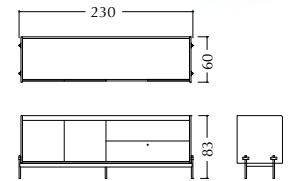

TECHNICAL DRAWINGS

V236 sideboard

Structure & top in veneer/
doors in leather/
Metal feet with Cuoio details/