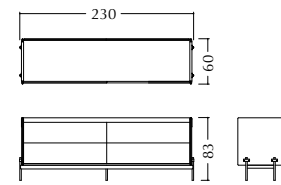

TECHNICAL DRAWINGS

V246 sideboard
Structure in Cuoio leather/
Top and front drawers in veneer/
Metal feet with Cuoio details/

TECHNICAL DRAWINGS

bed for mattress 200x200

bed for mattress 160x200

bed for mattress 180x200

Structure in Cuoio leather/
Headboard cushions in Cashmere/
Metal feet/