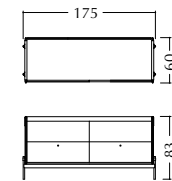

TECHNICAL DRAWINGS

V246 sideboard
Structure in Cuoio leather/
Top and front drawers in veneer/
Metal feet with Cuoio details/

TECHNICAL DRAWINGS

bed for mattress 200x200

bed for mattress 160x200

bed for mattress 180x200

Structure in Cuoio leather/
Headboard cushions in Cashmere/
Metal feet/