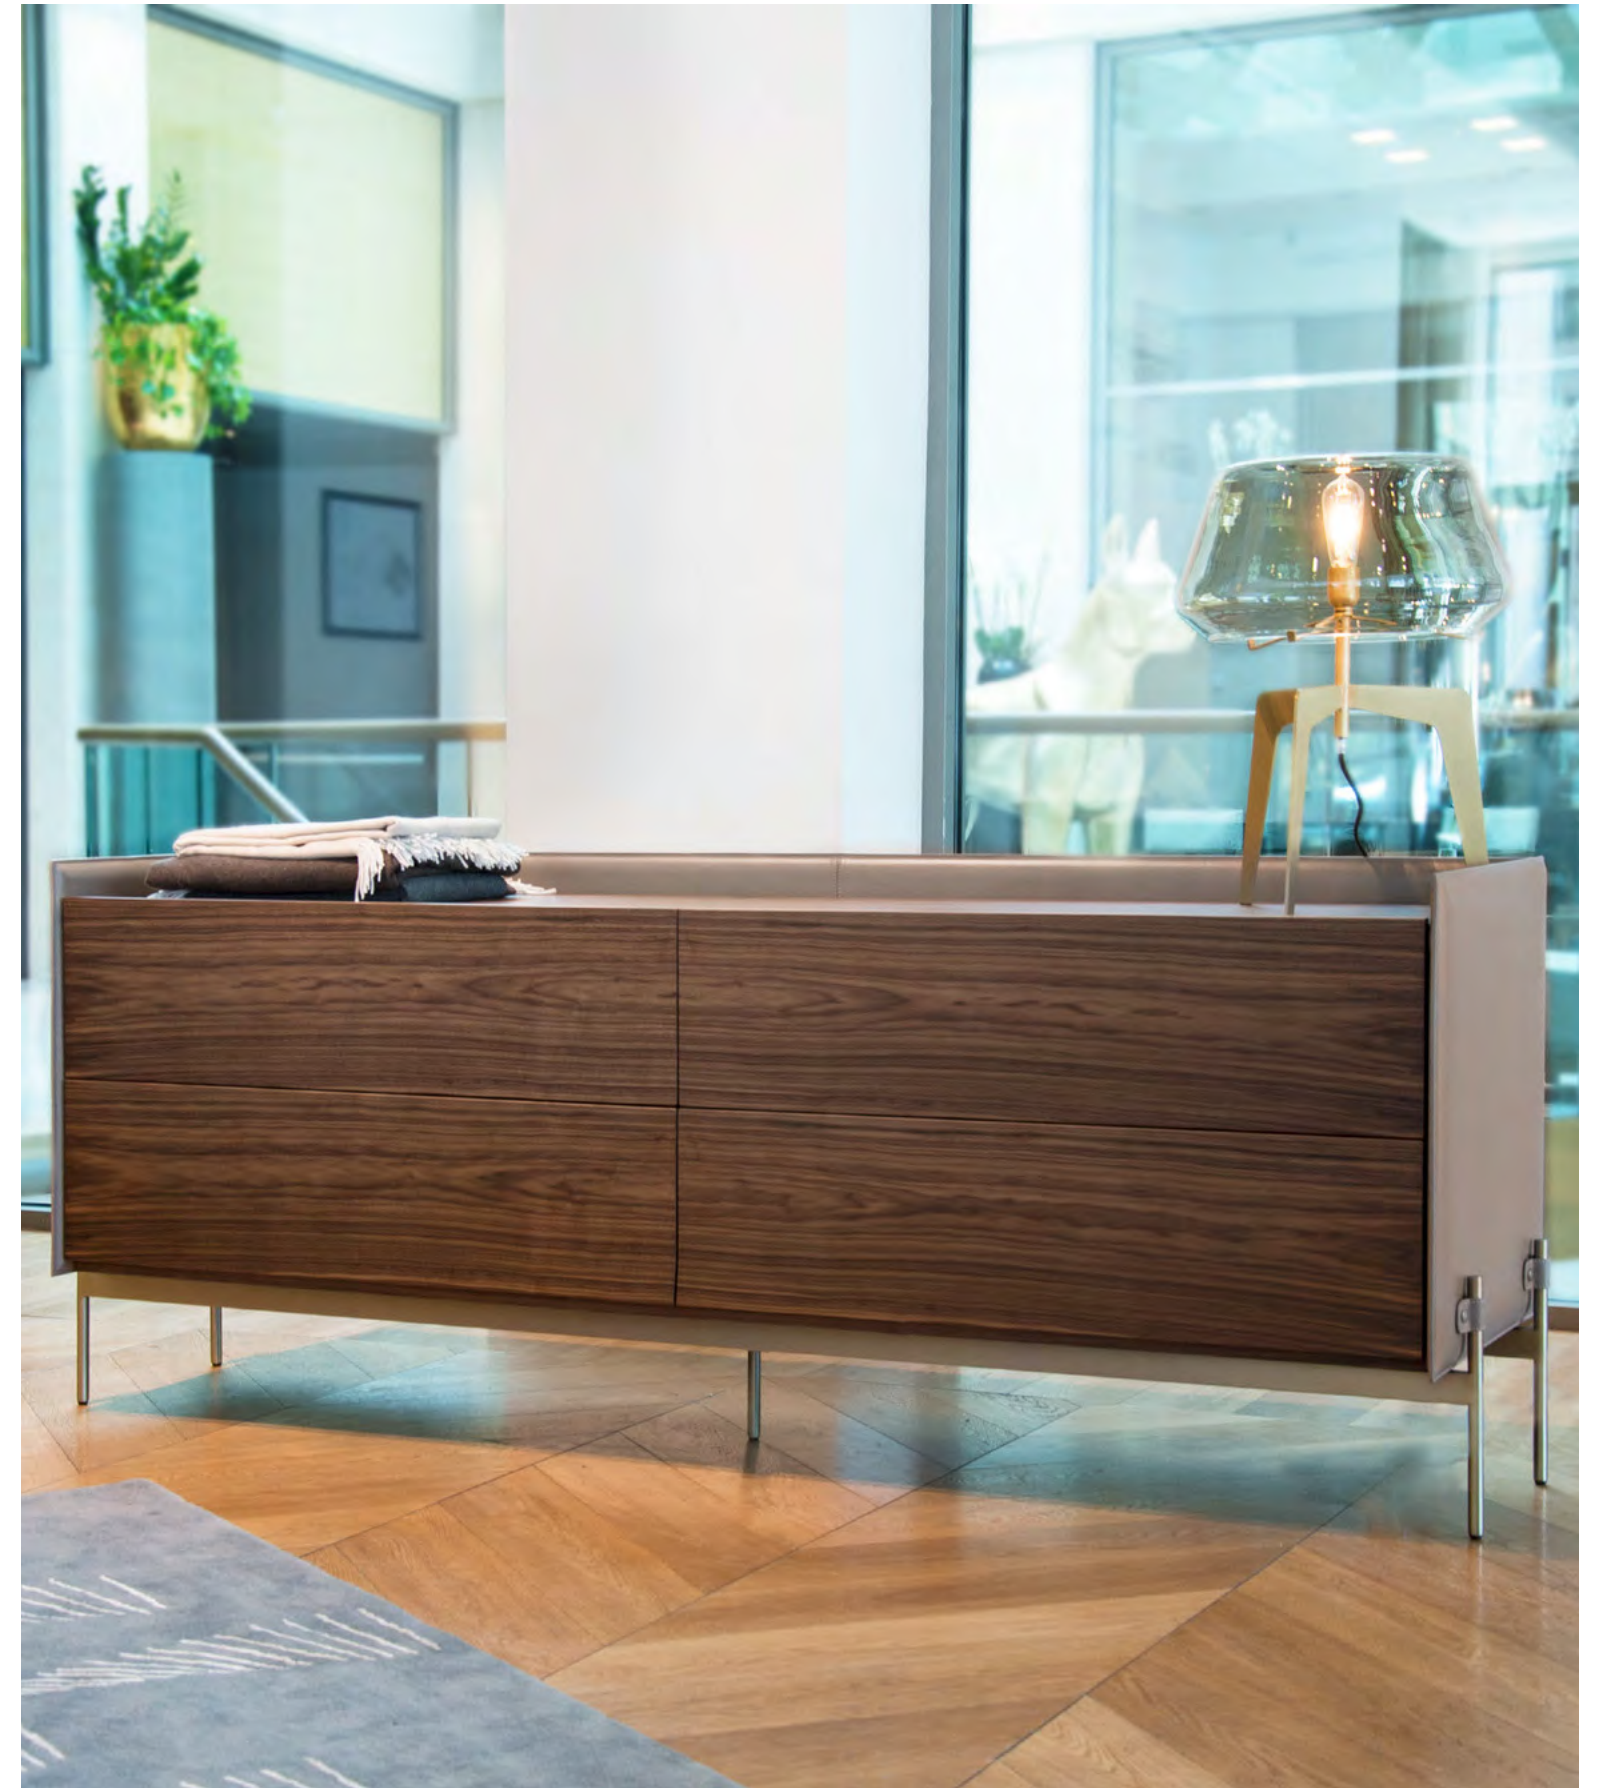

V251 | bed - V247 | night table

V246 | sideboard - V258 | table lamp

V251 | bed - V247 | night table

V246 | sideboard - V258 | table lamp

V236

Sideboard, cm 230x60x83h

Structure and top in Canaletto Walnut veneer open pore finish, doors in leather Skin Plaster, metal feet Light Gold satin finish with cuoio details.