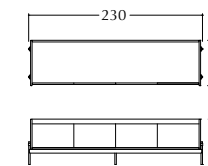

TECHNICAL DRAWINGS

In leather/
Metal inserts/
Legs in hardwood/

Seat & back in leather/
Metal inserts/
Legs in hardwood/

Top in leather/
Metal inserts/
Legs in hardwood/

Top in marble & glass/
Metal frame/

Structure in glass/
Base in marble/

TECHNICAL DRAWINGS

Structure & top in veneer/
doors in leather/
Metal feet with Cuoio details/

V236 TV Cabinet