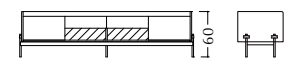

TECHNICAL DRAWINGS

In leather/
Metal inserts/
Legs in hardwood/

Seat & back in leather/
Metal inserts/
Legs in hardwood/

Top in leather/
Metal inserts/
Legs in hardwood/

Top in marble & glass/
Metal frame/

Structure in glass/
Base in marble/

TECHNICAL DRAWINGS

Structure & top in veneer/
doors in leather/
Metal feet with Cuoio details/

V236 TV Cabinet