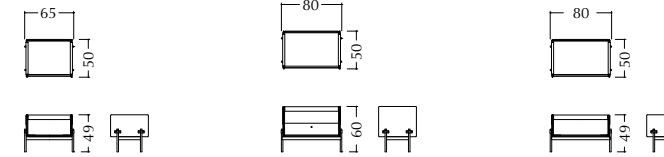

TECHNICAL DRAWINGS

V246 sideboard
Structure in Cuoio leather/
Top and front drawers in veneer/
Metal feet with Cuoio details/

V246 TV Cabinet

TECHNICAL DRAWINGS

V247 night table
Structure in Cuoio leather/
Top and front drawers in veneer/
Metal feet with Cuoio details/