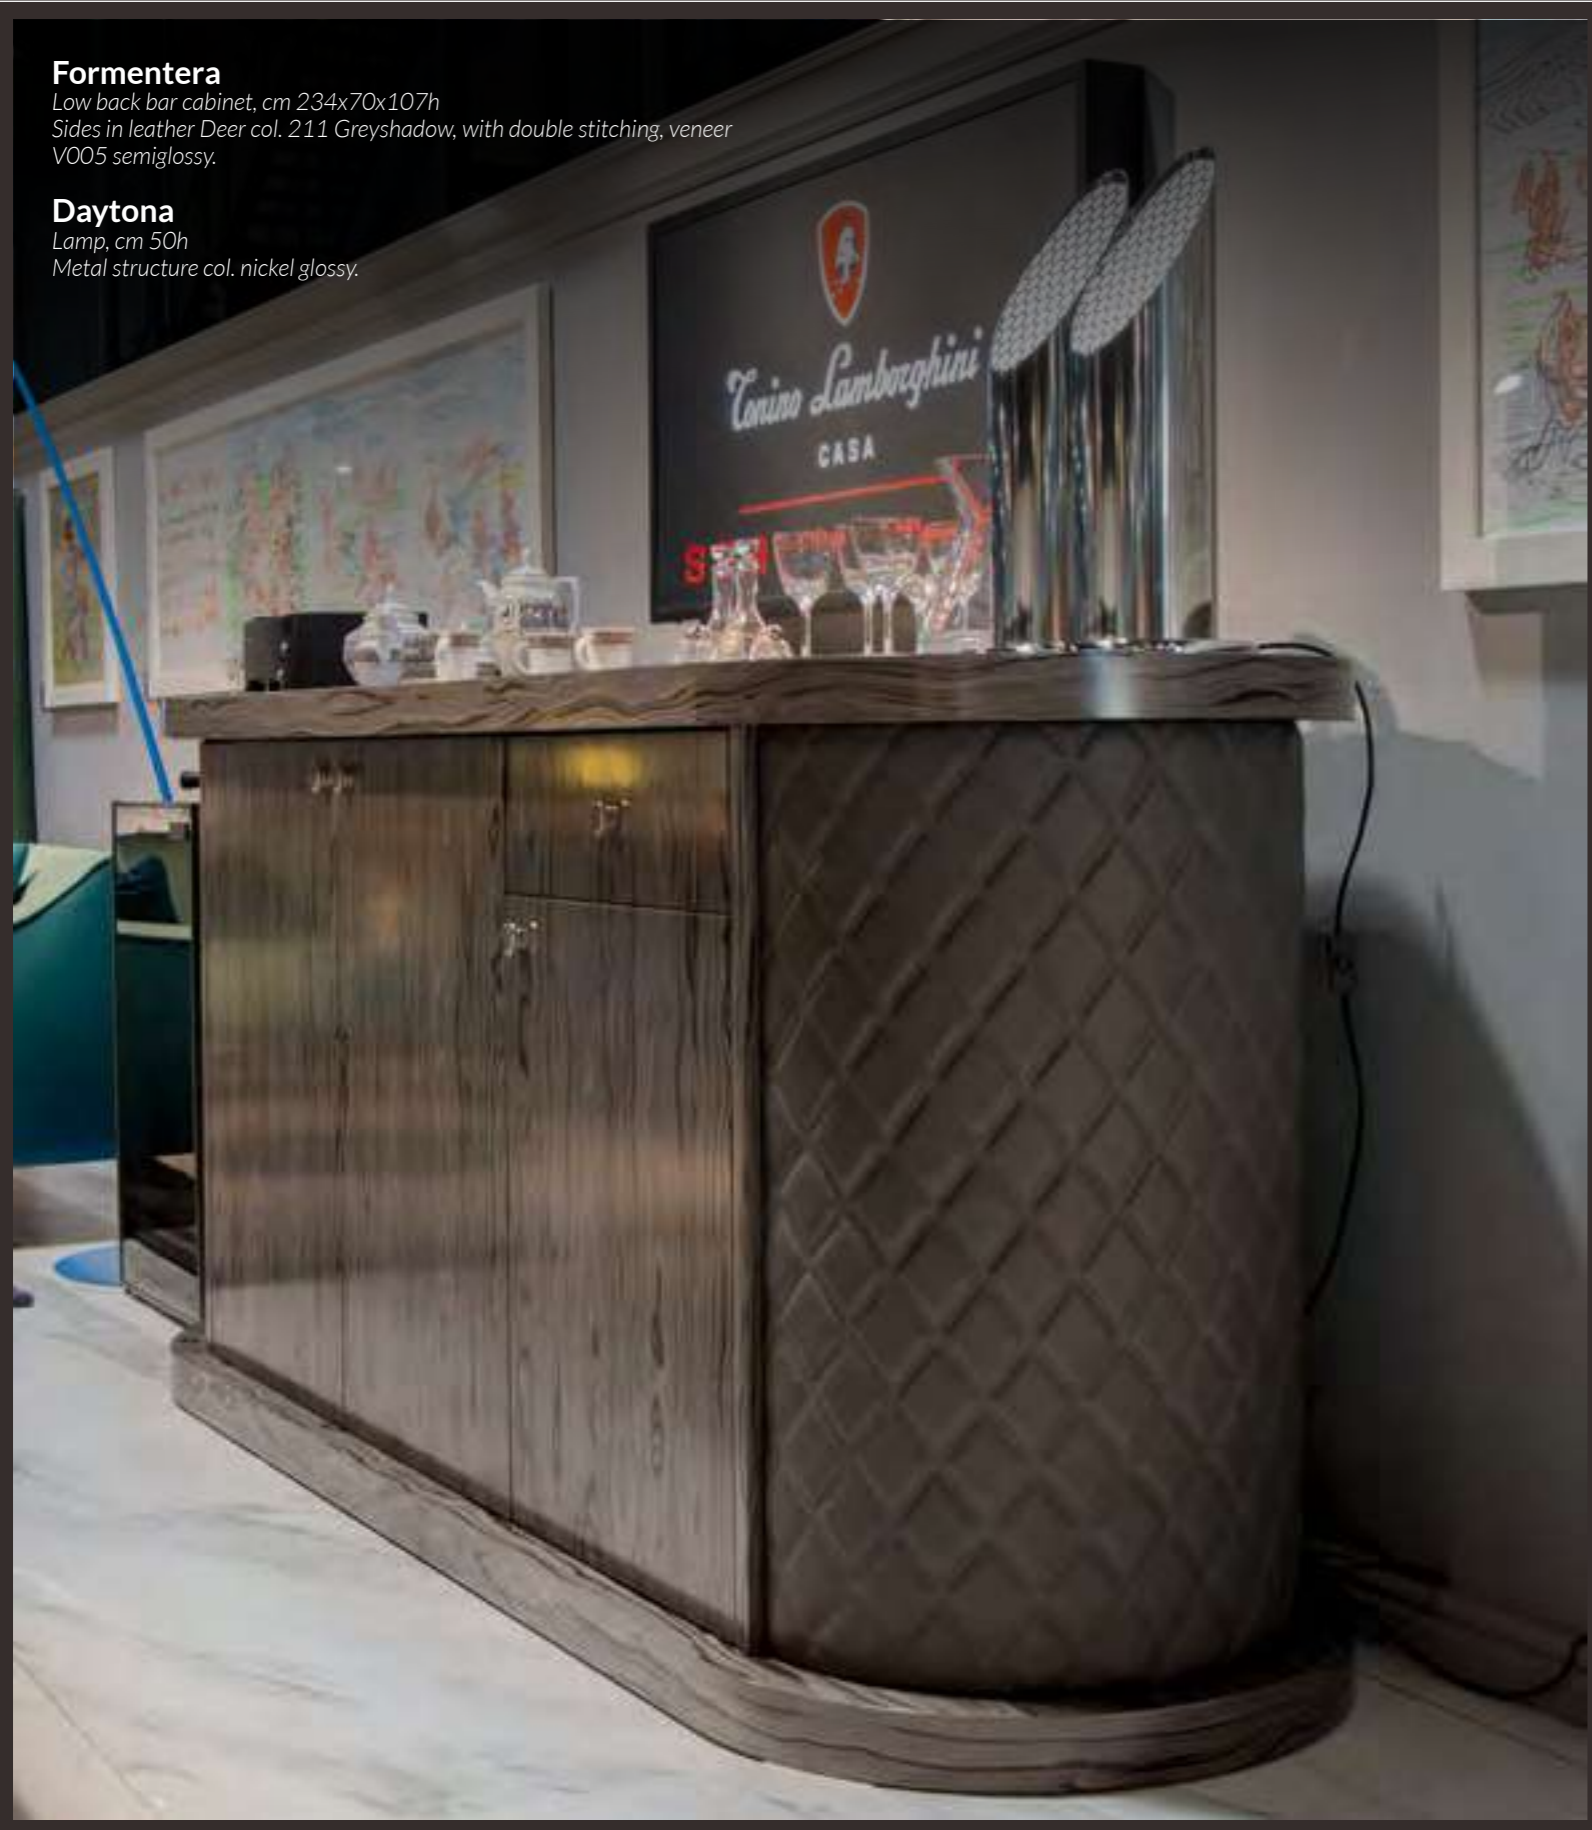

Formentera

Low back bar cabinet, cm 234x70x107h
Sides in leather Deer col. 211 Greyshadow, with double stitching, veneer
V005 semiglossy.

Daytona

Lamp, cm 50h
Metal structure col. nickel glossy.

Race

Breakfast set, 15 pcs for 6 persons
Decor col. Gold & Black.
Crystal dining set, 20 pcs for 6 persons
Decor col. Gold.
Crystal cruet set + salt & pepper (n.5 pcs)
Decor col. Gold.