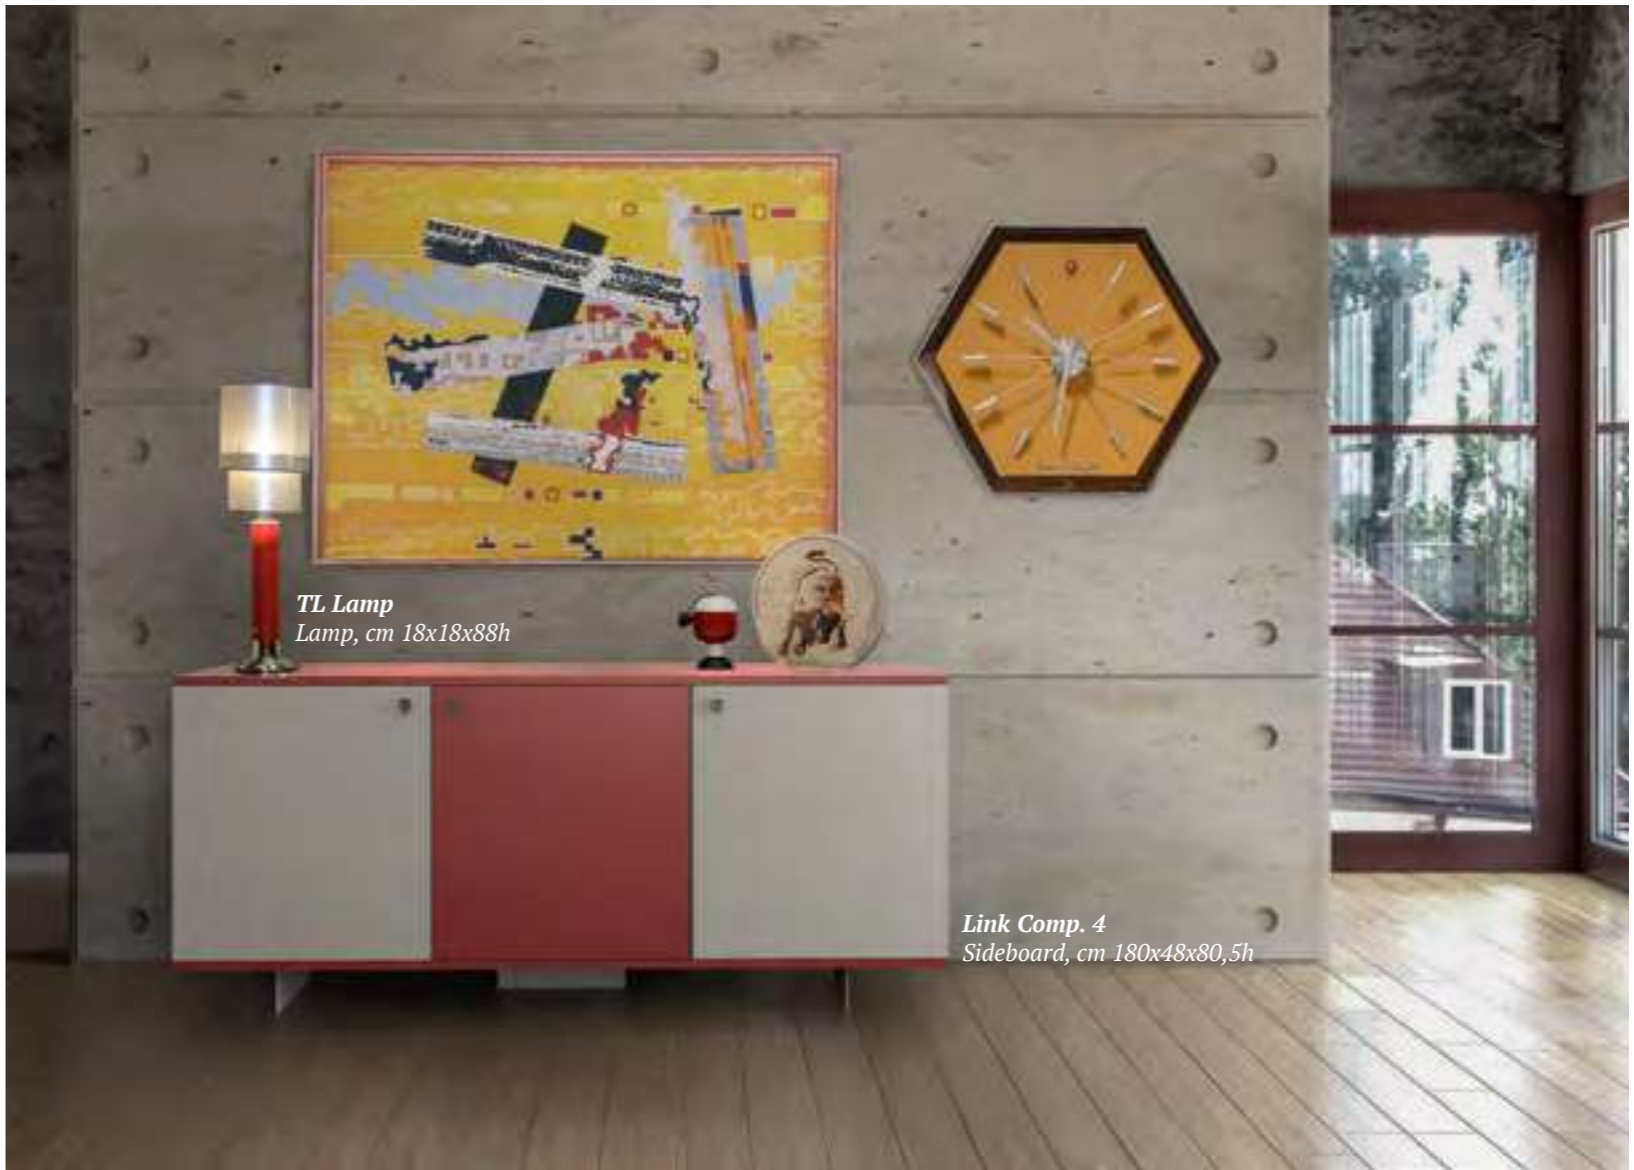

LINK SERIES

Link Comp. 1
Sideboard, cm 210x48x64,5h

Hexagon 110
Coffee table, cm 110x98x33h

Link Comp. 2
Sideboard, cm 240x48x80,5h

Link Comp. 1
Sideboard, cm 210x48x64,5h

Hexagon
Lamp, cm 70x70x39h

Hexagon 110
Coffee table, cm 110x98x33h

Link Comp. 2
Sideboard, cm 240x48x80,5h

COMP. 1

COMP. 2

LINK SERIES

Link Comp. 4
Sideboard, cm 180x48x80,5h

Link Comp. 3
Sideboard, cm 270x48x80,5h

TL Lamp
Lamp, cm 18x18x88h

Link Comp. 4
Sideboard, cm 180x48x80,5h

Link Comp. 3
Sideboard, cm 270x48x80,5h

COMP. 3

COMP. 4

LINK SERIES

Hexagon
Lamp, cm 70x70x39h

Link Comp. 5
Sideboard, cm 240x48x80,5h

Hexagon
Coffee table
cm 65x59x45h

Link Comp. 6
Sideboard, cm 240x48x80,5h