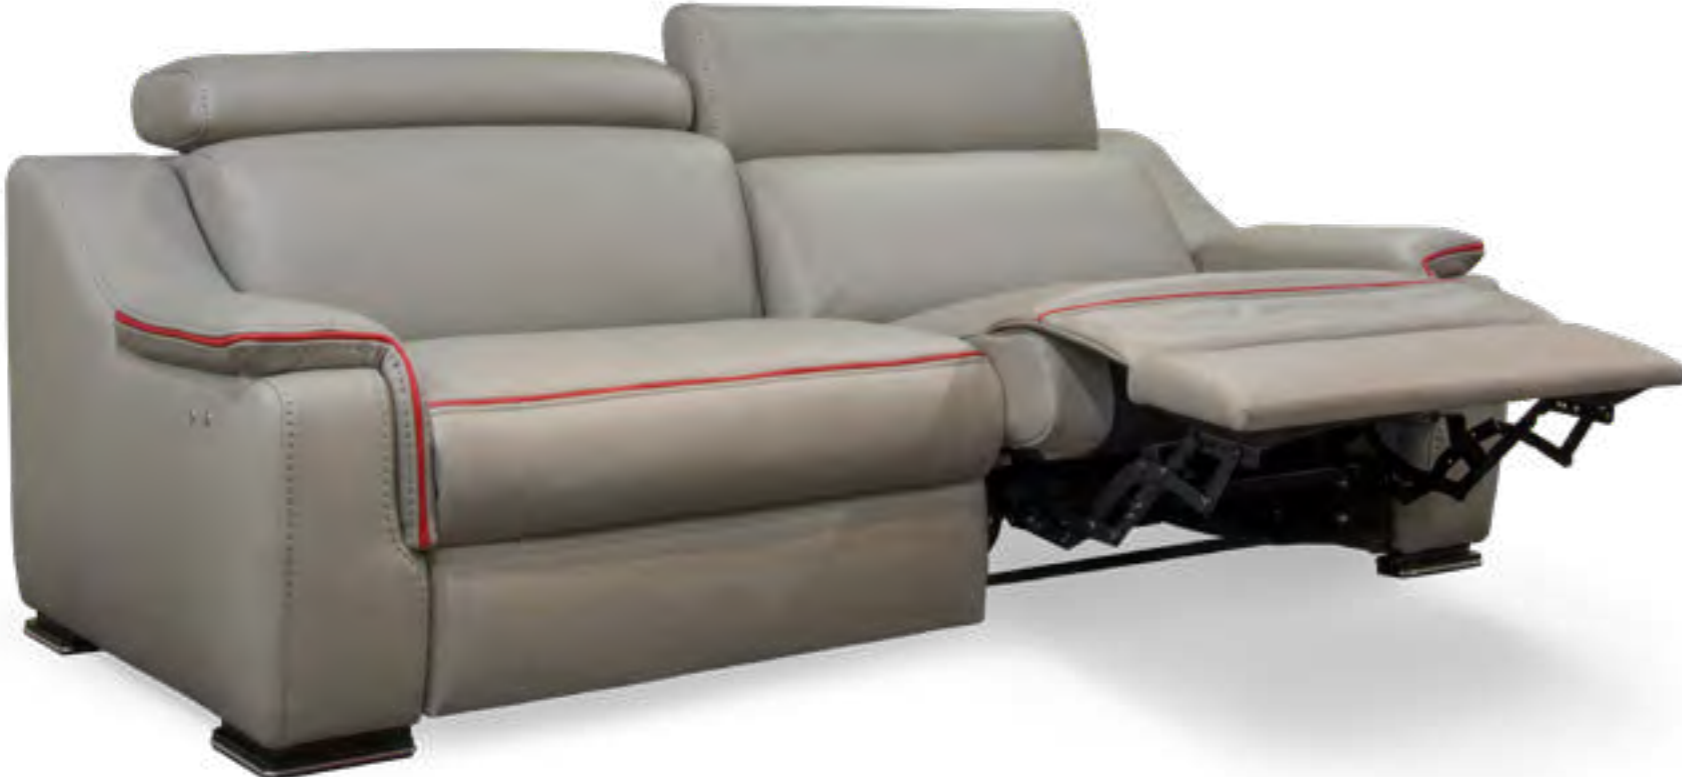

3rd edition