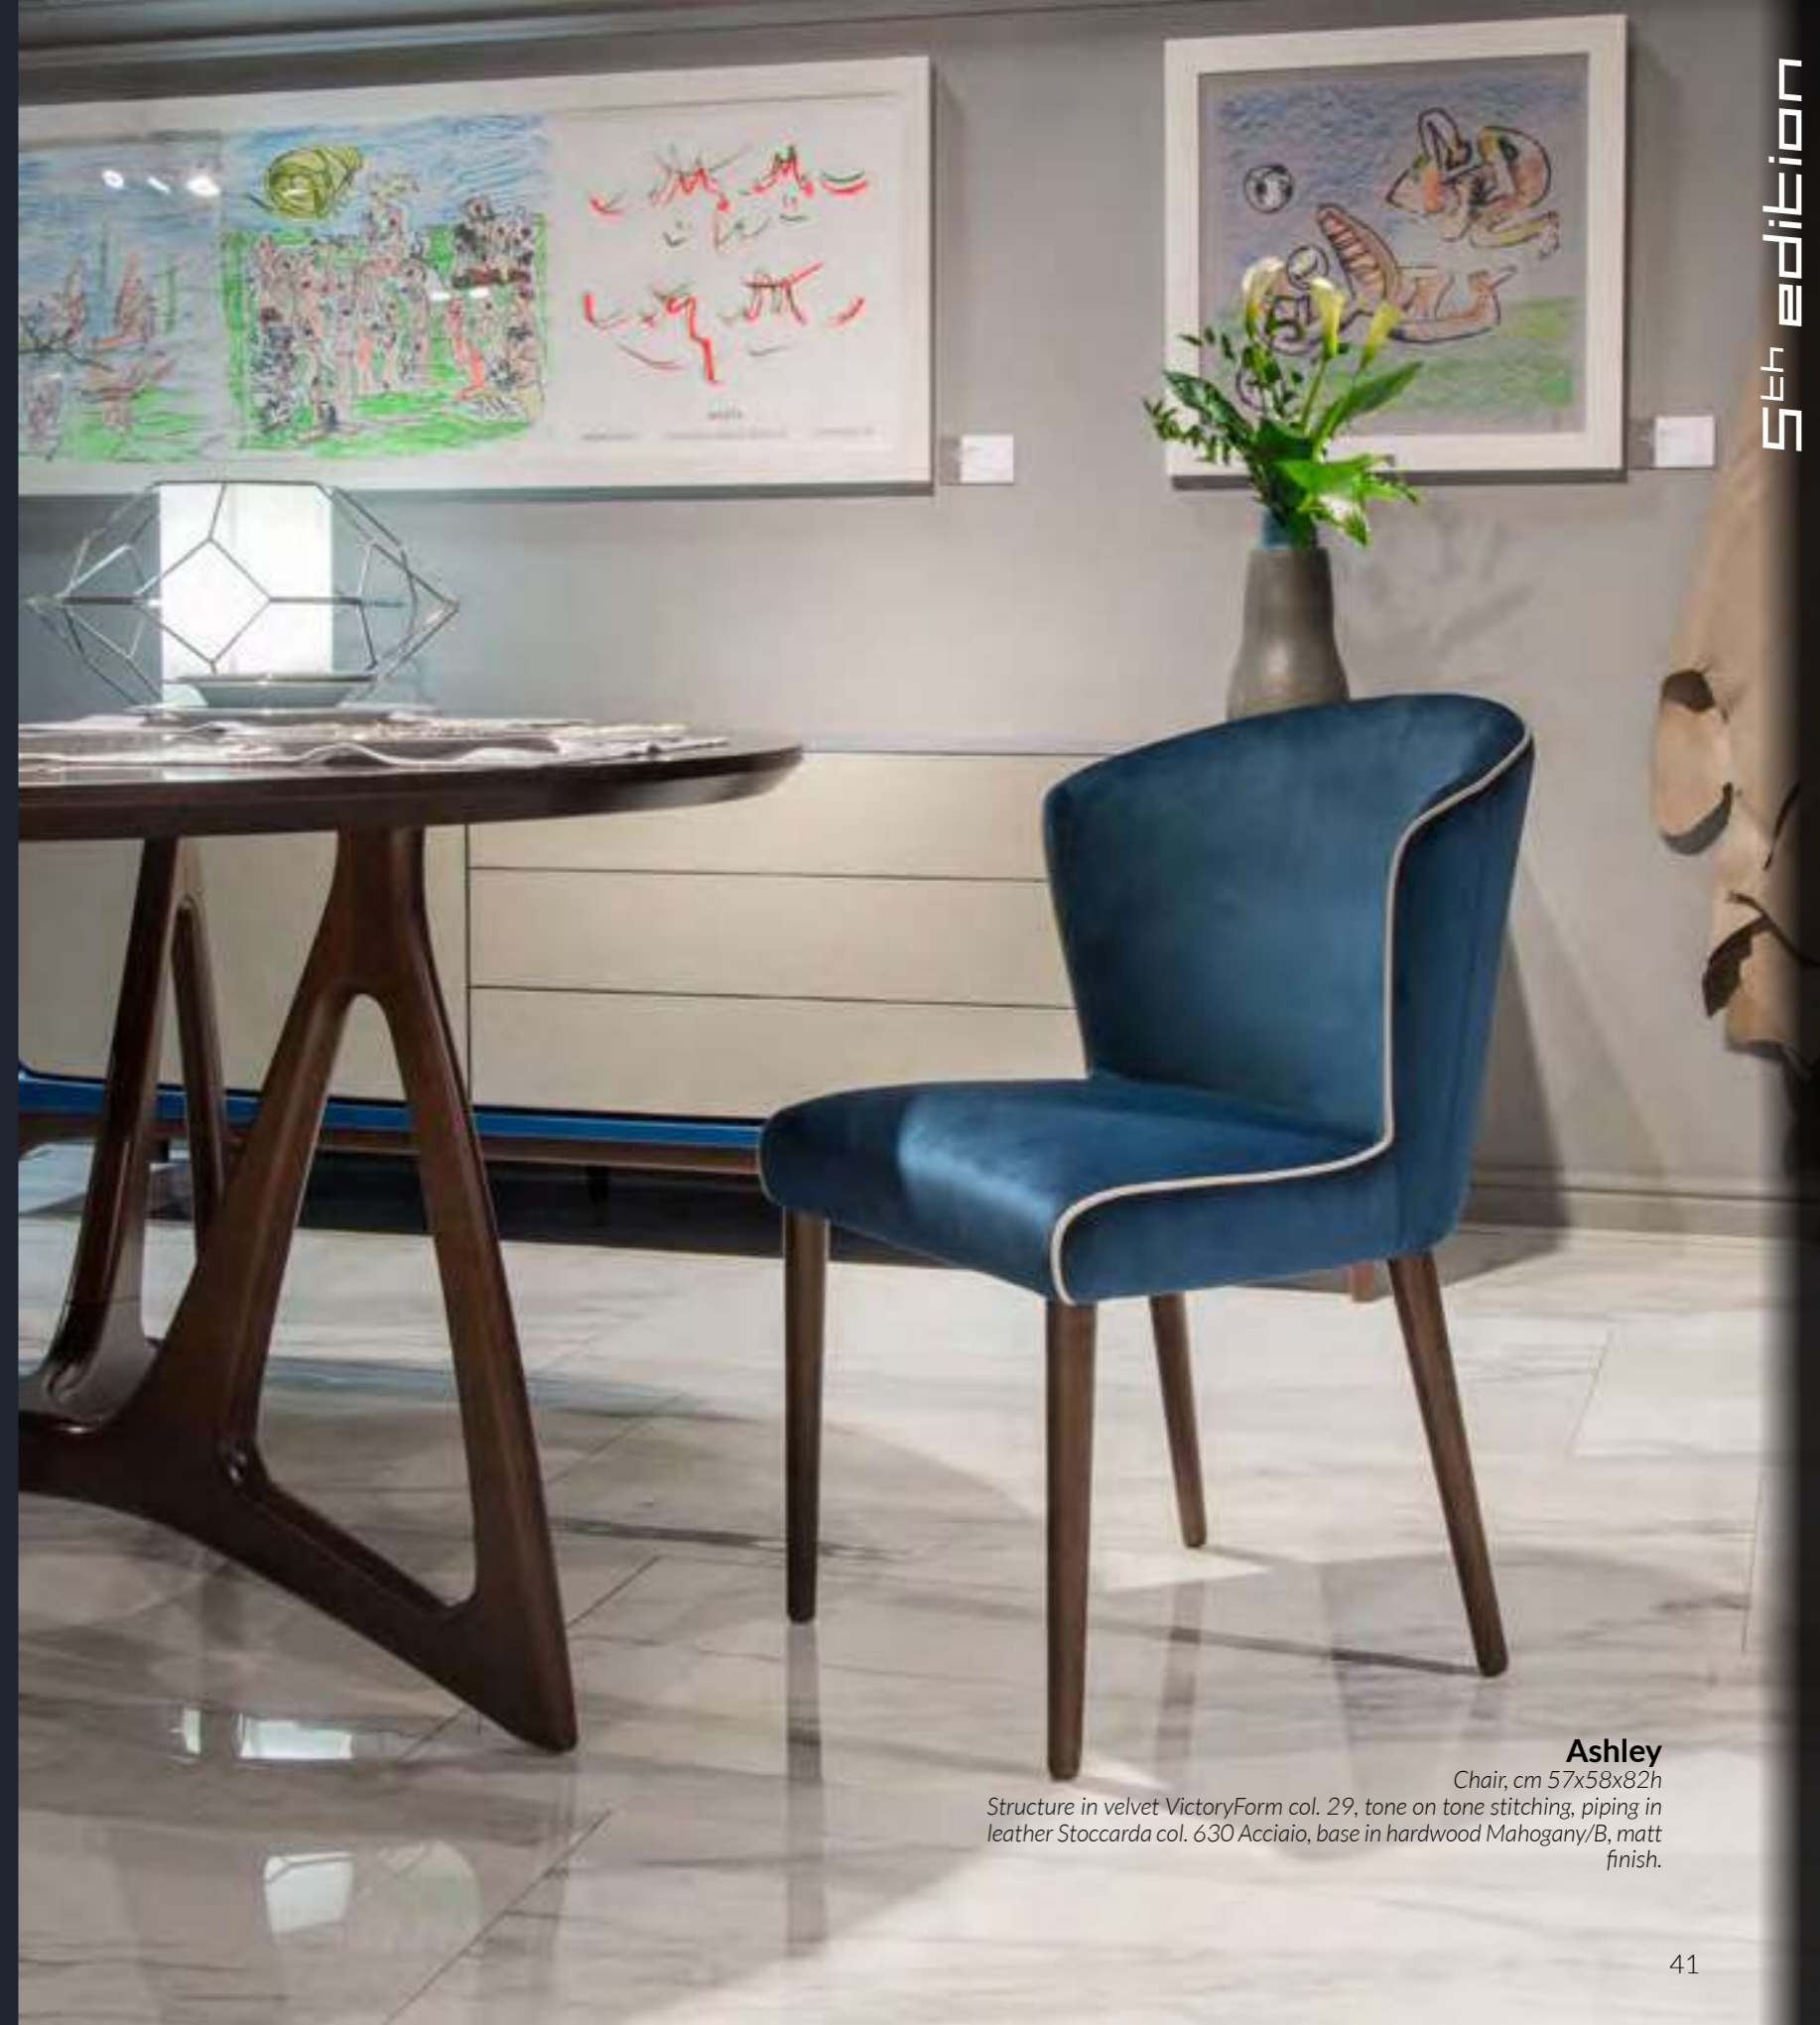

Ashley

Chair, cm 57x58x82h
Structure in velvet VictoryForm col. 29, tone on tone stitching, piping in leather Stoccarda col. 630 Acciaio, base in hardwood Mahogany/B, matt finish.