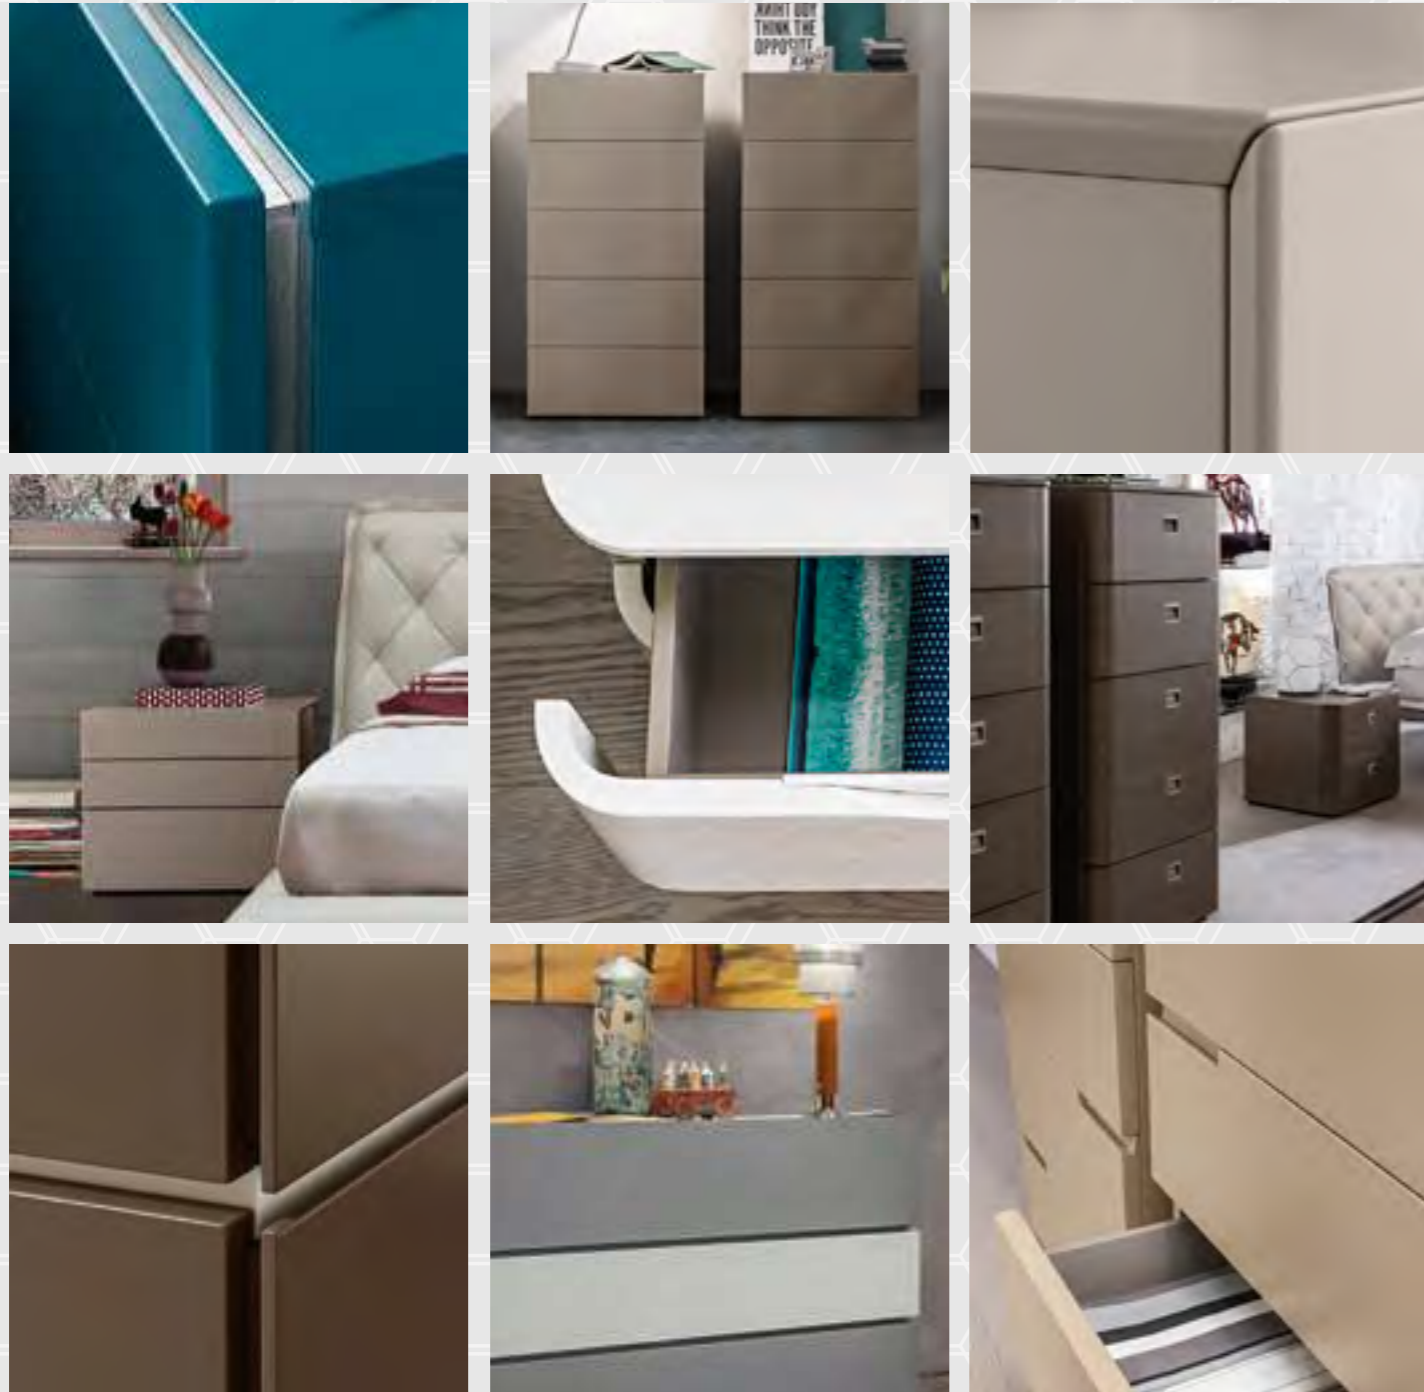

3rd edition

THEBE

3rd edition

VESTA

	W cm	D cm	H cm
MATTRESS 160X200	178	230	140
MATTRESS 180X200	198	230	140
MATTRESS 200X200	218	230	140

 *Tonino Lamborghini*
SPRINT Collection

TL LOCKERS

TOMAS	310
HALLE	314
MORGAN	320
MARCUS	324
FRIDA	332