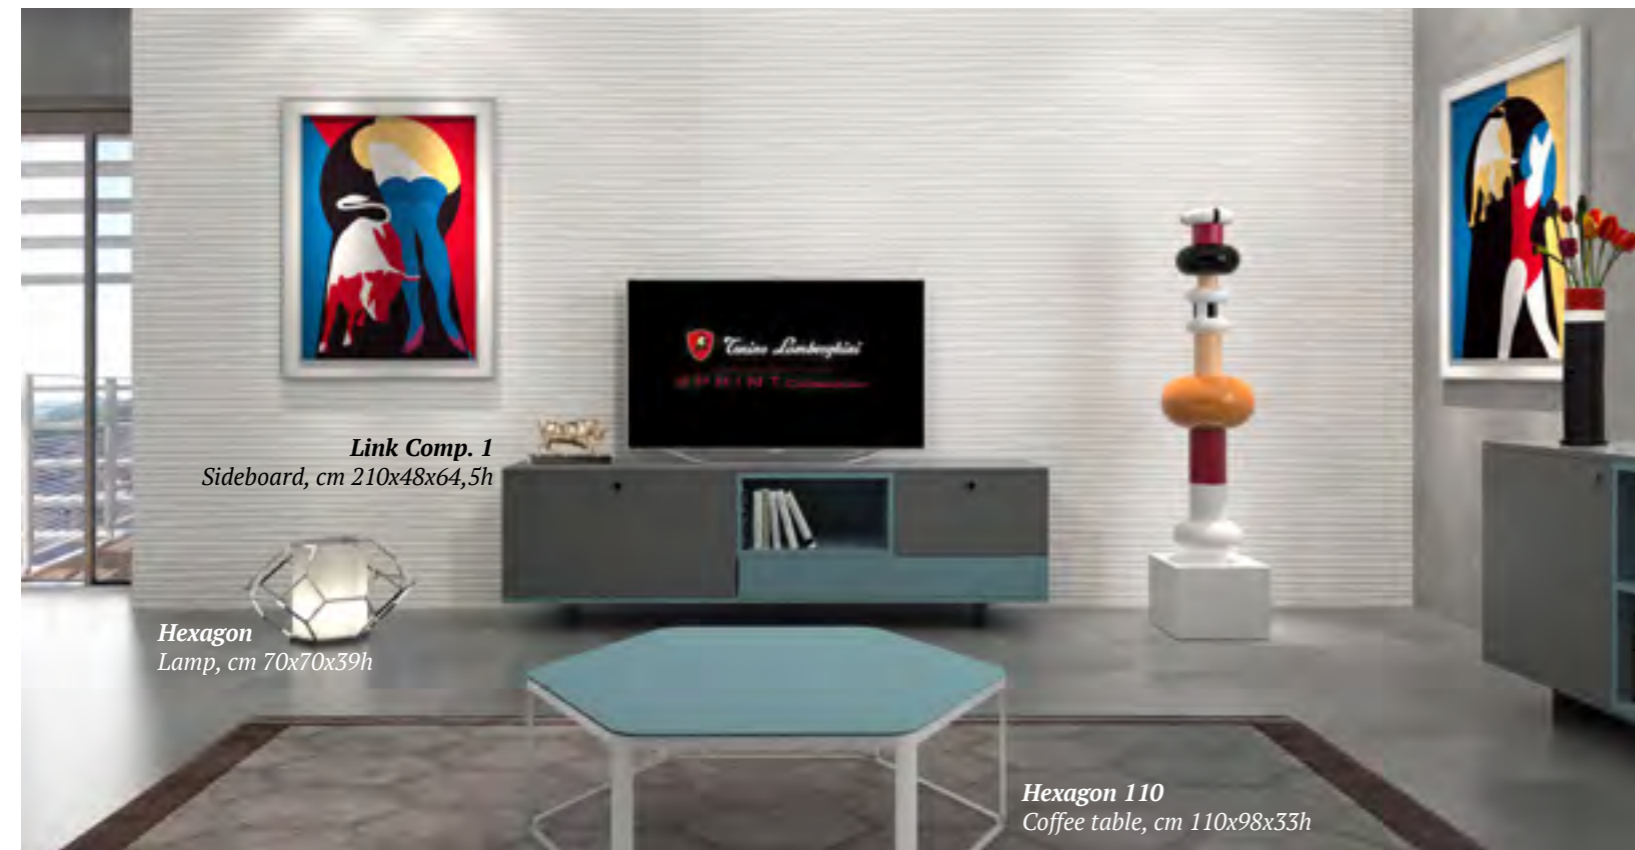

LINK SERIES

Link Comp. 1
Sideboard, cm 210x48x64,5h

Hexagon 110
Coffee table, cm 110x98x33h

Link Comp. 2
Sideboard, cm 240x48x80,5h

Link Comp. 1
Sideboard, cm 210x48x64,5h

Hexagon
Lamp, cm 70x70x39h

Hexagon 110
Coffee table, cm 110x98x33h