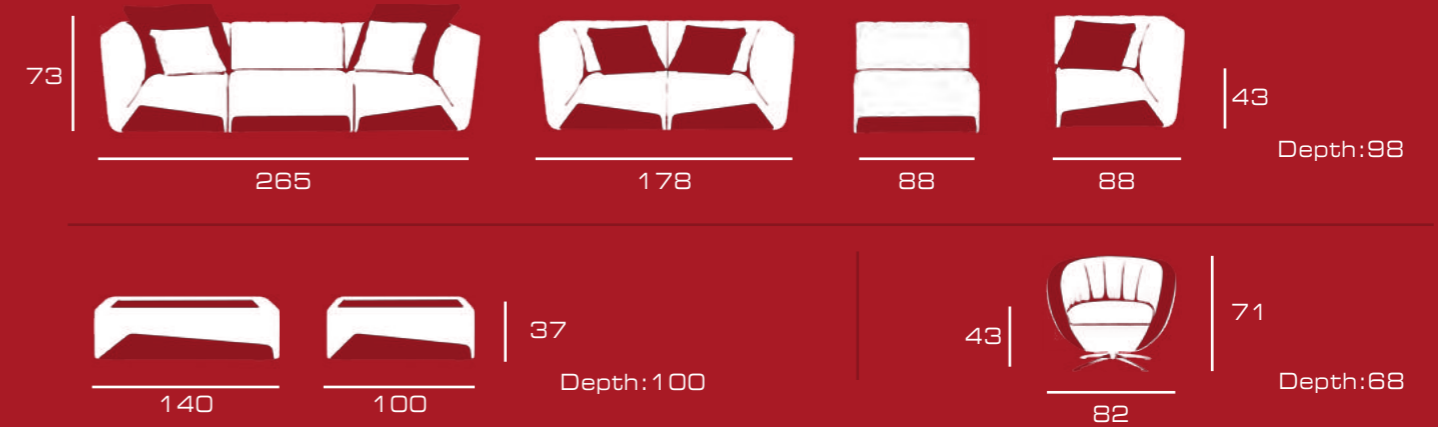

PAG 26/27

Sectional sofa 3 seat in leather Vogue 6021 apes. Wooden base in veneer oak grey semiglossy
Pillow cm 75x35 in Vogue Traforato 6021 apes with bands in leather Vogue 6021 apes
Pillow cm 70x70 in leather Vogue 6005 cappuccino
Pillow cm 45x45 in leather Vogue 6021 apes with printed bull logo