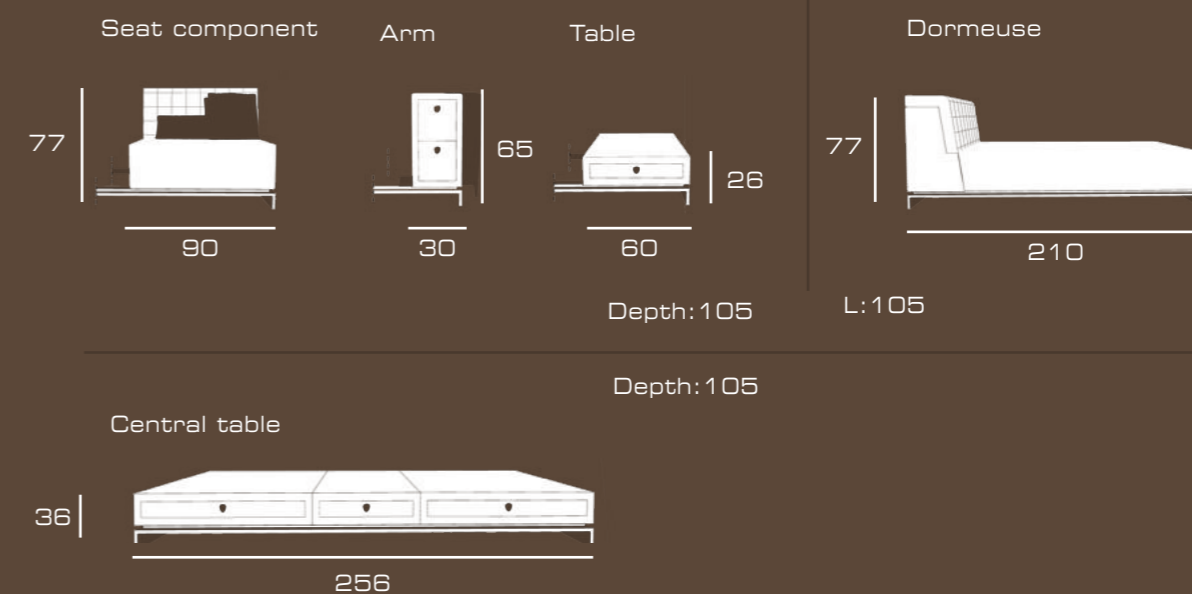

PAG 82/83

Sectional composition cm 375rightx210leftx77h, leather Deer 200 Soul White & Ostrich ice, alutex fibre, shield handles col. nickel, on metal base, backrest pillows with printed bull logo. Mechanism on headrest

Soap pillow cm 40x40 in leather Vogue 6008 Siena with printed bull logo, on request

Central table, cm 256x105x26h, alutex fibre with borders in leather Ostrich ice, on metal base, shield handles col. nickel

Conic lamp, cm 26x20x73h, alutex fibre

Conic floor lamp, cm 34x29x180h, alutex fibre

TL rug, cm 200x300, pure new wool, hand tufted, col. beige/tobacco