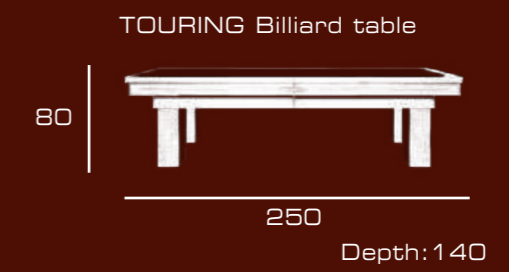

* Russian standard (W:326 D:178)

* Russian special (W:390 D:210) (with 8 legs)