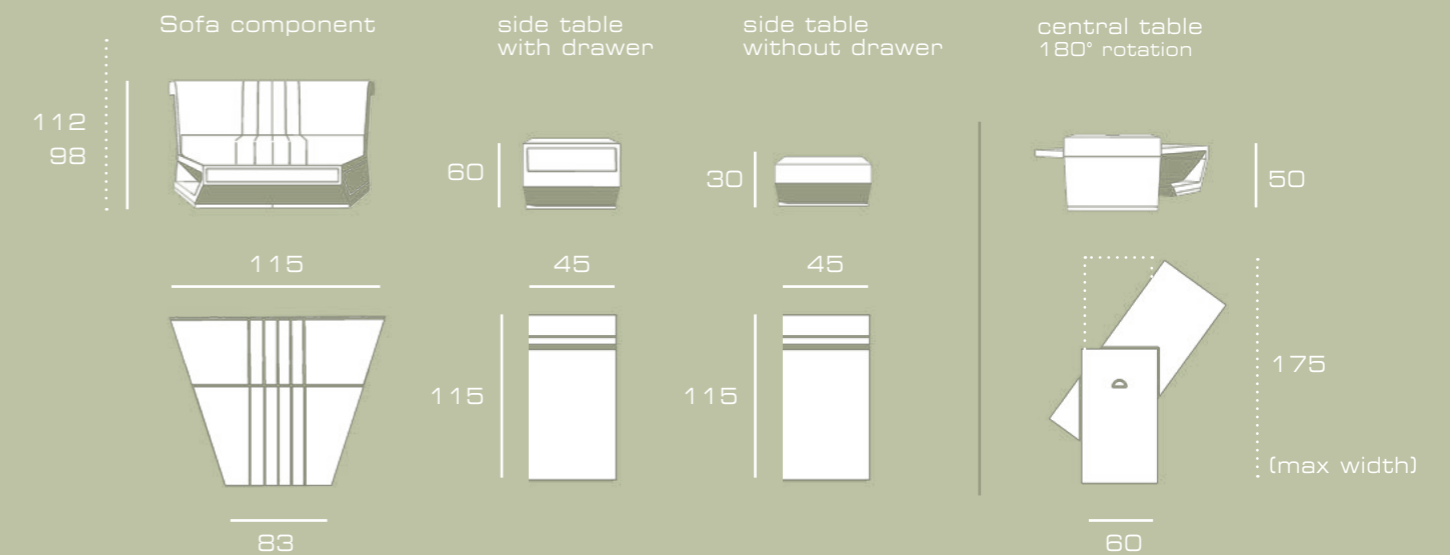

VALENCIA

PAG 88/93

Sectional composition cm 512x268x98h, leather Tech white, Alpine white & Alpine Traforato white. Wooden base lacquered white semiglossy. Alutex fibre. With headrest mechanism. Including backrest pillow with printed bull logo each sofa component. Side tables available with and without drawer. Side tables available with and without drawer

Central table, 180° rotation, leather Tech white, alutex fibre

Conic lamp, cm 26x20x73h, alutex fibre

Conic floor lamp, cm 34x29x180h, alutex fibre

Rug, cm 260diam., borders in leather Tech black, centre in leather Horsy Traforato black

TL wall clock, cm 65diam., leather Tech white with printed bull logo in Alpine white