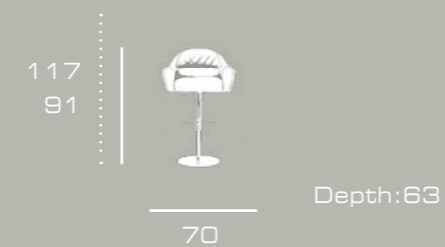

TOURING Bar stool, cm 41x44x45/80h in leather mufione black & ostrich black, metal base

Reception counter

Reception counter

IMOLA bar stool

TOURING bar stool

* Dimension in CM

DINING
&
BAR

DINING