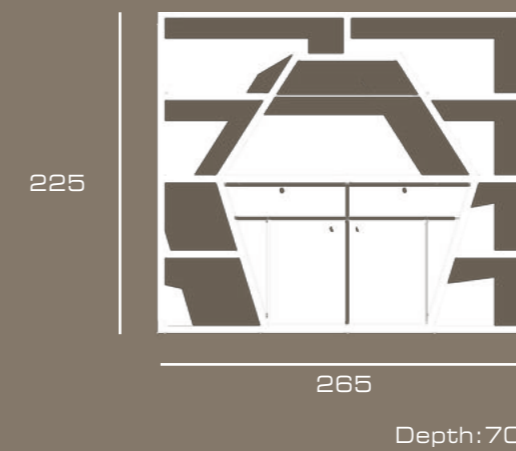

PAG 274/277

Back cabinet, leather Vogue 6008 Siena, veneer Noce Canaletto glossy, mirror on back panel, with lights, shield handles col. nickel

Front cabinet, leather Vogue 6008 Siena, veneer Noce Canaletto, metal footrest bar

Stool, leather Vogue 6008 Siena, square nickel base with adjustable height mechanism, with printed bull logo on out-back

Back cabinet