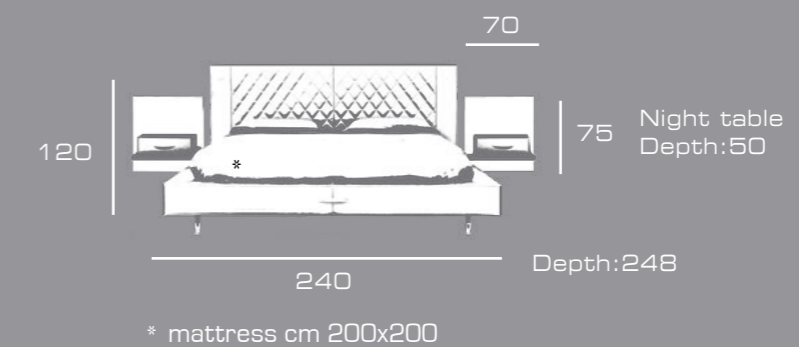

PAG 300/301

TL Poster (left), cm 90x120h, wooden frame black lacquered with inserts in leather Ostrich red, silhouette subject col. black/red

TL Poster (centre), cm 90x120h, wooden frame white lacquered with inserts in leather Ostrich brown, silhouette subject col. gold

TL Poster (right), cm 90x120h, wooden frame black lacquered with inserts in leather Carbon steel, silhouette subject col. black/white