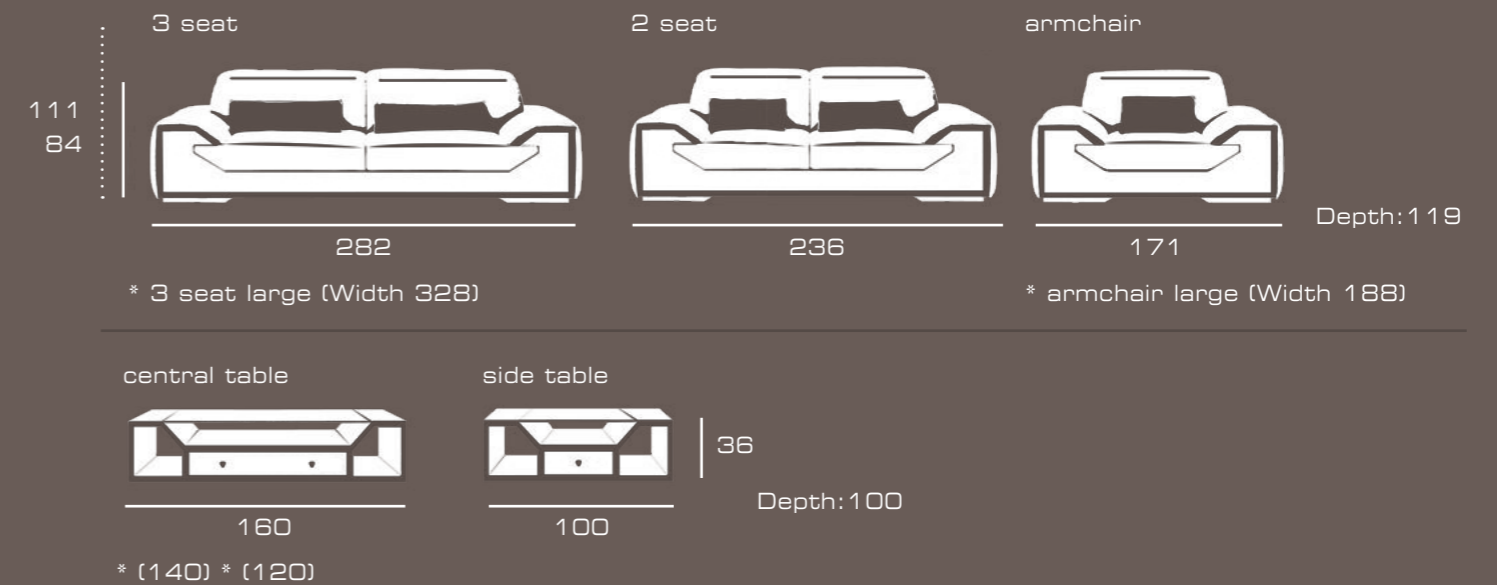

LONG RACE

PAG 28/33

Armchair in leather Deer 304 grey & Deer Traforato 304 grey, inserts in veneer oak grey semiglossy, with headrest mechanism. Including backrest pillow

Sofa 3 seat in leather Deer 304 grey & Deer Traforato 304 grey, inserts in veneer oak grey semiglossy, with headrest mechanism. Including backrest pillow

Central table in veneer Oak grey semiglossy with drawers in leather leather Deer 304 grey, glass top, shield handles col. gold

Daytona gold floor lamp, cm 150h, metal structure, gold mat colour

TL rug, cm 200x300, pure new wool, hand tufted, col. black/white