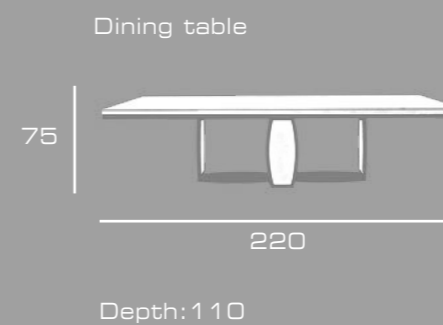

TL SAINT TROPEZ

PAG 256/259

Dining table, leather Cocco Miss black with metal inserts col. nickel

Chair with high back, leather Cocco Miss black & Mufione black, black lacquered feet

Chair with medium back, leather Cocco Miss black & Mufione black, black lacquered feet