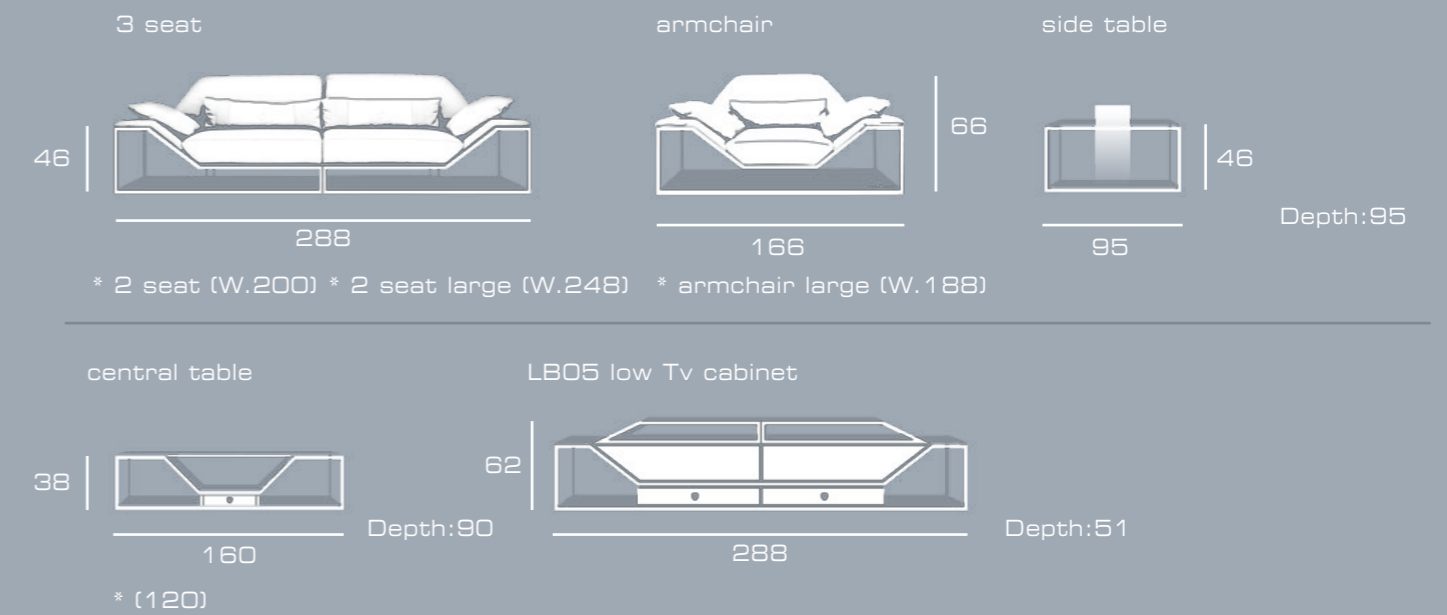

LONG BEACH

MODERN

PAG 52/59

Sofa 3 seat in leather alpine red, Alpine traforato red & Carbon black. Backrest pillows with printed bull logo. Metal structure col. anthracite glossy
Pillow cm 50x50 in leather Alpine red with printed bull logo, on request

Armchair large in in leather alpine grey, Alpine traforato grey & Carbon lead. Backrest pillows with printed bull logo. Metal structure col. anthracite glossy
Pillow cm 50x50 in leather Alpine grey with printed bull logo, on request

Central table in leather Carbon black with drawers in Alpine Traforato red, with shield handles col. nickel. Glass on top. Metal structure col. anthracite glossy.
Also available with lamp in top

Side table in leather Carbon black with drawers in Alpine Traforato red, with shield handles col. nickel. Glass on top. Metal structure col. anthracite glossy. Also available without lamp in top

Long Beach LB05 low TV cabinet, drawers in leather Alpine grey, sides in leather Carbon lead, metal structure col. anthracite glossy.

TL floor lamp (cm 36diam.x167h.) leather Carbon black, double shade col. silver, wooden base lacquered black mat

TL rug, cm 200x300, pure new wool, hand tufted, col. red/black