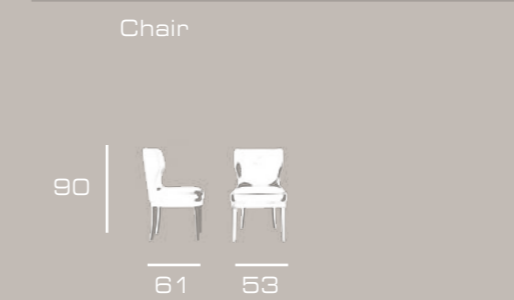

* Dimension in CM