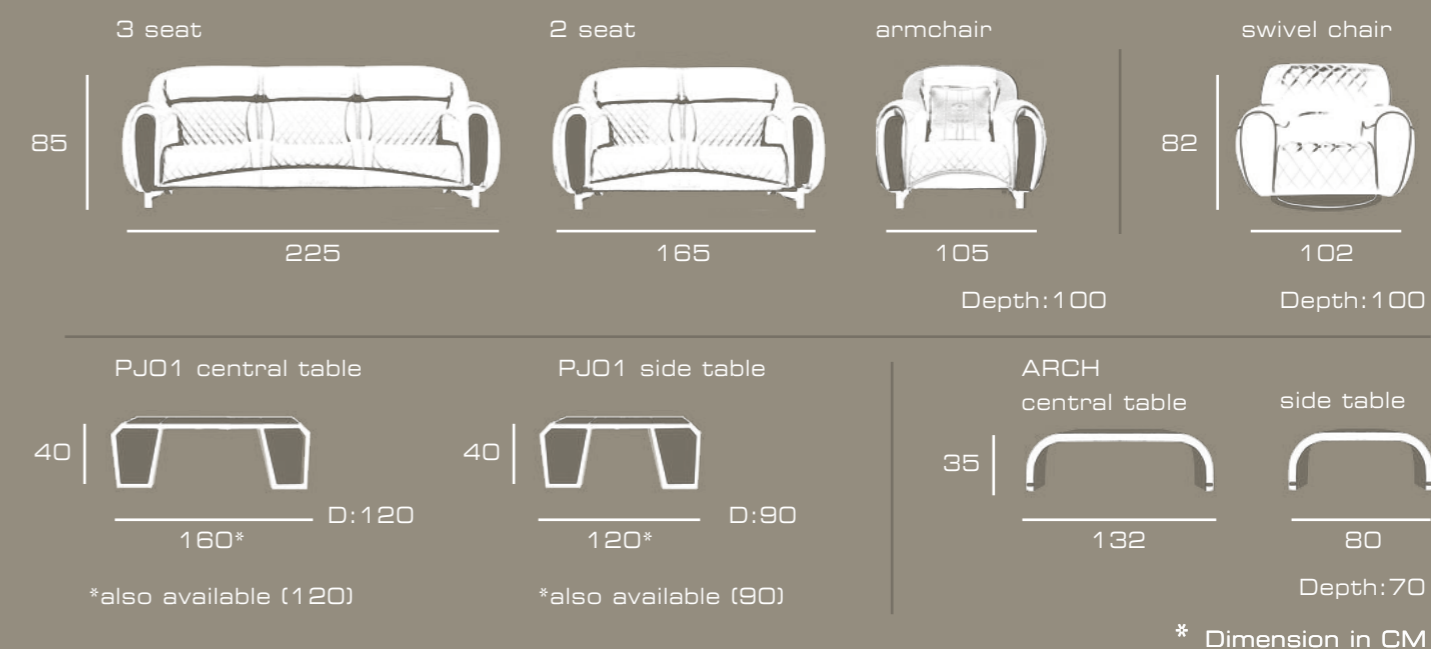

IMOLA

PAG 94/99 (IMOLA VENEER)

Sofa 3 seat in leather Deer 217 Peatmoos with frontal low band & piping in leather Deer Form sand. Quilted seats, backrests & tops of arms. Veneer Oak Moro glossy. Nickel tress bar. Printed bull logo on central headrest

Swivel armchair, cm 102x100x82h, in leather Deer 217 Peatmoos with piping in leather Deer Form sand. Quilted seat & backrest. Base in veneer Oak Moro glossy & leather. Printed bull logo on backrest

PJ01 central table, cm 120x120x40h, veneer Oak grey glossy with inserts in leather Deer 217 Peatmoos. Side doors with shield nickel handles & printed bull logo

TL rug, cm 200x300, pure new wool, hand tufted, col. beige/tobacco

Rita lamp, cm 30x30x68h, leather Deer 217 Peatmoos with printed bull logo, veneer Oak grey glossy, beige shade

Rita floor lamp, cm 65x42x185h, leather Deer 217 Peatmoos with printed bull logo, veneer Oak grey glossy, beige shade

TL wall clock 2014, cm 68 diam., borders in leather Deer Form sand, centre in veneer Oak corda

TL Poster, cm 90x120h, wooden frame lacquered with inserts in leather Deer Form sand, silhouette subject

* Dimension in CM