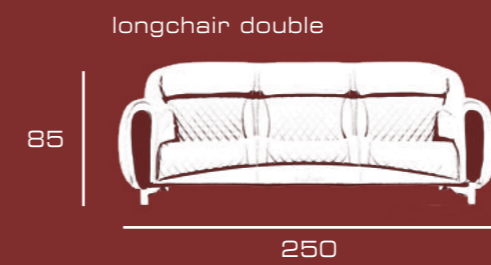

IMOLA CINEMA

PAG 170/175

Longchair double large, also available longchair double cm 165, leather Muflone racing & Muflone Traforato racing, inserts in arms & feet in carbon fibre, printed bull logo on headrest, nickel tress bar & TL metal fitting

Armchair with relax mechanism, leather Alpine racing & Alpine Traforato racing, inserts in arms & feet in carbon fibre, printed bull logo on headrest, nickel tress bar & TL metal fitting

Armchair with relax mechanism, leather Alpine black & Alpine Traforato black, inserts in arms & feet in carbon fibre, printed bull logo on headrest, nickel tress bar & TL metal fitting