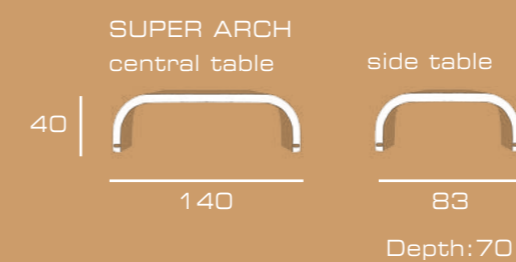

* Dimension in CM

PERFORMANCE

PAG 150/153

Sectional composition, cm 482leftx275rightx85h, leather Muflone corda & Ostrich ice, wooden base veneer Malindi

Backrest pillow cm 100x50, leather Muflone corda, included with sofa component