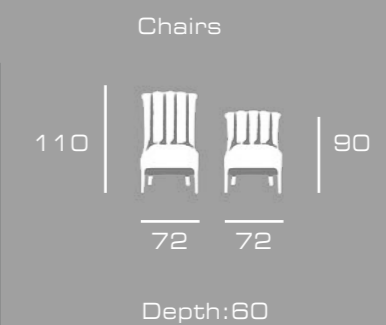

TL SAINT TROPEZ

PAG 256/259

Dining table, leather Cocco Miss black with metal inserts col. nickel

Chair with high back, leather Cocco Miss black & Mufione black, black lacquered feet

Chair with medium back, leather Cocco Miss black & Mufione black, black lacquered feet