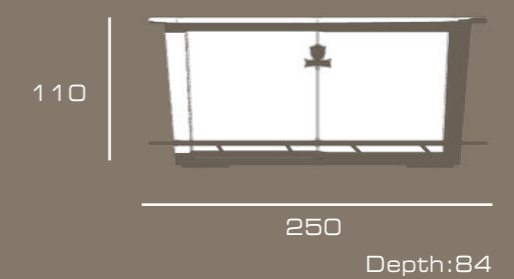

Front cabinet