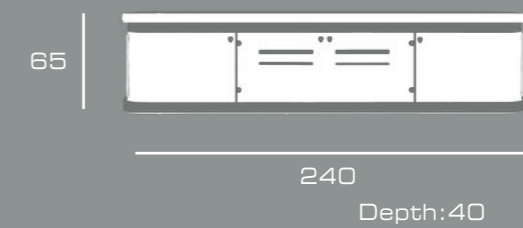

ZOLDER Low TV cabinet