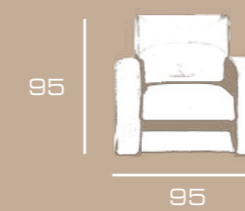

Relax chair