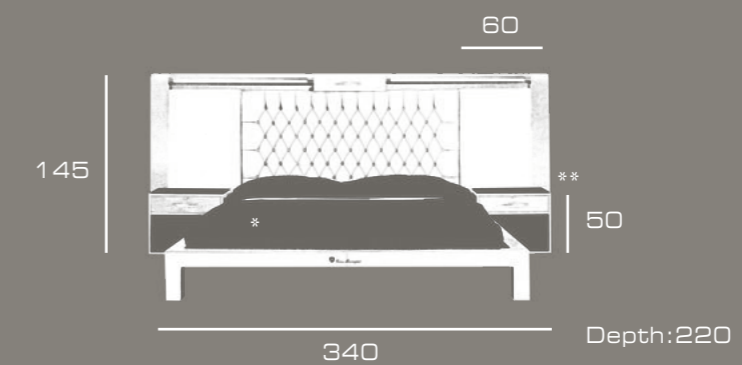

TL RIBOT

PAG 314/317

Bed, leather Cocco Multi grey & Stoccarda 630 acciaio, printed bull logos on sides of quilted headboard, bars in nickel tress, with mattress cm 200x200, metal fittings col. nickel

TL ALABAMA night table, cm 60x40x50h, leather Cocco Multi grey, TL handle col. nickel

TL MADISON Lamp, cm 33x15x53h, leather Cocco Multi grey, metal fittings col. nickel, white

Cover in fabric Silcroco col. 09

Daytona floor lamp, cm 100h, metal structure, nickel glossy colour

TL rug, cm 200x300, pure new wool, hand tufted, col. black/white

* mattress cm 200x200
** night table 60X40X50H.

* Dimension in CM