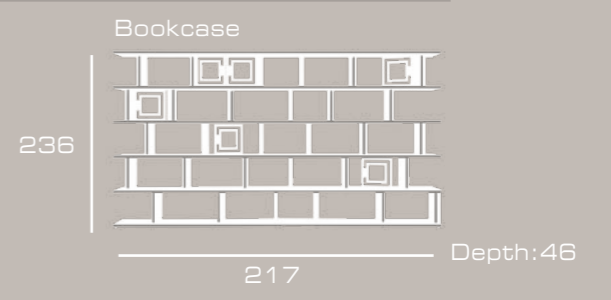

* Dimension in CM