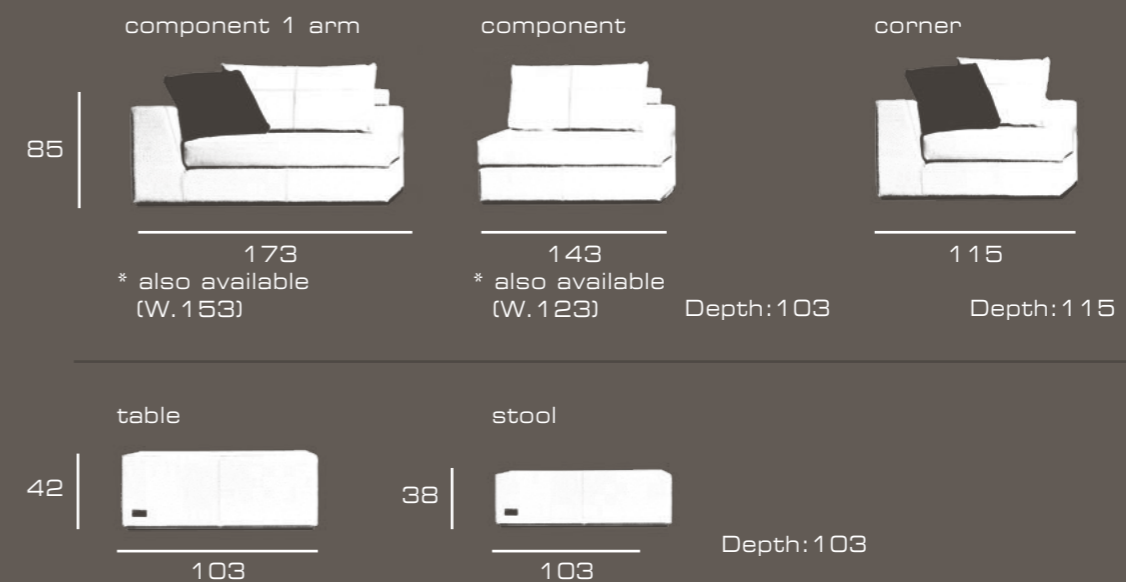

PERFORMANCE

PAG 150/153

Sectional composition, cm 482leftx275rightx85h, leather Muflone corda & Ostrich ice, wooden base veneer Malindi

Backrest pillow cm 100x50, leather Muflone corda, included with sofa component

Upholstered table cm 103x103x42h in leather Ostrich ice with printed bull logo on top

Pillow cm 50x50, leather Muflone corda with printed bull logo, on request

Stool (left), in leather Muflone corda, wooden base veneer Malindi

Stool (right), in leather Ostrich ice, wooden base veneer Malindi

Performance rug, cm 200x380, borders in leather Ostrich ice, centre in leather Horsy Traforato black

Rita floor lamp, cm 65x42x185h, base in leather Muflone corda with printed bull logo, beige shade, base & top in veneer Malindi

Golf bags, leather Ostrich beige (left) & leather Ostrich black (right)

Bull picture, cm 197x135h. frame in gold leaf, bull subject printed on canvas

Ciclote, carbon structure

* Dimension in CM