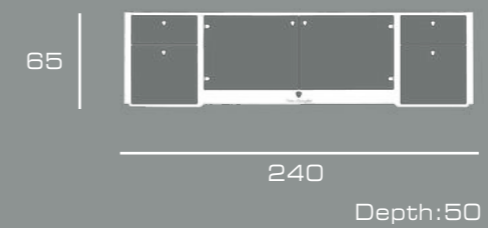

CABINETS

PAG 262/265
MONZA

Low TV cabinet, cm 240x50x65h, leather Carbon steel, side doors & drawers in carbon fibre, central doors in black glass, shield handles col. nickel

PAG 266/267
ZOLDER

Low TV cabinet, cm 280x40x65h, leather Alpine ebony. Metal inserts col. gold, shield handles col. gold, brown glass doors, holes for cables on back panel. Opening round sides with CD holders

MONZA Low TV cabinet