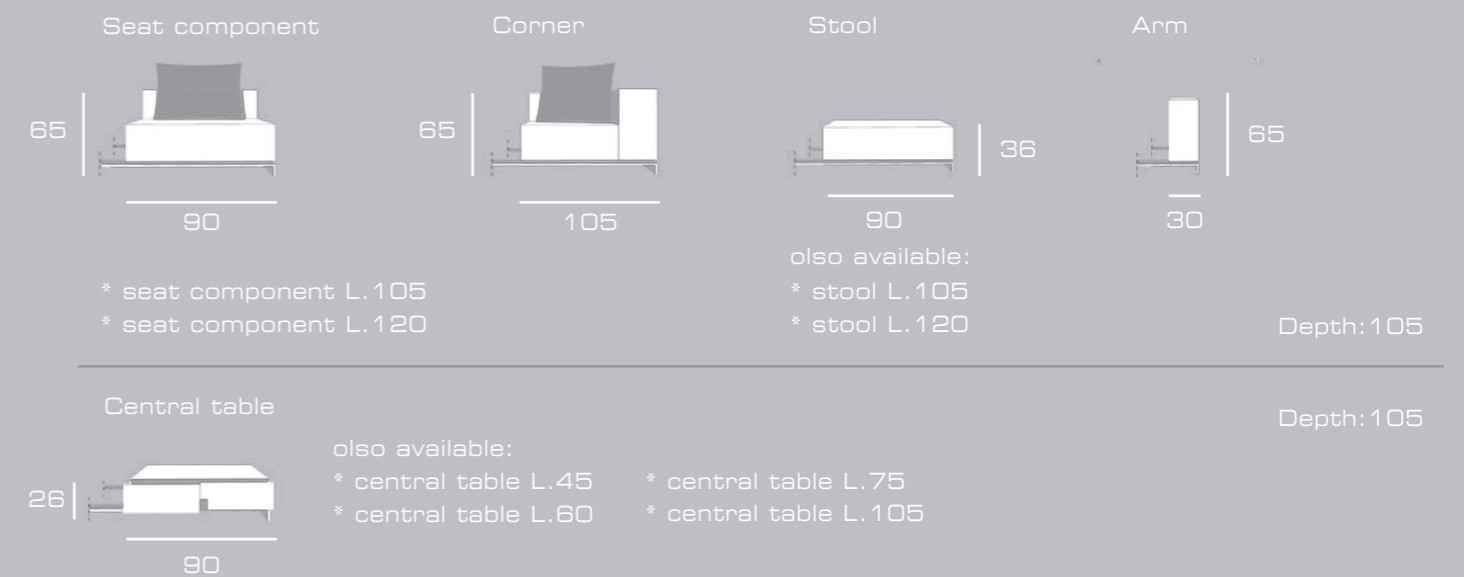

PISTA

PAG 84/87

Sectional composition cm 375rightx255leftx65h, leather Ostrich grey & Deer 209 Turtledove, on metal base. With table with drawer, cm 45x105x16h & arm with bar, cm 30x105x55h.

pillow cm 75x50 in leather Deer 209 Turtledove with printed bull logo, on request

Central table with 4 drawers, cm 210x105x26h, black lacquered glossy, metal base
Rug, cm 260x180, borders in leather Ostrich grey with fur

Hair lamp, optical fibres