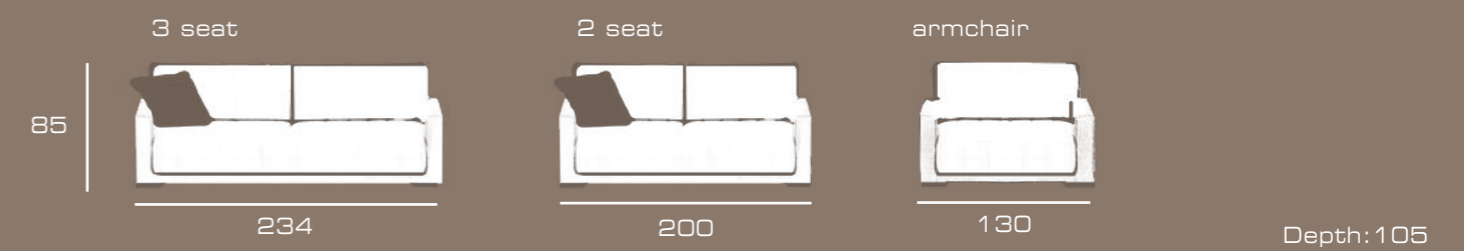

BOOST

PAG 154/159

Sectional composition, cm 202leftx332rightx85h, leather Deer Form sand & Anguilla corda, metal feet and TL metal fittings

Pillow cm 50x50, leather Deer Form sand with printed bull logo, on request

Pilot central table, cm 120x120x25h, whitened oak with aluminum inserts on top & legs

Boost rug, cm 200x300, borders in leather Anguilla corda, centre in brown fur

Armchair with electric relax mechanism, on request, leather Deer Form sand & Anguilla corda, metal feet and TL metal fittings

Pillow cm 50x50, leather Deer Form sand with printed bull logo, on request

Central table, black finish with aluminum inserts on top & legs