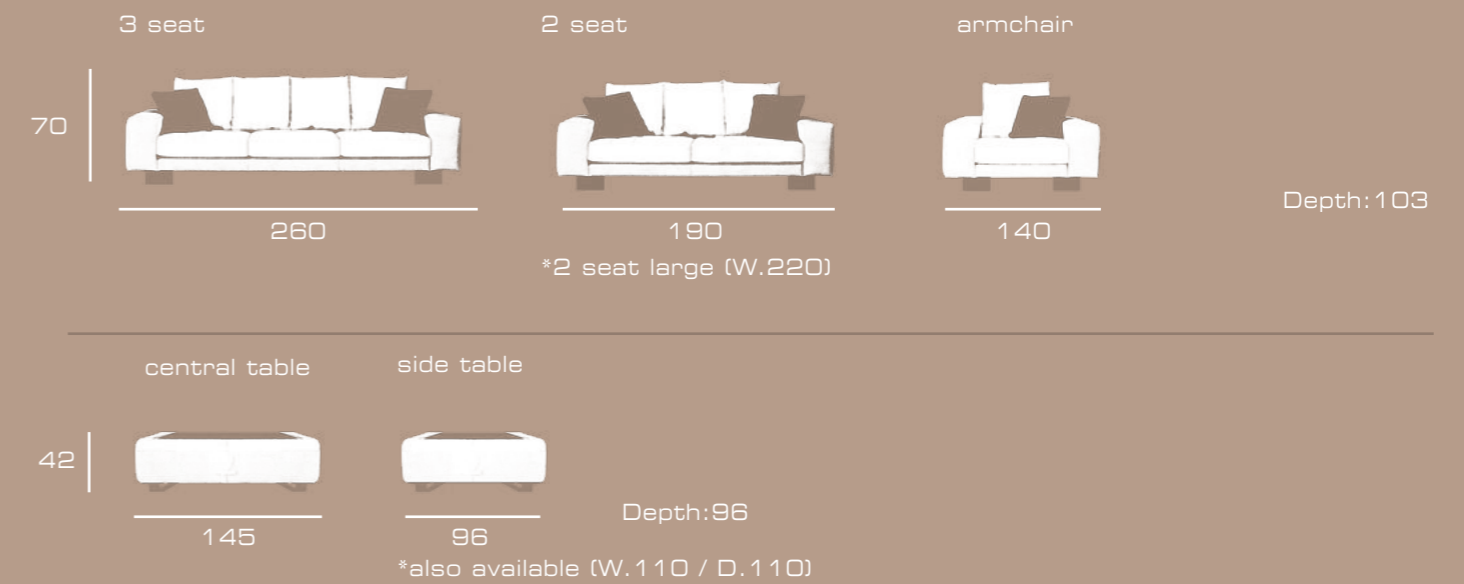

SPEED

PAG 134/139

Sofa 3 seat in leather Thesis 5073 & Thesis 5073 printed ostrich. Metal feet. Backrest pillows cm 50x50, also available with printed bull logo, on request

Pillow cm 50x50 in leather Thesis 5318 with printed bull logo, on request

Armchair in leather Thesis 5073 & Thesis 5073 printed ostrich. Metal feet. Backrest pillows cm 50x50, also available with printed bull logo, on request

HB central table, in leather Thesis 5073 & Thesis 5073 printed ostrich, with printed bull logo. Metal base, with dark mirror top.