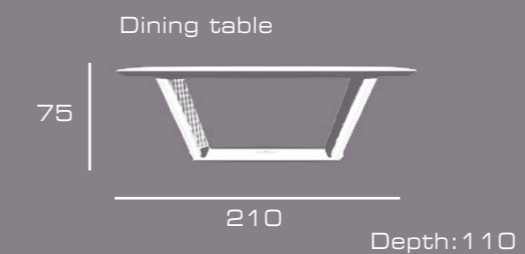

PAG 242/245

Dining table small, cm 210x110x73h, top in veneer Oak grey with metal inserts col. light gold. Leather Vogue 6020 aubergine plain & quilted, metal inserts col. light gold, printed bull logo on legs

Chair without arms, leather Vogue 6020 aubergine with quilted outer back, lacquered legs, metal low band col. light gold, printed bull logo on inner back

Sideboard, leather Vogue 6020 aubergine, quilted sides & drawers, shield handles col. gold, printed bull logo on doors, top in veneer oak grey with metal inserts col. light gold

Bookcase in veneer wengé glossy finish. Brass inserts col. light gold, on request

PAG 246/251

Dining table small, cm 210x110x73h, top in veneer wengé with metal inserts col. light gold. Leather Deer 293 ebony plain & quilted, metal inserts col. light gold, printed bull logo on legs

Chair without arms, leather Deer 293 ebony with quilted outer back, lacquered legs, metal low band col. light gold, printed bull logo on inner back

Sideboard, cm 212x58x85h, leather Deer 293 ebony, quilted sides & drawers, shield handles col. gold, printed bull logo on doors, top in veneer wengé with metal inserts col. light gold

Mirror, cm 160x3x90h, frame in veneer wengé with inserts in leather Deer 293 ebony and metal col. light gold

Bookcase in veneer wengé glossy finish. Brass inserts col. light gold, on request

TL rug, cm 200x300, pure new wool, hand tufted, col. brown/gold

* Dining table L (Width 245)