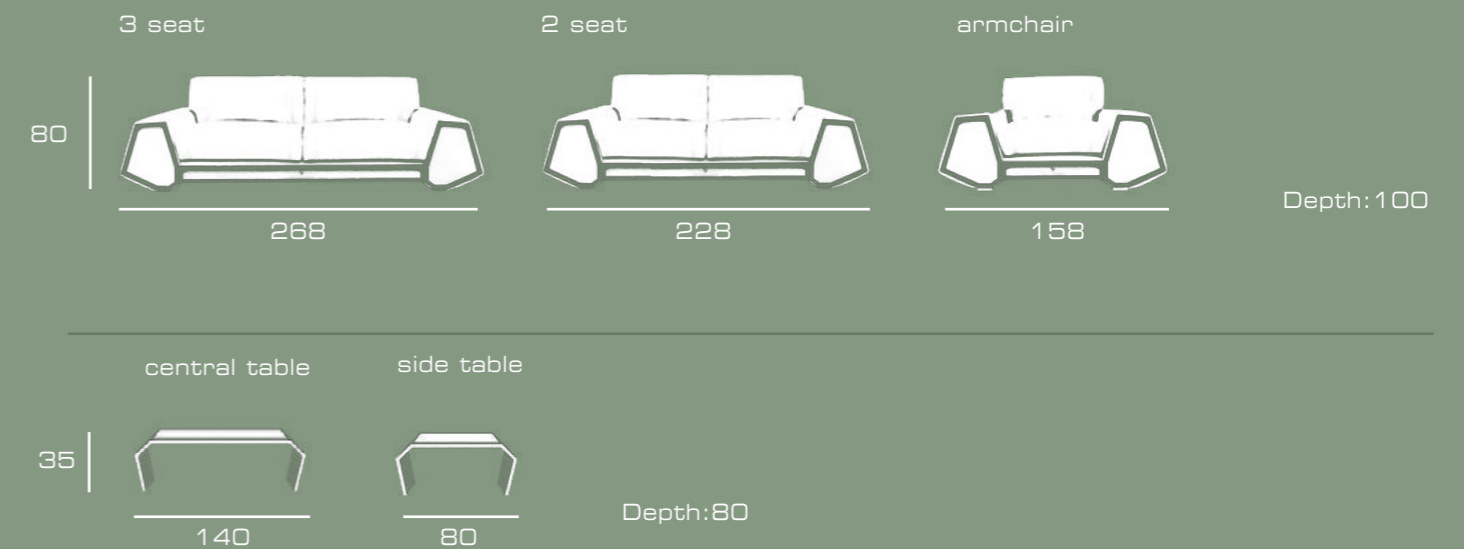

PAG 132/133

Sofa 3 seat in leather Alpine white & Alpine Traforato white, with backrest pillows with printed bull logo. Frontal mask in carbon fibre

Spider side table, leather Alpine black & Alpine Traforato red. Structure in metal col. nickel, glass on top

TL rug, cm 200x300, pure new wool, hand tufted, col. black/white

Spider lamp, metal structure, plexiglass