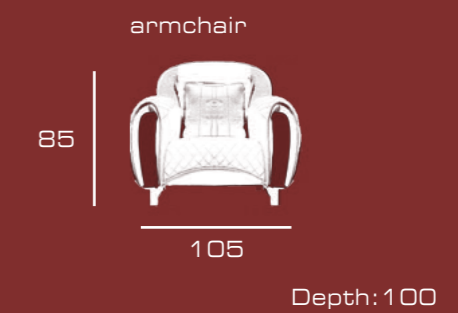

IMOLA CINEMA

PAG 170/175

Longchair double large, also available longchair double cm 165, leather Muflone racing & Muflone Traforato racing, inserts in arms & feet in carbon fibre, printed bull logo on headrest, nickel tress bar & TL metal fitting

Armchair with relax mechanism, leather Alpine racing & Alpine Traforato racing, inserts in arms & feet in carbon fibre, printed bull logo on headrest, nickel tress bar & TL metal fitting

Armchair with relax mechanism, leather Alpine black & Alpine Traforato black, inserts in arms & feet in carbon fibre, printed bull logo on headrest, nickel tress bar & TL metal fitting