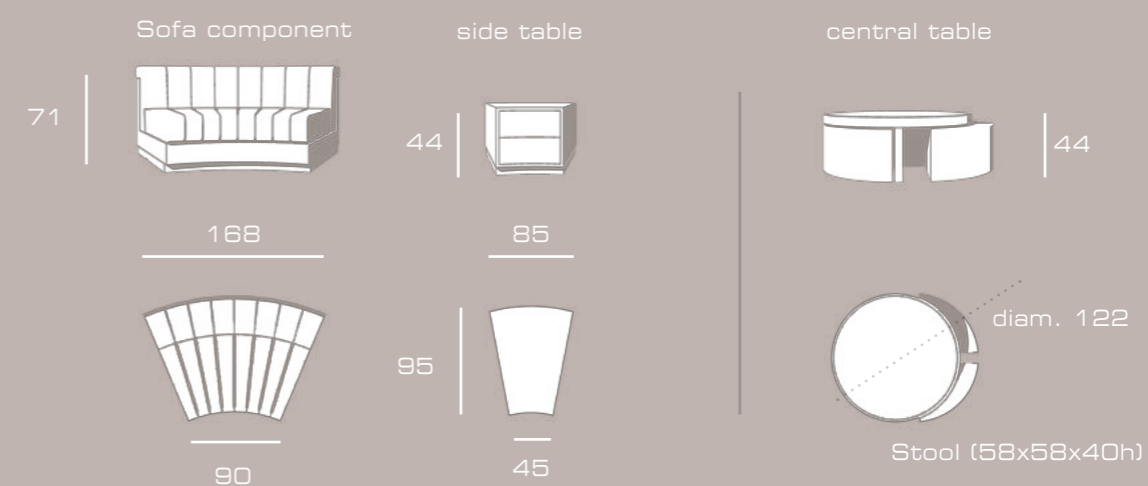

PAG 120/121

Sectional composition n. 14, cm 430x218x71h, leather Alpine dove & Alpine traforato dove, nickel base mat, including n. 2 backrest pillows each sofa component. Side tables with drawers

Central table, leather Alpine dove & Alpine traforato dove, nickel mat inserts. Glass on top

Stool for central table, leather Alpine dove & Alpine traforato dove

Rug, cm 240diam., borders in leather Alpine dove, centre in brown fur