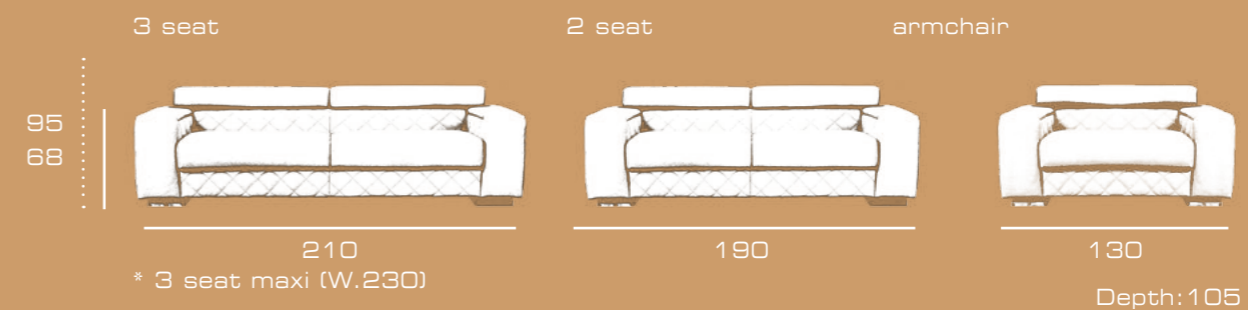

* Dimension in CM

PERFORMANCE

PAG 150/153

Sectional composition, cm 482leftx275rightx85h, leather Muflone corda & Ostrich ice, wooden base veneer Malindi

Backrest pillow cm 100x50, leather Muflone corda, included with sofa component