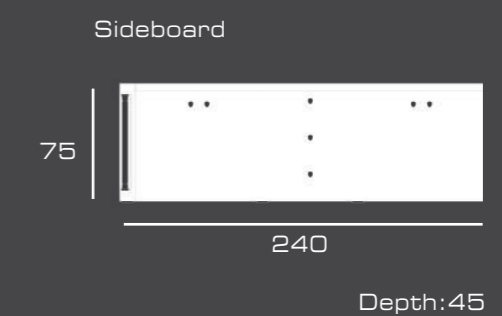

VALENCIA

PAG 252/255

Dining table, top in carbon fibre with aluminium inserts, base in leather Ostrich grey with printed bull logo in Thesis 5302 and side nickel tress bars. Contrast stitching.

Swivel chair, leather Ostrich grey & Thesis 5302, printed bull logo on inner backrest

Sideboard, leather Ostrich grey with doors in carbon fibre. Shield handles col. nickel & side nickel tress bars. Contrast stitching.

TL Poster, cm 90x120h, wooden frame lacquered white with inserts in leather Ostrich grey, silhouette subject col. white

TL rug, cm 200x300, pure new wool, hand tufted, col. black/white

TL wall clock, cm 65diam., leather Ostrich grey with printed bull logo in Thesis 5302

Pipe double floor lamp, cm 100h, carbon fibre

Pipe lamp, cm 49h, carbon fibre