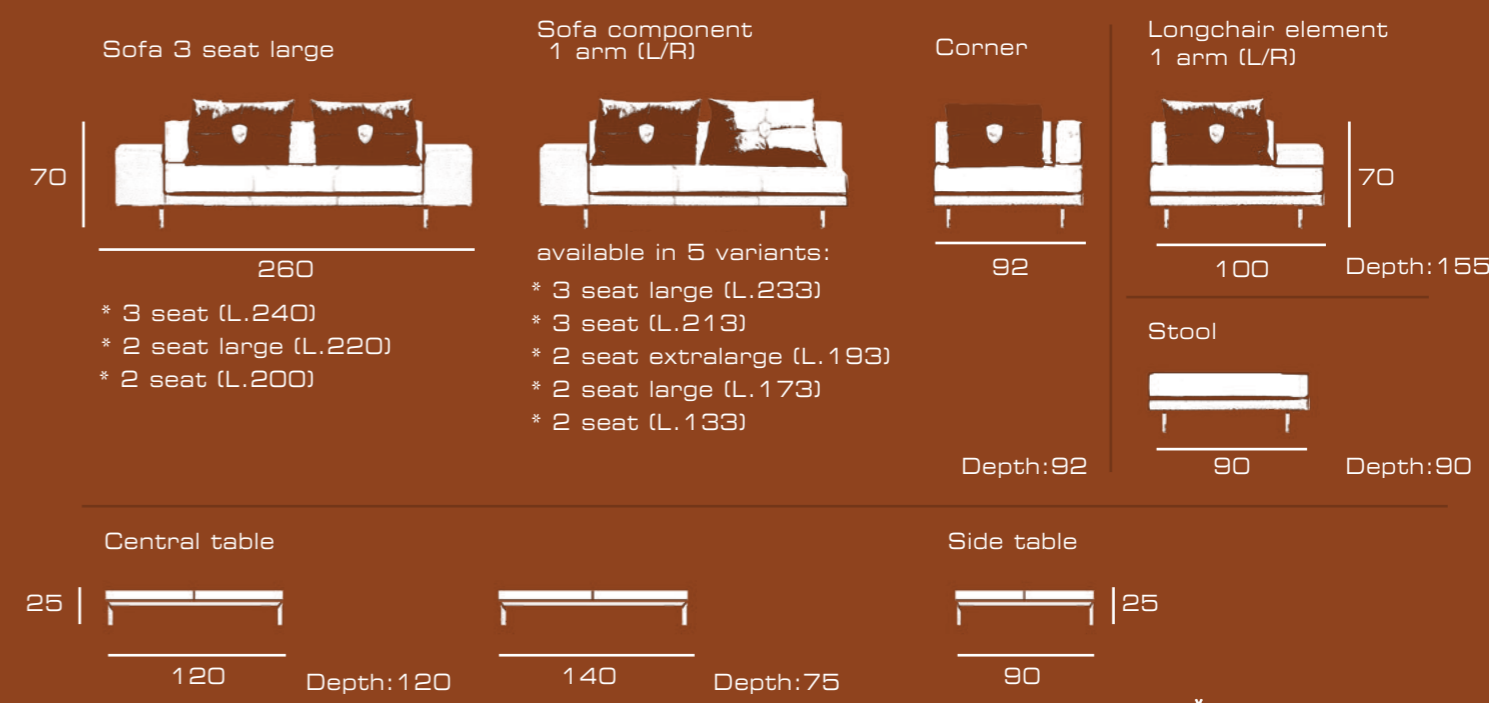

PAG 166/167

Sectional sofa, cm 155leftx294rightx75h, leather Muflone 1080 & Ostrich cognac, metal feet
Pillow maxi cm 80x70, leather Alpine bark with printed bull logo, on request
Pillow large cm 75x50, leather peccary brown with printed bull logo, on request

Central table square, cm 120x120x25h, brown finish top with aluminum inserts & legs

Pilot rug, cm 200x300, borders in leather Ostrich cognac, centre in brown fur