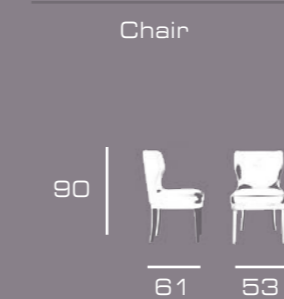

* Dimension in CM