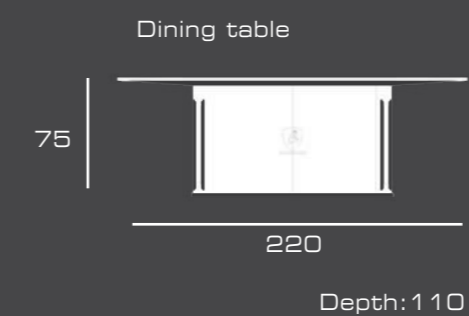

VALENCIA

PAG 252/255

Dining table, top in carbon fibre with aluminium inserts, base in leather Ostrich grey with printed bull logo in Thesis 5302 and side nickel tress bars. Contrast stitching.

Swivel chair, leather Ostrich grey & Thesis 5302, printed bull logo on inner backrest

Sideboard, leather Ostrich grey with doors in carbon fibre. Shield handles col. nickel & side nickel tress bars. Contrast stitching.

TL Poster, cm 90x120h, wooden frame lacquered white with inserts in leather Ostrich grey, silhouette subject col. white

TL rug, cm 200x300, pure new wool, hand tufted, col. black/white

TL wall clock, cm 65diam., leather Ostrich grey with printed bull logo in Thesis 5302

Pipe double floor lamp, cm 100h, carbon fibre

Pipe lamp, cm 49h, carbon fibre