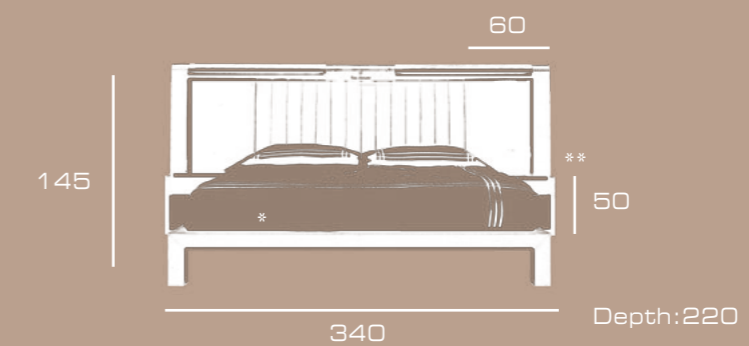

TL ALABAMA

PAG 310/313

Bed in leather Cocco Miss tobacco & Alpine dove, printed bull logos on sides of headboard, quilted bar, with mattress cm 200x200, metal fittings col. gold

night table, cm 60x40x50h, leather Cocco Miss tobacco, shield handle col. gold

TL MADISON Lamp, cm 33x15x53h, leather Cocco Miss tobacco, metal fittings col. gold, beige shade

TL/BS005 bed sheet set, set of 4 pieces, sateen col. beige with décor sateen col. bordeaux

TL/DV005 duvet, sateen col. beige with décor sateen col. bordeaux

* mattress cm 200x200
** night table 60X40X50H.

* Dimension in CM