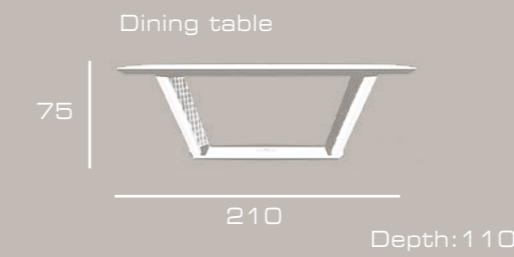

LONG BEACH

PAG 234/241

Dining table, leather Vogue 6026 ash & veneer Oak corda semiglossy, metal inserts col. gold mat, printed bull logo on legs

Chair without arms, leather Vogue 6026 Ash with quilted outer back, lacquered legs

Sideboard, leather Vogue 6026 ash with top in veneer 6026 Ash, quilted sides & drawers, shield handles col.gold, printed bull logo on doors

Bookcase, cm 217x46x236h, veneer wengé glossy finish. Brass inserts col. light gold, on request

TL Poster, cm 90x120h, [left] wooden frame lacquered brown with inserts in leather Vogue 6026 Ash, silhouette subject col. brown

TL Poster, cm 90x120h, [right] wooden frame lacquered beige with inserts in leather Vogue Traforato 6026 Ash, silhouette subject col. cherry

* Dining table L (Width 245)