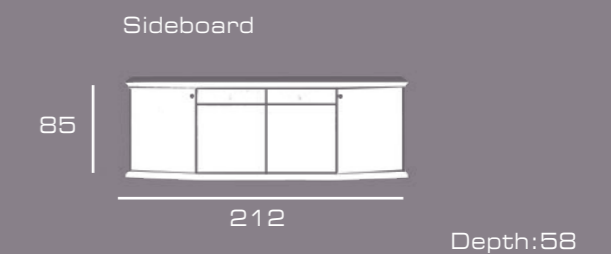

* Sideboard L (Width 256)