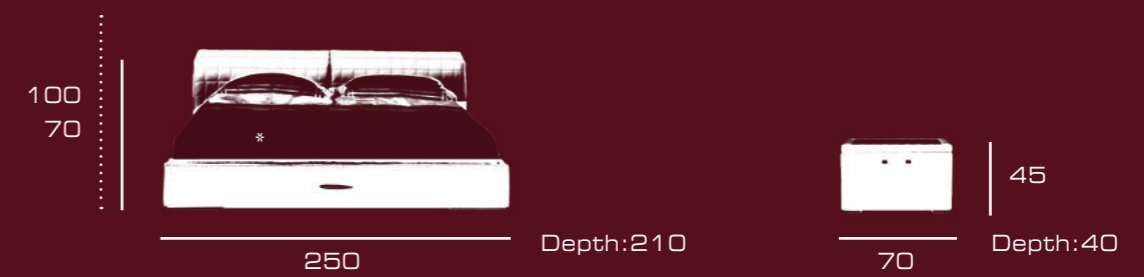

BRISBANE

PAG 292/297

Bed, leather Ostrich black & Deer 207 black ink, with mechanism on headboard, metal feet, with mattress cm 200x200

Night table, leather Ostrich black & Deer 207 black ink, glass on top. Metal inserts & feet

Best modern sideboard with 6 drawers, cm 165x52x90h, leather Ostrich black & Deer 207 black ink, metal base, shield handles col. nickel

TL/BS005 bed sheet set, set of 4 pieces, sateen col. beige with décor sateen col. bordeaux

Conic floor lamp, cm 34x29x180h, alutex fibre

Conic night lamp, cm 20x14x39h, alutex fibre

TL rug, cm 200x300, pure new wool, hand tufted, col. black/white