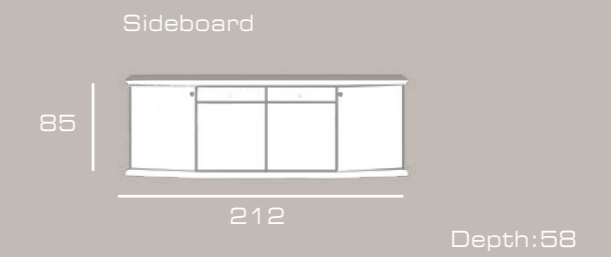

* Sideboard L (Width 256)