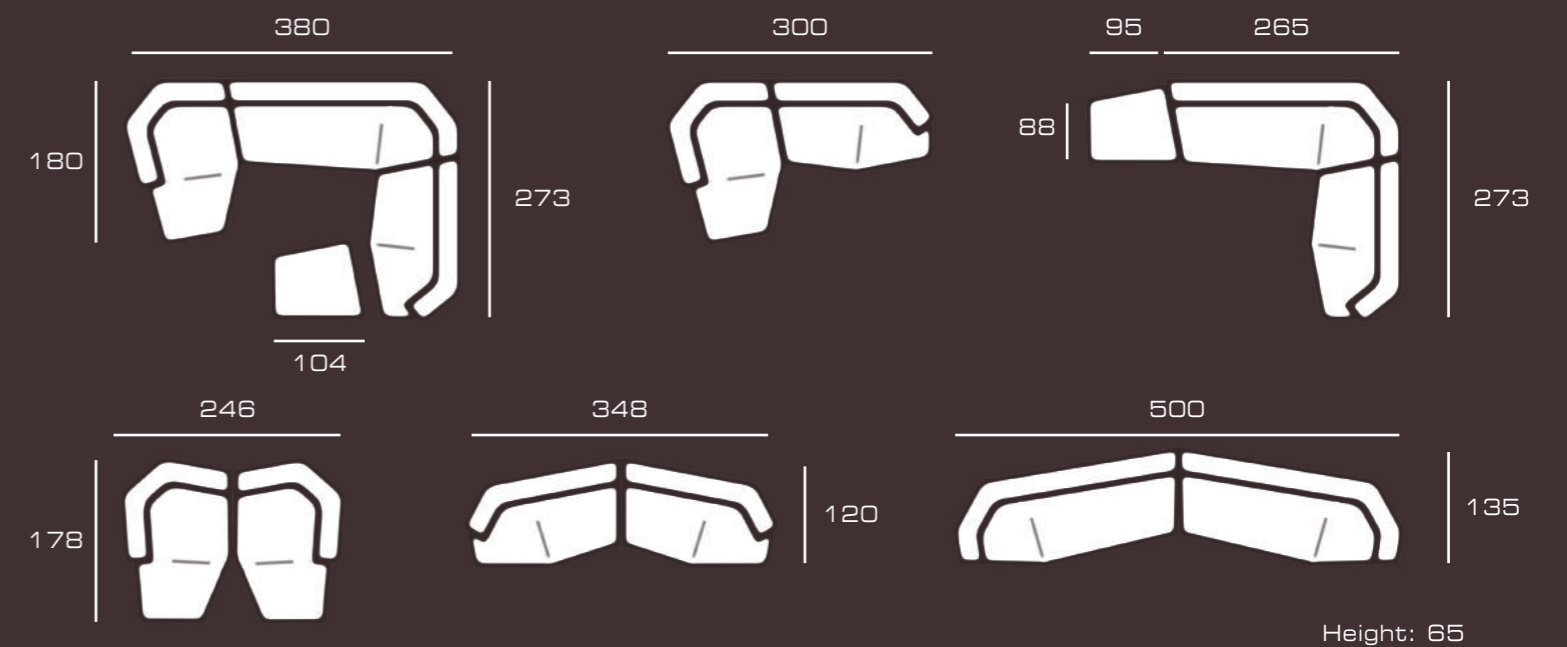

ADELAIDE

PAG 06/13

Sectional sofa in leather Deer 298 root & Deer Traforato 298 root, with quilted backrest, contrast piping in leather Deer Form sand, lacquered feet.

Pillow cm 65x65 in leather Deer Form sand with piping in Deer 298 root and printed bull logo

Pillow cm 50x50 in leather Deer 298 root with piping in Deer Form sand and printed bull logo

Floor lamp Estoril, leather Deer 298 root with printed bull logo, silver shade, nickel mat structure

TL rug, cm 200x300, pure new wool, hand tufted, col. beige/tobacco

PAG 11/13

Sectional sofa in leather Deer Form sand & Deer Form Traforato sand, with quilted backrest, contrast piping in leather Deer 285 marble, lacquered feet.

Pillow cm 65x65 in leather Deer Form sand with piping in Deer 298 root and printed bull logo

Pillow cm 50x50 in leather Deer 298 root with piping in Deer Form sand and printed bull logo

* Dimension in CM