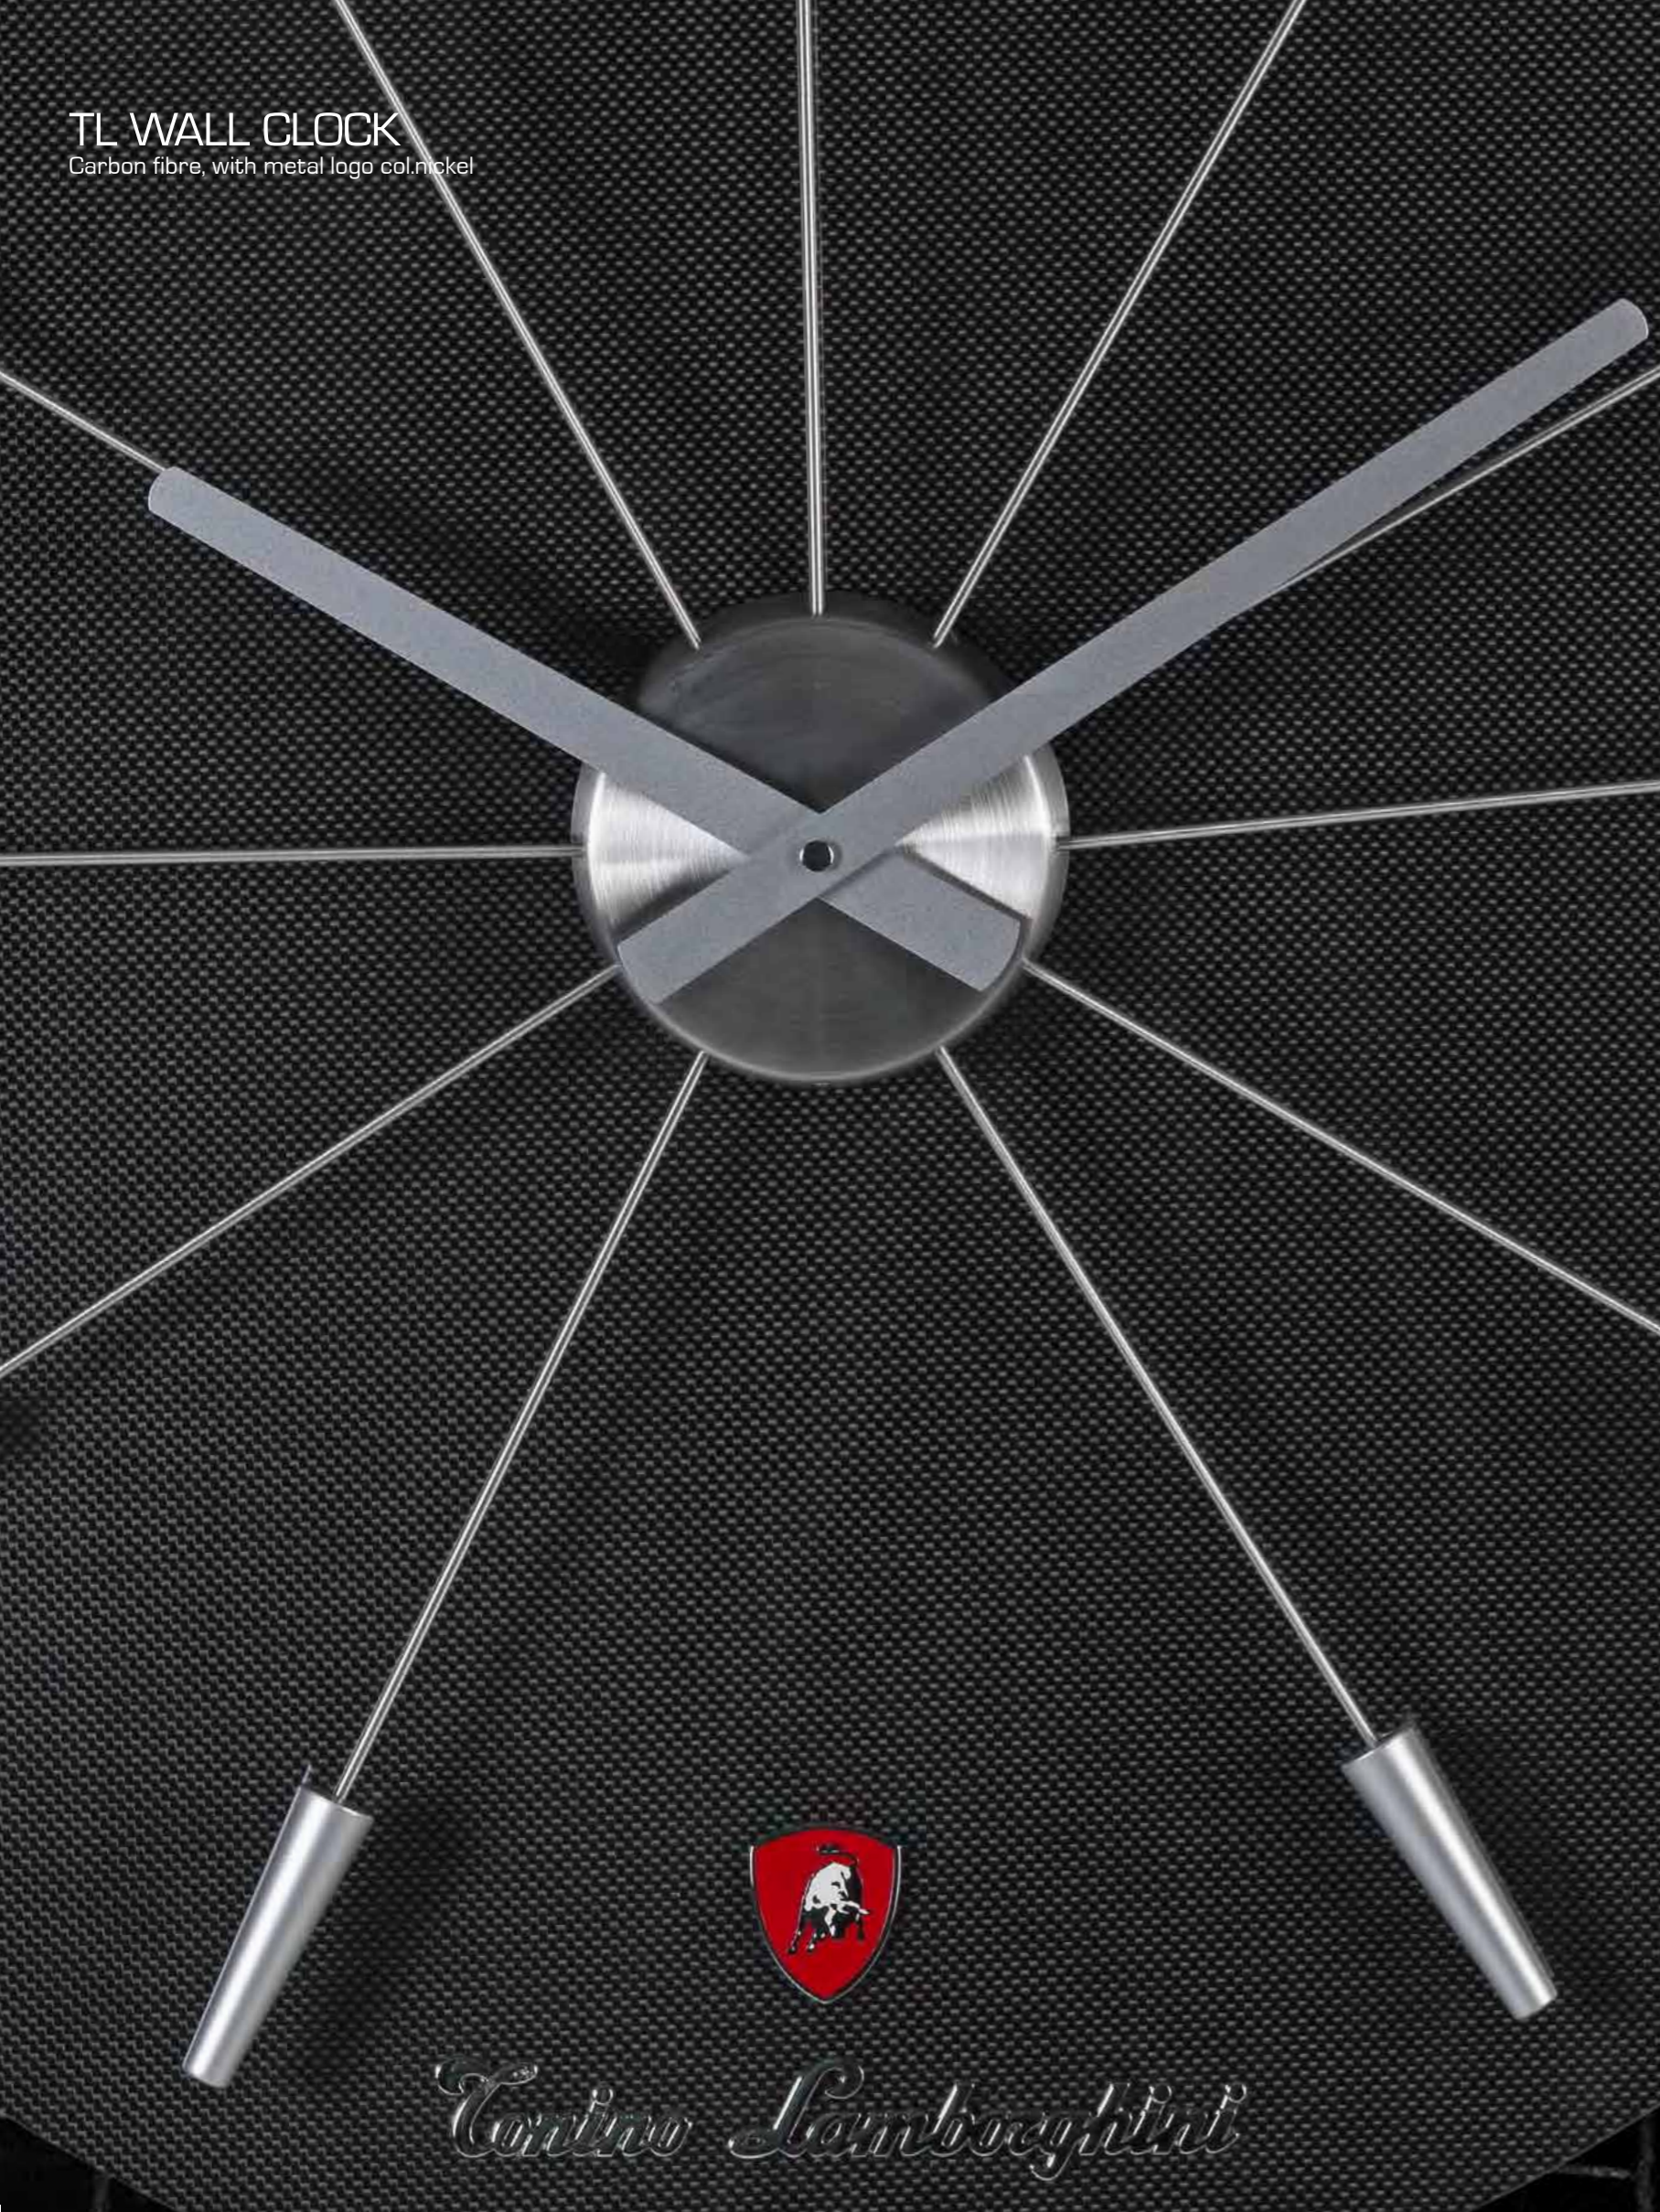

TL WALL CLOCK
Carbon fibre, with metal logo col.nickel

Lamborghini

ACCESSORIES

TL WALL CLOCKS