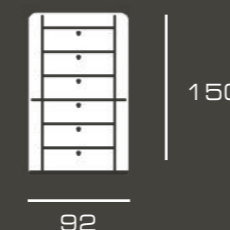

BEST MODERN

PAG 306

Bed, leather Alpine white & Alpine Traforato white, metal feet, printed bull logo on pillows on headrest, with mattress cm 202x202
Night table with 2 drawers, cm 70x39x43h, leather Ostrich white & Alpine Traforato white, printed bull logo on small drawer, shield handle col. nickel, metal base
Conic night lamp, cm 20x14x39h, carbon fibre

PAG 308/310

Bed, leather Thesis 5140, metal feet, printed bull logo on pillows on headrest, with mattress cm 202x202
Best night table big with 1 drawer, cm 60x40x34h, leather Thesis 5140, metal base, TL metal handle, glass top

TL rug, cm 200x300, pure new wool, hand tufted, col. brown/beige

PAG 310/311

Best night table with 2 drawers, cm 70x40x45h, leather Alpine sand & Alpine Traforato sand, metal base, TL metal handles, glass top

Best night table with 2 drawers, cm 70x40x45h, leather Alpine dove & Alpine Traforato dove, metal base, TL metal handles, glass top

Best Modern high chest of drawers, with 7 drawers, leather Alpine ebony & Alpine Traforato ebony, shield handles col. nickel, metal base

Best Modern low TV cabinet, leather Alpine ebony & Alpine Traforato ebony, shield handles col. nickel, metal base

* Dimension in CM