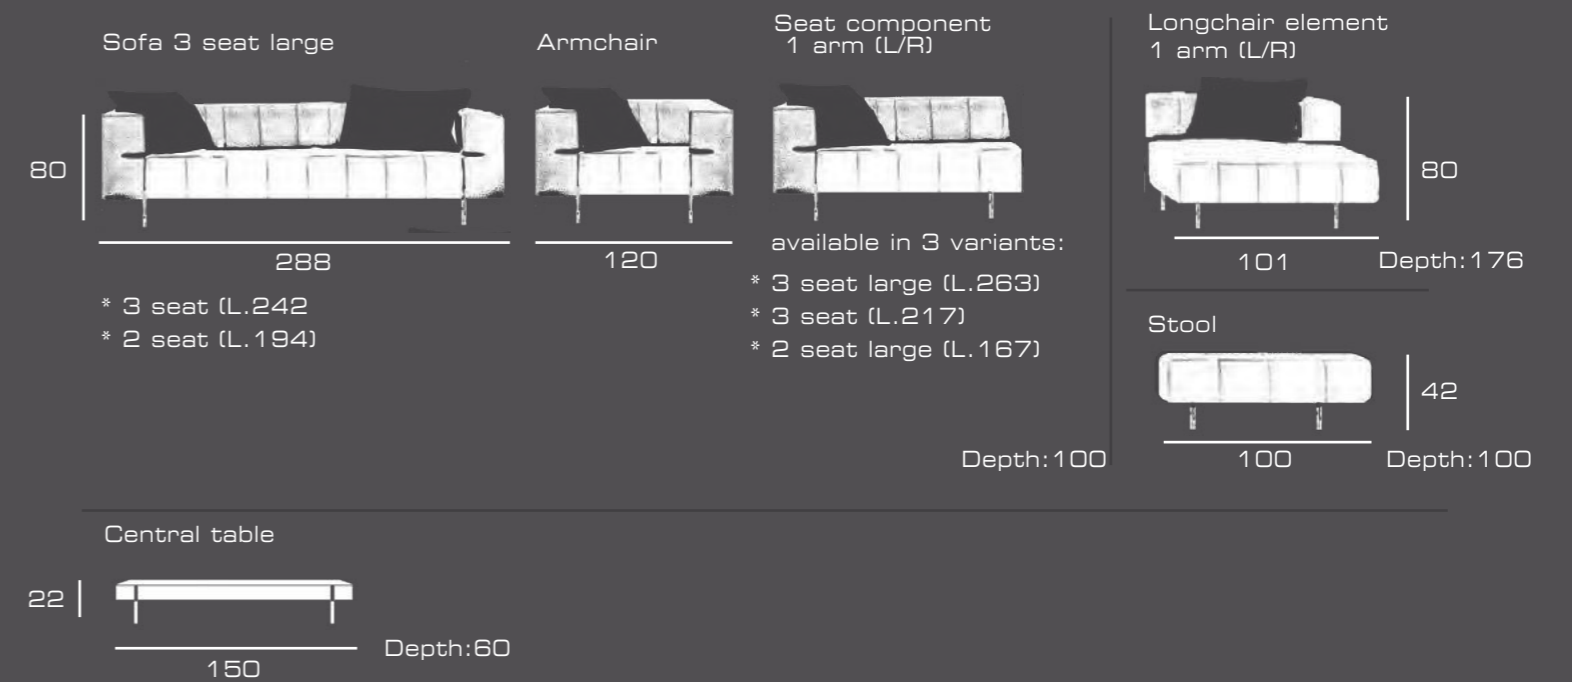

CORSA

PAG 160/163

Sofa 3 seat, leather Deer 207 Black Ink & Ostrich black, metal feet

Pillow maxi cm 75x50, leather Deer 207 Black Ink with printed bull logo, on request

Central table, white lacquered top, glossy finish, metal feet

Stool, leather Deer 207 Black Ink quilted

Corso rug, cm 200x300, leather Ostrich black, inserts in white fur