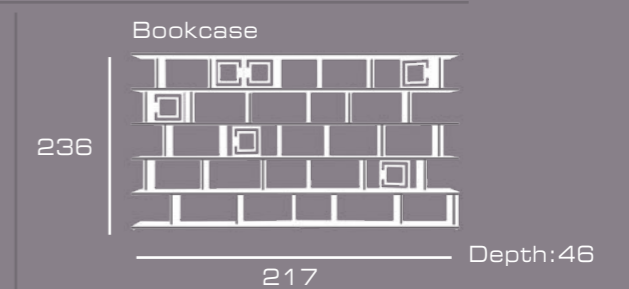

* Dimension in CM