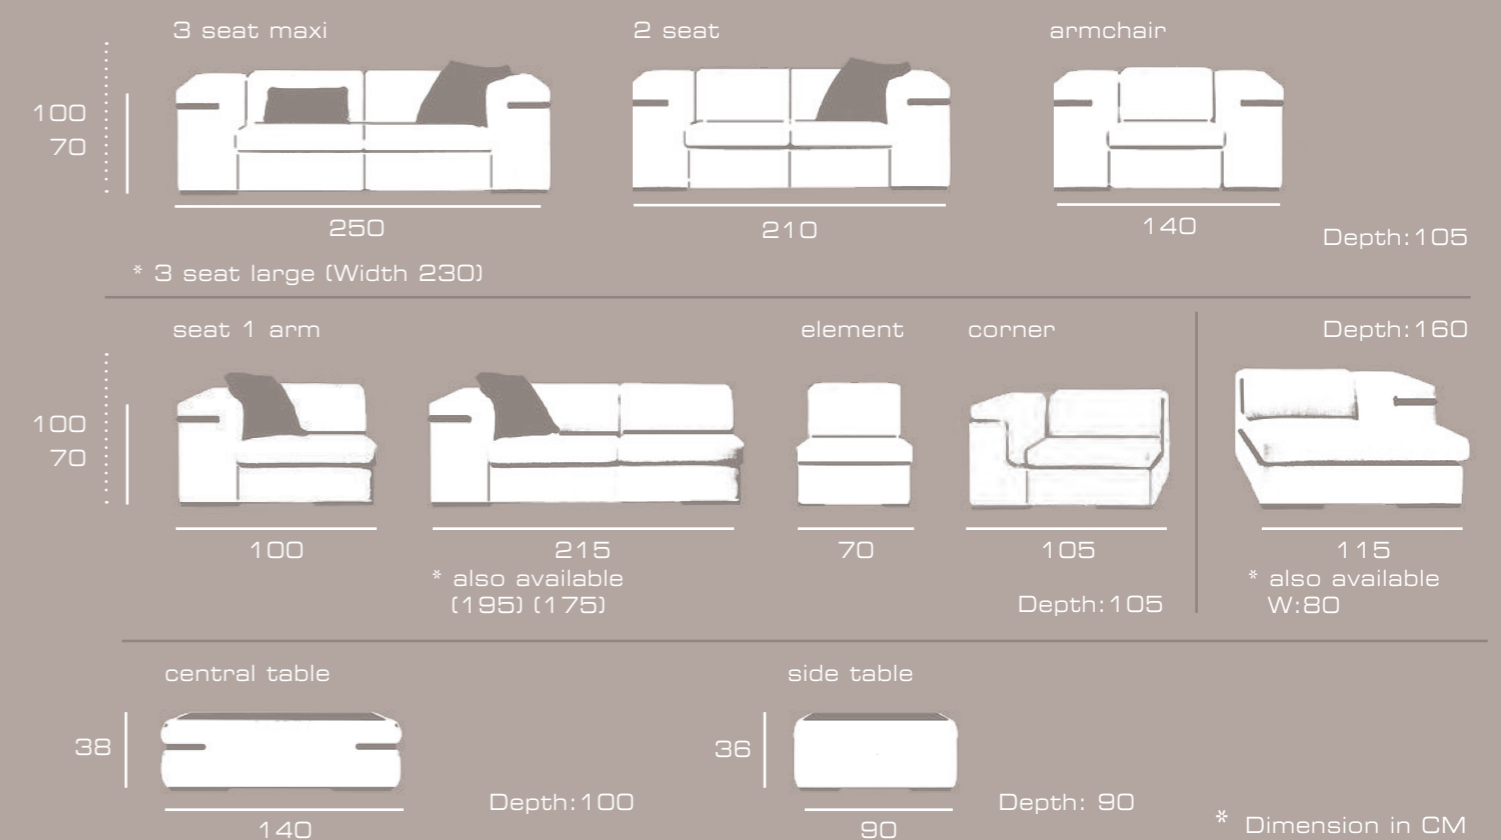

BRISBANE

QUILT

PAG 142/143

Sectional composition, cm 300x280x70/100h, leather Deer 207 black Ink & Ostrich black, quilted backrest cushions & top of arms. Metal inserts & feet. Mechanism in headrest cushions

Pillow cm 50x50, leather peccary black with printed bull logo, on request

BB Central table, leather Deer 207 black Ink & Ostrich black, printed bull logo on top, metal inserts & feet.

BB rug, cm 200x300, borders in leather Ostrich black, centre in leather Horsy black

PAG 144/145

Sofa 3 seat, leather Vogue 6016 Moka, quilted backrest cushions & top of arms. Mechanism in headrest cushions, metal feet

Sofa 2 seat, leather Vogue 6016 Moka, quilted backrest cushions & top of arms. Mechanism in headrest cushions, metal feet

TL rug, cm 200x300, pure new wool, hand tufted, col. gold/brown