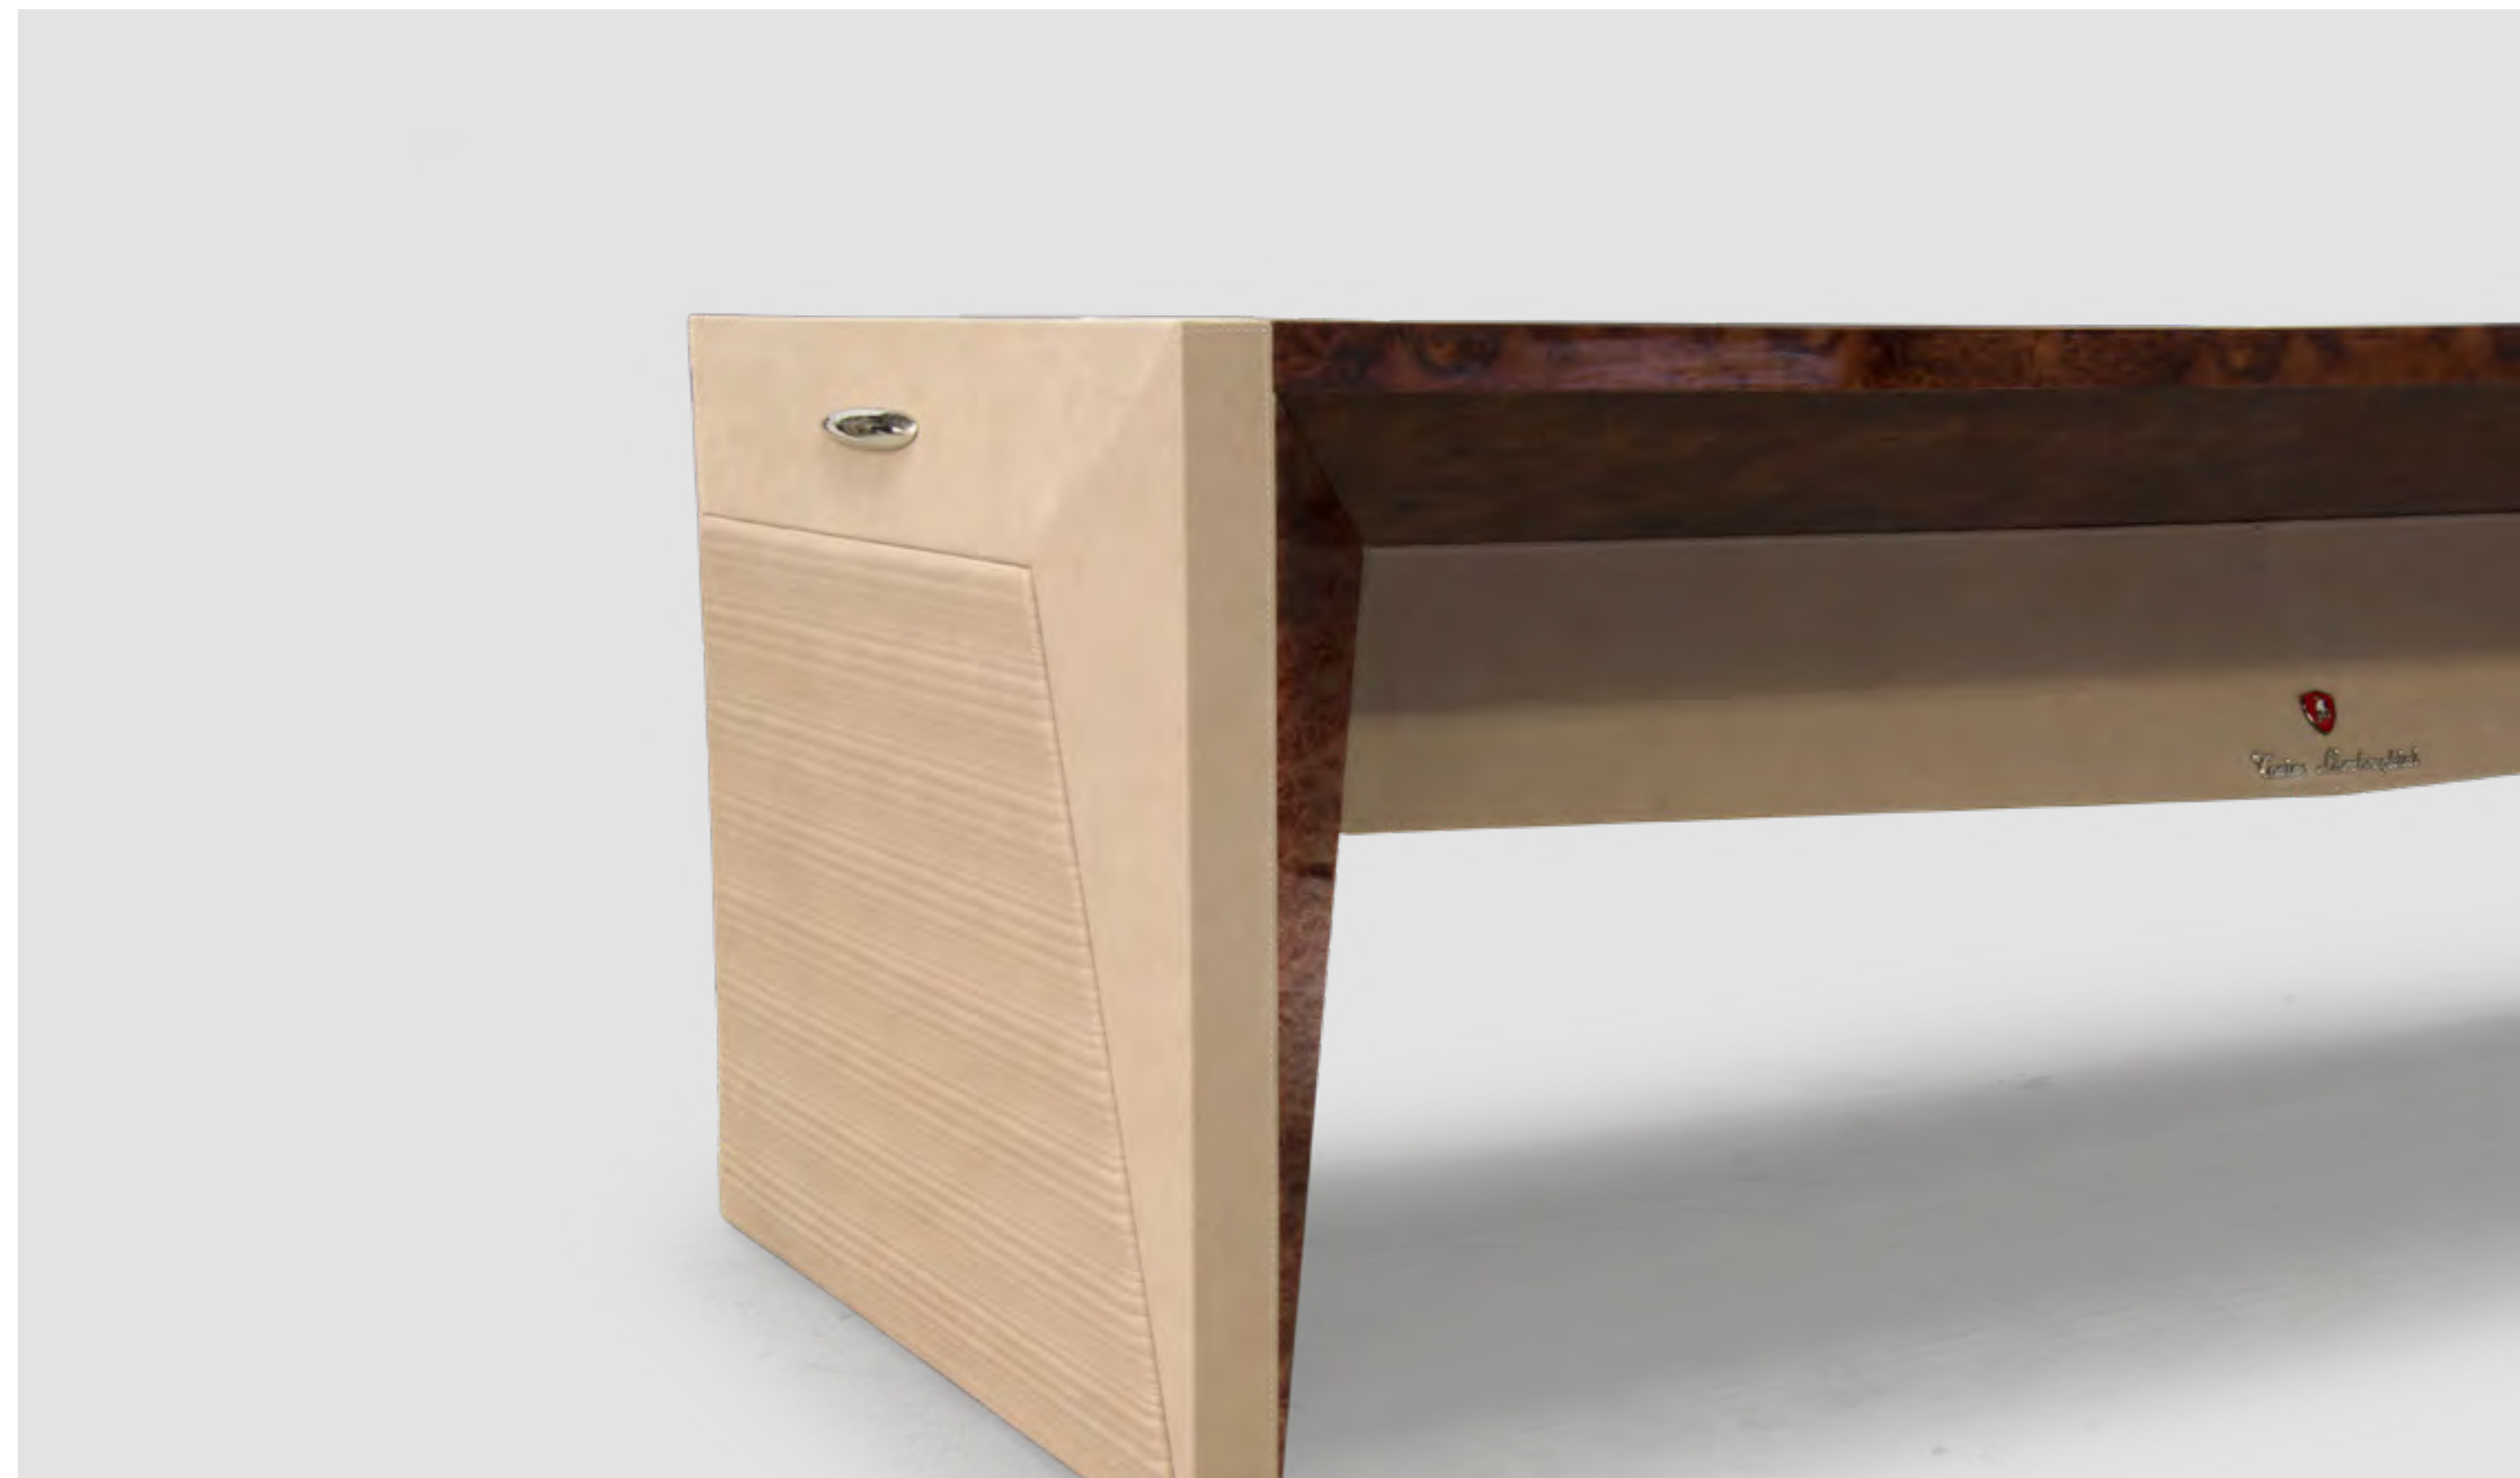

SALAMANCA

SALAMANCA / DESK
DRIVING / DESK KIT
SALAMANCA / PRESIDENT CHAIR
SALAMANCA / GUEST CHAIR
BOOSTER / OFFICE CABINET

WORKS OF ART:

- Rivoie Vidad, *Minotauro Today*, 31x8x15h, bronze fusion sculpture
- Franco Fossi, *Partitura Primordiale/ Double Face - Synesis 29*,
cm 33x14x19h, mixed technique on canvas