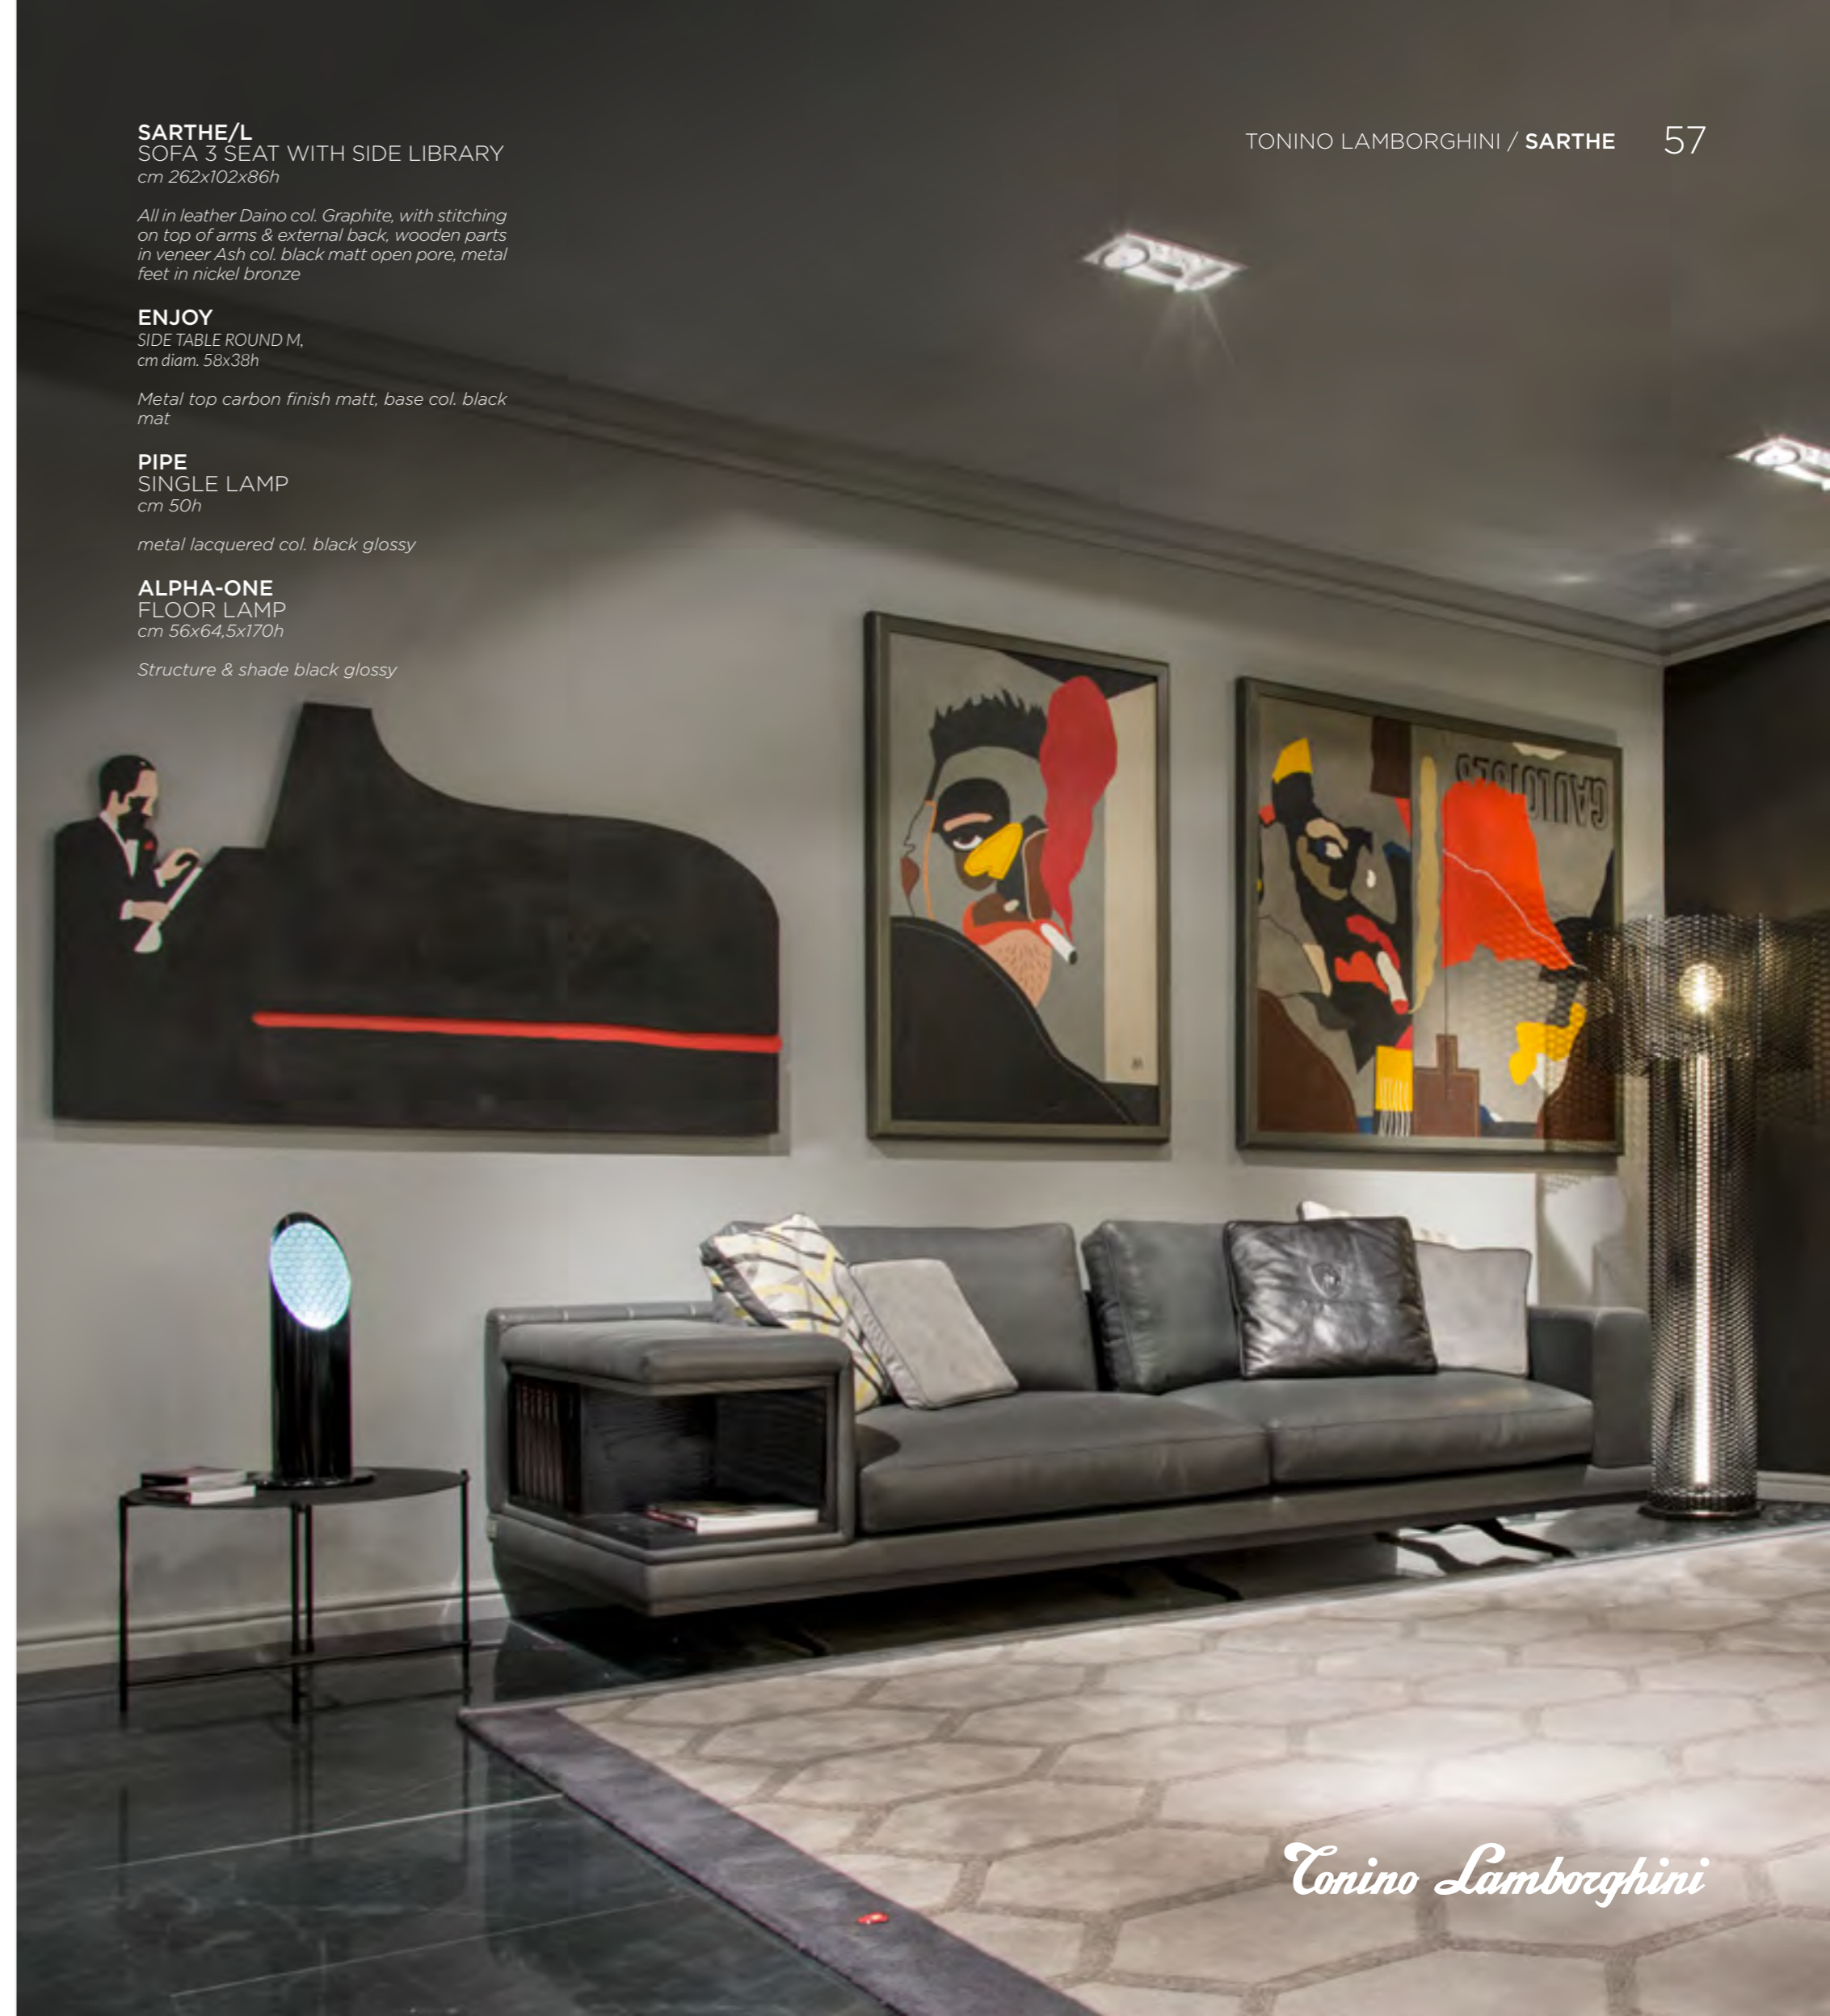

VICTORIA
ARMCHAIR
cm 80x96x88h

All in leather Daino col. Giada, piping in leather col. Coal. Pillow, cm 36x36, in leather Daino col. Giada with TL logo printed on center

VICTORIA
ARMCHAIR
cm 80x96x88h

All in leather Daino col. Red, piping in leather col. Coal. Pillow, cm 36x36, in leather Daino col. Red with TL logo printed on center