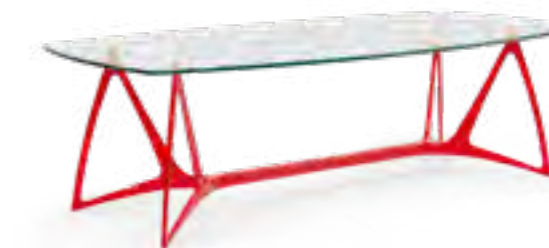

TLC-888

pag. 126

TLC-888
DINING TABLE
cm 255x130x77h

Cast aluminium alloy rectified lacquered col. Red RAL3020, with TL metal logo on base, crystal top