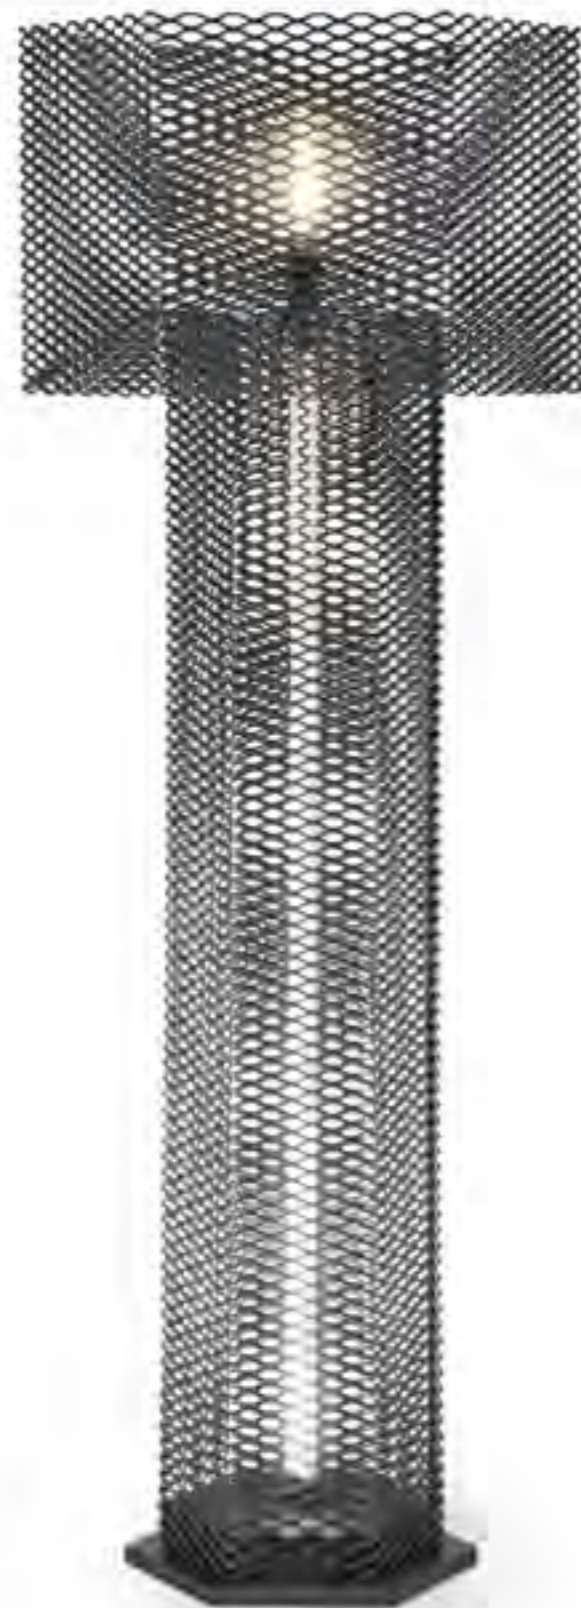

CASA

ACCESSORIES

ALPHA-ONE
LAMP
cm 25x30x44h
Structure & shade lacquered bronze glossy

ALPHA-ONE
FLOOR LAMP
cm 56x64,5x170h
Structure & shade lacquered black glossy

ALPHA-ONE
LAMP
cm 25x30x44h
Structure & shade lacquered bronze glossy