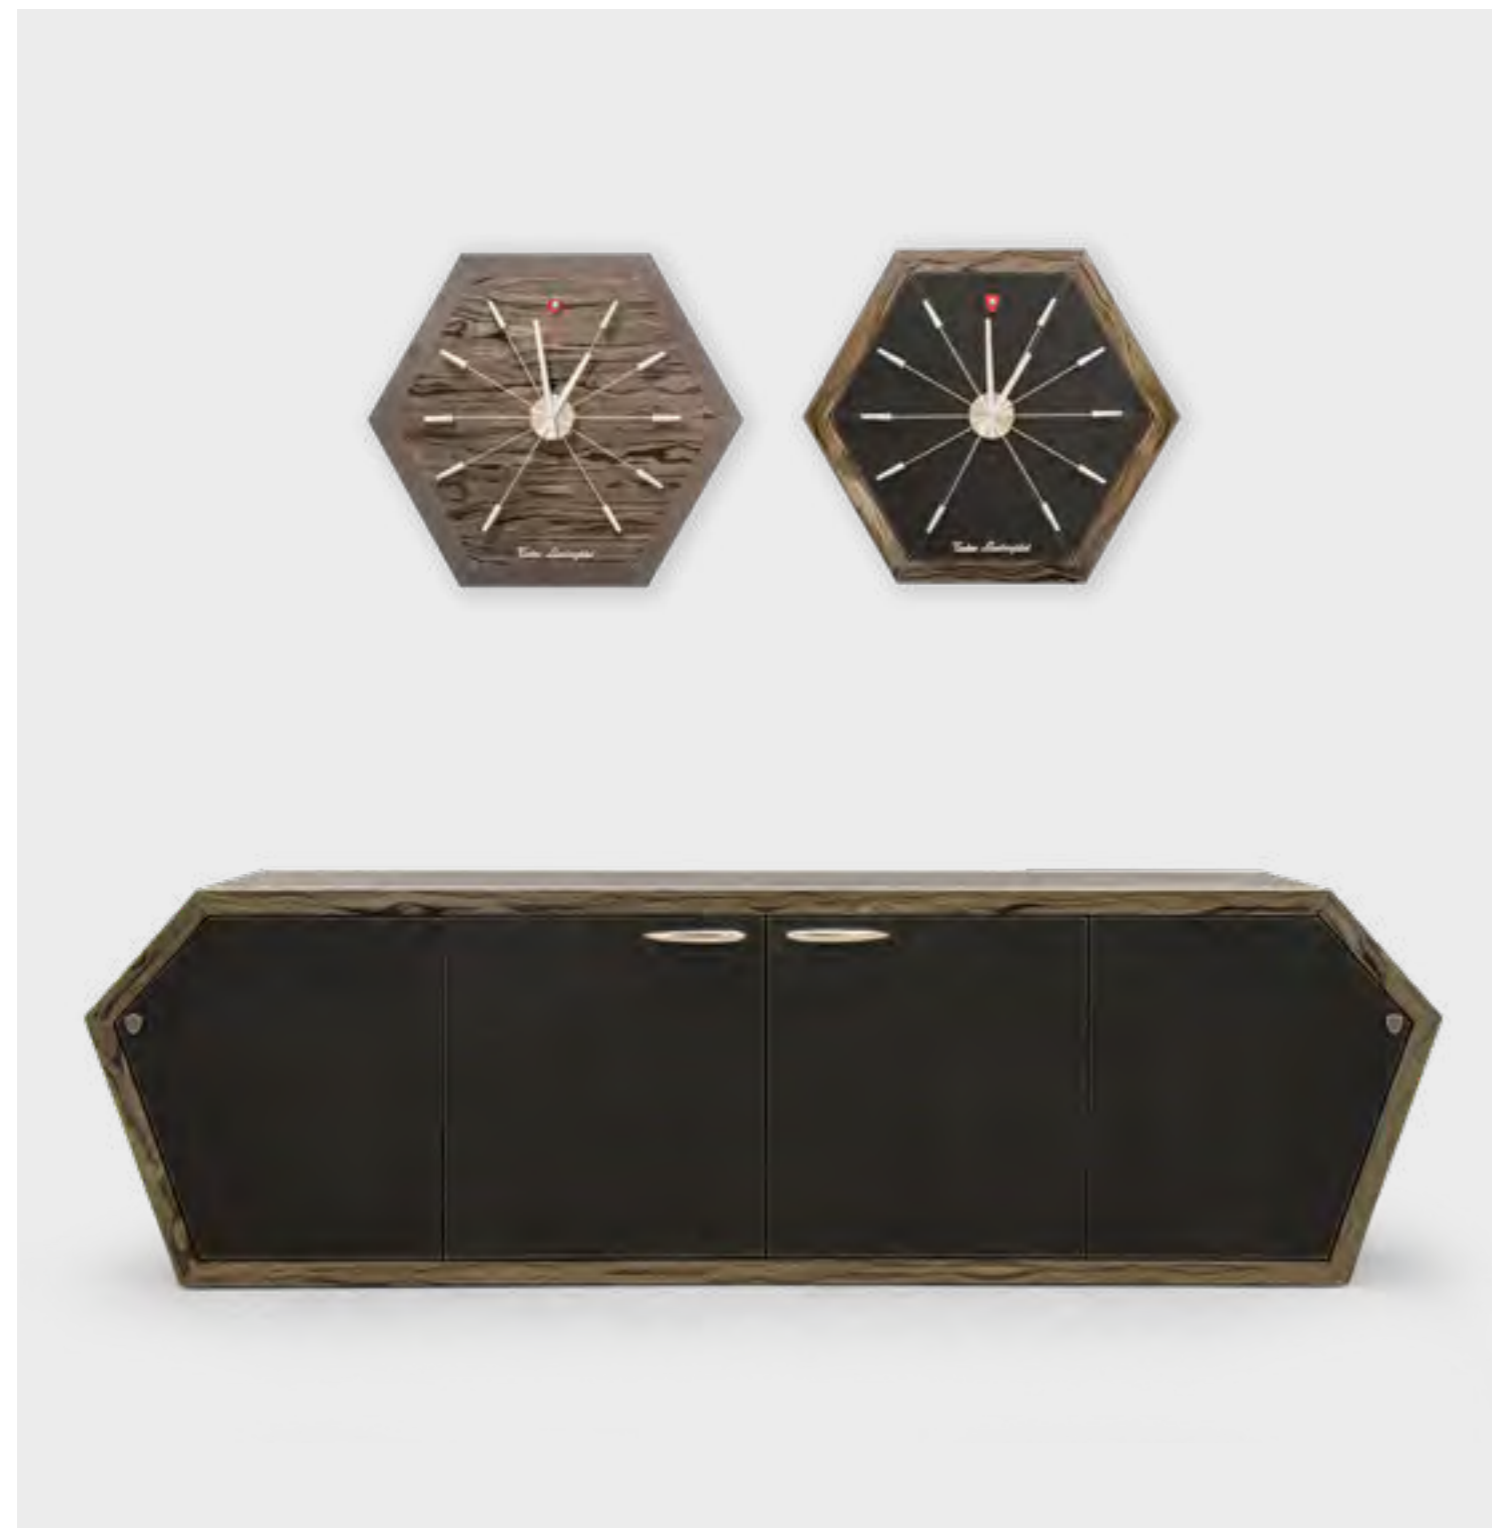

SPIDER/B
OFFICE CABINET
cm 270x50x78h

Veneer V005 glossy on edges, leather Vogue col. 6029 Black with contrast stitching col. grey, shield handles col. nickel with inserts in leather Vogue col. 6027 Heavy on side doors, TL handles col. nickel on central doors

HEXAGON
WALL CLOCKS
cm 84x73h each

Clock in veneer V005 glossy with edge in leather 6029 Heavy, with TL metal logo col. nickel & red shield.
Clock in leather Vogue col. 6029 Black, with edge in veneer V005 glossy, with TL metal logo col. nickel & red shield