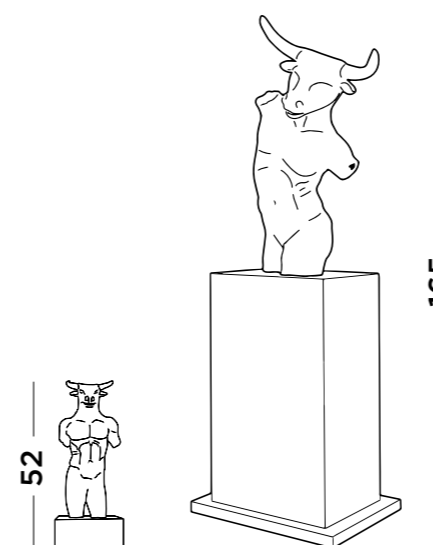

MINOTAURO TODAY
SCULPTURE
cm 28x18x52h

Artist: Rivoce Vidad, bronze fusion sculpture