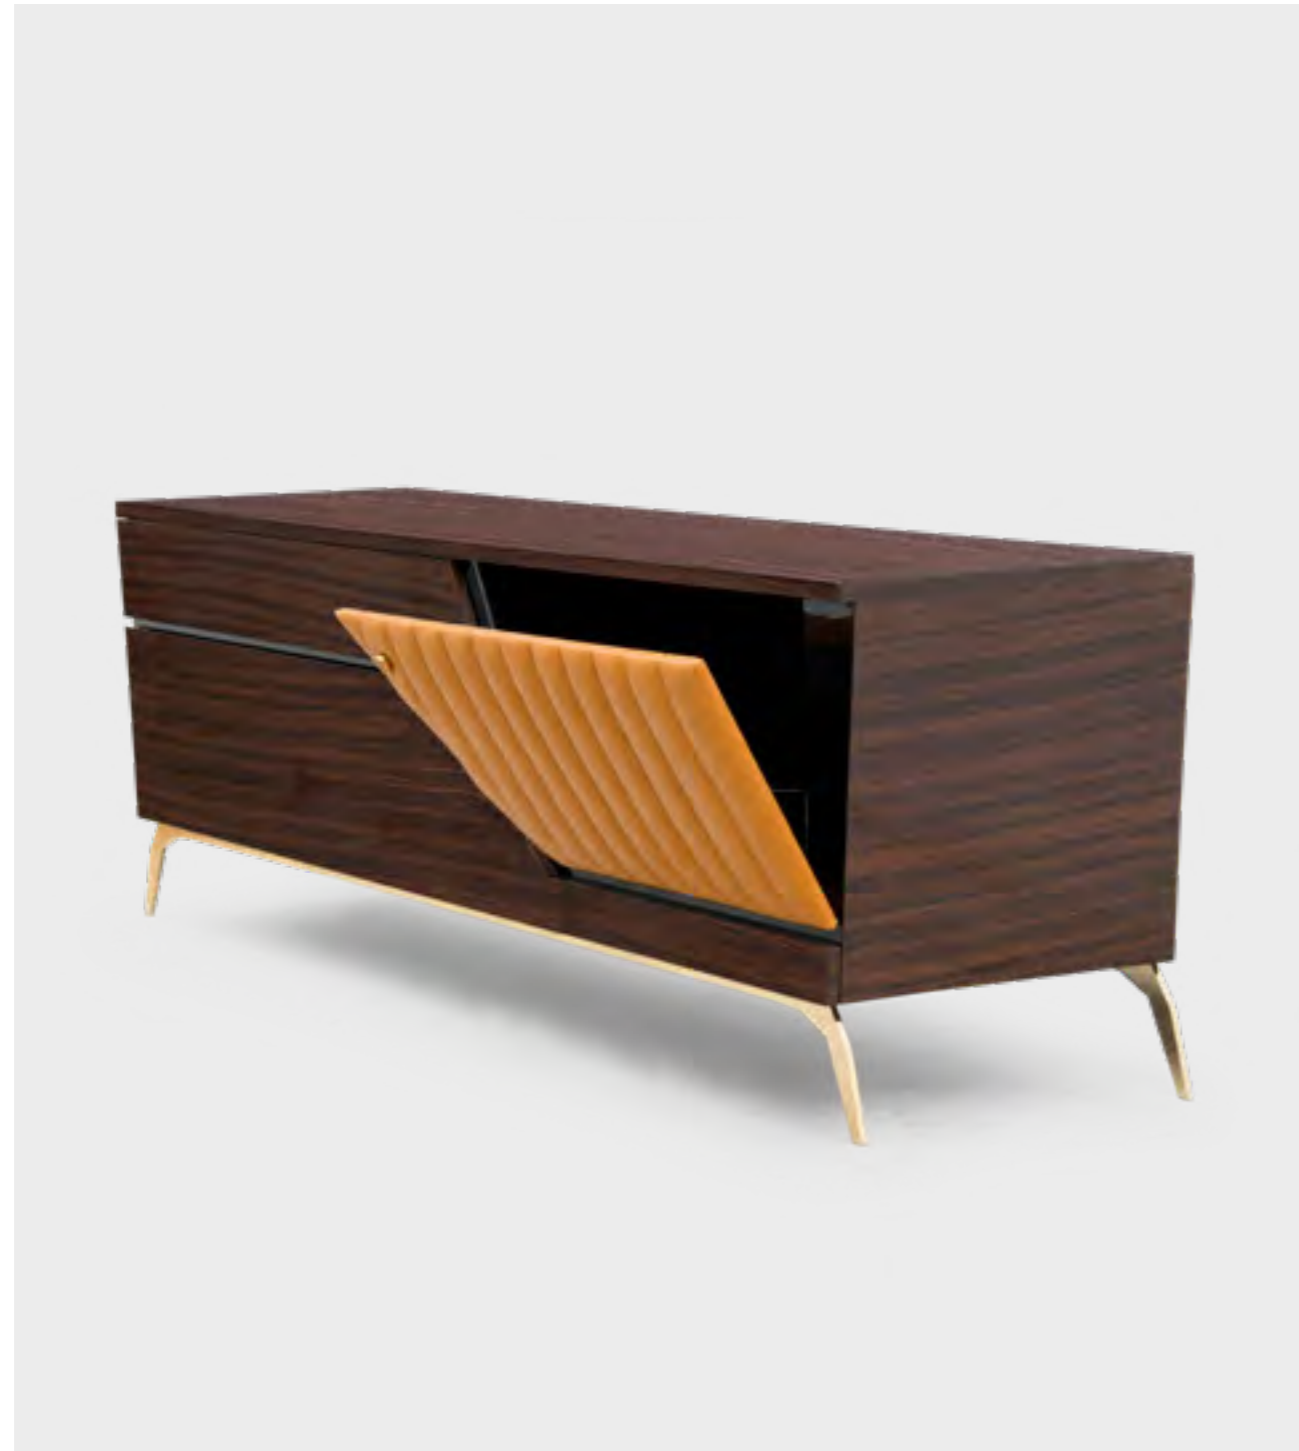

LEO
DINING TABLE
cm 172diam.x73h

Top in veneer Palissandro glossy with lacquered edges black glossy, legs in veneer Palissandro glossy & lacquered inserts black glossy, with lazy Susan in veneer Palissandro glossy, metal logo col. gold & black shield

LEO
CHAIR
cm 48x64x97h

In leather Vogue col. 6007 Brandy, outback with vertical stitching & printed bull logo, wooden base & legs lacquered black glossy

Tonino Lamborghini

LEO
SIDEBOARD
cm 230x57x72h

Top & frontal side in veneer Palissandro glossy, right looking door in leather Vogue col. 6007 Brandy with vertical stitching, shield handle col. Gold with leather inserts, metal feet col. gold glossy, black matt lacquered inserts