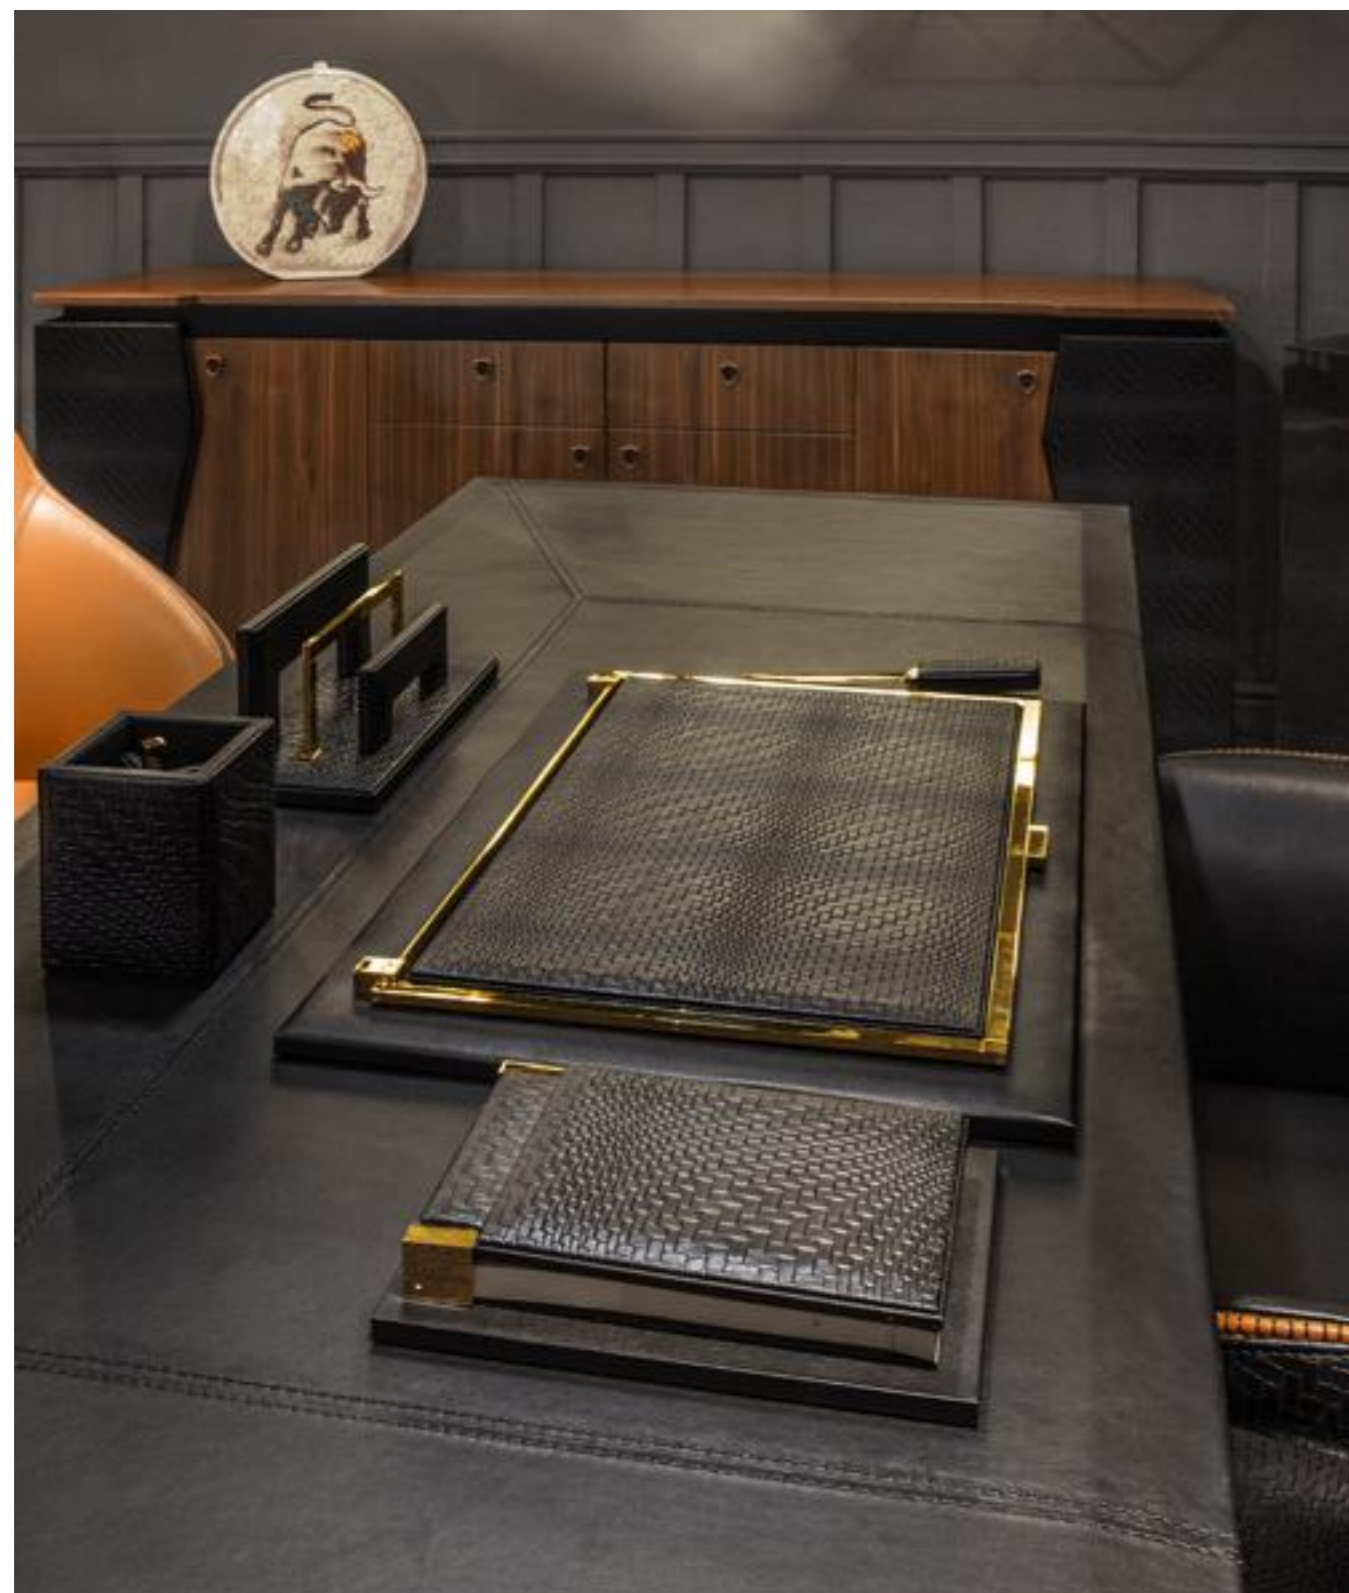

GT
Desk kit 5 pieces
Top in leather Daino col. Coal with "Bricks" print, edge in leather Daino col. Coal