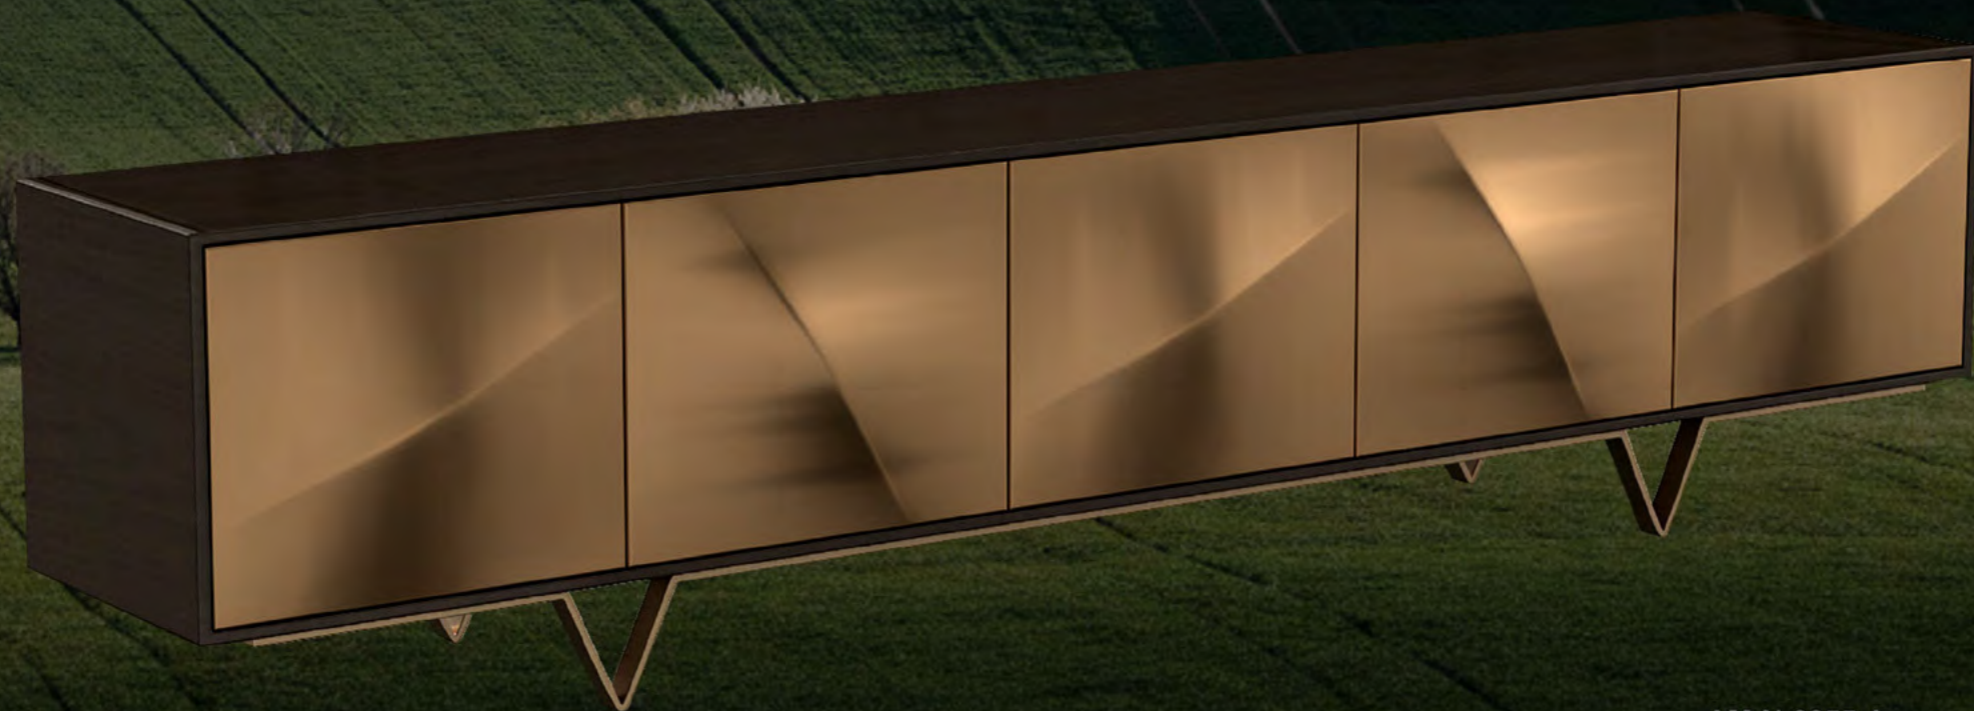

# MODERN LUXURY REDEFINED

AM-N-2390-B

AM-N-2855-A

An aerial photograph of a dense forest. A diagonal line of trees, possibly a ridge or a specific tree species, is highlighted with a warm, golden light, contrasting with the darker, shadowed areas of the surrounding forest. The text 'EVERY OBJECT HAS ITS VALUE' is written vertically in white capital letters on the right side of the image.