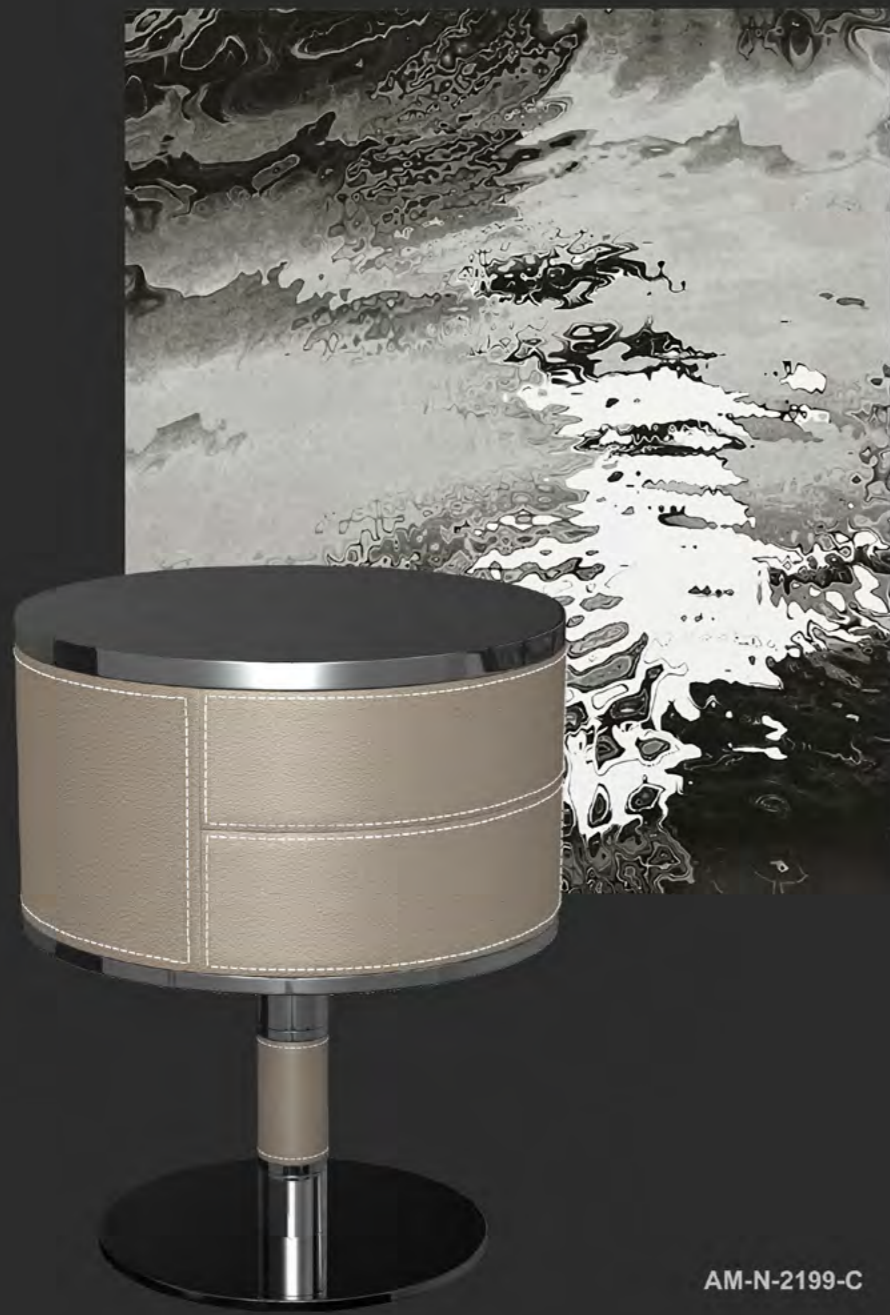

AM-N-2199-C