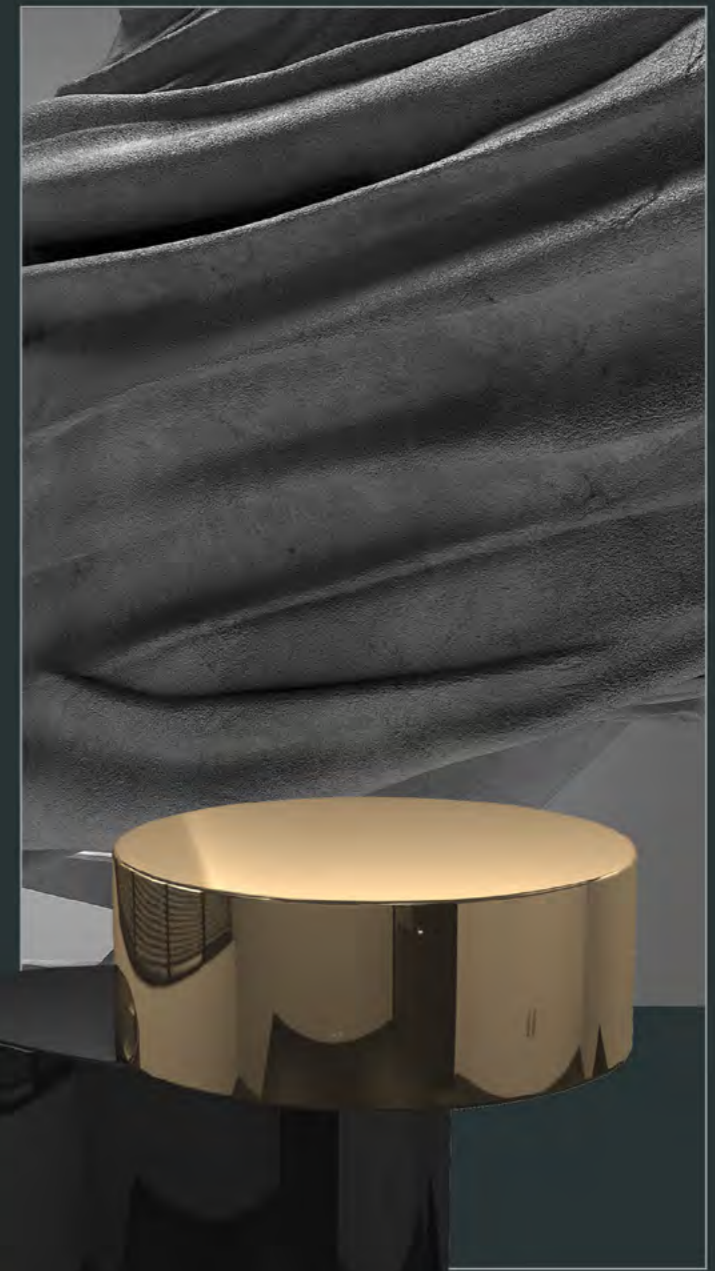

AM-N-2096-A