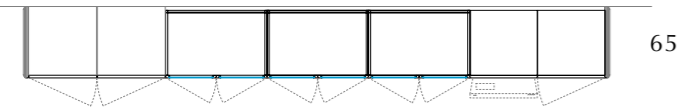

sliding working top with remotely controlled mechanism and safety stop system

MILANO 2019 - FAIR PROPOSAL -

TECHNICAL DATA

Back cabinet

520

Kitchen island

390

94