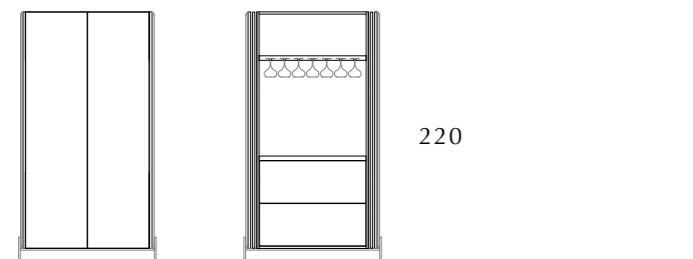

MILANO 2019 - FAIR PROPOSAL -

TECHNICAL DATA

Back cabinet

520

Kitchen island

390

94

120

Bar & pantry cabinet

60

220

125

MATERIALS

LEATHERS

DAINO collection

CUOIO collection

WOODS

SOLID WOOD & VENEER

All Veneers are available in glossy, semiglossy and matt finish

VENEER

MARBLES

METAL FINISHING

also available in any RAL color on request (matt & glossy)