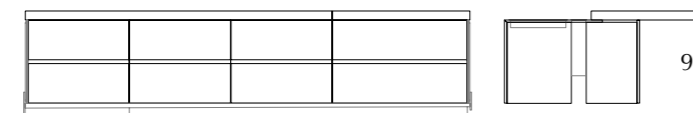

sliding working top with remotely controlled mechanism and safety stop system

MILANO 2019 - FAIR PROPOSAL -

TECHNICAL DATA

Back cabinet

520

Kitchen island

390

94