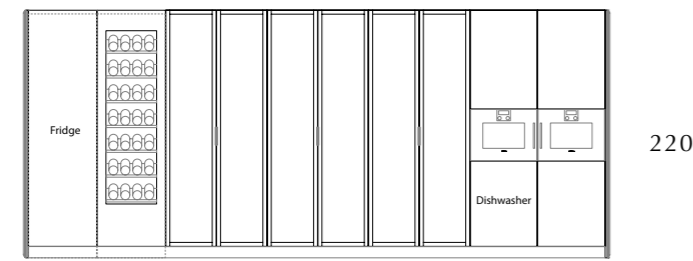

MILANO 2019 - FAIR PROPOSAL -

TECHNICAL DATA

Back cabinet

520