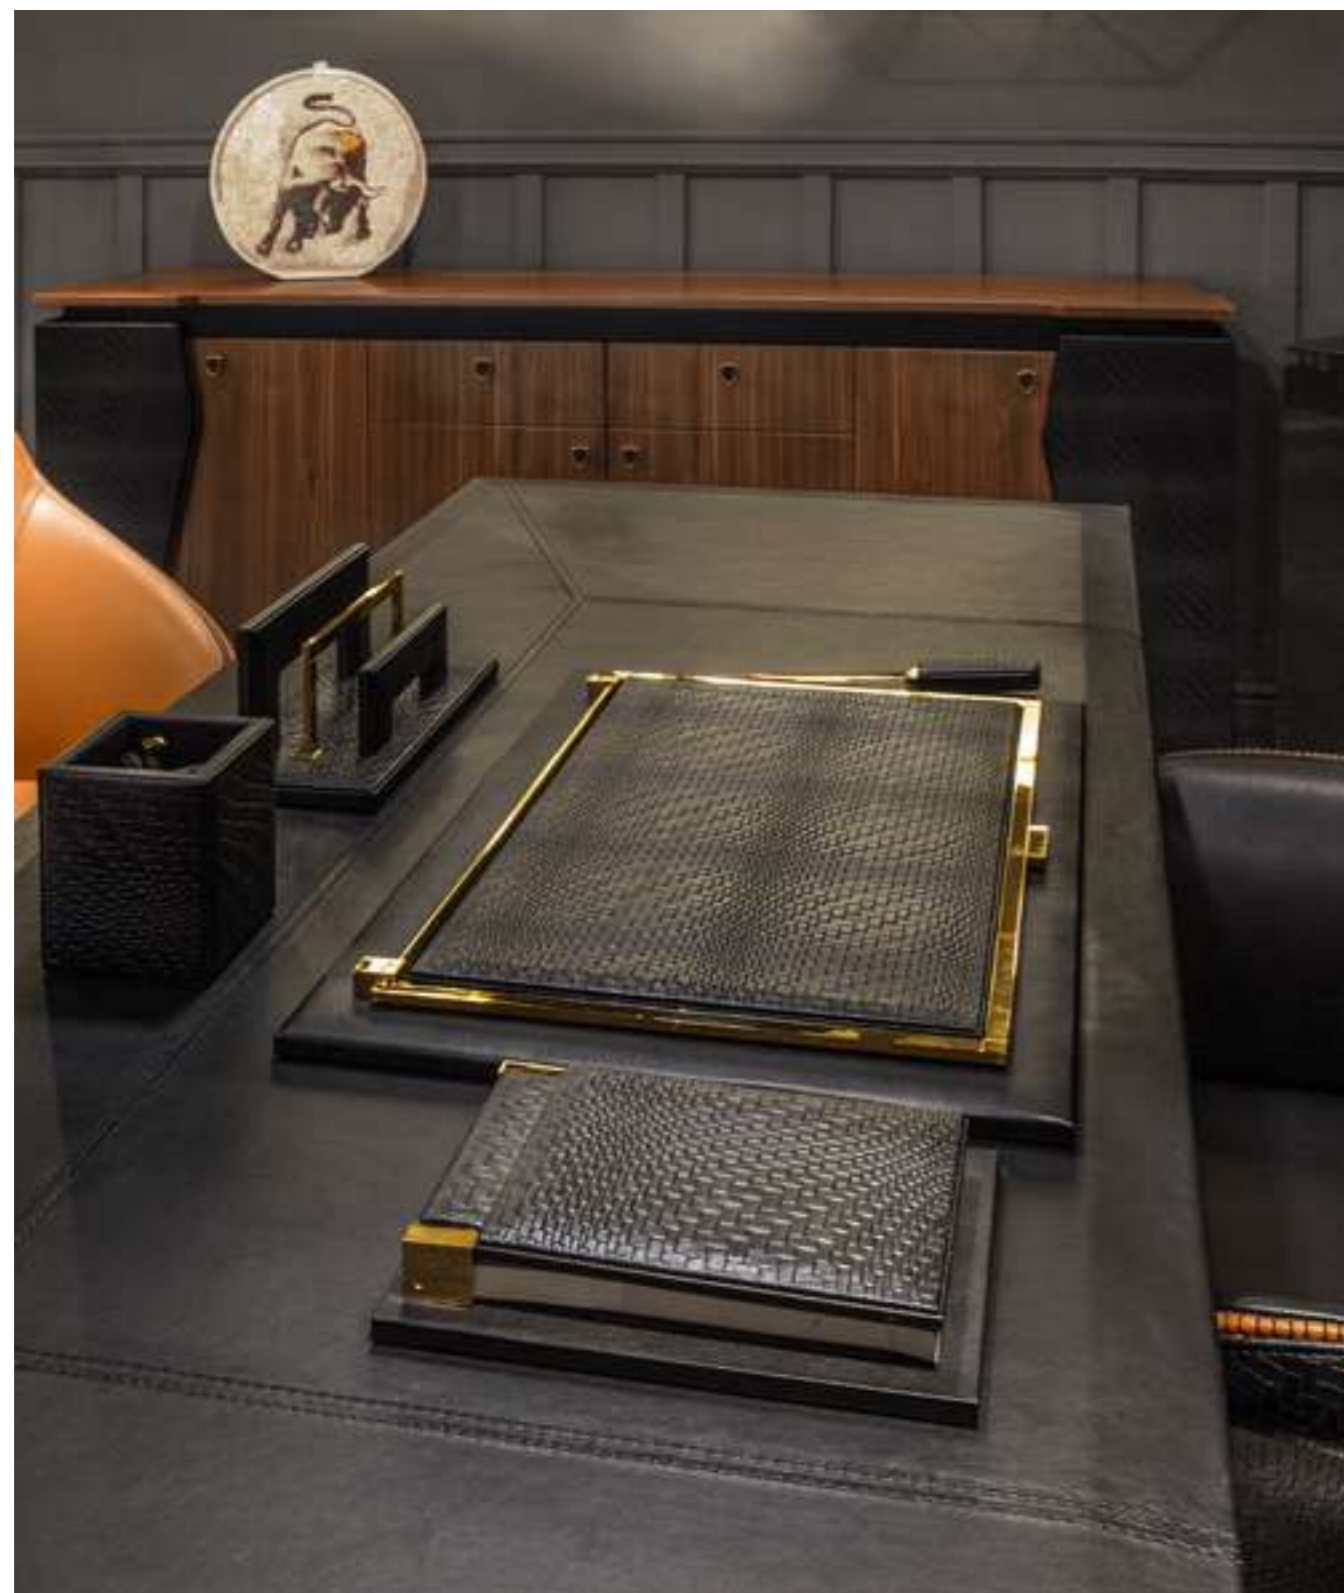

GT
Desk kit 5 pieces
Top in leather Daino col. Coal with "Bricks" print, edge in leather Daino col. Coal