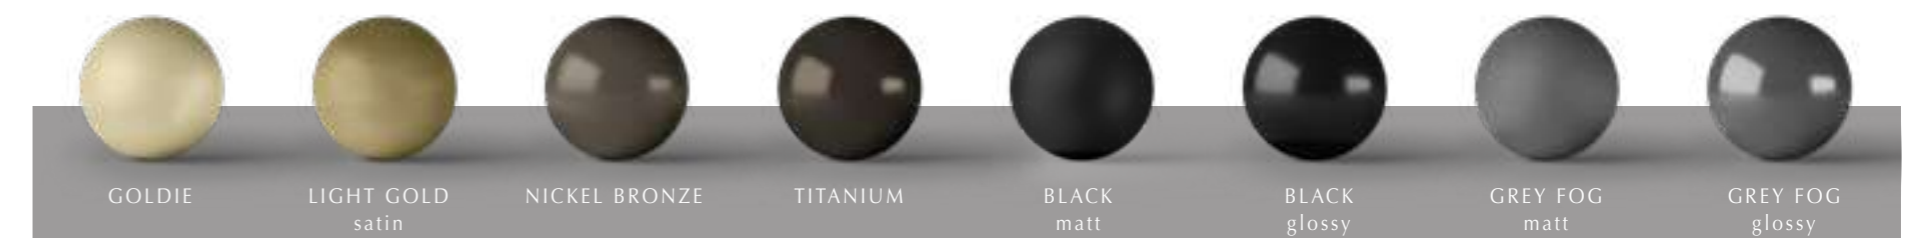

METAL FINISHING

also available in any RAL color on request (matt & glossy)

GOLDIE LIGHT GOLD satin NICKEL BRONZE TITANIUM BLACK matt BLACK glossy GREY FOG matt GREY FOG glossy