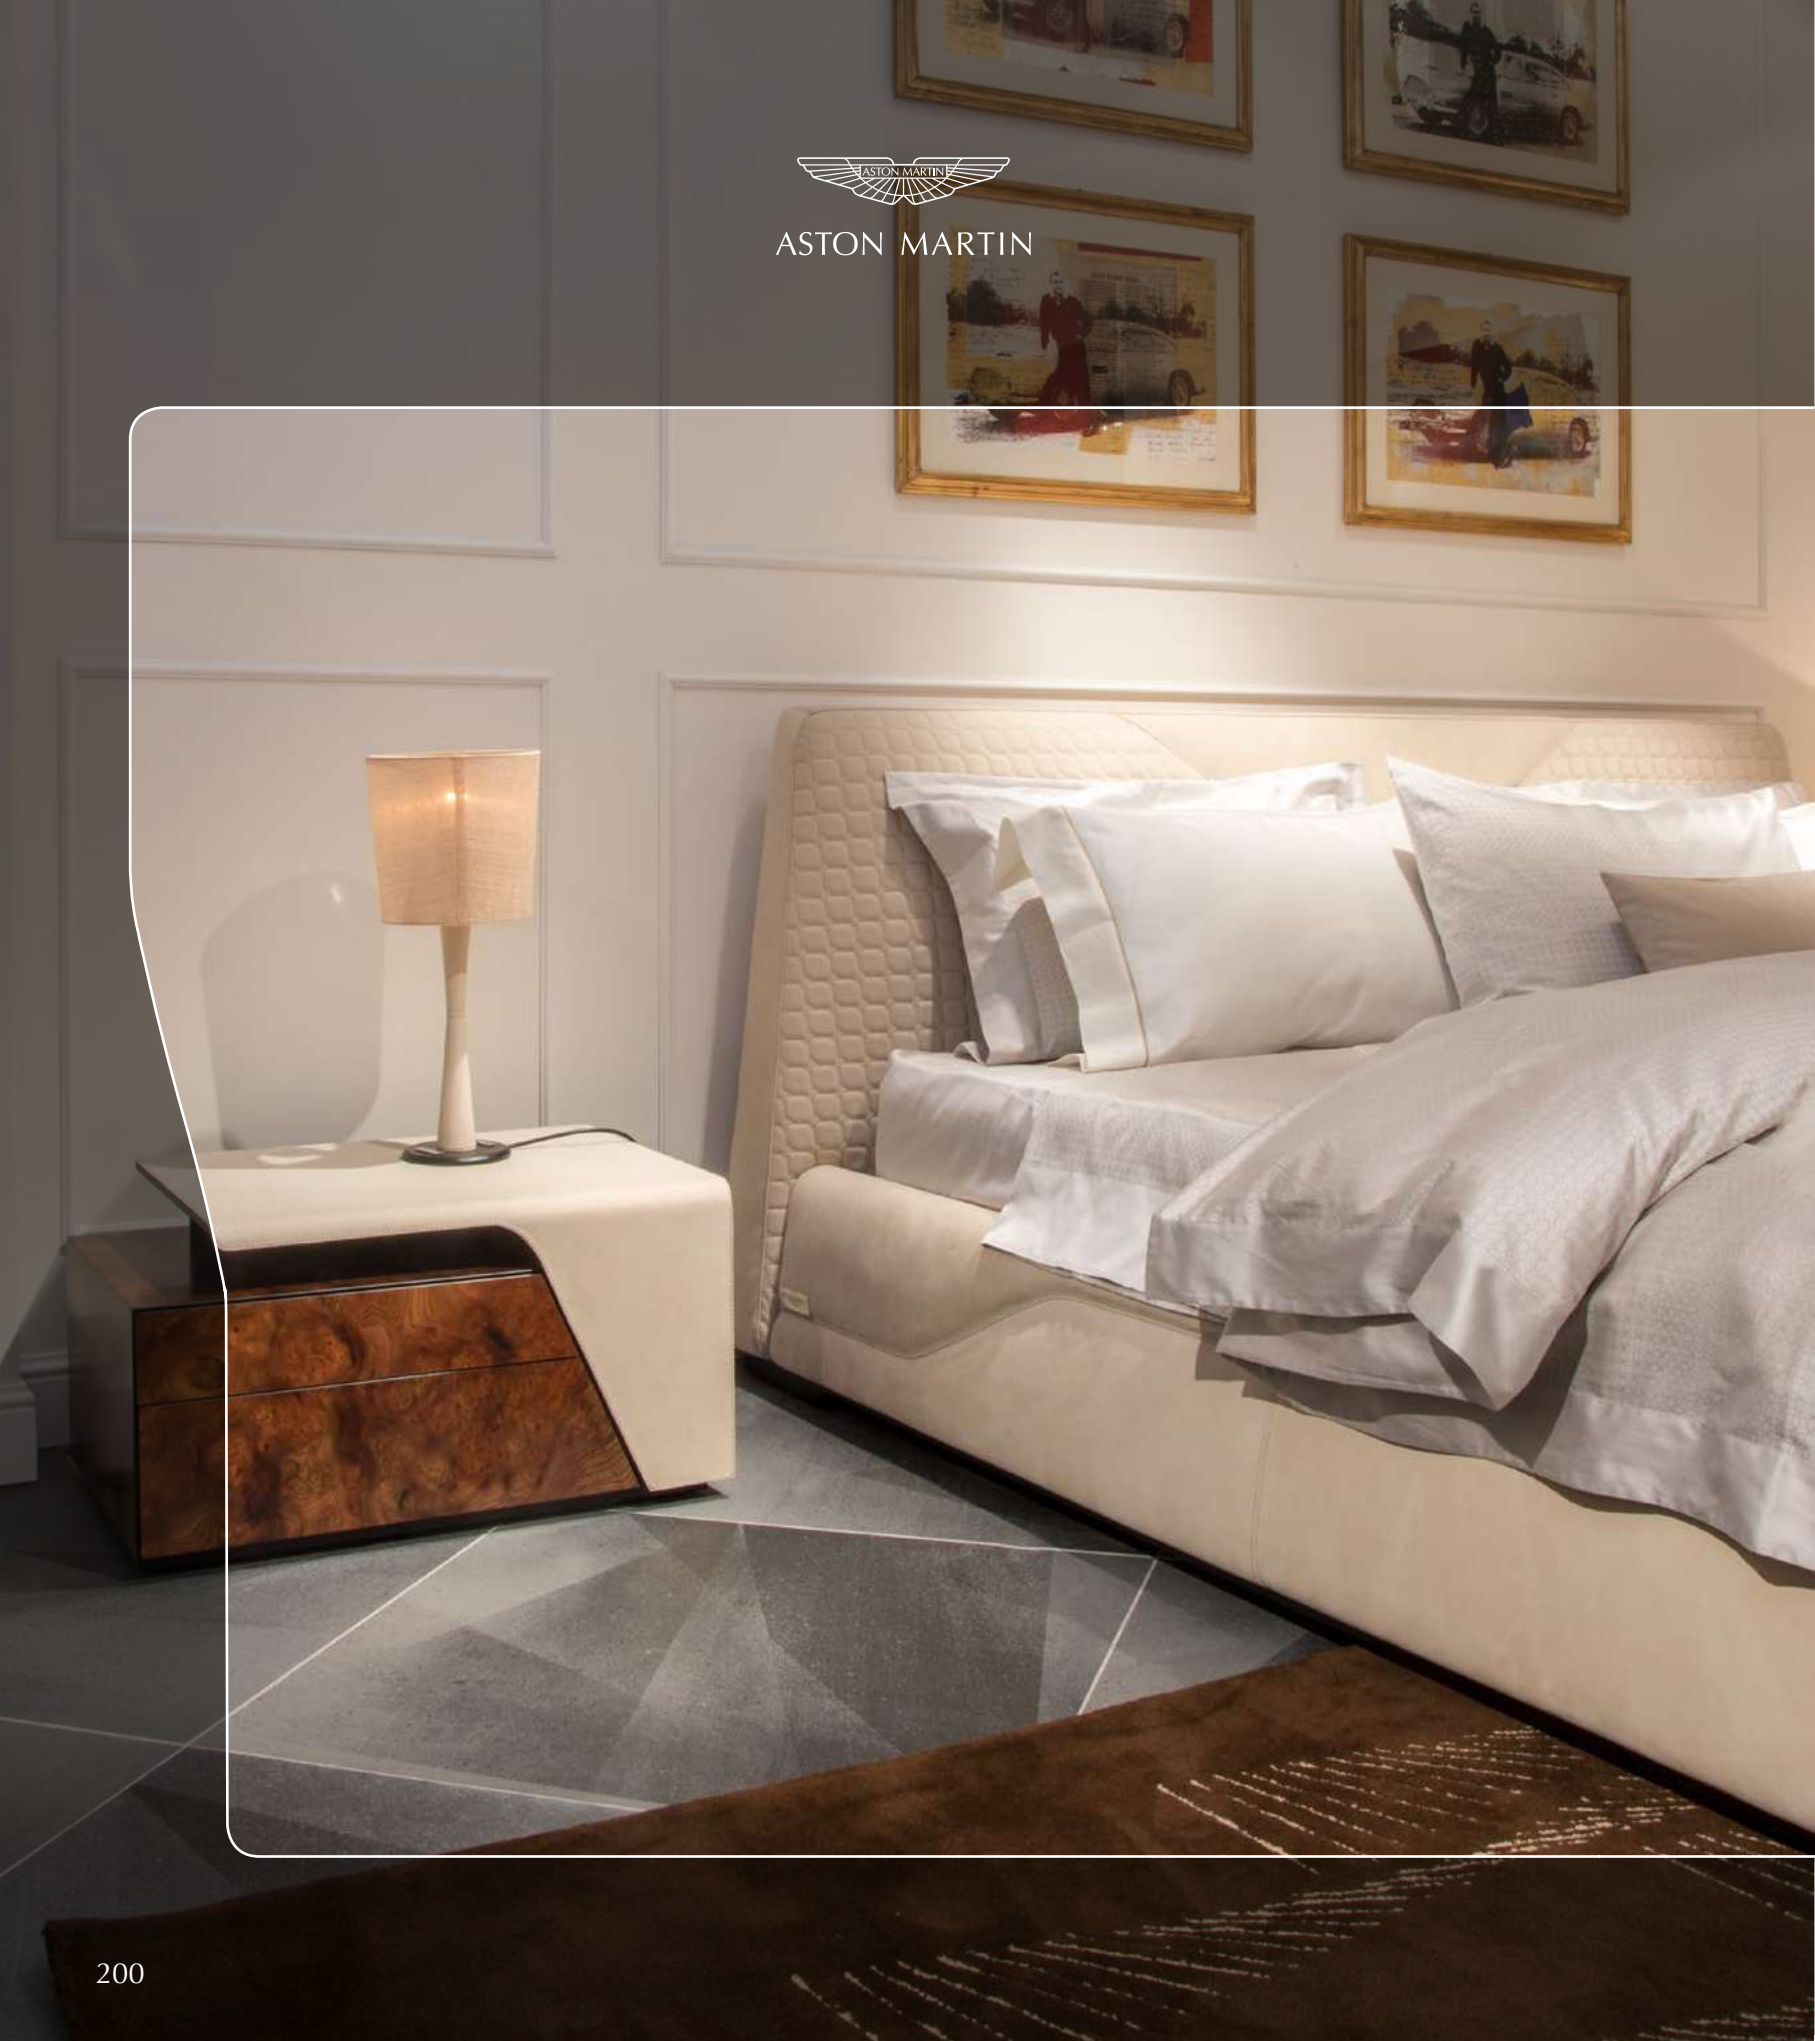

V049/A President chair
cm 90x67x125/135h
high arms, leather Skin sand, metal
base with wheels col. black glossy
finish, with AM printed logo

Bedroom

V148			
Bed	L 217	D 262	H 96
V149			
Night Table	L 70	D 47	H 38
V015			
Floor lamp	L 54	D 54	H 187
V015/A			
Lamp	L 21	D 21	H 51
V136			
Sideboard	L 230	D 50	H 70
V140			
Dressing Table	L 158	D 65	H 75
Mirror	L 140	D 4	H 80
V144			
Chair with arms	L 57	D 57	H 82
V152			
Lounge swivel chair	L 83	D 90	H 100