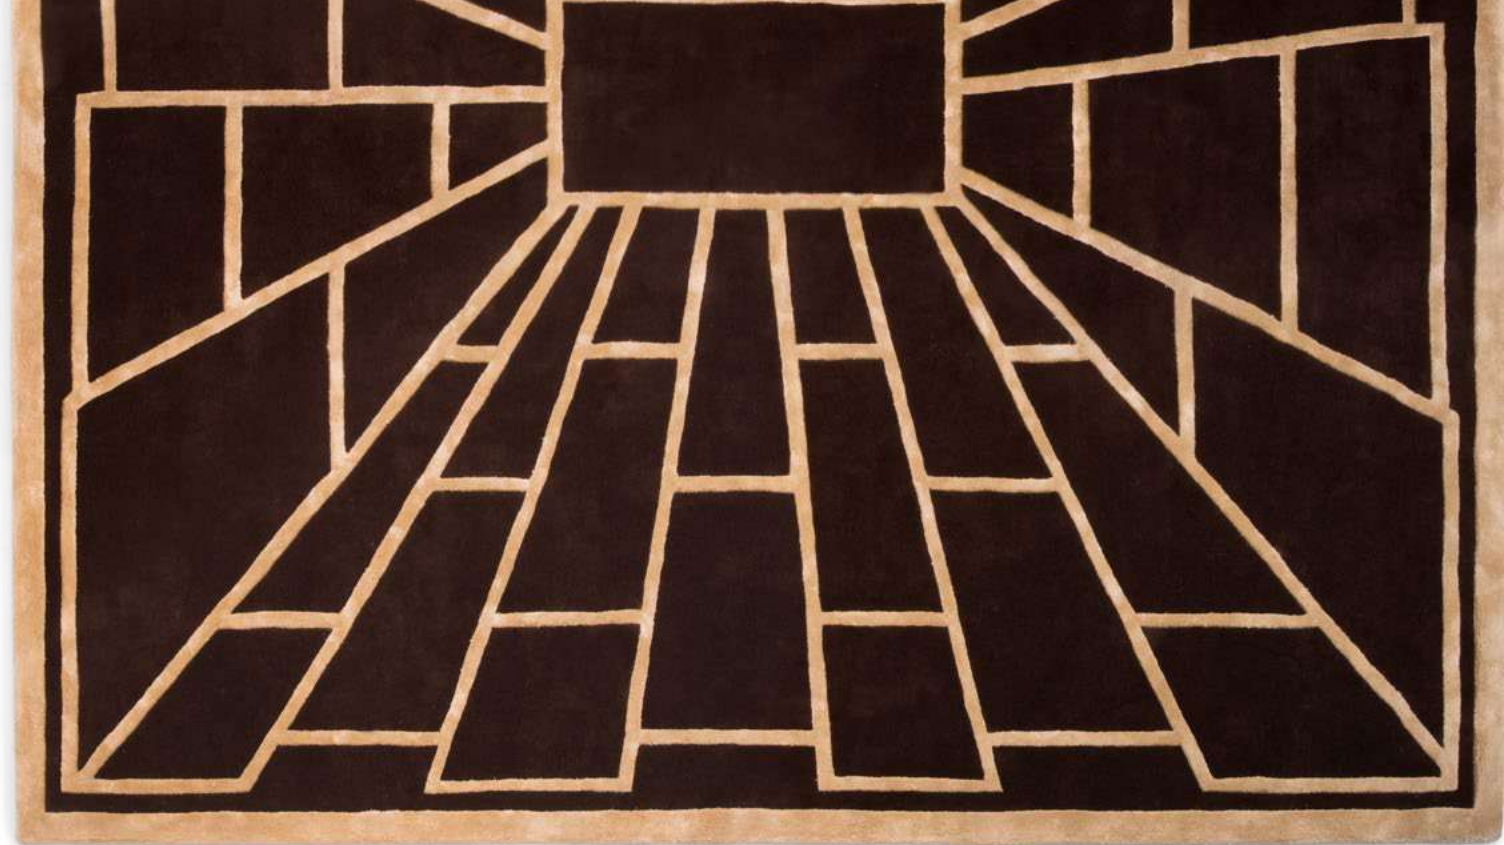

Backrest pillow, *cm 60x30*, LE
velvet 002 with horses embroidery
Pillow, *cm 40x40*, leather Ally col.
ash/bronze

Pillow, *cm 50x50*, LE velvet 002
with horses embroidery

Torino rug
cm 400x400
 col. beige & tobacco