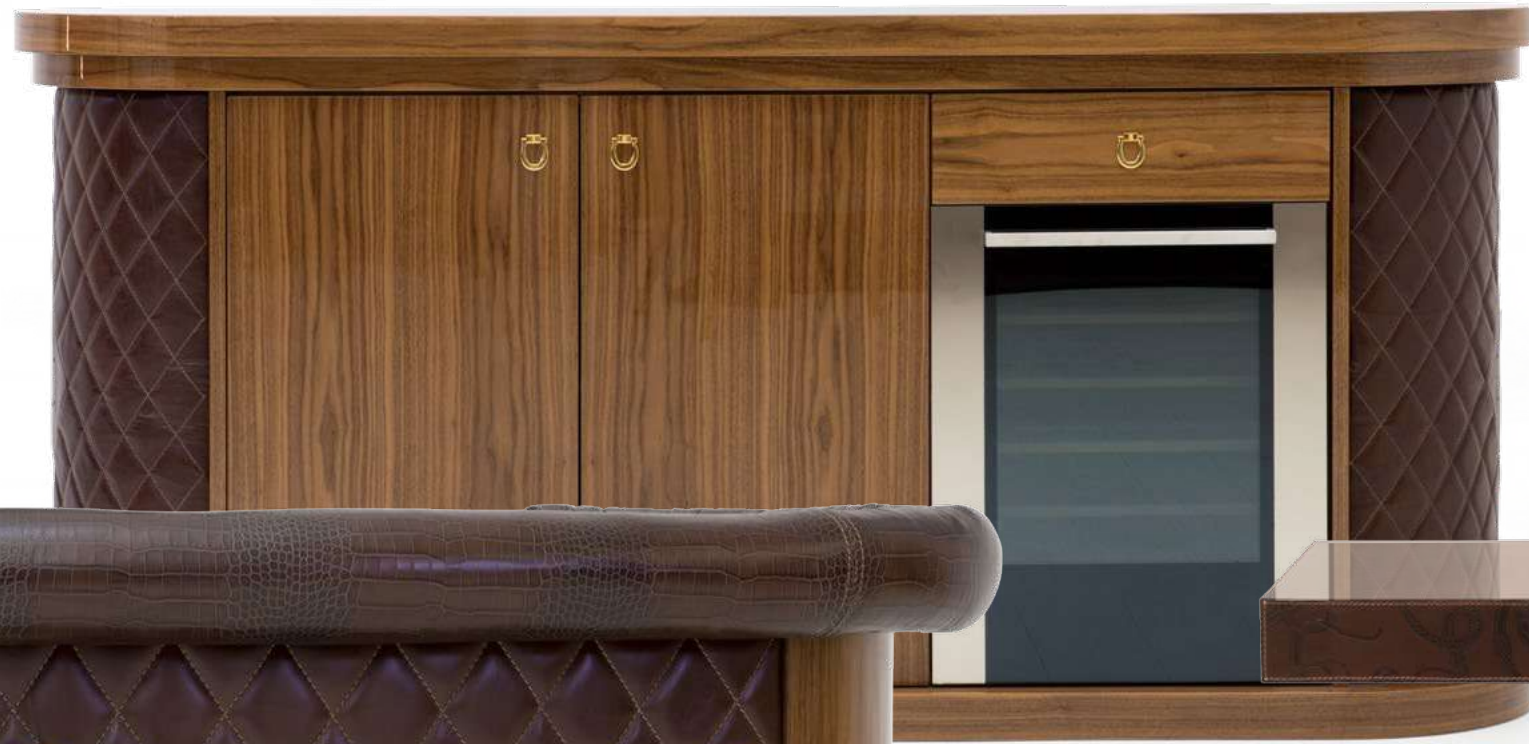

Micky Low back bar cabinet

cm 234x70x108b

in veneer Venice glossy finish, leather Longchamp choco quilted on sides, matelassé sides with printed oval horse, with wine canteen

Micky bar counter

cm 179x77x115b

leather Longchamp choco quilted with printed oval horse, roll & belts in leather Cocco Miss tobacco, oval stirrups col. gold. Top, base & inside in veneer Venice glossy finish, transparent glass on top