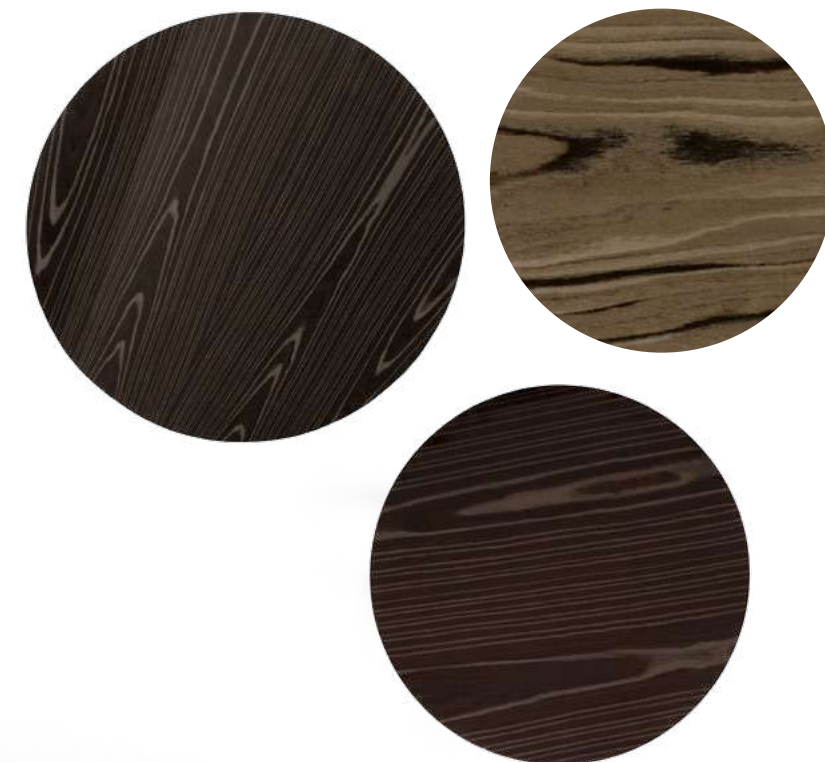

V114 sofa composition

V114 Sofa composition
cm 430x234x75h
External part of seatback in leather Nabuk dark brown, internal part & sides of seatback + seats in leather Nabuk powder, metal legs chrome black, base in veneer V005 glossy finish, tone on tone stitching

MBS Round rug
cm diam.480
col. beige

V015 Floor lamp
cm 54diam.x187h
Linen fibre

Vase n.23
cm 16diam.x38h
Ettore Sottsass

V155 Central table
cm 100x38h
top in veneer V001 glossy finish, metal structure col. chrome black, base in leather Nabuk dark brown