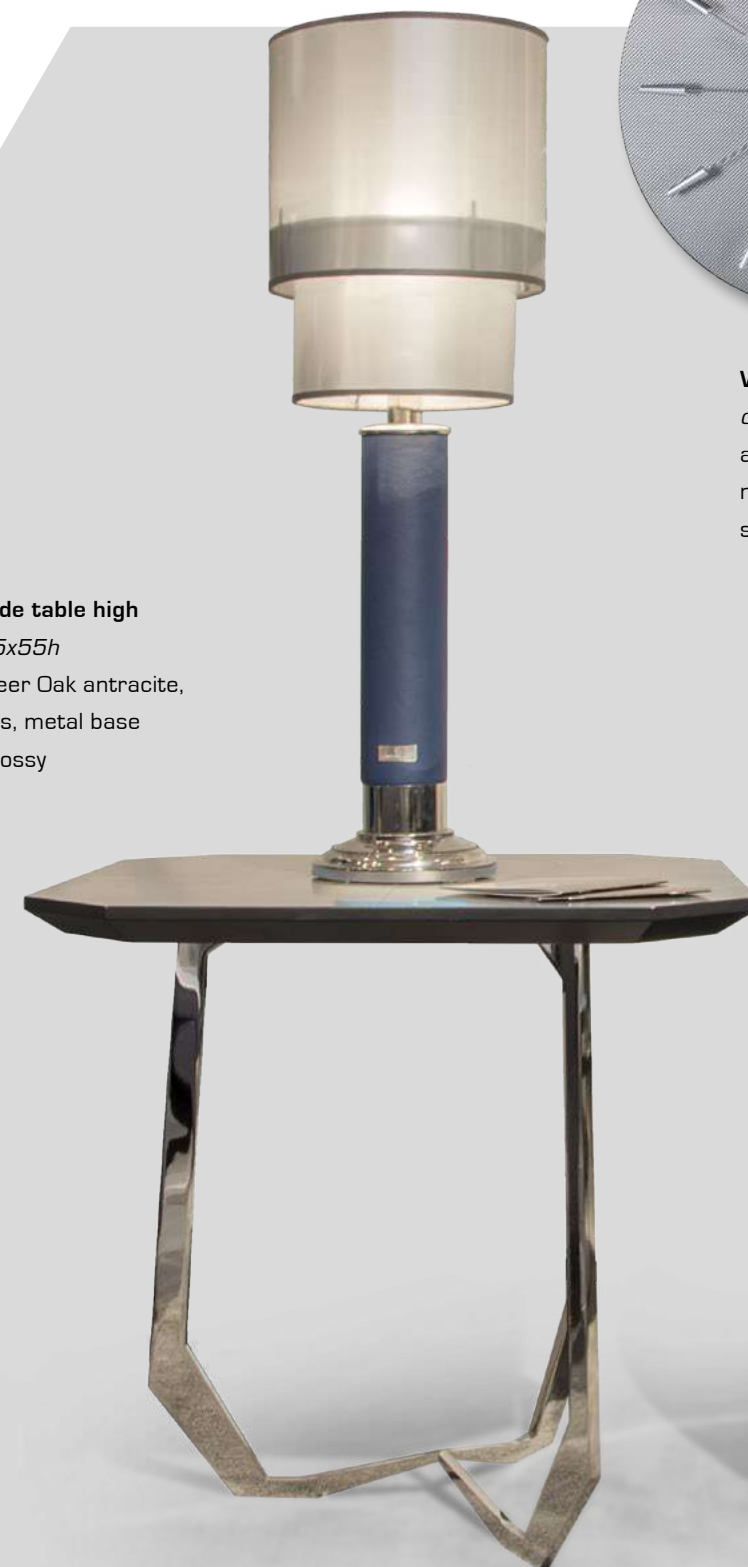

TLA55 side table high

cm 55x55x55h
top in veneer Oak antracite,
open pores, metal base
chrome glossy