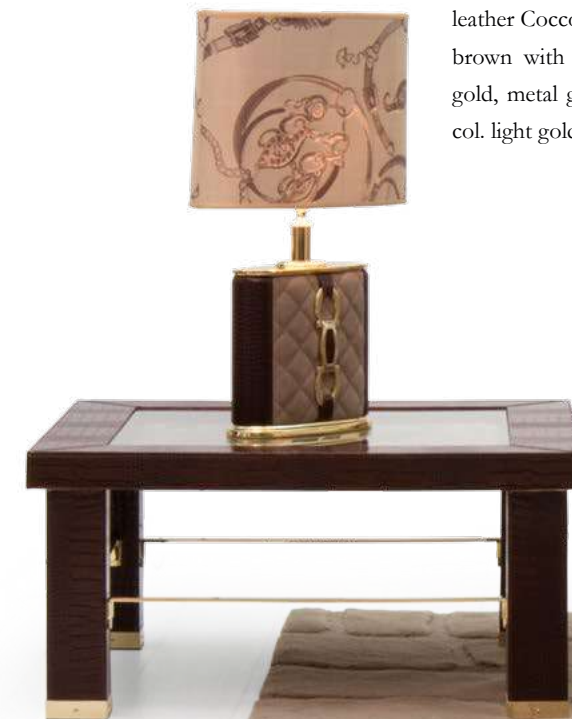

Ascot One side table
cm 90x90x44b
leather Cocco Miss tobacco & Tapiro brown with metal fittings col. light gold, metal gold inserts, oval stirrup col. light gold