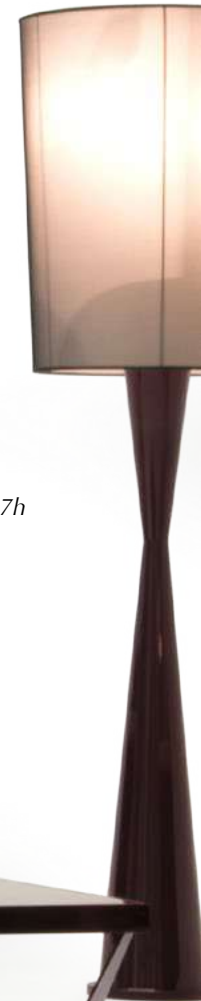

V015 Floor lamp

cm 54 diam. x 187h
carbon fiber

V154 Central table

cm 140x90x35h

top in veneer Venice glossy
finish, metal base col. black
glossy finish