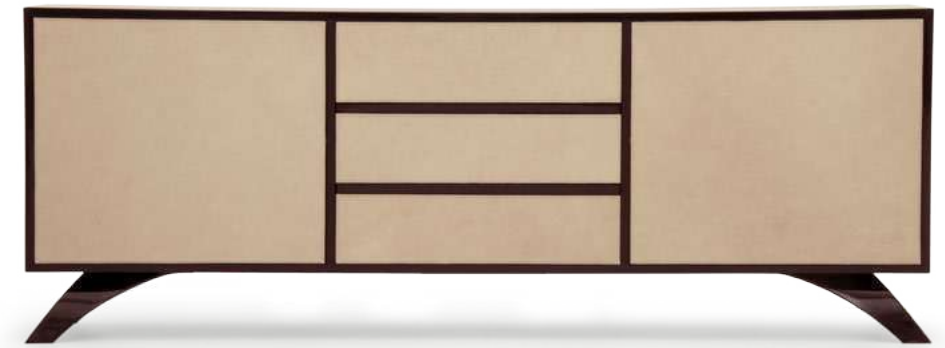

V021/G sideboard

cm 210x40x80h
leather Skin sand for fronts,
veneer Venice glossy finish
top & structure, lacquered col.
black glossy finish, metal feet
col. black glossy finish

(previous page)

V016 Lamp